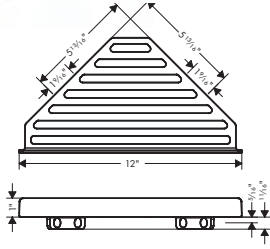

Recommended Accessories

AddStoris Corner Basket

- Wall-mounted
- Metal holder
- With mounting material
- Concealed fastening
- Diameter of drilled hole: 6 mm (1/4")
- May also be used as a shelf

Finish	Part No.	List $
chrome	41741000	83
brushed bronze	41741140	109
brushed black	41741340	109
chrome		
matte black	41741670	109
matte white	41741700	109
brushed nickel	41741820	

Brushed Nickel Available Spring 2023
All Other Finishes Available Now