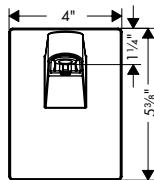

NEW

Pulsify Showerarm for Showerhead 260

- Plastic
- Connection type: 1/2" NPT
- Wall Outlet, Mounting Material, Assembly instructions

chrome	24149001	129
matte black	24149671	170
brushed nickel	24149821	170

Available Spring 2023