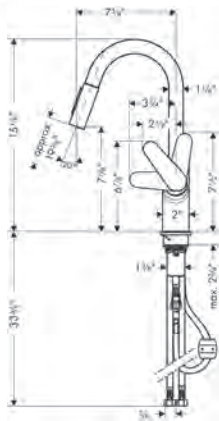

Focus Prep Kitchen Faucet, 2-Spray Pull-Down, 1.75 GPM

- Swivel range 150°
- Laminar spray, Needle spray
- Toggle spray diverter
- MagFit magnetic sprayhead docking
- Deck mounted
- Flow: 1.75 GPM (6.6 L/Min)
- Ceramic cartridge
- 3/8" connections
- Integrated double backflow prevention
- Extension length Up to 19 5/8" (50cm)

chrome	04506001	561
brushed gold optic*	04506251	765
brushed black	04506341	765
chrome*		
matte black*	04506671	765
steel optic	04506801	740
polished nickel*	04506831	736