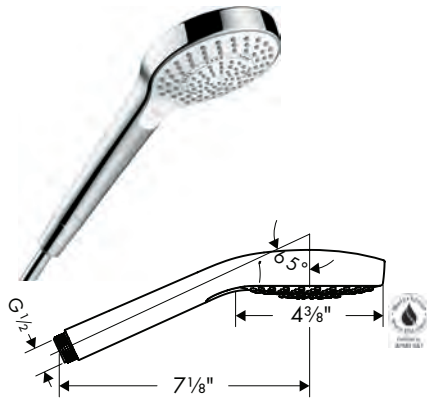

Croma® Select® Handshowers

Croma Select S Handshower
110 3-Jet, 2.5 GPM

- Spray modes: SoftRain, IntenseRain, Pulsating Massage
- 121 no-clog spray channels
- Select button for comfortable alternation of spray modes
- Spray face finish: Easy cleanable plastic spray disc
- Flow: 2.5 GPM (9.5 L/Min)

Finish	Part No.	List $
white/chrome	04947400	152
brushed nickel	04947820	200

EcoRight Version

- **Croma Select S Handshower 110 3-Jet**, 1.75 GPM

white/chrome	04724400	152
brushed nickel	04724820	200