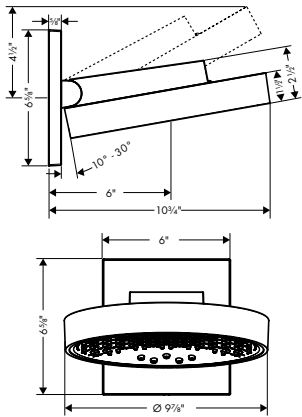

Showerheads