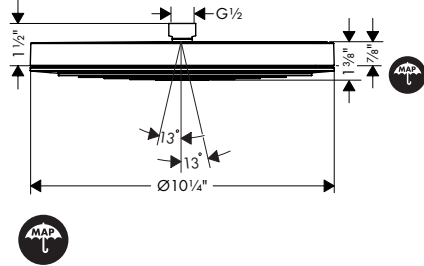

Pulsify™ S 260

Pulsify S Showerhead 260
1-Jet, 2.5 GPM

- Shower head size: 260 mm (10 1/4")
- Spray modes: PowderRain
- Fast Drain empties the overhead shower from an angle of 10°
- Spray face finish: Graphite
- Flow: 2.5 GPM (9.5 L/Min)

EcoRight Version

- **Pulsify S** Showerhead 260
- 1-Jet, 1.75 GPM

Optional Parts

- **Pulsify** Showerarm for Showerhead 260

Finish	Part No.	List $
chrome	24141001	430
matte black	24141671	568
brushed nickel	24141821	568

chrome	24142001	430
matte black	24142671	568
brushed nickel	24142821	568

chrome	24149001	129
matte black	24149671	170
brushed nickel	24149821	170

Available Spring 2023