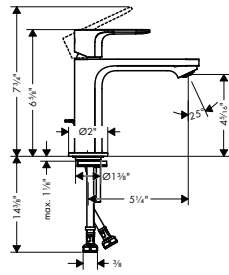

Faucets

NEW