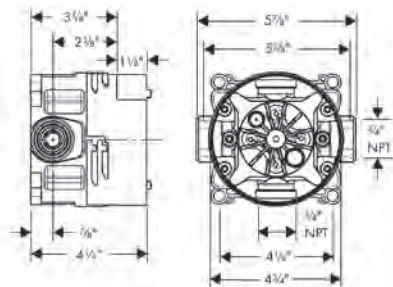

Optional Parts

- Installation Set, iBox Universal Plus Rough

96615000

57