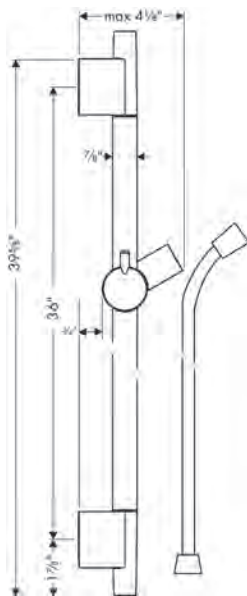

Unica Wallbar S, 36"

- Consists of: Wallbar, Handshower hose, Slider
- Profile stand pipe: Round
- Angle-adjustable holder pivots left and right, slides easily and locks in place

Includes

- Handshower Hose Techniflex, 63" (#28276xxx)

Alternate Version

- **Unica Wallbar S, 24"**

chrome	28631000	260
brushed bronze	28631140	342
brushed black	28631340	342
chrome		
matte black	28631670	342
matte white	28631700	342
brushed nickel	28631820	342

Optional Parts

- **Casetta Soap Dish Puro**
- **Casetta Soap Dishes**

chrome	28632000	229
brushed nickel	28632820	302
polished nickel	28632830	291
chrome	28679000	74
clear	28675000	120