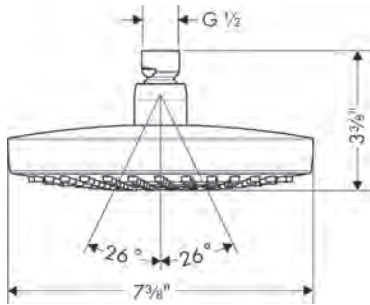

Showerheads

Croma Select S Showerhead
180 2-Jet, 2.5 GPM

- Shower head size: 180 mm (7¹/₁₆")
- Spray modes: Rain, IntenseRain
- Select button for comfortable alternation of spray modes
- 147 no-clog spray channels
- Spray face finish: Fully-finished matching spray face
- Flow: 2.5 GPM (9.5 L/Min)
- Spray face removable for cleaning

Finish	Part No.	List $
chrome	04825000	362
brushed nickel	04825820	478

EcoRight Version

- **Croma Select S** Showerhead 180 2-Jet, 1.8 GPM

chrome	04388000	350
brushed nickel	04388820	462

- **Croma Select S** Showerhead 180 2-Jet, 1.5 GPM

chrome	26549001	362
brushed nickel	26549821	478