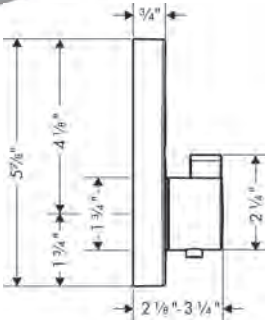

ShowerSelect® Trims

ShowerSelect S Thermostatic Trim for 1 Function, Round

- Select push-button on/off control for 1 outlet
- Flow: 7.0 GPM (26.5 L/Min)
- Thermostatic cartridge, Start/stop cartridge
- Anti-scald 100° safety stop
- Optimized for water-efficient shower products
- Thermostat is delivered with On/Off button

Finish	Part No.	List $
chrome	15744001	793
brushed bronze	15744141	1,047
brushed black	15744341	1,047
chrome		
matte black	15744671	1,047
matte white	15744701	1,047
brushed nickel	15744821	1,047

Required Parts

- **iBox universal** Rough, with Service Stops, 3/4"

01850181	198