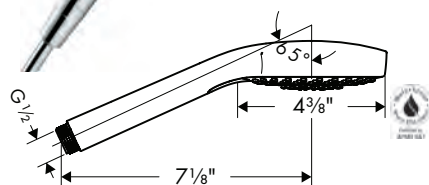

Handshowers

Croma Select S Handshower
110 3-Jet, 2.5 GPM

- Spray modes: SoftRain, IntenseRain, Pulsating Massage
- 121 no-clog spray channels
- Select button for comfortable alternation of spray modes
- Spray face finish: Easy cleanable plastic spray disc
- Flow: 2.5 GPM (9.5 L/Min)

white/chrome	04947400	152
brushed nickel	04947820	200

EcoRight Version

- **Croma Select S** Handshower 110 3-Jet, 1.75 GPM

white/chrome	04724400	152
brushed nickel	04724820	200