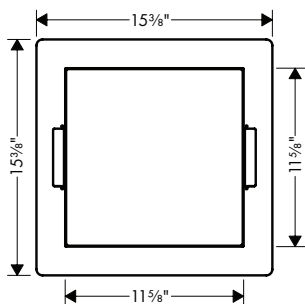

XtraStoris Minimalistic Wall niche frameless 12"x 12"x 4"

- Consists of: Wall niche frameless, Sealing set
- Installation depth: 100 mm (4")
- Where to use: New construction, Renovation
- Variable installation depth
- Easy to clean surface
- Installable flush with the wall or as a design element sticking out (up to 55 mm)
- Frameless design
- Suitable for use in wet areas
- Easy adjustment to tile thickness
- Wall type: Drywall construction, Solid wall construction
- Material sealing set: Polystyrene (PS)
- Material wall niche: Stainless Steel 304 (1.4301)
- Dimensions wall niche: 11 7/8" x 11 7/8" x 4" (HxWxD)
- Required dimensions for sealing set: 12 3/8" x 12 3/4 x 4" (HxWxD)

Finish	Part No.	List $
matte black	56073670	753
matte white	56073700	753
brushed stainless steel	56073800	753

Alternate Version

XtraStoris Minimalistic Wall niche frameless 12"x 6"x 4"

matte black	56070670	650
matte white	56070700	650
brushed stainless steel	56070800	650

XtraStoris Minimalistic Wall niche frameless 12"x 6"x 5 1/2"

matte black	56076670	680
matte white	56076700	680
brushed stainless steel	56076800	680

XtraStoris Minimalistic Wall niche frameless 12"x 12"x 5 1/2"

matte black	56079670	788
matte white	56079700	788
brushed stainless steel	56079800	788