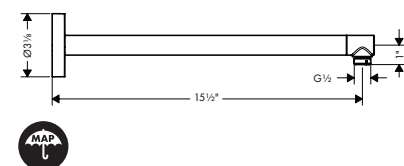

NEW

Showerarm, 15"

- Length: 390 mm (15 3/8")
- Brass
- Connection type: 1/2" NPT
- Showerarm, Mounting Material, Assembly instructions

chrome	24357001	179
matte black	24357671	236
brushed nickel	24357821	236

Available Fall 2023