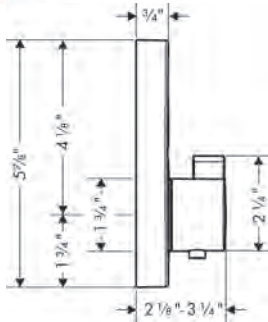

ShowerSelect® Trims

ShowerSelect S Thermostatic Trim for 1 Function, Round

Finish

Part No.

List $

chrome
brushed nickel

15744001
15744821

793
1,047

- Select push-button on/off control for 1 outlet
- Flow: 7.0 GPM (26.5 L/Min)
- Thermostatic cartridge, Start/stop cartridge
- Anti-scald 100° safety stop
- Optimized for water-efficient shower products
- Thermostat is delivered with On/Off button

Required Parts

- **iBox universal** Rough, with Service Stops, 3/4"

01850181

198

ShowerSelect S Thermostatic Trim for 2 Functions, Round

chrome
brushed nickel

15743001
15743821

833
1,099

- Select push-button on/off control for 2 outlets
- Outlets may be operated simultaneously
- Flow: 8.0 GPM (30.3 L/Min) / 2.0 GPM (7.6 L/Min)
- Thermostatic cartridge, Start/stop cartridge
- Anti-scald 100° safety stop
- Optimized for water-efficient shower products
- Trim comes with Select buttons: handshower and Rain
- Optional accessory to limit total flow to 2.0 GPM @ 80 psi where required

Required Parts

- **iBox universal** Rough, with Service Stops, 3/4"

01850181

198

iBox universal Rough, with Service Stops, 3/4"

01850181

198

- 3/4" NPT
- 180° rotationally-symmetric installation
- Sound-decoupled installation

Optional Parts

- Installation Set, iBox Universal Plus Rough

96615000

57