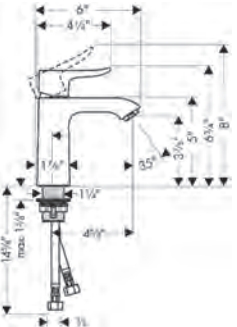

Metris Single-Hole Faucet 110, 1.0 GPM

chrome

31204001

396

- Spray modes: Aerated spray
- Flow: 1.0 GPM (3.8 L/Min)
- Ceramic cartridge
- Does not include: Pop-up assembly