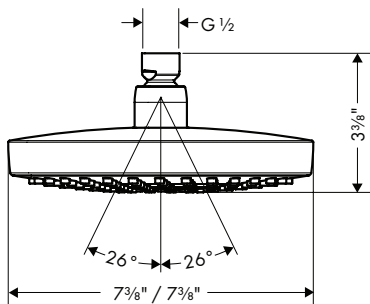

Croma Select E Showerhead
180 2-Jet, 2.5 GPM

- Shower head size: 180 mm (7¹/₁₆")
- Spray modes: Rain, IntenseRain
- Select button for comfortable alternation of spray modes
- 147 no-clog spray channels
- Spray face finish: Fully-finished matching spray face
- Flow: 2.5 GPM (9.5 L/Min)
- Spray face removable for cleaning

chrome	04925000	362
brushed nickel	04925820	478

EcoRight Version

- **Croma Select E** Showerhead 180 2-Jet, 1.8 GPM

chrome	04387000	350
brushed nickel	04387820	462

- **Croma Select E** Showerhead 180 2-Jet, 1.5 GPM

chrome	26817001	362
brushed nickel	26817821	478