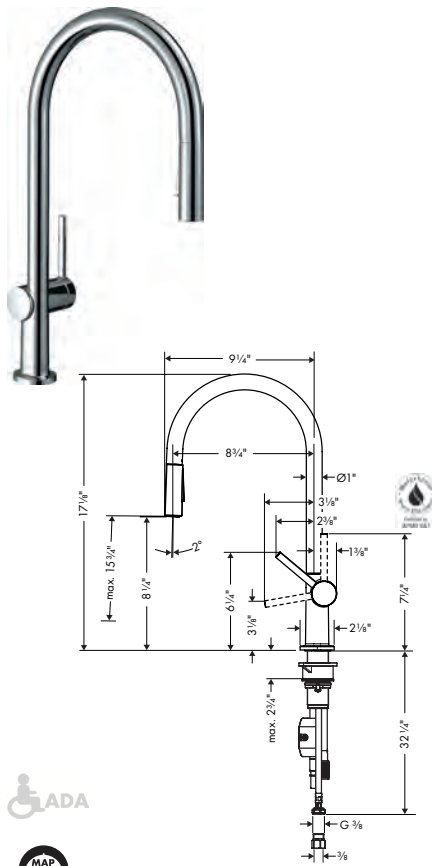

Talis® N

Talis N HighArc Kitchen Faucet, O-Style 2-Spray Pull-Down, 1.75 GPM

- Swivel range Adjustable in 4 steps 60°, 110°, 150° or 360°
- Aerated spray, Needle spray
- Toggle spray diverter
- MagFit magnetic sprayhead docking
- Deck mounted
- Flow: 1.75 GPM (6.6 L/Min)
- Ceramic cartridge
- 3/8" connections
- Integrated double backflow prevention
- Extension length Up to 19 5/8" (50cm)
- 1 3/8" Mounting hole required
- Single lever kitchen mixer, Connection hoses, Fastening set, Assembly instructions

Finish	Part No.	List $
chrome	72800001	667
brushed gold optic	72800251	880
brushed black	72800341	880
chrome*		
matte black	72800671	880
steel optic	72800801	880
polished nickel	72800831	846

EcoRight Version

- **Talis N HighArc Kitchen Faucet, O-Style 2-Spray Pull-Down, 1.5 GPM**

chrome	72857001	907
matte black	72857671	880
steel optic	72857801	880

Alternate Version

- **Talis N HighArc Kitchen Faucet, O-Style 2-Spray Pull-Down with sBox, 1.75 GPM**

chrome	72801001	766
brushed gold optic	72801251	1,012
brushed black	72801341	1,012
chrome*		
matte black	72801671	1,012
steel optic	72801801	1,012
polished nickel	72801831	974