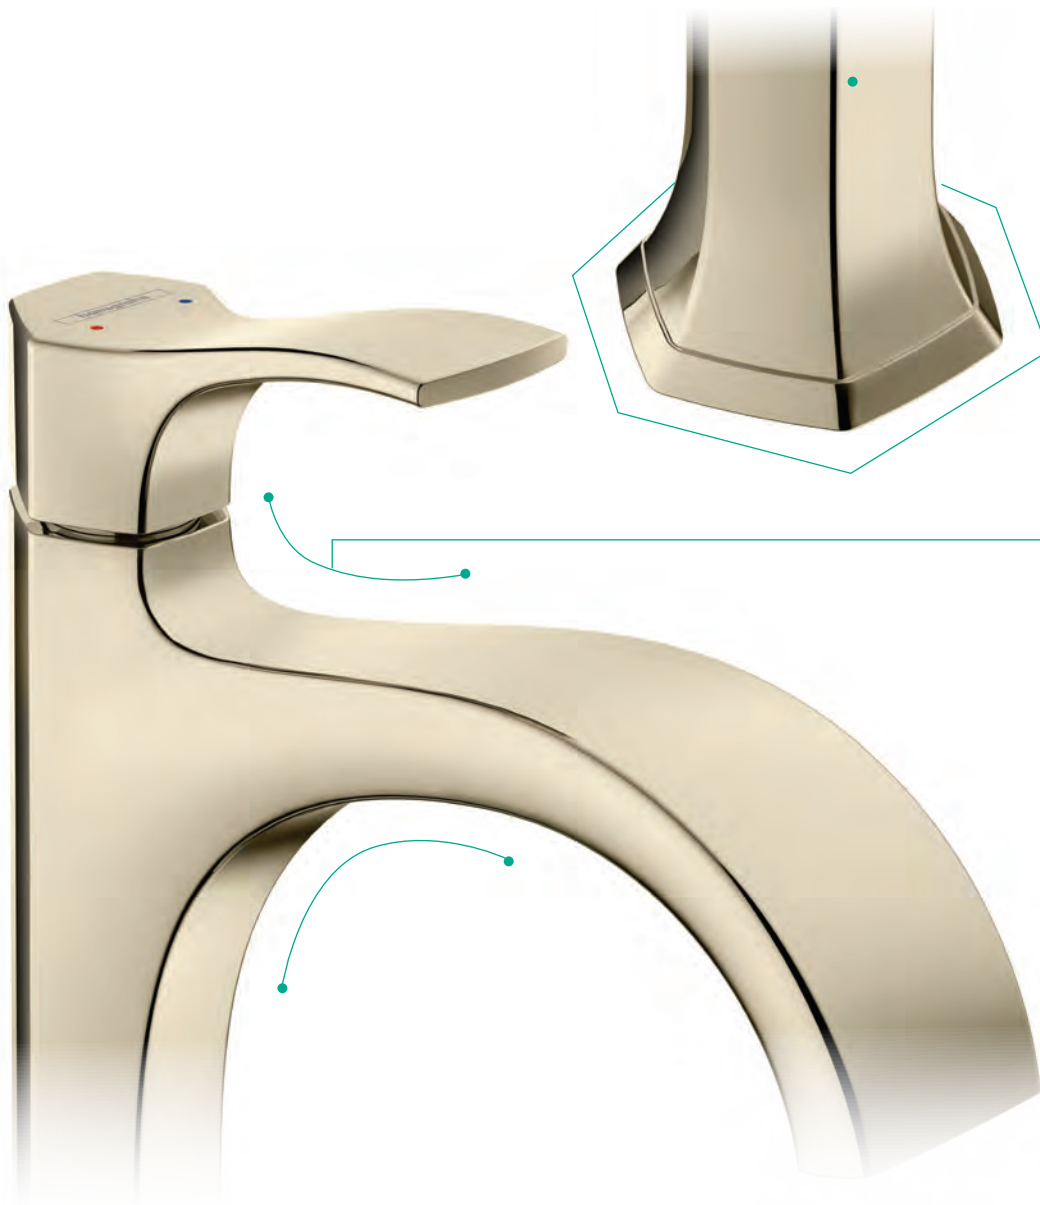

The Locarno™ design. Transitional style with a touch of iconic luxury.

At hansgrohe, we know the essential qualities for remarkable design: balance, grace, and harmony. The symmetry of the hexagon shape formed at the base and body of each Locarno™ piece achieves a wonderful balance. The body, spout, and handles are sculpted with strong lines and graceful curves. The result is a design that exhibits an alluring sense of harmony. Geometry and charming curvature work together to create a transitional style that works perfectly for both traditional and contemporary spaces.

Strong lines show precision at every turn.

Hexagonal form creates a memorable impression inspired by Art Deco style.

Graceful curves bring harmonious contrast to the straight lines of the hexagon.