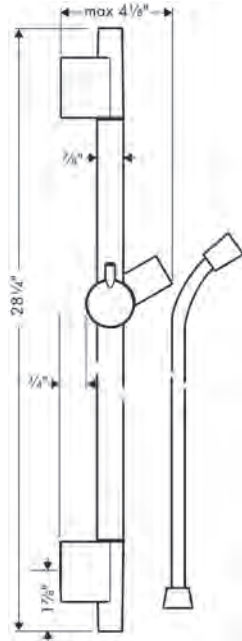

Wallbars

Unica Wallbar S, 24"

- Consists of: Wallbar, Handshower hose, Slider
- Profile stand pipe: Round
- Angle-adjustable holder pivots left and right, slides easily and locks in place

Includes

- Handshower Hose Techniflex, 63" (# 28276xxx)

Alternate Version

- **Unica Wallbar S, 36"**

Optional Parts

- **Casetta** Soap Dish Puro
- **Casetta** Soap Dishes

chrome	28632000	229
brushed nickel	28632820	302

chrome	28631000	260
brushed nickel	28631820	342

chrome	28679000	74
clear	28675000	120