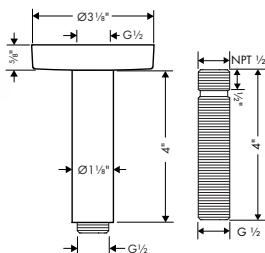

chrome	27393001	155
brushed bronze	27393141	205
brushed black	27393341	205
chrome		
matte black	27393671	205
matte white	27393701	205
brushed nickel	27393821	205