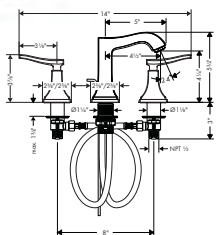

Metropol Classic Widespread Faucet 110 with Lever Handles and Pop-Up Drain, 1.2 GPM

- Spray modes: Aerated spray
- Flow: 1.2 GPM (4.5 L/Min)
- 90° ceramic valves
- Includes pop-up drain

chrome	31330001	834
brushed bronze	31330141	1,102
matte black	31330671	1,102
brushed nickel	31330821	1,102
polished nickel	31330831	1,060

Alternate Version

- **Metropol Classic Widespread Faucet 110 with Lever Handles and Pop-Up Drain, 0.5 GPM**

chrome	31333001	834
brushed nickel	31333821	1,102