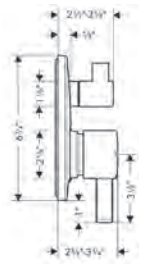

Ecostat Pressure Balance Trim S with Diverter

chrome 04447000 442
brushed bronze 04447140 582
brushed black 04447340 582
chrome 04447670 582
matte black 04447700 582
matte white 04447700 582
brushed nickel 04447820 582

- Temperature and on/off control for 2 outlets
- Flow: 4.5 GPM (17 L/Min)
- Pressure balance cartridge, Shut-off/ diverter valve

Required Parts

· **iBox universal** Rough, with Service Stops, 3/4" 01850181 198