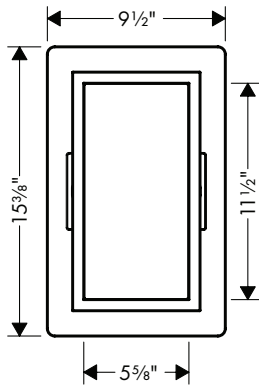

XtraStoris Individual Wall niche Matte Black with design frame 12"x 6"x 4"

- Consists of: Wall niche with design frame, Sealing set
- Body color: Matte black
- Installation depth: 100 mm (4")
- Where to use: New construction, Renovation
- Easy to clean surface
- Suitable for use in wet areas
- Wall type: Solid wall construction, Drywall construction
- Material sealing set: Polystyrene (PS)
- Material wall niche: Stainless Steel 304 (1.4301)
- With 2 mm thick design frame
- Dimensions wall niche: 11 7/8" x 5 7/8" x 4" (HxWxD)
- Required dimensions for sealing set: 12 3/8" x 6 7/8" x 4" (HxWxD)

Finish	Part No.	List $
brushed bronze	56095140	850
brushed black	56095340	850
chrome		
matte black	56095670	850
matte white	56095700	850
brushed stainless steel	56095800	850
polished gold optic	56095990	850

Alternate Version

- **XtraStoris Individual Wall niche Matte Black with design frame 12"x 12"x 4"**

brushed bronze	56098140	950
brushed black	56098340	950
chrome		
matte black	56098670	950
matte white	56098700	950
brushed stainless steel	56098800	950
polished gold optic	56098990	950