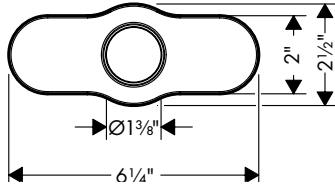

Accessories

Joleena Base Plate for Single-Hole Faucets

- For concealing basin holes
- Metal

Finish	Part No.	List $
chrome	04778000	37
matte black	04778670	50
brushed nickel	04778820	50
polished nickel	04778830	48