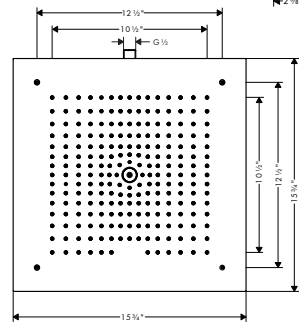

Required Parts

- **Raindance E** Rough, Showerhead 400 Square 1-Jet

26254181

135

Raindance E Rough, Showerhead 400 Square 1-Jet

26254181

135

- 1/2" NPT