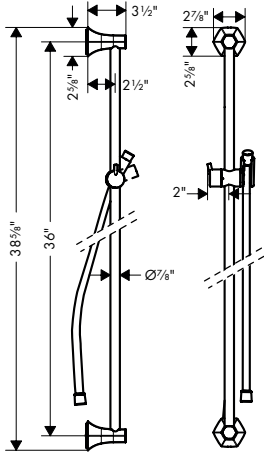

Wallbars

Locarno Wallbar, 36"

- Consists of: Wallbar, Handshower hose, Slider
- Hose nut: For shower hoses with conical nut on both sides
- Profile stand pipe: Round
- Angle-adjustable holder pivots left and right, slides easily and locks in place

Includes

- Handshower Hose Techniflex, 63" (# 28276xxx)

Alternate Version

- **Locarno Wallbar, 24"**

Optional Parts

- **Casetta** Soap Dish Puro
- **Casetta** Soap Dishes

Finish	Part No.	List $
chrome	04832000	279
brushed gold optic	04832250	367
matte black	04832670	367
brushed nickel	04832820	367
polished nickel	04832830	354

chrome	04829000	242
brushed gold optic	04829250	320
matte black	04829670	320
brushed nickel	04829820	320
polished nickel	04829830	308

chrome	28679000	74
clear	28675000	120