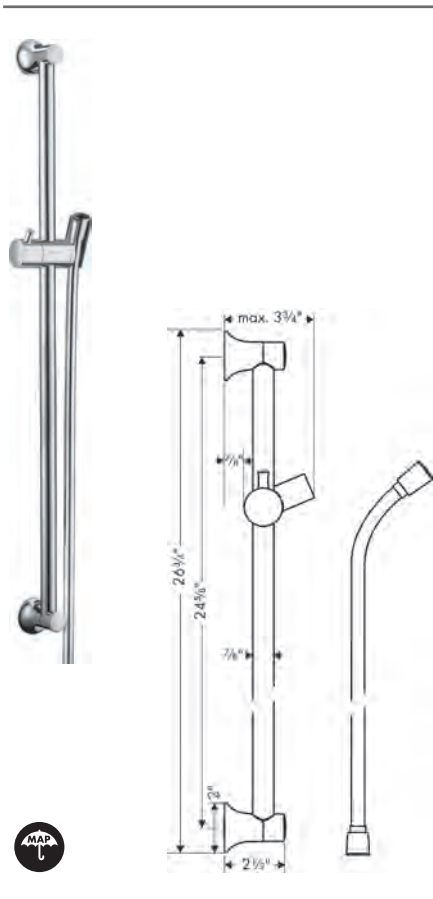

Unica Wallbar Classic, 24"

- Consists of: Wallbar, Handshower hose, Slider
- Profile stand pipe: Round
- Angle-adjustable holder pivots left and right, slides easily and locks in place

Includes

- Handshower Hose Techniflex, 63" (#28276xxx)

Finish	Part No.	List $
chrome	27617000	328
matte black	27617670	432
brushed nickel	27617820	432
polished nickel	27617830	417
rubbed bronze	27617920	432

Wallbars
HS Sets
Wallbar Sets

hansgrohe Showers