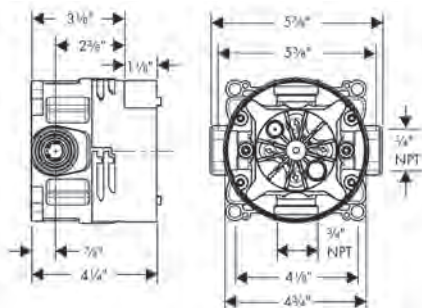

iBox universal Rough, with Service Stops, 3/4"

- 3/4" NPT
- 180° rotationally-symmetric installation
- Sound-decoupled installation

Optional Parts

- Installation Set, iBox Universal Plus Rough

01850181	198

96615000	57