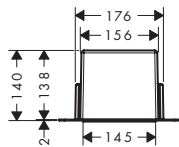

\*Measurements provided in this diagram are in millimeters (mm).

**XtraStoris Rock Recessed**  
toilet brush holder with toilet  
paper holder and tileable door

Finish	Part No.	List \$
matte black	56062670	1,090
matte white	56062700	1,090
brushed stainless steel	56062800	1,090