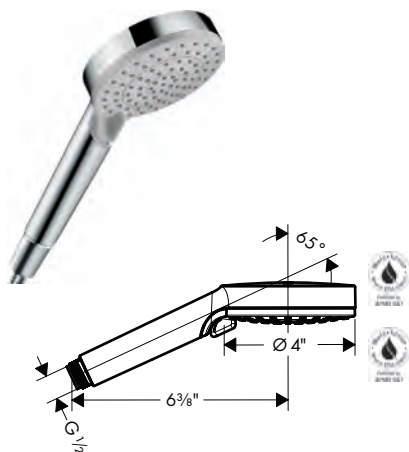

Vernis™ Blend

Vernis Blend Hand shower
100 Vario 2.5 GPM

- Spray modes: Rain, IntenseRain
- 80 no-clog spray channels
- Continuous spray mode adjustment
- Spray face finish: Easy cleanable plastic spray disc
- Flow: 2.5 GPM (9.5 L/Min)

EcoRight Version

- **Vernis Blend Hand shower 100**
  Vario 1.75 GPM
- **Vernis Blend Hand shower 100 Vario**
  1.5 GPM

chrome	26270001	43
matte black	26270671	56
brushed nickel*	26270821	57