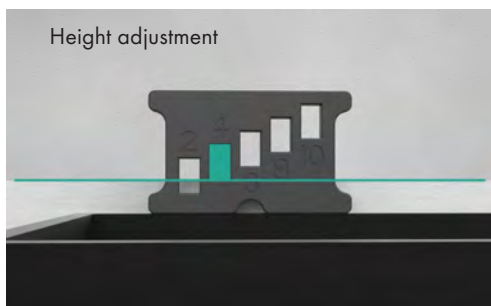

## Height flexibility

The finish set can be easily fixed at different heights using the height-adjustable frame. The robust stainless steel frame adapts to tile thicknesses of 0.7 - 1.8 cm and makes installation easy and safe.