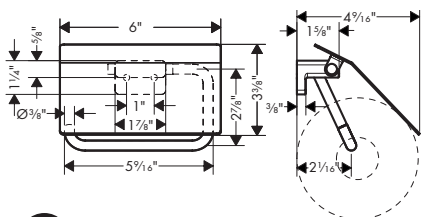

**Brushed Nickel Available Spring 2023
All Other Finishes Available Now**