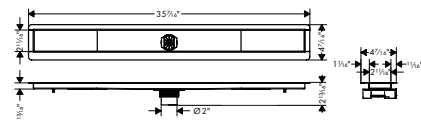

**Required Parts**

- **RainDrain Rough 2" outlet 35 1/2" (900mm)**

56013181

495

**RainDrain 35 1/2" Required Rough**

**RainDrain Rough 2" outlet**  
35 1/2" (900mm)

56013181

495