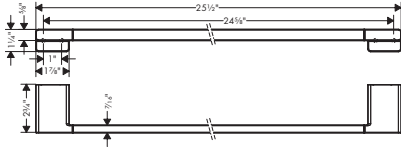

**Brushed Nickel Available Spring 2023**  
**All Other Finishes Available Now**

**AddStoris** Towel Bar, 24"

- Wall-mounted
- Metal
- Metal holder
- With mounting material
- Concealed fastening
- Diameter of drilled hole: 6 mm (1/4")