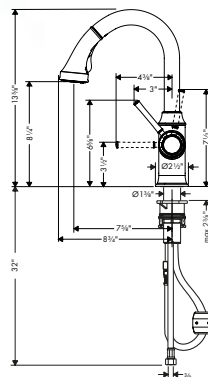

Talis C Prep Kitchen Faucet, 2-Spray Pull-Down, 1.75 GPM

- Swivel range 150°
- Aerated spray, Needle spray
- Locking spray diverter (reverts to default spray mode upon valve closing)
- MagFit magnetic sprayhead docking
- Deck mounted
- Flow: 1.75 GPM (6.6 L/Min)
- Ceramic cartridge
- 3/8" connections
- Integrated double backflow prevention
- Extension length Up to 19 5/8" (50cm)

chrome	04216000	777
steel optic	04216800	1,026
polished nickel	04216830	986
rubbed bronze	04216920	1,026