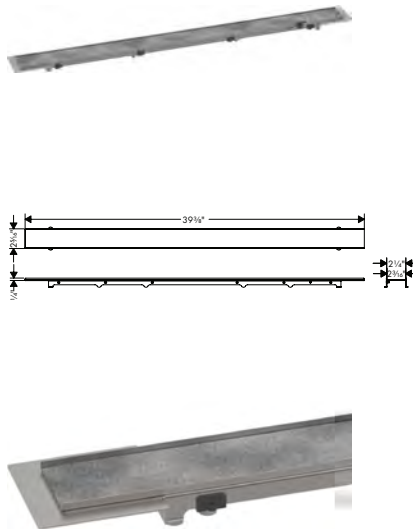

RainDrain Rock 31 1/2" Linear Drain

RainDrain Rock Trim 31 1/2" Cut to Size and Tileable

56031001

323

- Consists of: Tileable trim, Grate removal tool
- Can be shortened on site
- Frameless design
- Where to use: New construction, Renovation
- Tile thickness: Up to 40 mm (1 1/2")
- Suitable for every type of tile and tile thickness
- Grate removal tool allows easy removal of the trim
- Easy to clean
- Mounting type: Free in the floor, Two-sided
- Drain length covers distance range of 31 1/2" to 35 1/2"
- 50 mm (2") excess length on both sides
- Can be shortened to a minimum of 800 mm (31 1/2")
- Grate material: Stainless Steel 304 (1.4301)
- Suitable for primary drainage

Required Parts

- **RainDrain Rough 2" outlet 31 1/2" (800mm)**

56012181

480