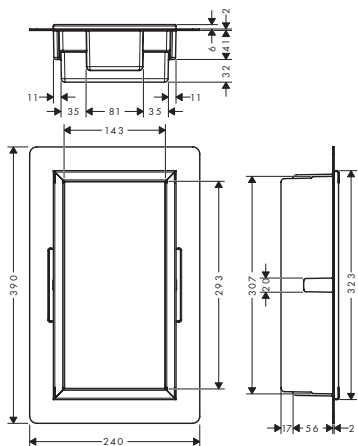

XtraStoris Original Wall niche with frame 12"x 6"x 5 1/2"

- Consists of: Wall niche with frame, Sealing set
- Installation depth: 100 mm (4")
- Where to use: New construction, Renovation
- Easy to clean surface
- Suitable for use in wet areas
- Wall type: Drywall construction, Solid wall construction
- Material sealing set: Polystyrene (PS) (1.4301)
- Material wall niche: Stainless Steel 304 (1.4301)
- Surface of the wall niche powder-coated stainless steel
- Dimensions wall niche: 11 7/8" x 5 7/8" x 5 1/2" (HxWxD)
- Required dimensions for sealing set: 12 3/8" x 6 7/8" x 5 1/2" (HxWxD)

concrete grey	56092380	518
matte black	56092670	518
matte white	56092700	518

Alternate Version

· XtraStoris Original Wall niche with frame 12"x 6"x 4"	see above	56057xx0	752
· XtraStoris Original Wall niche with frame 12"x 12"x 4"	see page 413	56061xx0	854
· XtraStoris Original Wall niche with frame 12"x 12"x 5 1/2"	see page 413	56093xx0	647
· XtraStoris Original Wall niche with frame 12"x 24"x 4"	see page 414	56064xx0	1,204
· XtraStoris Original Wall niche with frame 12"x 36"x 4"	see page 414	56067xx0	1,314