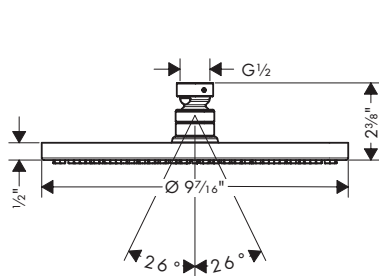

Showerheads

Raindance S Showerhead 240
1-Jet PowderRain, 2.5 GPM

- Shower head size: 240 mm (9 5/8")
- Spray modes: PowderRain
- Flow: 2.5 GPM (9.5 L/Min)

Finish	Part No.	List $
chrome	27624001	780
brushed bronze	27624141	1,028
brushed black	27624341	1,028
chrome		
matte black	27624671	1,028
matte white	27624701	1,028
brushed nickel	27624821	1,028

EcoRight Version

- **Raindance S** Showerhead 240 1-Jet PowderRain, 1.75 GPM

chrome	04927000	780
brushed bronze	04927140	1,028
brushed black	04927340	1,028
chrome		
matte black	04927670	1,028
matte white	04927700	1,028
brushed nickel	04927820	1,028

Raindance S Showerhead 180
1-Jet PowderRain, 2.5 GPM

- Shower head size: 180 mm (7 1/8")
- Spray modes: PowderRain
- Spray face finish: Fully-finished matching spray face
- Flow: 2.5 GPM (9.5 L/Min)