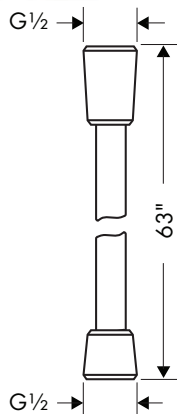

Handshowers

Raindance Select S
Handshower 120 3-Jet
PowderRain, 2.5 GPM

- Spray modes: PowderRain, Rain, Whirl
- Select button for comfortable alternation of spray modes
- Spray face finish: Easy cleanable plastic spray disc
- Flow: 2.5 GPM (9.5 L/Min)

Finish	Part No.	List $
chrome	26037001	197
brushed bronze	26037141	262
brushed black	26037341	262
chrome		
matte black	26037671	262
matte white	26037701	262
brushed nickel	26037821	262

EcoRight Version

- **Raindance Select S** Handshower 120 3-Jet PowderRain, 1.75 GPM

chrome	26036001	197
brushed bronze	26036141	262
brushed gold optic	26036251	262
brushed black	26036341	262
chrome		
matte black	26036671	262
matte white	26036701	262
brushed nickel	26036821	262

Handshower Hose

Isiflex Handshower Hose
Techniflex, 63"

- High-quality shower hose
- Pivot connector prevents hose from tangling
- No-kink hose
- Connection thread: G 1/2

chrome	28276003	71
brushed bronze	28276143	94
brushed black	28276343	94
chrome		
matte black	28276673	94
matte white	28276703	94
brushed nickel	28276823	94

Alternate Version

- Handshower Hose Techniflex, 80"

chrome	28274000	94
brushed nickel	28274820	125
polished nickel	28274830	120