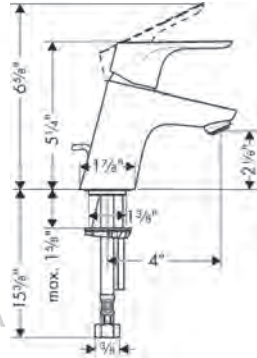

### Matching Showers

Showerheads / Handshowers **379**

Shower Trims **380**

**Matching Accessories** **381**

---

Faucets

**Focus Single-Hole Faucet 70 with Pop-Up Drain, 1.2 GPM**

**Finish**