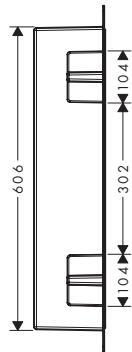

\*Measurements provided in this diagram are in millimeters (mm).

**XtraStoris Rock Recessed**  
toilet brush holder with toilet  
paper holder and tileable door

Finish	Part No.	List \$
matte black	56062670	1,090
matte white	56062700	1,090
brushed stainless steel	56062800	1,090