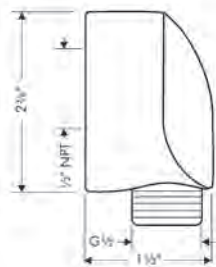

Wall Outlets

FixFit Wall Outlet with Check Valves

- 1/2" NPT
- For shower hoses with conical nut on both sides

Finish	Part No.	List $
chrome	27458003	83
brushed bronze	27458143	110
brushed black	27458343	110
chrome		
matte black	27458673	110
matte white	27458703	110
brushed nickel	27458823	110
polished nickel	27458833	105
rubbed bronze	27458923	110