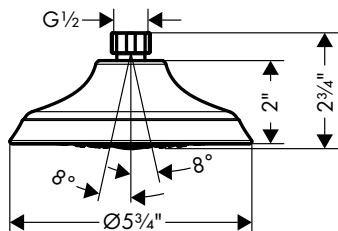

Joleena™ Showerhead

Joleena Showerhead 150
1-Jet, 2.5 GPM

- Shower head size: 150 mm (5 7/8")
- Spray modes: Rain
- 45 no-clog spray channels
- Spray face finish: Fully-finished matching spray face
- Flow: 2.5 GPM (9.5 L/Min)

chrome	04933000	95
matte black	04933670	126
brushed nickel	04933820	126
polished nickel	04933830	122

EcoRight Version

- **Joleena** Showerhead 150 1-Jet, 1.75 GPM

chrome	04780000	95
matte black	04780670	126
brushed nickel	04780820	126
polished nickel	04780830	122

- **Joleena** Showerhead 150 1-Jet, 1.5 GPM

chrome	04781000	95
matte black	04781670	126
brushed nickel	04781820	126
polished nickel	04781830	122