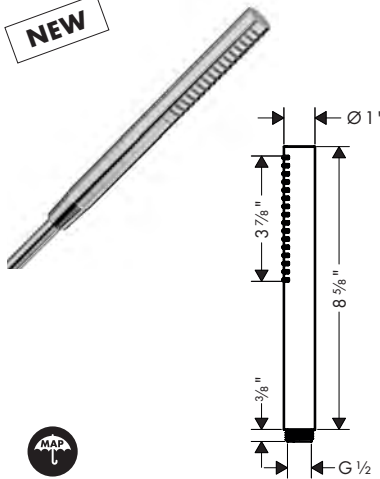

EcoRight Version

- **Pulsify Select S Handshower 105 3-Jet** Relaxation 1.75 GPM

chrome	24112001	90
matte black	24112671	118
brushed nickel	24112821	118

NEW

Pulsify S Baton Handshower
100 1-Jet, 2.5 GPM

- Spray modes: PowderRain

chrome	24125001	99
matte black	24125671	131
brushed nickel	24125821	131

EcoRight Version

- **Pulsify S Baton Handshower 100 1-Jet**, 1.75 GPM

chrome	24126001	99
matte black	24126671	131
brushed nickel	24126821	131

Available Fall 2023

Handshower Holder