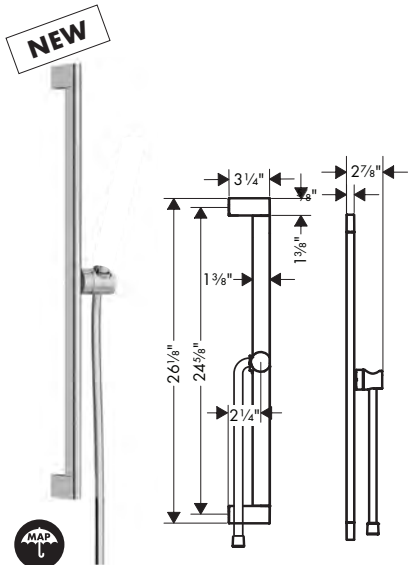

**Available Spring/Summer 2023**

**Unica Wallbar, 24"**

- Consists of: Wallbar, Slider, Handshower hose
- Swivelling shower bar with rasters
- Profile stand pipe: Square
- Angle-adjustable holder pivots left and right, slides easily and locks in place