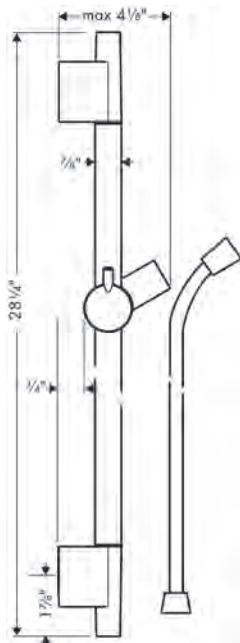

Unica Wallbar S, 24"

- Consists of: Wallbar, Handshower hose, Slider
- Profile stand pipe: Round
- Angle-adjustable holder pivots left and right, slides easily and locks in place

Includes

- Handshower Hose Techniflex, 63" (# 28276xxx)

Alternate Version

- **Unica Wallbar S, 36"**

chrome	28632000	229
brushed nickel	28632820	302
polished nickel	28632830	291

chrome	28631000	260
brushed bronze	28631140	342
brushed black	28631340	342
chrome	28631670	342
matte black	28631700	342
matte white	28631820	342
brushed nickel	28631820	342

Optional Parts

- **Casetta** Soap Dish Puro
- **Casetta** Soap Dishes

chrome	28679000	74
clear	28675000	120