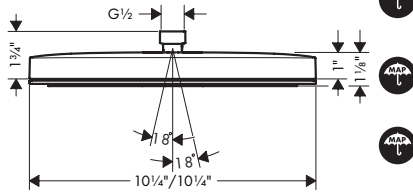

chrome	26929001	624
brushed nickel	26929821	822

**Pulsify™ E**

**NEW**

**Pulsify E Showerhead 260**  
1-Jet, 2.5 GPM

- Shower head size: 260 x 260 mm (10 1/4" x 10 1/4")
- Spray modes: PowderRain
- Fast Drain empties the overhead shower from an angle of 10°
- Spray face finish: Graphite