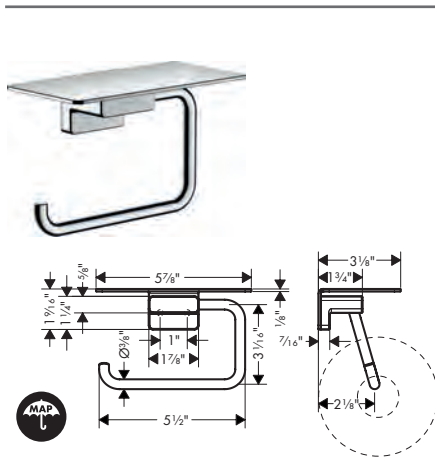

AddStoris Toilet Paper Holder with Shelf

- Wall-mounted
- Metal
- With mounting material
- Concealed fastening
- Diameter of drilled hole: 6 mm (1/4")

Finish	Part No.	List $
chrome	41772000	90
brushed bronze	41772140	119
brushed black	41772340	119
chrome		
matte black	41772670	119
matte white	41772700	119
brushed nickel	41772820	119

**Brushed Nickel Available Spring 2023
All Other Finishes Available Now**