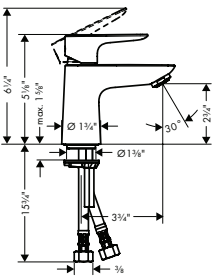

Talis E Single-Hole Faucet 80, 1.2 GPM

- Spray modes: Aerated spray
- Flow: 1.2 GPM (4.5 L/Min)
- Ceramic cartridge
- Does not include: Pop-up assembly

chrome

71702001

216