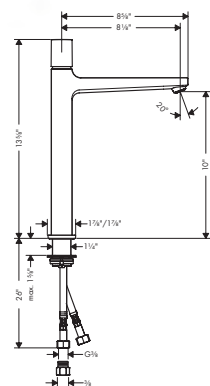

Metropol Single-Hole Faucet 260 Select, 1.2 GPM

- Spray modes: Aerated spray
- Flow: 1.2 GPM (4.5 L/Min)
- Select cartridge for easy, intuitive operation: Push handle to turn water on and off, and turn to adjust temperature
- Does not include: Pop-up assembly

chrome	32572001	694
brushed nickel	32572821	916