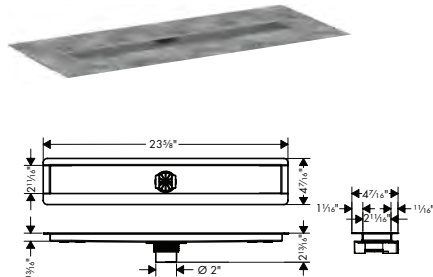

RainDrain 23 5/8" Required Rough

RainDrain Rock 27 5/8" Linear Drain