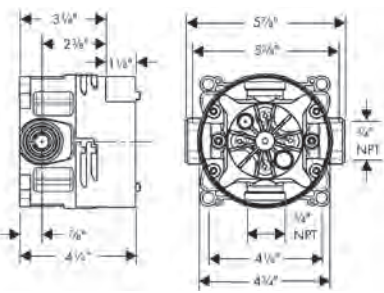

Optional Parts

- Installation Set, iBox Universal Plus Rough

96615000

57

hansgrohe Bathroom **Talis S**