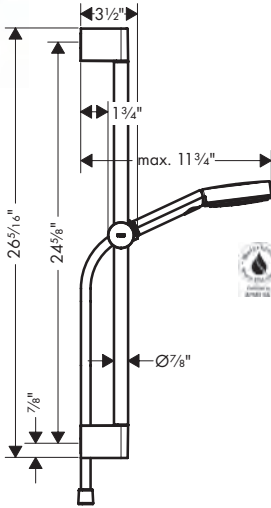

Pulsify Select S Wallbar Set 105 3-Jet 24", 2.5 GPM

- Consists of: Handshower, Slider, Wallbar, Handshower hose
- Spray modes: PowderRain, IntenseRain, Pulsating Massage
- Select button for comfortable alternation of spray modes
- Flow: 2.5 GPM (9.5 L/Min)
- Pivot connector prevents hose from tangling
- Wall mounted: Fastens with screws
- Profile stand pipe: Round

Includes

- Pulsify Select S Handshower 105 3-Jet, 2.5 GPM (# 24111xxx)
- Handshower Hose Techniflex, 63" (# 28276xxx)
- Wallbar with slider

EcoRight Version

- Pulsify Select S Wallbar Set 105 3-Jet 24", 1.75 GPM

Finish	Part No.	List $
chrome	24161001	227
matte black	24161671	300
brushed nickel	24161821	300

chrome	24162001	227
matte black	24162671	300
brushed nickel	24162821	300

Wallbars
HS Sets
Wallbar Sets

hansgrohe Showers