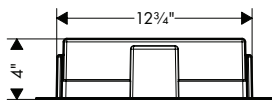

XtraStoris Minimalistic Wall niche frameless 12"x 12"x 4"

- Consists of: Wall niche frameless, Sealing set
- Installation depth: 100 mm (4")
- Where to use: New construction, Renovation
- Variable installation depth
- Easy to clean surface
- Installable flush with the wall or as a design element sticking out (up to 55 mm)
- Frameless design
- Suitable for use in wet areas
- Easy adjustment to tile thickness
- Wall type: Drywall construction, Solid wall construction
- Material sealing set: Polystyrene (PS)
- Material wall niche: Stainless Steel 304 (1.4301)
- Dimensions wall niche: 11 7/8" x 11 7/8" x 4" (HxWxD)
- Required dimensions for sealing set: 12 3/8" x 12 3/4 x 4" (HxWxD)

Finish	Part No.	List $
matte black	56073670	753
matte white	56073700	753
brushed stainless steel	56073800	753

Alternate Version

XtraStoris Minimalistic Wall niche frameless 12"x 6"x 4"

matte black	56070670	650
matte white	56070700	650
brushed stainless steel	56070800	650

XtraStoris Minimalistic Wall niche frameless 12"x 6"x 5 1/2"

matte black	56076670	680
matte white	56076700	680
brushed stainless steel	56076800	680

XtraStoris Minimalistic Wall niche frameless 12"x 12"x 5 1/2"

matte black	56079670	788
matte white	56079700	788
brushed stainless steel	56079800	788