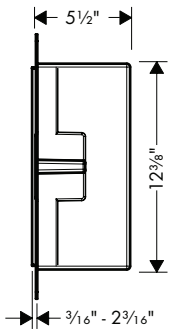

XtraStoris Rock Wall niche
with tileable door
12"x 12"x 5 1/2"

- Consists of: Wall niche with tileable door, Sealing set
- Tileable Push-Open door
- Depth of the tileable door: 12 mm (1/2")
- Installation depth: 140 mm (5 1/2")
- Where to use: New construction, Renovation
- Variable installation depth
- Easy to clean surface
- Suitable for use in wet areas
- Easy adjustment to tile thickness
- Wall type: Solid wall construction, Drywall construction
- Material sealing set: Polystyrene (PS)
- Material wall niche: Stainless Steel 304 (1.4301)
- Dimensions wall niche: 11 7/8" x 11 7/8" x 5 1/2" (HxWxD)
- Required dimensions for sealing set: 12 3/8" x 12 3/4" x 5 1/2" (HxWxD)

Finish	Part No.	List $
matte black	56091670	907
matte white	56091700	907
brushed stainless steel	56091800	907

Alternate Version

· XtraStoris Rock Wall niche with tileable door 12"x 6"x 4"	matte black	56082670	785
	matte white	56082700	785
	brushed stainless steel	56082800	785
· XtraStoris Rock Wall niche with tileable door 12"x 12"x 4"	matte black	56085670	897
	matte white	56085700	897
	brushed stainless steel	56085800	897
· XtraStoris Rock Wall niche with tileable door 12"x 6"x 5 1/2"	matte black	56088670	795
	matte white	56088700	795
	brushed stainless steel	56088800	795