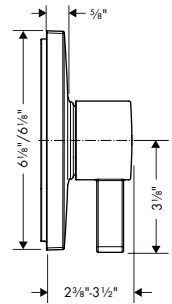

Ecostat Square Pressure Balance Trim

- Temperature and on/off control for 1 outlet
- Flow: 5.44 GPM (20.6 L/Min)
- Integrated bypass for use with diverter tub spouts

Required Parts

- **iBox universal** Rough, with Service Stops, 3/4"

Finish	Part No.	List $
chrome	15724001	262
brushed bronze	15724141	345
brushed black	15724341	345
chrome		
matte black	15724671	345
matte white	15724701	345
brushed nickel	15724821	345

01850181	198