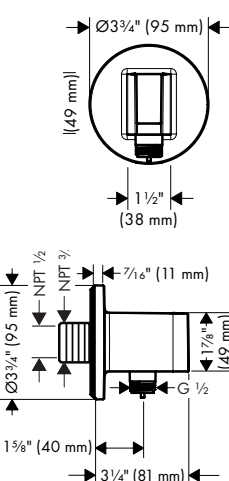

FixFit S Wall Outlet with Handshower Holder

- Consists of: Wall connector, Escutcheon
- Version: Plastic housing with internal water supply made of plastic
- All Hansgrohe hand showers
- Wall-mounted
- Connection type: 1/2" NPT, 3/4" NPT

chrome	26888001	153
brushed bronze	26888141	202
brushed black	26888341	202
chrome		
matte black	26888671	202
matte white	26888701	202
polished gold optic	26888991	194

Available Spring 2023

NEW