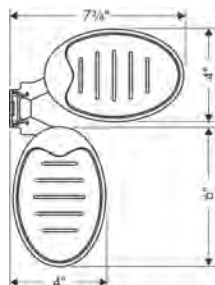

Casetta Soap Dishes Raindance

- Material recess: Plastic
- With mounting material
- Concealed fastening

chrome	28698000	209