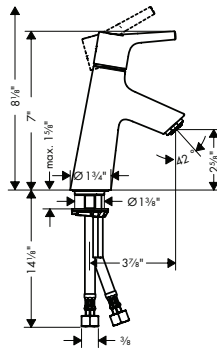

Talis S Single-Hole Faucet 80, 1.0 GPM

- Spray modes: Aerated spray
- Flow: 1.0 GPM (3.8 L/Min)
- Ceramic cartridge
- Does not include: Pop-up assembly

chrome

72018001

281