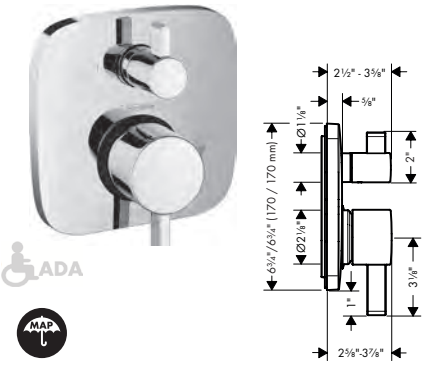

Ecostat Pressure Balance Trim SoftCube with Diverter

chrome	15864001	442
matte black	15864671	582
brushed nickel	15864821	582

- Temperature and on/off control for 2 outlets
- Outlets may be operated simultaneously
- Flow: 4.5 GPM (17 L/Min)

Required Parts

· iBox universal Rough, with Service Stops, 3/4"	01850181	198