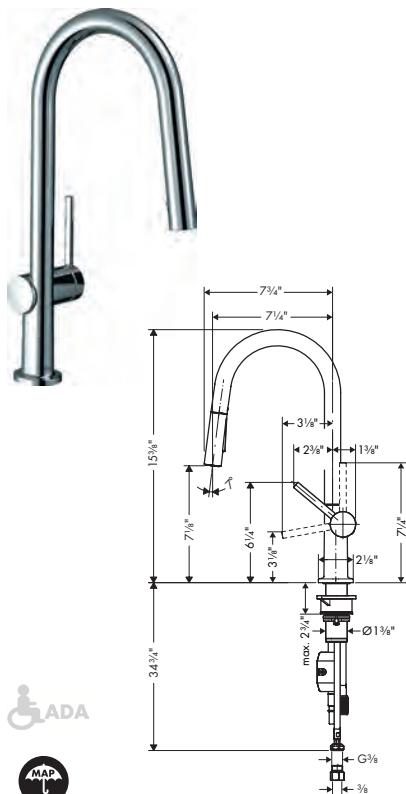

Talis N HighArc Kitchen Faucet, A-Style 2-Spray Pull-Down, 1.75 GPM

- Swivel range Adjustable in 4 steps 60°, 110°, 150° or 360°
- Aerated spray, Needle spray
- Toggle spray diverter
- MagFit magnetic sprayhead docking
- Deck mounted
- Flow: 1.75 GPM (6.6 L/Min)
- Ceramic cartridge
- 3/8" connections
- Integrated double backflow prevention
- Extension length Up to 19 5/8" (50cm)
- 1 3/8" Mounting hole required
- Single lever kitchen mixer, Connection hoses, Fastening set, Assembly instructions

chrome	72846001	606
brushed gold optic	72846251	800
brushed black	72846341	800
chrome*		
matte black	72846671	800
steel optic	72846801	800
polished nickel	72846831	770

Alternate Version

- **Talis N HighArc Kitchen Faucet, A-Style 2-Spray Pull-Down with sBox, 1.75 GPM**

chrome	72850001	696
brushed gold optic	72850251	919
brushed black	72850341	919
chrome*		
matte black	72850671	919
steel optic	72850801	919
polished nickel	72850831	884