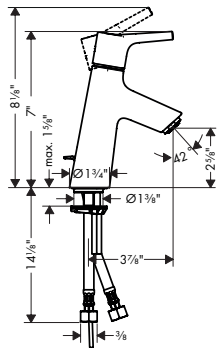

Faucets

Talis S Single-Hole Faucet 80 with Pop-Up Drain, 1.2 GPM

- Spray modes: Aerated spray
- Flow: 1.2 GPM (4.5 L/Min)
- Ceramic cartridge
- Includes pop-up drain

chrome
brushed nickel

72010001
72010821

297
393