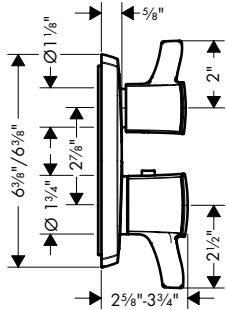

Ecostat Classic Thermostatic Trim with Volume Control and Diverter, Square

- Volume control and diverter for 2 outlets
- Flow: 6.0 GPM (22.7 L/Min)
- Thermostatic cartridge, Shut-off/ diverter valve
- Anti-scald 100° safety stop
- Optimized for water-efficient shower products

Finish	Part No.	List $
chrome	15728001	670
brushed bronze	15728141	885
matte black	15728671	885
brushed nickel	15728821	885
polished nickel	15728831	851
rubbed bronze	15728921	885

Required Parts

· iBox universal Rough, with Service Stops, 3/4"	01850181	198