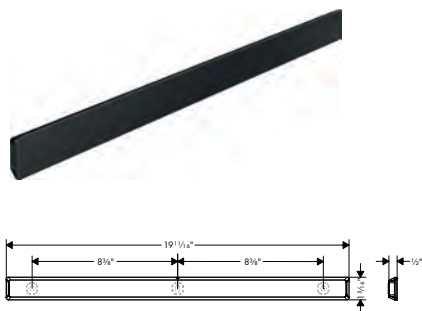

WallStoris - Step 1: Choose a Wall bar

WallStoris Wall bar, 20"

- Wall-mounted
- Suitable for horizontal and vertical installation
- Horizontal installation suitable for wall bar
- Ideal for tiles, glass, metal
- Application - drill
- Holding force: 5 kg (11 lbs)
- Material carrier bar: Metal
- Material decorative bar: Plastic
- Concealed fastening

Finish	Part No.	List $
matte black	27902670	55
matte white	27902700	55

Alternate Version

· WallStoris Wall bar, 28"	matte black	27904670	66
	matte white	27904700	66