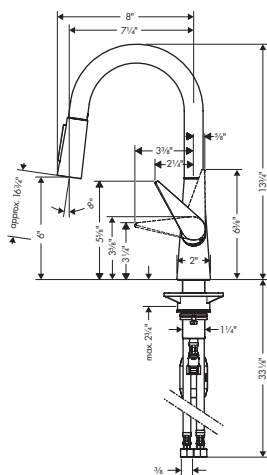

Talis S Prep Kitchen Faucet, 2-Spray Pull-Down, 1.75 GPM

- Swivel range 110° / 150°
- Laminar spray, Needle spray
- Toggle spray diverter
- MagFit magnetic sprayhead docking
- Deck mounted
- Flow: 1.75 GPM (6.6 L/Min)
- Ceramic cartridge
- 3/8" connections
- Integrated double backflow prevention
- Extension length Up to 19 5/8" (50cm)

chrome	72815001	677
brushed gold optic*	72815251	893
brushed black	72815341	893
chrome*		
matte black*	72815671	893
steel optic	72815801	893
polished nickel*	72815831	859