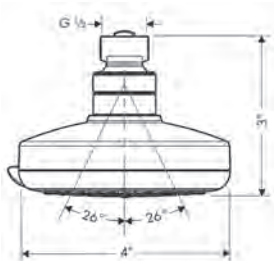

Showerheads

Croma 100 Showerhead E 3-Jet, 2.5 GPM

- Shower head size: 100 mm (4")
- Spray modes: Rain, Pulsating Massage, Intense Turbo
- Adjustment with shift on overhead shower
- 75 no-clog spray channels
- Spray face finish: Grey
- Flow: 2.5 GPM (9.5 L/Min)

Finish

Part No.

List $

chrome
brushed nickel

04071000
04071820

120
158

EcoRight Version

- **Croma 100 Showerhead E 3-Jet, 1.8 GPM**
- **Croma 100 Showerhead E 3-Jet, 1.5 GPM**

chrome
brushed nickel
chrome
brushed nickel

04733000
04733820
04929000
04929820

116
153
116
153