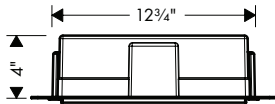

XtraStoris Rock Wall niche with tileable door 12"x 12"x 4"

Finish	Part No.	List $
matte black	56085670	897
matte white	56085700	897
brushed stainless steel	56085800	897

- Consists of: Wall niche with tileable door, Sealing set
- Tileable Push-Open door
- Depth of the tileable door: 12 mm (1/2")
- Installation depth: 100 mm (4")
- Where to use: New construction, Renovation
- Variable installation depth
- Easy to clean surface
- Suitable for use in wet areas
- Easy adjustment to tile thickness
- Wall type: Solid wall construction, Drywall construction
- Material sealing set: Polystyrene (PS)
- Material wall niche: Stainless Steel 304 (1.4301)
- Dimensions wall niche: 11 7/8" x 11 7/8" x 4" (HxWxD)
- Required dimensions for sealing set: 12 3/8" x 12 3/4" x 4" (HxWxD)

Alternate Version

· XtraStoris Rock Wall niche with tileable door 12"x 6"x 4"	matte black	56082670	785
	matte white	56082700	785
	brushed stainless steel	56082800	785
· XtraStoris Rock Wall niche with tileable door 12"x 6"x 5 1/2"	matte black	56088670	795
	matte white	56088700	795
	brushed stainless steel	56088800	795
· XtraStoris Rock Wall niche with tileable door 12"x 12"x 5 1/2"	matte black	56091670	907
	matte white	56091700	907
	brushed stainless steel	56091800	907