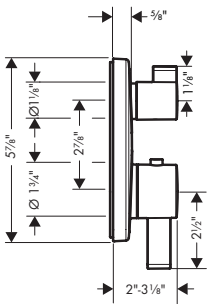

Ecostat S Thermostatic Trim with Volume Control and Diverter

chrome
brushed nickel

15758001
15758821

670
885

- Volume control and diverter for 2 outlets
- Flow: 6.0 GPM (22.7 L/Min)
- Thermostatic cartridge, Shut-off/ diverter valve
- Anti-scald 100° safety stop
- Optimized for water-efficient shower products

Required Parts

- **iBox universal** Rough, with Service Stops, 3/4"

01850181

198