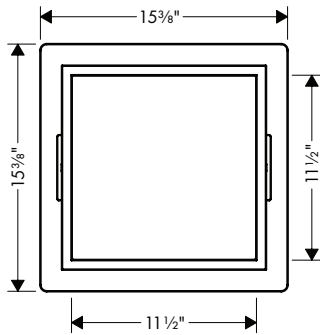

XtraStoris Individual Wall niche Matte White with design frame 12"x 12"x 4"

- Consists of: Wall niche with design frame, Sealing set
- Body color: Matte White
- Installation depth: 100 mm (4")
- Where to use: New construction, Renovation
- Easy to clean surface
- Suitable for use in wet areas
- Wall type: Solid wall construction, Drywall construction
- Material sealing set: Polystyrene (PS)
- Material wall niche: Stainless Steel 304 (1.4301)
- With 2 mm thick design frame
- Dimensions wall niche: 11 7/8" x 11 7/8" x 4" (HxWxD)
- Required dimensions for sealing set: 12 3/8" x 12 3/4" x 4" (HxWxD)

Alternate Version

- **XtraStoris Individual Wall niche Matte White with design frame 12"x 6"x 4"**

Finish	Part No.	List $
brushed bronze	56099140	950
brushed black	56099340	950
chrome		
matte black	56099670	950
matte white	56099700	950
brushed stainless steel	56099800	950
polished gold optic	56099990	950

brushed bronze	56096140	850
brushed black	56096340	850
chrome		
matte black	56096670	850
matte white	56096700	850
brushed stainless steel	56096800	850
polished gold optic	56096990	850