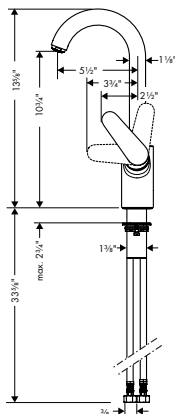

Focus Bar Faucet, 1.5 GPM

- Swivel range 150°
- Aerated spray
- Deck mounted
- Flow: 1.5 GPM (5.7 L/Min)
- Ceramic cartridge
- 3/8" connections

chrome	04507001	417
brushed gold optic*	04507251	569
brushed black	04507341	569
chrome*		
matte black*	04507671	569
steel optic	04507801	550
polished nickel*	04507831	547