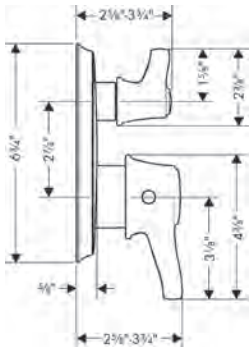

Ecostat Classic Thermostatic Trim with Volume Control and Diverter, Round

- Volume control and diverter for 2 outlets
- Flow: 7.0 GPM (26.5 L/Min)
- Thermostatic cartridge, Shut-off/ diverter valve
- Anti-scald 100° safety stop
- Optimized for water-efficient shower products

chrome	15753001	802
brushed nickel	15753821	1,057
polished nickel	15753831	1,018
rubbed bronze	15753921	1,057

Required Parts

- **iBox universal** Rough, with Service Stops, 3/4"

01850181	198