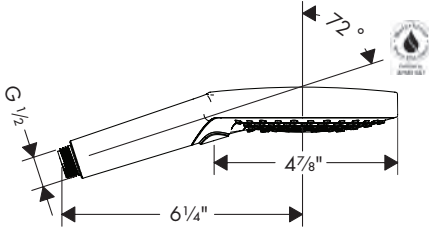

Handshowers

Raindance Select S
Handshower 120 3-Jet
PowderRain, 2.5 GPM

- Spray modes: PowderRain, Rain, Whirl
- Select button for comfortable alternation of spray modes
- Spray face finish: Easy cleanable plastic spray disc
- Flow: 2.5 GPM (9.5 L/Min)

Finish	Part No.	List $
chrome	26037001	197
brushed gold optic	26037251	262
matte black	26037671	262
brushed nickel	26037821	262
polished nickel	26037831	251

EcoRight Version

- **Raindance Select S** Handshower 120 3-Jet PowderRain, 1.75 GPM

chrome	26036001	197
brushed gold optic	26036251	262
matte black	26036671	262
brushed nickel	26036821	262
polished nickel	26036831	251