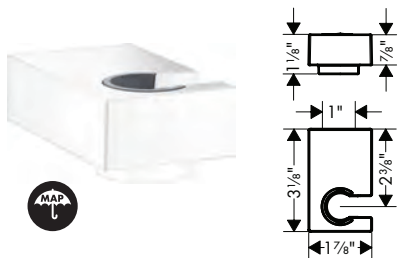

Handshower Holder

- Wall-mounted

chrome	28387001	79
matte black	28387671	103
brushed nickel	28387821	103

Handshower Hose