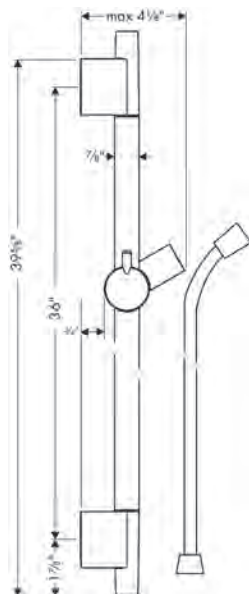

Wallbars

Unica Wallbar S, 36"

- Consists of: Wallbar, Handshower hose, Slider
- Profile stand pipe: Round
- Angle-adjustable holder pivots left and right, slides easily and locks in place

Includes

- Handshower Hose Techniflex, 63" (#28276xxx)

Alternate Version

- **Unica Wallbar S, 24"**

chrome	28631000	260
matte black	28631670	342
matte white	28631700	342
brushed nickel	28631820	342

chrome	28632000	229
brushed nickel	28632820	302

Optional Parts

- **Casetta Soap Dish Puro**
- **Casetta Soap Dishes**

chrome	28679000	74
clear	28675000	120