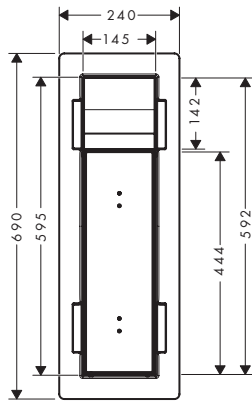

\*Measurements provided in this diagram are in millimeters (mm).

**XtraStoris Rock Recessed**  
toilet brush holder with toilet  
paper holder and tileable door

Finish	Part No.	List \$
matte black	56062670	1,090
matte white	56062700	1,090
brushed stainless steel	56062800	1,090