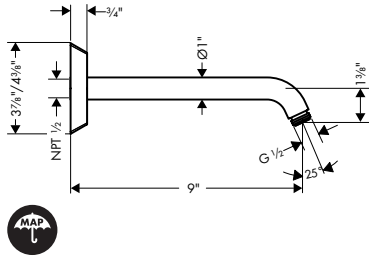

Locarno Showerarm, 9"

- Length: 229 mm (9.06")
- Solid Brass
- Connection type: 1/2" NPT
- Escutcheon, Showerarm

Finish	Part No.	List $
chrome	04826000	200
brushed gold optic	04826250	263
matte black	04826670	263
brushed nickel	04826820	263
polished nickel	04826830	252

Alternate Version

- **Locarno Showerarm, 15"**

chrome	04833000	236
brushed gold optic	04833250	310
matte black	04833670	310
brushed nickel	04833820	310
polished nickel	04833830	299