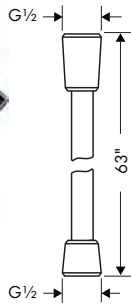

Handshower Hose

Handshower Hose Techniflex, 63"

- High-quality shower hose
- Pivot connector prevents hose from tangling
- No-kink hose
- Connection thread: G 1/2

Finish	Part No.	List $
chrome	28276003	71
brushed bronze	28276143	94
brushed gold optic	28276253	94
brushed black	28276343	94
chrome	28276673	94
matte black	28276703	94
brushed nickel	28276823	94
polished nickel	28276833	91
rubbed bronze	28276923	94
polished gold optic	28276993	91

Alternate Version

- Handshower Hose Techniflex, 80"

chrome	28274000	94
brushed nickel	28274820	125
polished nickel	28274830	120