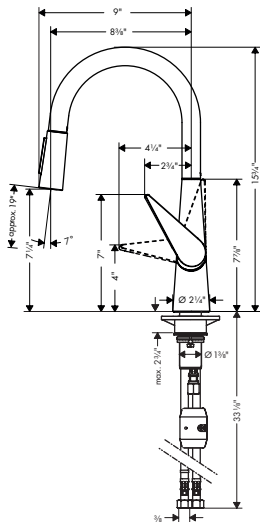

Talis® S

Talis S HighArc Kitchen Faucet, 2-Spray Pull-Down, 1.75 GPM

- Swivel range 110° / 150°
- Laminar spray, Needle spray
- Toggle spray diverter
- MagFit magnetic sprayhead docking
- Deck mounted
- Flow: 1.75 GPM (6.6 L/Min)
- Ceramic cartridge
- 3/8" connections
- Integrated double backflow prevention
- Extension length Up to 19 5/8" (50cm)

Finish	Part No.	List $
chrome	72813001	749
brushed gold optic*	72813251	989
brushed black	72813341	989
chrome*		
matte black*	72813671	989
steel optic	72813801	989
polished nickel*	72813831	950