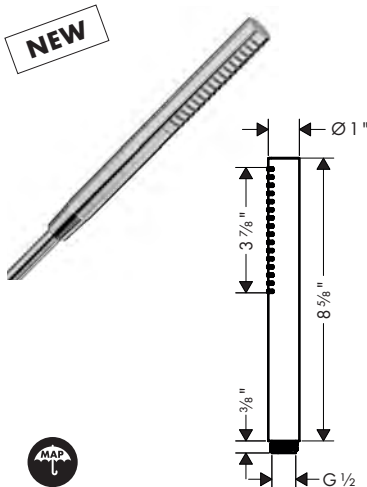

Pulsify™ S

NEW

Pulsify S Baton Handshower
100 1-Jet, 2.5 GPM

- Spray modes: PowderRain

chrome	24125001	99
matte black	24125671	131
brushed nickel	24125821	131

EcoRight Version

- **Pulsify S** Baton Handshower 100 1-Jet, 1.75 GPM

chrome	24126001	99
matte black	24126671	131
brushed nickel	24126821	131

Available Fall 2023