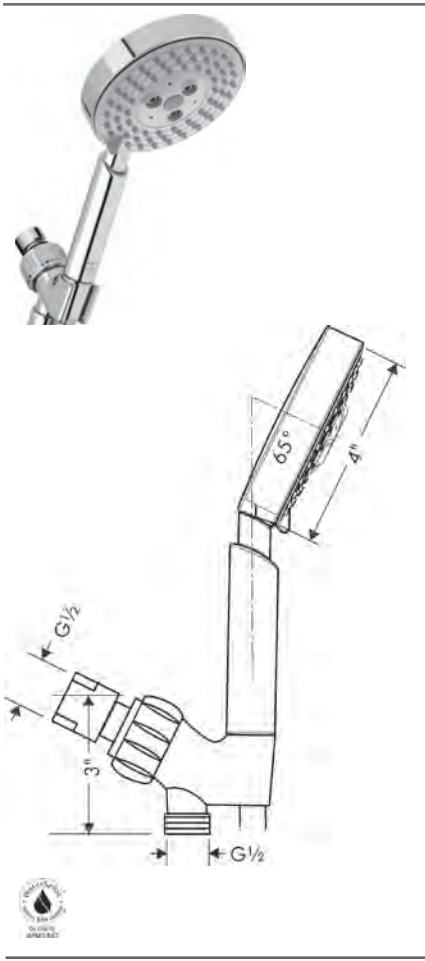

Raindance S Handshower Set
100 3-Jet, 2.0 GPM

- Consists of: Handshower, Handshower holder, Handshower hose
- Integrated support function
- Spray modes: RainAir, BalanceAir, Whirl
- Flow: 2.0 GPM (7.6 L/Min)
- Pivot connector prevents hose from tangling
- 30° adjustment
- Rinseable screen seal

Includes

- **Raindance S** Handshower 100 3-Jet, 2.0 GPM (# 04341000)
- Handshower Hose Techniflex, 63" (#28276xxx)
- Handshower holder

Finish chrome   **Part No.** 04518000   **List $** 312