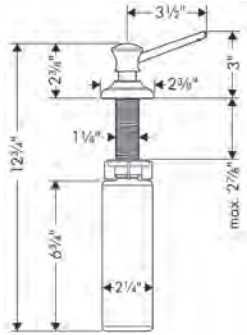

Soap Dispenser, Traditional

- Durable metal construction
- Bottle capacity 12 oz
- 2 7/8" maximum counter depth

Finish	Part No.	List $
chrome	04540000	88
steel optic	04540800	116
polished nickel	04540830	112
rubbed bronze	04540920	116