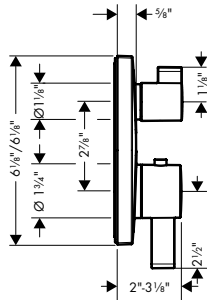

Ecostat Square Thermostatic Trim with Volume Control and Diverter

- Volume control and diverter for 2 outlets
- Flow: 6.0 GPM (22.7 L/Min)
- Thermostatic cartridge, Shut-off/ diverter valve
- Anti-scald 100° safety stop
- Optimized for water-efficient shower products

Required Parts

- **iBox universal** Rough, with Service Stops, 3/4"

Finish	Part No.	List $
chrome	15714001	670
matte black	15714671	885
matte white	15714701	885
brushed nickel	15714821	885

01850181	198