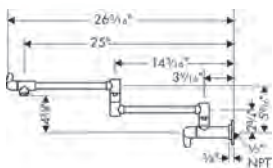

Allegro E Pot Filler,
Wall-Mounted

Finish
chrome
steel optic

Part No.
04059000
04059860

List $
1,282
1,693

- Swivel range 180°
- Aerated spray
- Wall-mounted
- For cold water connection
- Flow: 2.5 GPM (9.5 L/Min)
- 90° ceramic valves
- 1/2" NPT