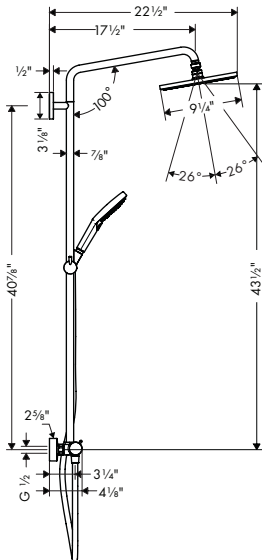

Raindance® Showerpipes

Raindance S Showerpipe 240 1-Jet, 2.5 GPM

- Consists of: Showerhead, Handshower, Thermostatic shower mixer, Handshower hose, Slider
- Spray type overhead shower: RainAir
- Flow: 2.5 GPM (9.5 L/Min)
- Rising pipe can be shortened in height
- Height-adjustable hand shower holder
- Shower arm swivels left and right
- Anti-scald 100° safety stop
- Integrated volume control/ diverter for 2 functions
- Outlets may not be operated simultaneously
- Exposed installation
- Thermostatic cartridge

Includes

- **Raindance S** Showerhead 240 1-Jet, 2.5 GPM (# 27474xxx)
- **Raindance Select S** Handshower 120 3-Jet, 2.5 GPM (# 26531xxx)
- Handshower Hose Techniflex, 63" (# 28276xxx)

Required Parts

- Showerpipe Basic Set

Finish	Part No.	List $
chrome	27115001	1,606
brushed nickel	27115821	2,120

16181181

87