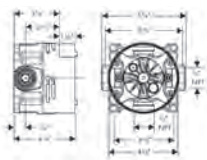

**iBox universal** Rough, with Service Stops, 3/4"

- 3/4" NPT
- 180° rotationally-symmetric installation
- Sound-decoupled installation

**Optional Parts**

- Installation Set, iBox Universal Plus Rough

01850181	198
----------	-----