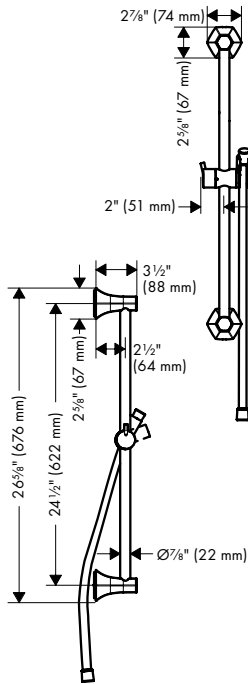

Locarno Wallbar, 24"

- Consists of: Wallbar, Handshower hose, Slider
- Hose nut: For shower hoses with conical nut on both sides
- Profile stand pipe: Round
- Angle-adjustable holder pivots left and right, slides easily and locks in place

Includes

- Handshower Hose Techniflex, 63" (# 28276xxx)

Alternate Version

- **Locarno Wallbar, 36"**

Finish	Part No.	List $
chrome	04829000	242
brushed gold optic	04829250	320
matte black	04829670	320
brushed nickel	04829820	320
polished nickel	04829830	308

chrome	04832000	279
brushed gold optic	04832250	367
matte black	04832670	367
brushed nickel	04832820	367
polished nickel	04832830	354

Optional Parts

- **Casetta** Soap Dish Puro
- **Casetta** Soap Dishes

chrome	28679000	74
clear	28675000	120