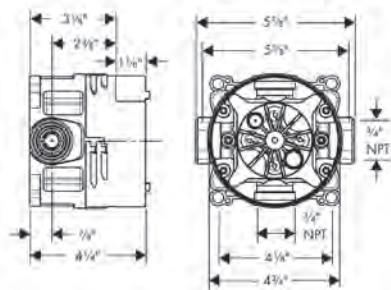

iBox universal Rough, with Service Stops, 3/4"	01850181	198

- 3/4" NPT
- 180° rotationally-symmetric installation
- Sound-decoupled installation

Optional Parts

· Installation Set, iBox Universal Plus Rough	96615000	57