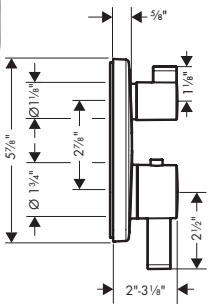

Trims

Finish   **Part No.**   **List $**

Ecostat S Thermostatic Trim with Volume Control

chrome
brushed nickel

15757001
15757821

632
833

- Volume control for 1 outlet
- Flow: 6.0 GPM (22.7 L/Min)
- Thermostatic cartridge, Ceramic cartridge
- Anti-scald 100° safety stop
- Optimized for water-efficient shower products

Required Parts

- **iBox universal** Rough, with Service Stops, 3/4"

01850181

198