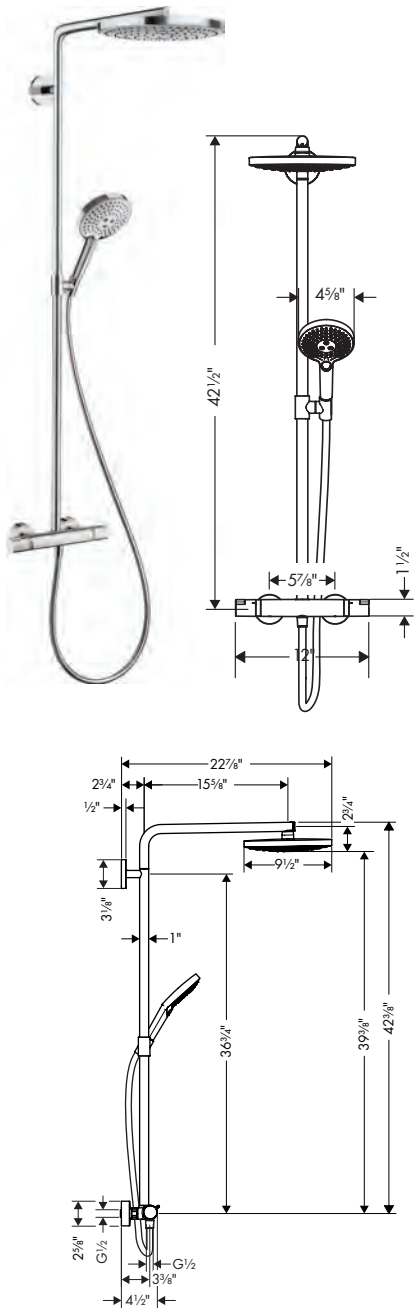

Raindance Select S
Showerpipe 240 2-Jet,
2.5 GPM

Finish	Part No.	List $
chrome	27129001	1,805
brushed nickel	27129821	2,383

- Consists of: Showerhead, Handshower, Thermostatic shower mixer, Handshower hose, Slider
- Spray type overhead shower: RainAir, Rain
- Spray face finish: Chrome
- Spray modes hand shower: RainAir, Rain, Whirl
- Removable shower head
- Flow: 2.5 GPM (9.5 L/Min)
- Rising pipe can be shortened in height
- Height-adjustable hand shower holder
- Shower arm swivels left and right
- Anti-scald 100° safety stop
- Integrated volume control/diverter for 2 functions
- Outlets may not be operated simultaneously
- Exposed installation
- Thermostatic cartridge

Includes

- **Raindance Select S** 240 2-Jet Overhead Shower, 2.5 GPM
- **Raindance Select S** Handshower 120 3-Jet, 2.5 GPM (# 26531xxx)
- Handshower Hose Techniflex, 63" (# 28276xxx)

Required Parts

- Showerpipe Basic Set 16181181 87