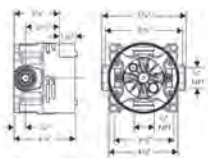

	01850181	198
--	----------	-----

**iBox universal Rough, with Service Stops, 3/4"**

- 3/4" NPT
- 180° rotationally-symmetric installation
- Sound-decoupled installation

**Optional Parts**

- Installation Set, iBox Universal Plus Rough