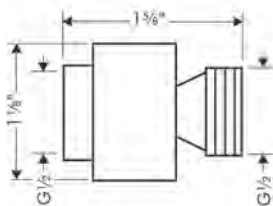

External Vacuum Breaker

- For All 1/2" hoses
- Metal
- For shower hoses with conical nut on both sides

chrome	06510000	45
brushed nickel	06510820	59
polished nickel	06510830	58
rubbed bronze	06510920	59