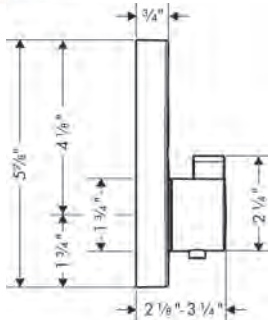

Required Parts

· iBox universal Rough, with Service Stops, 3/4"	01850181	198