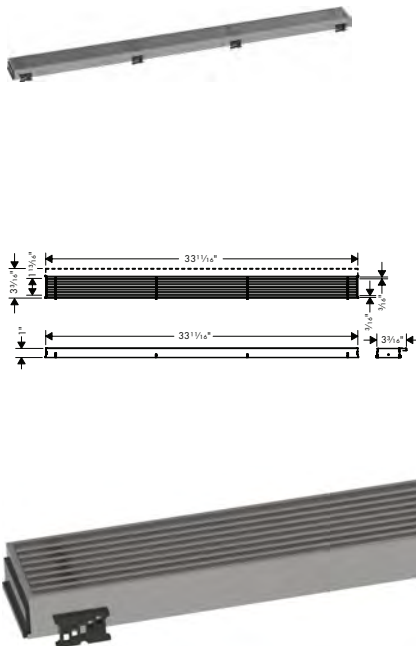

RainDrain Match Boardwalk Trim 35 1/2" with Height Adjustable Frame

- Consists of: Design trim, Height adjustable frame, Wall installation flange
- Easy to clean surface
- Easy adjustment to tile thickness with height adjustable frame (1/4" - 3/4")
- Up to 60 l/min drainage capacity
- Where to use: New construction, Renovation
- Tile thickness: Up to 18 mm (3/4")
- Suitable for any type of tile
- Grate removal tool allows easy removal of the trim
- Mounting type: Wall-mounted, Free in the floor
- Wall mounting possible
- Tile inlay depth: 12 mm (1/2")
- Grate material: Stainless Steel 304 (1.4301)
- Suitable for primary and secondary drainage
- Frame width: 62 mm (2 1/2")

brushed stainless steel	56121801	863

Required Parts

· RainDrain Rough 2" outlet 35 1/2" (900mm)	56013181	495