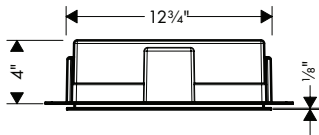

**Alternate Version**

- **XtraStoris Individual Wall niche Matte Black with design frame 12"x 12"x 4"**

brushed bronze	56098140	950
brushed black	56098340	950
chrome		
matte black	56098670	950
matte white	56098700	950
brushed stainless steel	56098800	950
polished gold optic	56098990	950