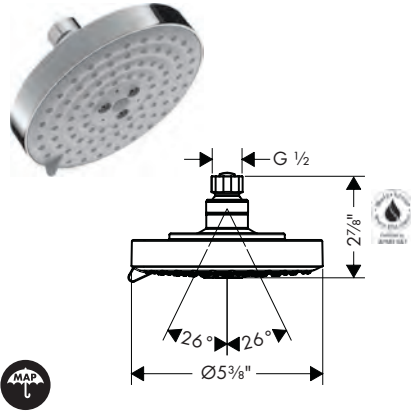

Showerheads

Raindance S Showerhead 150
3-Jet, 2.5 GPM

- Shower head size: 150 mm (5 7/8")
- Spray modes: RainAir, BalanceAir, Whirl
- 86 no-clog spray channels
- Flow: 2.5 GPM (9.5 L/Min)

Finish	Part No.	List $
chrome	27495001	306
brushed nickel	27495821	404

EcoRight Version

- **Raindance S Showerhead 150 3-Jet**, 1.75 GPM

chrome	04800000	306
brushed nickel	04800820	404