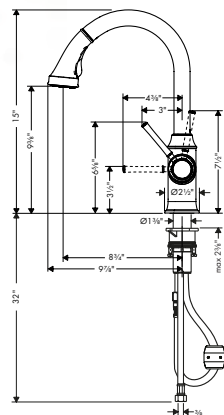

Talis® C

Talis C HighArc Kitchen Faucet, 2-Spray Pull-Down, 1.75 GPM

- Swivel range 150°
- Aerated spray, Needle spray
- Locking spray diverter (reverts to default spray mode upon valve closing)
- MagFit magnetic sprayhead docking
- Deck mounted
- Flow: 1.75 GPM (6.6 L/Min)
- Ceramic cartridge
- 3/8" connections
- Integrated double backflow prevention
- Extension length Up to 19 5/8" (50cm)

Includes

- Base Plate for Single-Hole Kitchen Faucets, 10" (# 14019xxx)

Finish	Part No.	List $
chrome	04215000	788
brushed gold optic	04215250	1,041
matte black*	04215670	1,041
steel optic	04215800	1,041
polished nickel	04215830	1,001
rubbed bronze	04215920	1,041