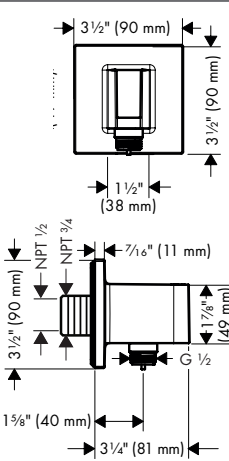

FixFit E Wall Outlet with Handshower Holder

- Consists of: Wall connector, Escutcheon
- Version: Plastic housing with internal water supply made of plastic
- All Hansgrohe hand showers
- Wall-mounted
- Connection type: 1/2" NPT, 3/4" NPT

chrome	26889001	153
brushed bronze	26889141	202
brushed black	26889341	202
chrome		
matte black	26889671	202
matte white	26889701	202
polished gold optic	26889991	194

Available Spring 2023