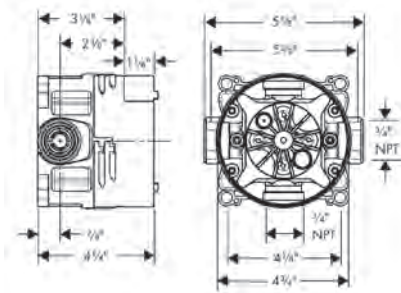

iBox universal Rough, with Service Stops, 3/4"

- 3/4" NPT
- 180° rotationally-symmetric installation
- Sound-decoupled installation

01850181 198

Optional Parts

- Installation Set, iBox Universal Plus Rough 96615000 57