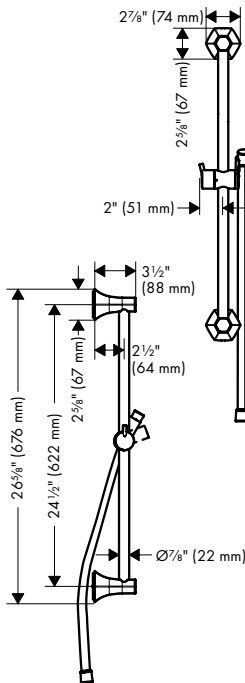

Locarno Wallbar, 24"

- Consists of: Wallbar, Handshower hose, Slider
- Hose nut: For shower hoses with conical nut on both sides
- Profile stand pipe: Round
- Angle-adjustable holder pivots left and right, slides easily and locks in place

Includes

- Handshower Hose Techniflex, 63" (# 28276xxx)

Alternate Version

- **Locarno Wallbar, 36"**

Optional Parts

- **Casetta** Soap Dish Puro
- **Casetta** Soap Dishes

chrome	04829000	242
brushed gold optic	04829250	320
matte black	04829670	320
brushed nickel	04829820	320
polished nickel	04829830	308

chrome	04832000	279
brushed gold optic	04832250	367
matte black	04832670	367
brushed nickel	04832820	367
polished nickel	04832830	354

chrome	28679000	74
clear	28675000	120