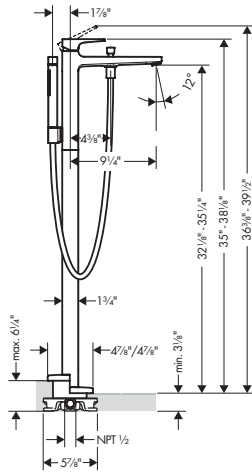

Bath

Metropol Freestanding Tub Filler Trim with Lever Handle and 1.75 GPM Handshower

- Spray type hand shower: IntenseRain, Full
- Flow: 5.28 GPM (20 L/Min)
- Ceramic cartridge
- Integrated double backflow prevention

Finish	Part No.	List $
chrome	32532001	2,866
brushed bronze	32532141	3,783
brushed black	32532341	3,783
chrome		
matte black	32532671	3,783
matte white	32532701	3,783
brushed nickel	32532821	3,783

Required Parts

- Rough, Freestanding Tub Filler 10452181 887