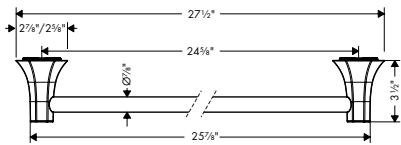

**Locarno Towel Bar, 18"**

- Wall-mounted
- Metal
- Fixed
- Concealed fastening

chrome	04834000	159
brushed gold optic	04834250	211
matte black	04834670	211
brushed nickel	04834820	211
polished nickel	04834830	203