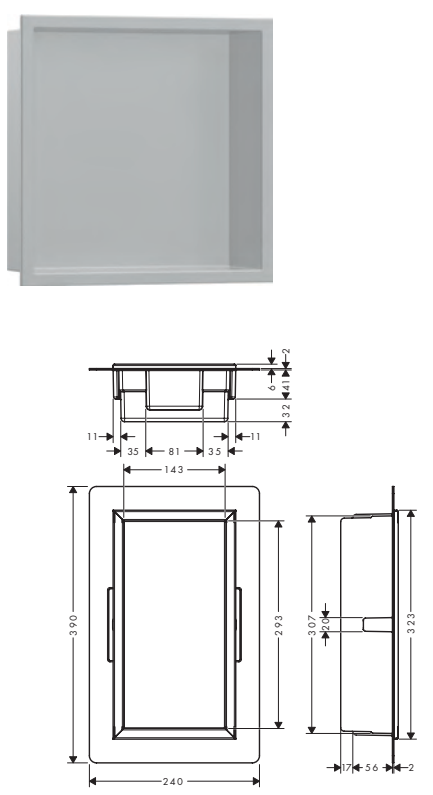

XtraStoris Original Wall niche with frame 12"x 12"x 5 1/2"

concrete grey	56093380	647
matte black	56093670	647
matte white	56093700	647

- Consists of: Wall niche with frame, Sealing set
- Installation depth: 100 mm (4")
- Where to use: New construction, Renovation
- Easy to clean surface
- Suitable for use in wet areas
- Wall type: Drywall construction, Solid wall construction
- Material sealing set: Polystyrene (PS)
- Material wall niche: Stainless Steel 304 (1.4301)
- Surface of the wall niche powder-coated stainless steel
- Dimensions wall niche: 11 7/8" x 11 7/8" x 5 1/2" (HxWxD)
- Required dimensions for sealing set: 12 3/8" x 12 3/4" x 5 1/2" (HxWxD)

Alternate Version

· XtraStoris Original Wall niche with frame 12"x 6"x 4"	see page 412	56057xx0	752
· XtraStoris Original Wall niche with frame 12"x 6"x 5 1/2"	see page 412	56092xx0	518
· XtraStoris Original Wall niche with frame 12"x 12"x 4"	see above	56061xx0	854
· XtraStoris Original Wall niche with frame 12"x 24"x 4"	see page 414	56064380	1,204
· XtraStoris Original Wall niche with frame 12"x 36"x 4"	see page 414	56067xx0	1,314