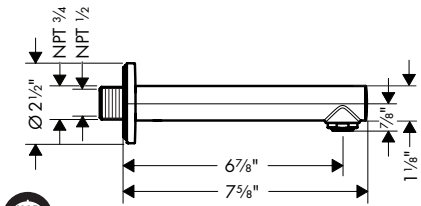

Talis S Tub Spout

- Solid Brass
- Includes: 1/2" female and 3/4" male adaptor

chrome	72410001	195
brushed bronze	72410141	259
brushed black	72410341	259
chrome		
matte black	72410671	259
matte white	72410701	259
brushed nickel	72410821	259