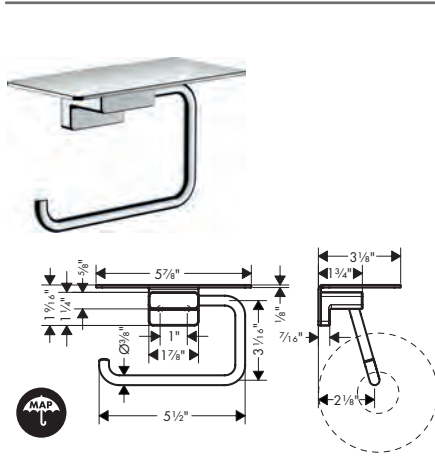

**Brushed Nickel Available Spring 2023**  
**All Other Finishes Available Now**

**AddStoris Toilet Paper Holder with Shelf**

- Wall-mounted
- Metal
- With mounting material
- Concealed fastening
- Diameter of drilled hole: 6 mm (1/4")