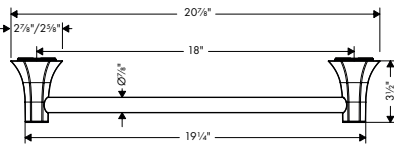

**Locarno Towel Bar, 18"**

- Wall-mounted
- Metal
- Fixed
- Concealed fastening

chrome	04834000	159
brushed gold optic	04834250	211
matte black	04834670	211
brushed nickel	04834820	211
polished nickel	04834830	203