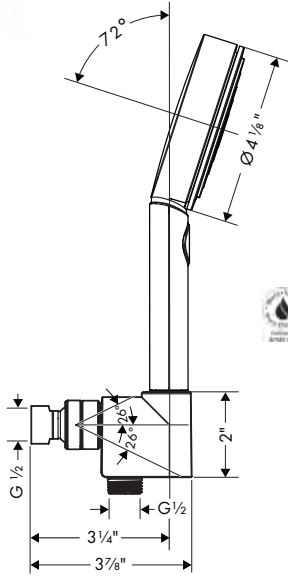

Handshower Sets

Pulsify Select S Handshower Set 105 3-Jet, 2.5 GPM

- Consists of: Handshower, Handshower holder, Handshower hose
- Integrated support function
- Spray modes: PowderRain, IntenseRain, Pulsating Massage
- Select button for comfortable alternation of spray modes
- Flow: 2.5 GPM (9.5 L/Min)
- Pivot connector prevents hose from tangling
- Rinseable sieve insert

Finish	Part No.	List $
chrome	04917000	194
matte black	04917670	257
brushed nickel	04917820	257

Includes

- Pulsify Select S Handshower 105 3-Jet, 2.5 GPM (# 24111xxx)
- Showerarm Mount for Handshower (# 04580xxx)
- Handshower Hose Techniflex, 63" (# 28276xxx)

EcoRight Version

Pulsify Select S Handshower Set 105 3-Jet, 1.75 GPM

chrome	04918000	194
matte black	04918670	257
brushed nickel	04918820	257