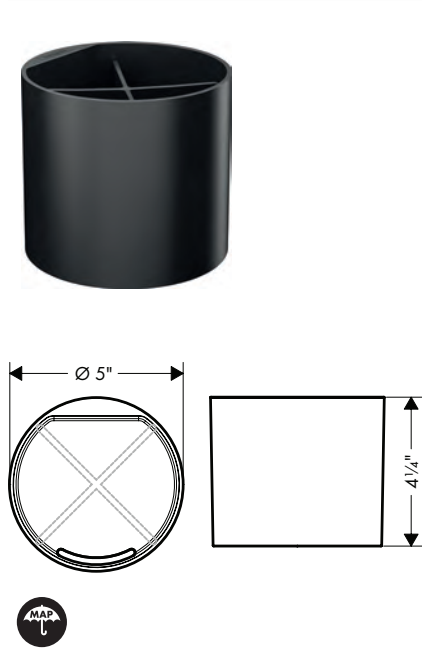

WallStoris Tumbler

- Consists of: Tumbler, Partition wall
- Plastic dyed through
- Recess for draining water
- Accessory can be clicked onto the wall bar
- Ideal to store shampoo, razors, tooth paste
- With a partition that can be repositioned or removed
- Dishwasher safe, easy to clean

matte black	27921670	44
matte white	27921700	44

Required Parts

· WallStoris Wall bar, 20"	matte black matte white	27902670 27902700	55 55
· WallStoris Wall bar, 28"	matte black matte white	27904670 27904700	66 66