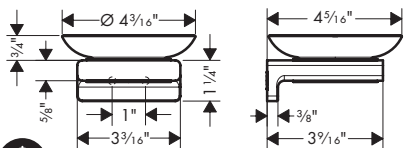

AddStoris Soap Dish

chrome	41746000	83
brushed nickel	41746820	109

- Wall-mounted
- Material recess: Matt glass
- Metal holder
- With mounting material
- Concealed fastening
- Diameter of drilled hole: 6 mm (1/4")