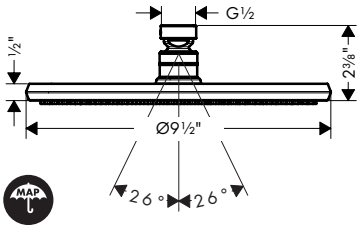

**Locarno™ Showerhead**

**Locarno Showerhead 240**  
1-Jet, 2.5 GPM

- Shower head size: 240 mm (9 5/8")
- Spray modes: PowderRain
- Spray face finish: Chrome
- Flow: 2.5 GPM (9.5 L/Min)

Finish	Part No.	List \$
chrome	04823000	682
brushed gold optic	04823250	901
matte black	04823670	901
brushed nickel	04823820	901
polished nickel	04823830	866