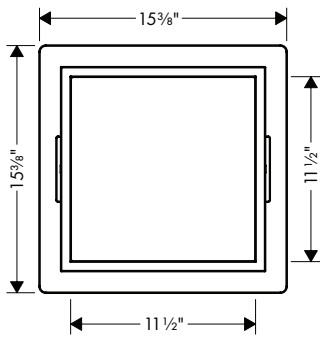

**Alternate Version**

- **XtraStoris Individual Wall niche Matte Black with design frame 12"x 12"x 4"**

brushed bronze	56098140	950
brushed black	56098340	950
chrome		
matte black	56098670	950
matte white	56098700	950
brushed stainless steel	56098800	950
polished gold optic	56098990	950