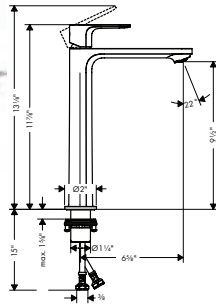

Rebris E Single-Hole Faucet
110 with Pop-Up Drain,
1.2 GPM

Finish

Part No.

List $

chrome
matte black
brushed nickel

72557001
72557671
72557821

230
304
304

- Consists of: Single-handle faucet, Pop-up assembly
- Spout height: 109 mm (4 5/16")
- Spray modes: Aerated spray
- Ceramic cartridge
- Pop-up drain

Available Spring 2023

NEW