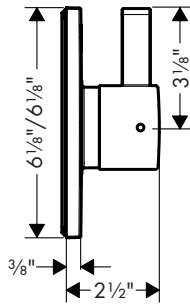

Required Parts (choose one)

· Rough, Quattro 3-Way Diverter, 3/4"	15930181	321
· Rough, Quattro Green 3-Way Diverter (no shared function), 3/4"	15936181	321
· Rough, Trio 2-Way Diverter without Shut-Off, 3/4"	15984181	256