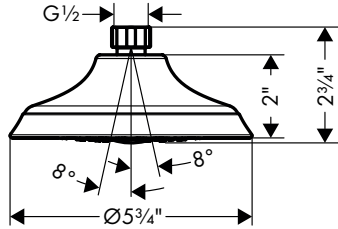

Joleena™ Showerhead

Joleena Showerhead 150
1-Jet, 2.5 GPM

- Shower head size: 150 mm (5 7/8")
- Spray modes: Rain
- 45 no-clog spray channels
- Spray face finish: Fully-finished matching spray face
- Flow: 2.5 GPM (9.5 L/Min)

Finish	Part No.	List $
chrome	04933000	95
matte black	04933670	126
brushed nickel	04933820	126
polished nickel	04933830	122

EcoRight Version

- **Joleena Showerhead 150** 1-Jet, 1.75 GPM

chrome	04780000	95
matte black	04780670	126
brushed nickel	04780820	126
polished nickel	04780830	122

- **Joleena Showerhead 150** 1-Jet, 1.5 GPM

chrome	04781000	95
matte black	04781670	126
brushed nickel	04781820	126
polished nickel	04781830	122