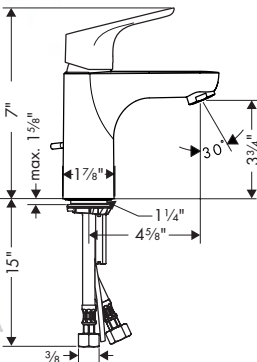

Focus Single-Hole Faucet 100 with Pop-Up Drain, 1.2 GPM

- chrome
- brushed nickel

- 04371000
- 04371820

- 286
- 377

- Spray modes: Aerated spray
- Flow: 1.2 GPM (4.5 L/Min)
- Ceramic cartridge
- Includes pop-up drain