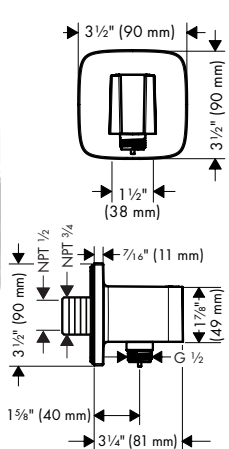

Wall Outlets

NEW

FixFit Q Wall Outlet with Handshower Holder

- Consists of: Wall connector, Escutcheon
- Version: Plastic housing with internal water supply made of plastic
- All Hansgrohe hand showers
- Wall-mounted
- Connection type: 1/2" NPT, 3/4" NPT

Finish	Part No.	List $
chrome	26887001	153
brushed bronze	26887141	202
brushed black	26887341	202
chrome		
matte black	26887671	202
matte white	26887701	202
polished gold optic	26887991	194

Available Spring 2023

NEW