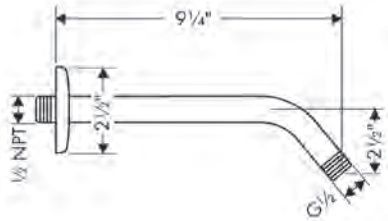

Showerarms

Showerarm Standard 9"

- Length: 229 mm (9.06")
- Brass
- Connection type: 1/2" NPT
- Showerarm, Escutcheon, Included mounting plate provides additional support

chrome	04186003	97
brushed nickel	04186823	127
polished nickel	04186833	123
rubbed bronze	04186923	127