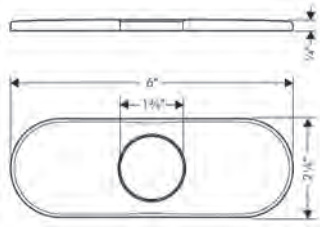

E&S Accessories Base Plate
for Contemporary Single-Hole
Faucets, 6"

- For concealing basin holes
- Metal

Finish

- chrome
- brushed nickel

Part No.

- 06490000
- 06490820

List $

- 75
- 99