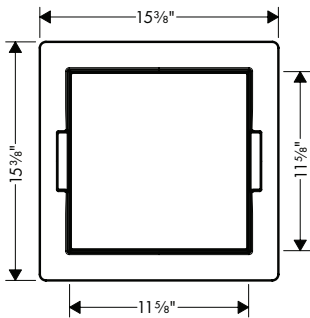

XtraStoris Minimalistic Wall niche frameless 12"x 12"x 5 1/2"

- Consists of: Wall niche frameless, Sealing set
- Installation depth: 140 mm (5 1/2")
- Where to use: New construction, Renovation
- Variable installation depth
- Easy to clean surface
- Installable flush with the wall or as a design element sticking out (up to 2 1/8")
- Frameless design
- Suitable for use in wet areas
- Easy adjustment to tile thickness
- Wall type: Solid wall construction, Drywall construction
- Material sealing set: Polystyrene (PS)
- Material wall niche: Stainless Steel 304 (1.4301)
- Dimensions wall niche: 11 7/8" x 11 7/8" x 5 1/2" (HxWxD)
- Required dimensions for sealing set: 12 3/8" x 12 3/4" x 5 1/2" (HxWxD)

Finish	Part No.	List $
matte black	56079670	788
matte white	56079700	788
brushed stainless steel	56079800	788

Alternate Version

· XtraStoris Minimalistic Wall niche frameless 12"x 6"x 4"	matte black	56070670	650
	matte white	56070700	650
	brushed stainless steel	56070800	650
· XtraStoris Minimalistic Wall niche frameless 12"x 12"x 4"	matte black	56073670	753
	matte white	56073700	753
	brushed stainless steel	56073800	753
· XtraStoris Minimalistic Wall niche frameless 12"x 6"x 5 1/2"	matte black	56076670	680
	matte white	56076700	680
	brushed stainless steel	56076800	680