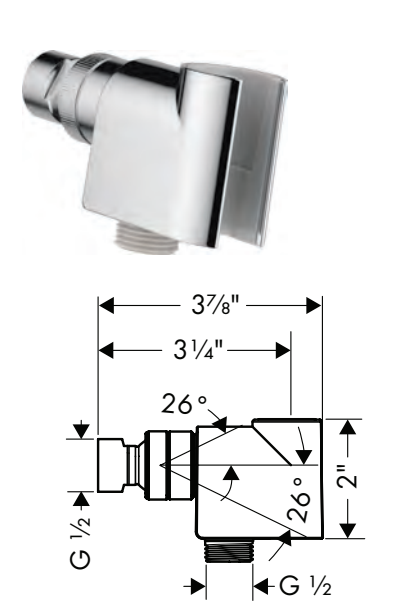

Finish	Part No.	List $
Showerarm Mount for Handshower · For all 1/2" hoses · For shower hoses with conical nut on both sides	chrome	04580000	48
	matte black	04580670	63
	brushed nickel	04580820	63
	polished nickel	04580830	60
	rubbed bronze	04580920	63