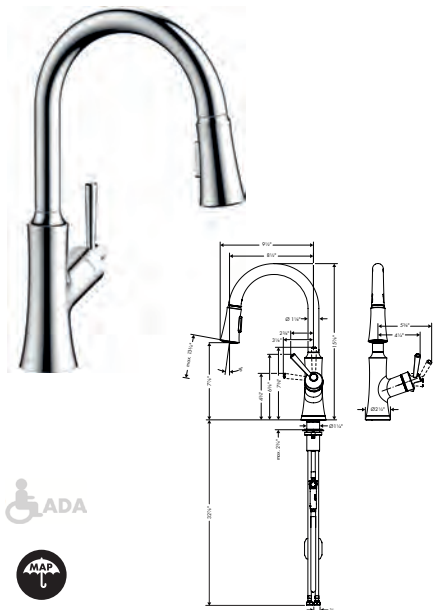

Joleena HighArc Kitchen Faucet, 2-Spray Pull-Down, 1.75 GPM

- Swivel range 150°
- Aerated spray, Needle spray
- Toggle spray diverter with pause feature (allows temporary stop of water stream)
- MagFit magnetic sprayhead docking
- Deck mounted
- Flow: 1.75 GPM (6.6 L/Min)
- Ceramic cartridge
- 3/8" hoses
- Integrated double backflow prevention
- Extension length Up to 13 3/4" (31.5cm)

chrome	04793000	485
matte black	04793670	639
steel optic	04793800	639
polished nickel	04793830	615