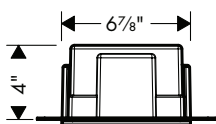

XtraStoris Rock Wall niche with tileable door 12"x 6"x 4"

matte black	56082670	785
matte white	56082700	785
brushed stainless steel	56082800	785

- Consists of: Wall niche with tileable door, Sealing set
- Tileable Push-Open door
- Depth of the tileable door: 12 mm (½")
- Installation depth: 100 mm (4")
- Where to use: Renovation, New construction
- Variable installation depth
- Easy to clean surface
- Suitable for use in wet areas
- Easy adjustment to tile thickness
- Wall type: Solid wall construction, Drywall construction
- Material sealing set: Polystyrene (PS)
- Material wall niche: Stainless Steel 304 (1.4301)
- Dimensions wall niche: 11⅞" x 5⅞" x 4" (HxWxD)
- Required dimensions for sealing set: 12⅜" x 6⅞" x 4" (HxWxD)