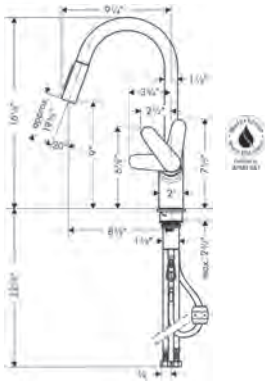

Focus®

Focus HighArc Kitchen Faucet, 2-Spray Pull-Down, 1.75 GPM

- Swivel range 150°
- Laminar spray, Needle spray
- Toggle spray diverter
- MagFit magnetic sprayhead docking
- Deck mounted
- Flow: 1.75 GPM (6.6 L/Min)
- Ceramic cartridge
- 3/8" connections
- Integrated double backflow prevention
- Extension length Up to 19 5/8" (50cm)

Alternate Version

- **Focus HighArc Kitchen Faucet, 2-Spray Pull-Down, 1.5 GPM**

Finish	Part No.	List $
chrome	04505000	613
brushed gold optic*	04505250	809
brushed black	04505340	837
chrome*		
matte black*	04505670	809
steel optic	04505800	809
polished nickel*	04505830	804