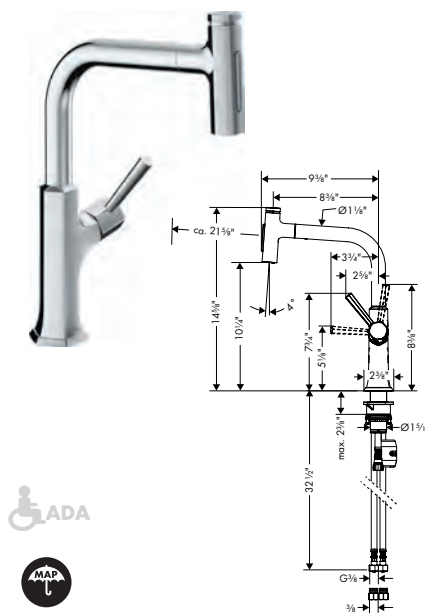

Locarno Select HighArc Kitchen Faucet, 2-Spray Pull-Out, 1.75 GPM

- Swivel range 150°
- Aerated spray, Needle spray
- Toggle spray diverter
- Select button Provides convenient start/stop of the water flow at the sprayhead
- MagFit magnetic sprayhead docking
- Deck mounted
- Flow: 1.75 GPM (6.6 L/Min)
- Ceramic cartridge
- Integrated double backflow prevention
- 1 3/8" Mounting hole required

chrome	04855000	855
brushed gold optic	04855250	1,129
matte black	04855670	1,129
steel optic	04855800	1,129
polished nickel	04855830	1,087

Alternate Version

- **Locarno Select HighArc Kitchen Faucet, 2-Spray Pull-Out with sBox, 1.75 GPM**

chrome	04828000	944
brushed gold optic	04828250	1,247
matte black	04828670	1,247
steel optic	04828800	1,247
polished nickel	04828830	1,198