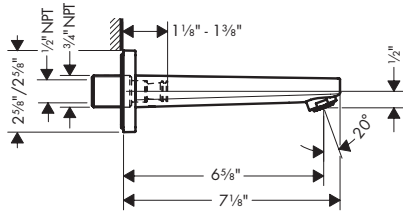

Tub Spouts

Metropol Tub Spout

- Solid Brass
- Includes: 1/2" female and 3/4" male adaptor

Finish	Part No.	List $
chrome	32542001	257
brushed bronze	32542141	339
brushed black	32542341	339
chrome		
matte black	32542671	339
matte white	32542701	339
brushed nickel	32542821	339