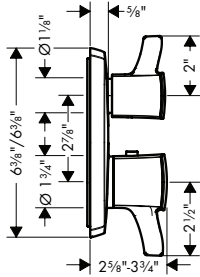

**Optional Parts**

· Installation Set, iBox Universal Plus Rough	96615000	57
---	----------	----

**Ecostat® Classic Square Trims**

**Ecostat Classic** Thermostatic Trim with Volume Control, Square

- Volume control for 1 outlet
- Flow: 6.0 GPM (22.7 L/Min)
- Thermostatic cartridge, Ceramic cartridge
- Anti-scald 100° safety stop
- Optimized for water-efficient shower products