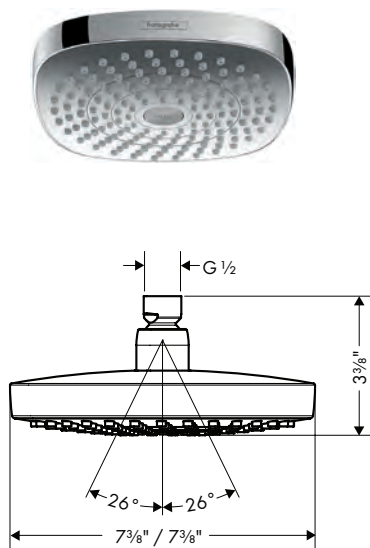

Cromia Select E Showerhead
180 2-Jet, 2.5 GPM

- Shower head size: 180 mm (7 1/8")
- Spray modes: Rain, IntenseRain
- Select button for comfortable alternation of spray modes
- 147 no-clog spray channels
- Spray face finish: Fully-finished matching spray face
- Flow: 2.5 GPM (9.5 L/Min)
- Spray face removable for cleaning

chrome	04925000	362
brushed nickel	04925820	478

EcoRight Version

- **Cromia Select E** Showerhead 180 2-Jet, 1.8 GPM
- **Cromia Select E** Showerhead 180 2-Jet, 1.5 GPM

chrome	04387000	350
white/chrome	04387400	350
brushed nickel	04387820	462
chrome	26817001	362
brushed nickel	26817821	478