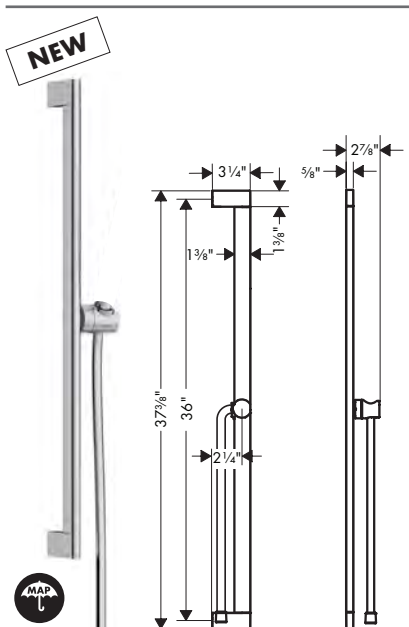

**Includes**

- Handshower Hose Techniflex, 63" (#28276xxx)

**Alternate Version**

- **Unica Wallbar Raindance E, 60"**

chrome

27645000

558

**Unica Wallbar, 36"**