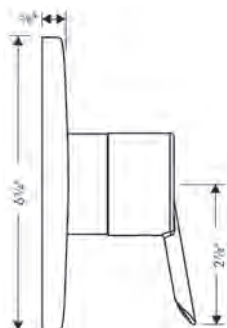

Commercial Trims

Commercial Pressure Balance Trim S

- Temperature and on/off control for 1 outlet
- Flow: 5.44 GPM (20.6 L/Min)
- Integrated bypass for use with diverter tub spouts

Required Parts

- **iBox universal** Rough, with Service Stops, 3/4"

Finish	Part No.	List $
chrome	04441000	235
brushed nickel	04441820	310

01850181	198