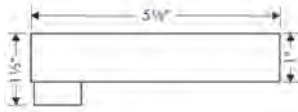

Accessories for showers

Casetta Soap Dish Puro

- Arms swivel independently
- For shower bars with 22mm (0.86") diameter

chrome	28679000	74