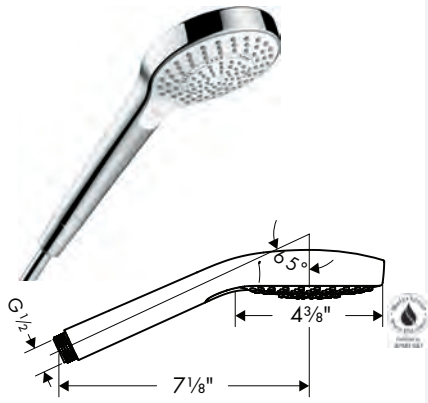

Handshowers

Cromo Select S Handshower
110 3-Jet, 2.5 GPM

- Spray modes: SoftRain, IntenseRain, Pulsating Massage
- 121 no-clog spray channels
- Select button for comfortable alternation of spray modes
- Spray face finish: Easy cleanable plastic spray disc
- Flow: 2.5 GPM (9.5 L/Min)

Finish	Part No.	List $
white/chrome	04947400	152
brushed nickel	04947820	200

EcoRight Version

- **Cromo Select S** Handshower 110 3-Jet, 1.75 GPM

white/chrome	04724400	152
brushed nickel	04724820	200