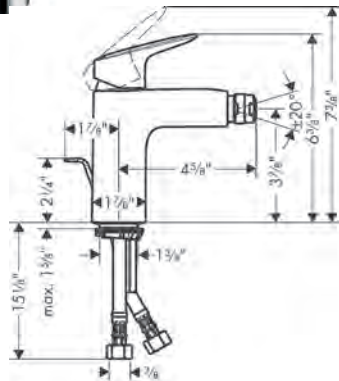

Bidet

Logis Single-Hole Bidet Faucet

chrome	71200001	229
brushed nickel	71200821	303

- Spout height: 99 mm
- Pivoting aerator
- Flow: 1.5 GPM (5.7 L/Min)
- Ceramic cartridge
- Includes pop-up drain