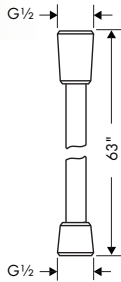

Handshower Hose

Handshower Hose Techniflex, 63"

- High-quality shower hose
- Pivot connector prevents hose from tangling
- No-kink hose
- Connection thread: G 1/2

Alternate Version

- Handshower Hose Techniflex, 80"

Finish	Part No.	List $
chrome	28276003	71
brushed nickel	28276823	94

chrome	28274000	94
brushed nickel	28274820	125