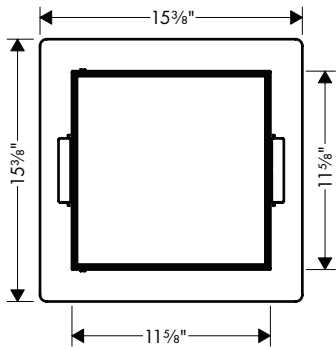

XtraStoris Rock Wall niche
with tileable door
12"x 12"x 5 1/2"

- Consists of: Wall niche with tileable door, Sealing set
- Tileable Push-Open door
- Depth of the tileable door: 12 mm (1/2")
- Installation depth: 140 mm (5 1/2")
- Where to use: New construction, Renovation
- Variable installation depth
- Easy to clean surface
- Suitable for use in wet areas
- Easy adjustment to tile thickness
- Wall type: Solid wall construction, Drywall construction
- Material sealing set: Polystyrene (PS)
- Material wall niche: Stainless Steel 304 (1.4301)
- Dimensions wall niche: 11 7/8" x 11 7/8" x 5 1/2" (HxWxD)
- Required dimensions for sealing set: 12 3/8" x 12 3/4" x 5 1/2" (HxWxD)

Finish	Part No.	List $
matte black	56091670	907
matte white	56091700	907
brushed stainless steel	56091800	907

Alternate Version

· XtraStoris Rock Wall niche with tileable door 12"x 6"x 4"	matte black	56082670	785
	matte white	56082700	785
	brushed stainless steel	56082800	785
· XtraStoris Rock Wall niche with tileable door 12"x 12"x 4"	matte black	56085670	897
	matte white	56085700	897
	brushed stainless steel	56085800	897
· XtraStoris Rock Wall niche with tileable door 12"x 6"x 5 1/2"	matte black	56088670	795
	matte white	56088700	795
	brushed stainless steel	56088800	795