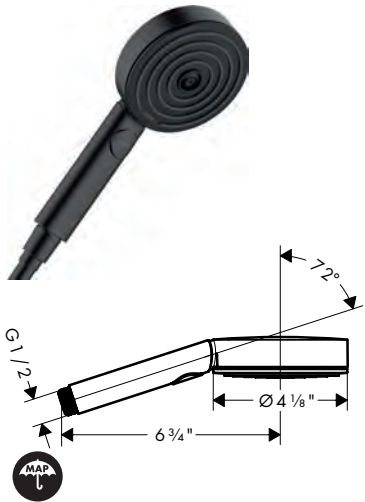

Recommended Handshowers

Pulsify Select S Handshower
105 3-Jet, 2.5 GPM

- Spray modes: PowderRain, IntenseRain, Pulsating Massage
- Select button for comfortable alternation of spray modes
- Spray face finish: Graphite
- Flow: 2.5 GPM (9.5 L/Min)

Finish	Part No.	List $
chrome	24111001	90
matte black	24111671	118
brushed nickel	24111821	118

EcoRight Version

- **Pulsify Select S Handshower 105 3-Jet** Relaxation 1.75 GPM

chrome	24112001	90
matte black	24112671	118
brushed nickel	24112821	118