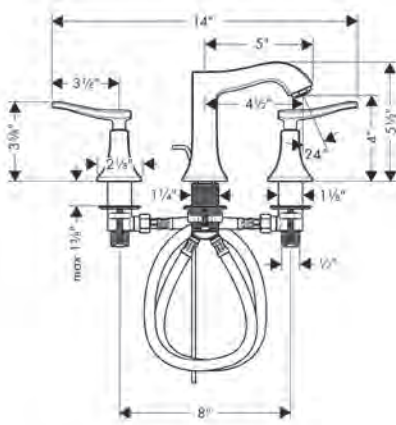

Bath

Metris C Tub Spout

- Solid Brass
- Includes: 1/2" female and 3/4" male adaptor

chrome	13413001	211
brushed nickel	13413821	278
polished nickel	13413831	268
rubbed bronze	13413921	278