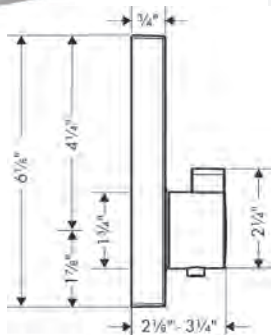

ShowerSelect Thermostatic Trim for 2 Functions, Square

- Select push-button on/off control for 2 outlets
- Outlets may be operated simultaneously
- Flow: 8.0 GPM (30.3 L/Min) / 2.0 GPM (7.6 L/Min)
- Thermostatic cartridge, Start/stop cartridge
- Anti-scald 100° safety stop
- Optimized for water-efficient shower products
- Trim comes with Select buttons: Handshower and Overhead Shower
- Optional accessory to limit total flow to 2.0 GPM @ 80 psi where required

Finish	Part No.	List $
chrome	15763001	833
matte black	15763671	1,099
brushed nickel	15763821	1,099

Required Parts

- **iBox universal** Rough, with Service Stops, 3/4"

01850181	198