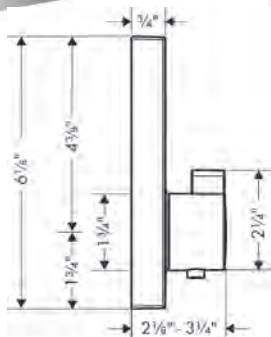

Recommended Shower Trims

ShowerSelect Thermostatic Trim for 1 Function, Square

- Select push-button on/off control for 1 outlet
- Flow: 7.0 GPM (26.5 L/Min)
- Thermostatic cartridge, Start/stop cartridge
- Anti-scald 100° safety stop
- Optimized for water-efficient shower products
- Thermostat is delivered with On/Off button

Finish	Part No.	List $
chrome	15762001	793
matte black	15762671	1,047
brushed nickel	15762821	1,047

Required Parts

- **iBox universal** Rough, with Service Stops, 3/4"

01850181	198