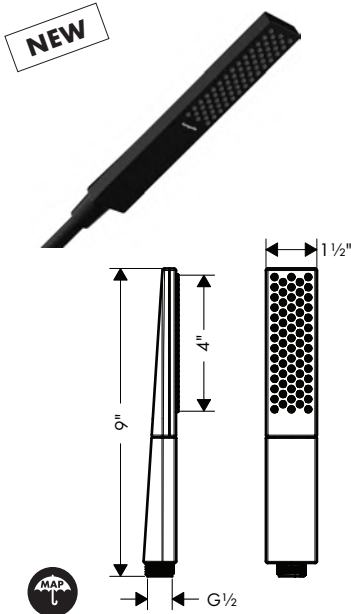

Pulsify™ E

NEW

Pulsify E Baton Handshower
100 1-Jet, 2.5 GPM

- Spray modes: PowderRain

chrome	24322001	99
matte black	24322671	131
brushed nickel	24322821	131

EcoRight Version

- **Pulsify E** Baton Handshower 100 1-Jet, 1.75 GPM

chrome	24321001	99
matte black	24321671	131
brushed nickel	24321821	131

Available Spring/Summer 2023