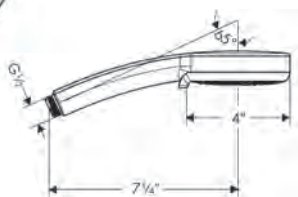

Handshowers