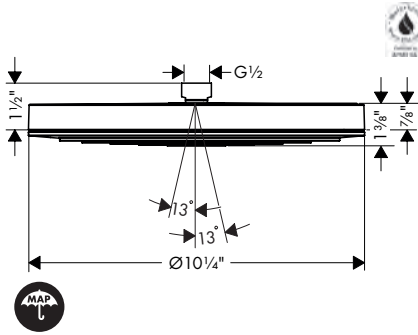

Available Spring 2023

**Recommended Showerheads**

**NEW**

**Pulsify S Showerhead 260**  
1-Jet, 2.5 GPM

- Shower head size: 260 mm (10 1/4")
- Spray modes: PowderRain
- Fast Drain empties the overhead shower from an angle of 10°
- Spray face finish: Graphite
- Flow: 2.5 GPM (9.5 L/Min)