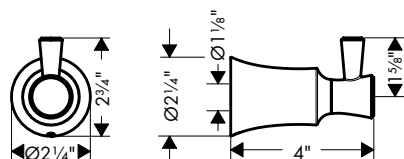

Joleena Hook

- Wall-mounted
- Metal holder

chrome	04788000	32
matte black	04788670	42
brushed nickel	04788820	42
polished nickel	04788830	41