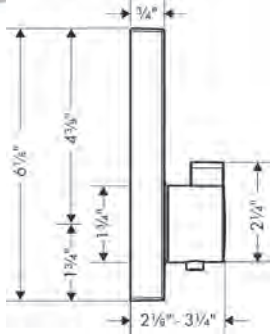

ShowerSelect® Trims

ShowerSelect Thermostatic Trim for 1 Function, Square

- Select push-button on/off control for 1 outlet
- Flow: 7.0 GPM (26.5 L/Min)
- Thermostatic cartridge, Start/stop cartridge
- Anti-scald 100° safety stop
- Optimized for water-efficient shower products
- Thermostat is delivered with On/Off button

Finish	Part No.	List $
chrome	15762001	793
brushed bronze	15762141	1,047
brushed black	15762341	1,047
chrome		
matte black	15762671	1,047
matte white	15762701	1,047
brushed nickel	15762821	1,047

Required Parts

· iBox universal Rough, with Service Stops, 3/4"	01850181	198