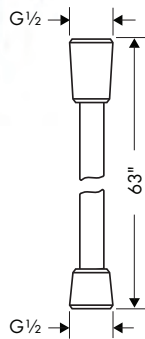

Handshower Hose

Handshower Hose Techniflex, 63"

- High-quality shower hose
- Pivot connector prevents hose from tangling
- No-kink hose
- Connection thread: G 1/2

Alternate Version

- Handshower Hose Techniflex, 80"

Finish	Part No.	List $
chrome	28276003	71
brushed nickel	28276823	94
polished nickel	28276833	91
rubbed bronze	28276923	94
chrome	28274000	94
brushed nickel	28274820	125
polished nickel	28274830	120