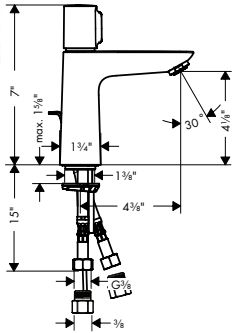

Select Faucets

Talis Select E Single-Hole Faucet 110 with Pop-Up Drain, 1.2 GPM

- Spray modes: Aerated spray
- Flow: 1.2 GPM (4.5 L/Min)
- Select cartridge for easy, intuitive operation: Push handle to turn water on and off, and turn to adjust temperature
- Includes pop-up drain

Finish

- chrome
- brushed nickel

Part No.

- 71750001
- 71750821

List $

- 334
- 442