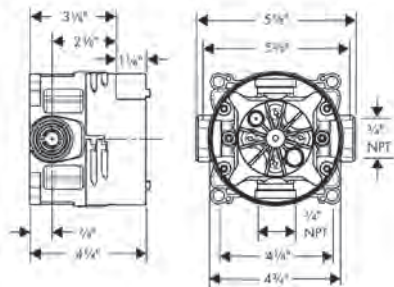

iBox universal Rough, with Service Stops, 3/4"

01850181	198

- 3/4" NPT
- 180° rotationally-symmetric installation
- Sound-decoupled installation

Optional Parts

- Installation Set, iBox Universal Plus Rough

96615000	57