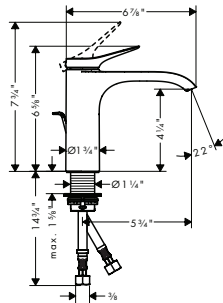

Vivenis Single-Hole Faucet 110 with Pop-Up Drain, 1.2 GPM

- Consists of: Single-handle faucet, Pop-up assembly
- Spray modes: WaterfallStream
- Flow: 1.2 GPM (4.5 L/Min)
- Ceramic cartridge
- Includes pop-up drain
- Material waste set: Metal

- chrome
- matte black
- matte white
- brushed nickel

75020001	455
75020671	601
75020701	601
75020821	601