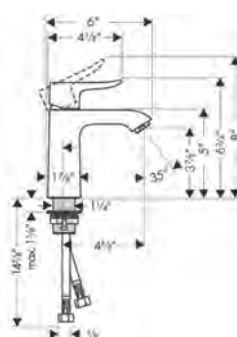

Metris Single-Hole Faucet 110 CoolStart, 1.2 GPM

chrome

31121001

396

- Spray modes: Aerated spray
- Flow: 1.2 GPM (4.5 L/Min)
- Ceramic cartridge
- Does not include: Pop-up assembly