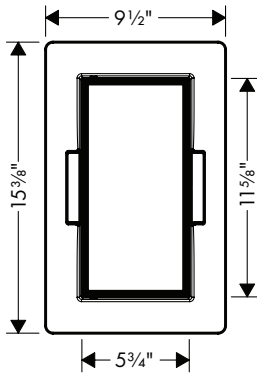

XtraStoris Rock Wall niche
with tileable door 12"x 6"x 5 1/2"

- Consists of: Wall niche with tileable door, Sealing set
- Tileable Push-Open door
- Depth of the tileable door: 12 mm (1/2")
- Installation depth: 140 mm (5 1/2")
- Where to use: New construction, Renovation
- Variable installation depth
- Easy to clean surface
- Suitable for use in wet areas
- Easy adjustment to tile thickness
- Wall type: Solid wall construction, Drywall construction
- Material sealing set: Polystyrene (PS)
- Material wall niche: Stainless Steel 304 (1.4301)
- Dimensions wall niche: 11 7/8" x 5 7/8" x 5 1/2" (HxWxD)
- Required dimensions for sealing set: 12 7/8" x 6 7/8" x 5 1/2" (HxWxD)

Finish	Part No.	List $
matte black	56088670	795
matte white	56088700	795
brushed stainless steel	56088800	795

Alternate Version

- **XtraStoris Rock** Wall niche with tileable door 12"x 6"x 4"
- **XtraStoris Rock** Wall niche with tileable door 12"x 12"x 4"
- **XtraStoris Rock** Wall niche with tileable door 12"x 12"x 5 1/2"

matte black	56082670	785
matte white	56082700	785
brushed stainless steel	56082800	785
matte black	56085670	897
matte white	56085700	897
brushed stainless steel	56085800	897
matte black	56091670	907
matte white	56091700	907
brushed stainless steel	56091800	907