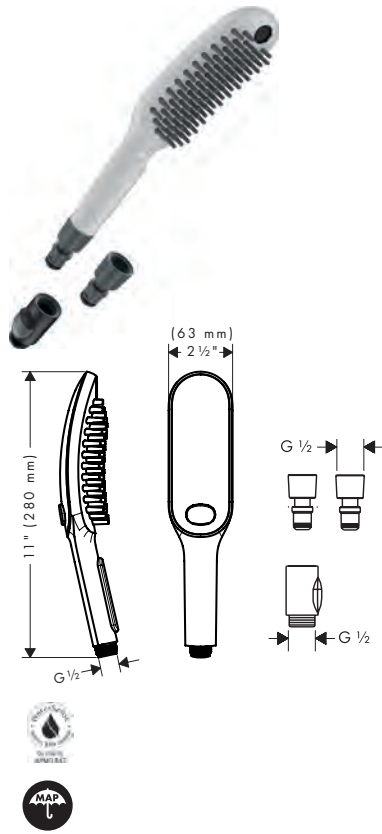

- chrome
- brushed nickel

- 26550001
- 26550821

- 285
- 376

**DogShower**

**DogShower 150, 3-Jet Select with Quick Connect, 1.75 GPM**

- Consists of: Handshower, Quick connector
- Shower head size: 150 x 63 mm
- Spray modes: Fur spray, Leg spray, Paw spray
- Select button for comfortable alternation of spray modes
- Flow: 1.75 GPM (6.6 L/Min)
- Elongated, brush-like nozzles (1,5 cm) for thorough cleaning with massage effect
- Ergonomic design
- Water Boost: boost function to increase waterflow when needed
- Suitable for continous flow water heaters
- Connection dimension: DN15
- Rinseable screen seal
- Integrated double backflow prevention