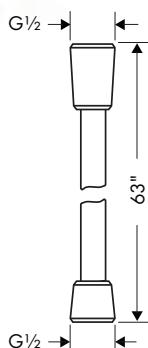

Handshowers

Cromo Select S Handshower
110 3-Jet, 2.5 GPM

- Spray modes: SoftRain, IntenseRain, Pulsating Massage
- 121 no-clog spray channels
- Select button for comfortable alternation of spray modes
- Spray face finish: Easy cleanable plastic spray disc
- Flow: 2.5 GPM (9.5 L/Min)

Finish	Part No.	List $
white/chrome	04947400	152
brushed nickel	04947820	200

EcoRight Version

- **Cromo Select S Handshower** 110 3-Jet, 1.75 GPM

white/chrome	04724400	152
brushed nickel	04724820	200

Cromo Select E Handshower
110 3-Jet, 2.5 GPM

- Spray modes: SoftRain, IntenseRain, Pulsating Massage
- 121 no-clog spray channels
- Select button for comfortable alternation of spray modes
- Spray face finish: Easy cleanable plastic spray disc
- Flow: 2.5 GPM (9.5 L/Min)

white/chrome	04948400	152
brushed nickel	04948820	200

EcoRight Version

- **Cromo Select E Handshower** 110 3-Jet, 1.75 GPM

white/chrome	04723400	152
brushed nickel	04723820	200

Handshower Hose

Handshower Hose Techniflex,
63"

- High-quality shower hose
- Pivot connector prevents hose from tangling
- No-kink hose
- Connection thread: G 1/2

chrome	28276003	71
brushed nickel	28276823	94

Alternate Version

- Handshower Hose Techniflex, 80"

chrome	28274000	94
brushed nickel	28274820	125