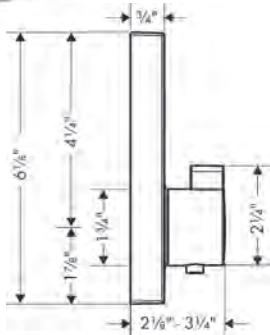

ShowerSelect Thermostatic Trim for 2 Functions, Square

- Select push-button on/off control for 2 outlets
- Outlets may be operated simultaneously
- Flow: 8.0 GPM (30.3 L/Min) / 2.0 GPM (7.6 L/Min)
- Thermostatic cartridge, Start/stop cartridge
- Anti-scald 100° safety stop
- Optimized for water-efficient shower products
- Trim comes with Select buttons: handshower and Rain
- Optional accessory to limit total flow to 2.0 GPM @ 80 psi where required

chrome	15763001	833
brushed bronze	15763141	1,099
brushed black	15763341	1,099
chrome		
matte black	15763671	1,099
matte white	15763701	1,099
brushed nickel	15763821	1,099

Required Parts

· iBox universal Rough, with Service Stops, 3/4"	01850181	198