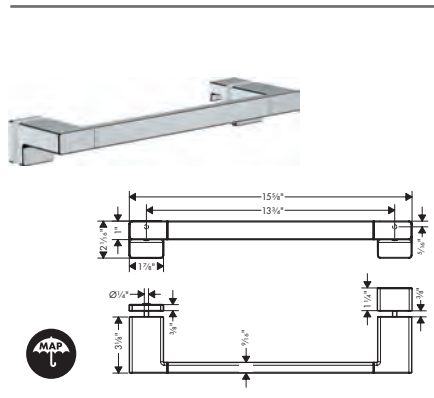

AddStoris Shower Door Handle

- Metal
- Metal holder
- Fixed
- With mounting material
- Glass thickness: 6 - 12 mm
- Concealed fastening
- Diameter of drilled hole: 6 mm (1/4")
- Can be used simultaneously as a bath towel holder

Finish	Part No.	List $
chrome	41759000	143
brushed bronze	41759140	189
brushed black	41759340	189
chrome		
matte black	41759670	189
matte white	41759700	189
brushed nickel*	41759820	189

**Brushed Nickel Available Spring 2023
All Other Finishes Available Now**