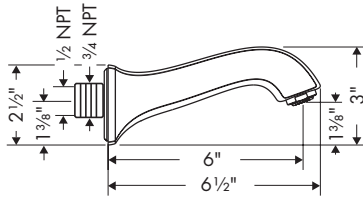

Metris C Widespread Faucet
100 with Pop-Up Drain,
1.2 GPM

- Spray modes: Aerated spray
- Flow: 1.2 GPM (4.5 L/Min)
- 90° ceramic valves
- Includes pop-up drain

Finish	Part No.	List $
chrome	31073001	821
brushed nickel	31073821	1,084
polished nickel	31073831	1,043
rubbed bronze	31073921	1,084

Bath

Metris C Tub Spout

- Solid Brass
- Includes: 1/2" female and 3/4" male adaptor

chrome	13413001	211
brushed nickel	13413821	278
polished nickel	13413831	268
rubbed bronze	13413921	278