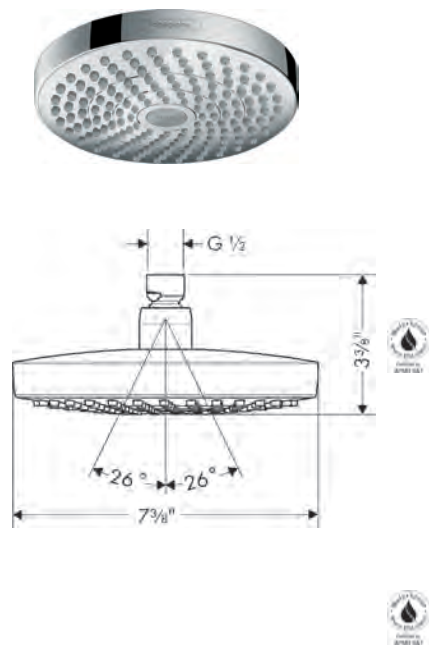

Showerheads

Croma Select S Showerhead
180 2-Jet, 2.5 GPM

- Shower head size: 180 mm (7 1/8")
- Spray modes: Rain, IntenseRain
- Select button for comfortable alternation of spray modes
- 147 no-clog spray channels
- Spray face finish: Fully-finished matching spray face
- Flow: 2.5 GPM (9.5 L/Min)
- Spray face removable for cleaning

Finish	Part No.	List $
chrome	04825000	362
brushed bronze	04825140	478
brushed gold optic	04825250	478
brushed black	04825340	478
chrome		
matte black	04825670	478
matte white	04825700	478
brushed nickel	04825820	478
polished nickel	04825830	459

EcoRight Version

- **Croma Select S Showerhead 180 2-Jet, 1.8 GPM**
- chrome 04388000 350
- brushed bronze 04388140 462
- brushed gold optic 04388250 462
- brushed black 04388340 462
- chrome white/chrome 04388400 350
- matte black 04388670 462
- matte white 04388700 462
- brushed nickel 04388820 462
- polished nickel 04388830 444

- **Croma Select S Showerhead 180 2-Jet, 1.5 GPM**
- chrome 26549001 362
- brushed nickel 26549821 478