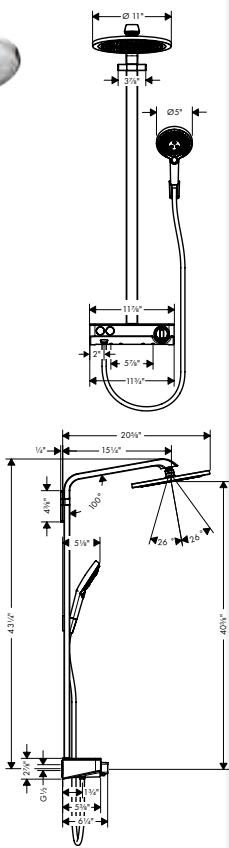

Croma® S Showerpipes

Finish

Part No.

List $

Croma S Showerpipe 280 with Select Shower Controls, 1.75 GPM

chrome

26548001

2,446

- Consists of: Showerhead, Handshower, Thermostatic shower mixer, Handshower hose, Handshower holder
- Spray type overhead shower: Rain
- Shelf top surface made of safety glass
- Flow: 1.75 GPM (6.6 L/Min)
- Thermostat prevents the housing from heating up, making showering even safer
- Anti-scald 100° safety stop
- Select push-button for on/off control
- Exposed installation
- Thermostatic cartridge
- Intrinsically safe against backflow
- Installation: Wall-mounted

Includes

- Croma Showerhead 280 1-Jet, 1.75 GPM (#26217xxx)
- Raindance Select S Handshower 120 3-Jet PowderRain, 1.75 GPM (#26036xxx)
- Handshower Hose Techniflex, 63" (#28276xxx)
- Handshower Holder S (#28331xxx)

Required Parts

- Showerpipe Basic Set

16181181

87

Showerpipe Basic Set

Showerpipe Basic Set

16181181

87