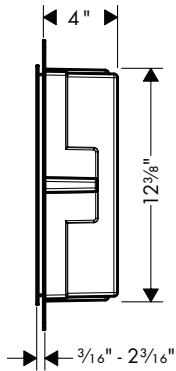

XtraStoris Individual Wall niche Matte Black with design frame 12"x 6"x 4"

- Consists of: Wall niche with design frame, Sealing set
- Body color: Matte black
- Installation depth: 100 mm (4")
- Where to use: New construction, Renovation
- Easy to clean surface
- Suitable for use in wet areas
- Wall type: Solid wall construction, Drywall construction
- Material sealing set: Polystyrene (PS)
- Material wall niche: Stainless Steel 304 (1.4301)
- With 2 mm thick design frame
- Dimensions wall niche: 11 7/8" x 5 7/8" x 4" (HxWxD)
- Required dimensions for sealing set: 12 3/8" x 6 7/8" x 4" (HxWxD)

Finish	Part No.	List $
brushed bronze	56095140	850
brushed black	56095340	850
chrome		
matte black	56095670	850
matte white	56095700	850
brushed stainless steel	56095800	850
polished gold optic	56095990	850

Alternate Version

- **XtraStoris Individual Wall niche Matte Black with design frame 12"x 12"x 4"**

brushed bronze	56098140	950
brushed black	56098340	950
chrome		
matte black	56098670	950
matte white	56098700	950
brushed stainless steel	56098800	950
polished gold optic	56098990	950