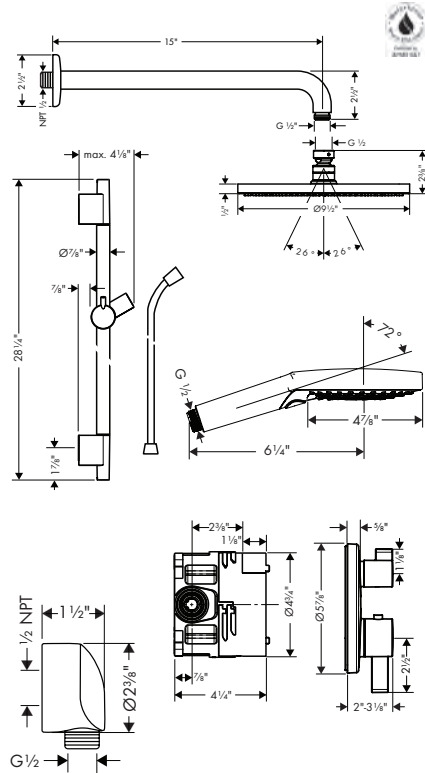

hansgrohe Showers
Shower Sets