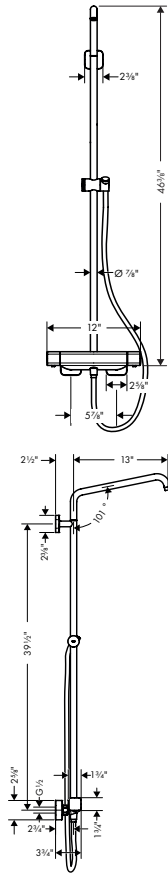

Croma® E Showerpipes

Croma E Showerpipe without Shower Components

Finish	Part No.	List $
chrome	26067001	909
brushed nickel	26067821	1,200

- Height-adjustable slider with locking push-button slider
- Shower arm swivels left and right
- Thermostat prevents the housing from heating up, making showering even safer
- Anti-scald 100° safety stop
- Integrated volume control/diverter for 2 functions
- Outlets may not be operated simultaneously
- Exposed installation
- Thermostatic cartridge
- Intrinsically safe against backflow
- Does not include: Showerhead, Hand shower

Includes

- Handshower Hose Techniflex, 63" (# 28276xxx)

Required Parts

· Showerpipe Basic Set	16181181	87