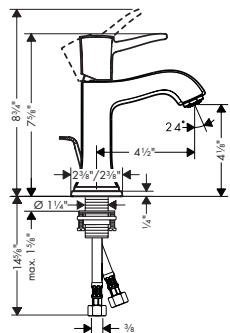

Faucets

Metropol Classic Single-Hole Faucet 110 with Pop-Up Drain, 1.2 GPM

- Spray modes: Aerated spray
- Flow: 1.2 GPM (4.5 L/Min)
- Ceramic cartridge
- Includes pop-up drain

Finish	Part No.	List $
chrome	3130001	487
brushed bronze	31300141	643
matte black	31300671	643
brushed nickel	31300821	643
polished nickel	31300831	618

Alternate Version

- **Metropol Classic Single-Hole Faucet 110 with Pop-Up Drain, 0.5 GPM**

chrome	31310001	487
brushed nickel	31310821	643