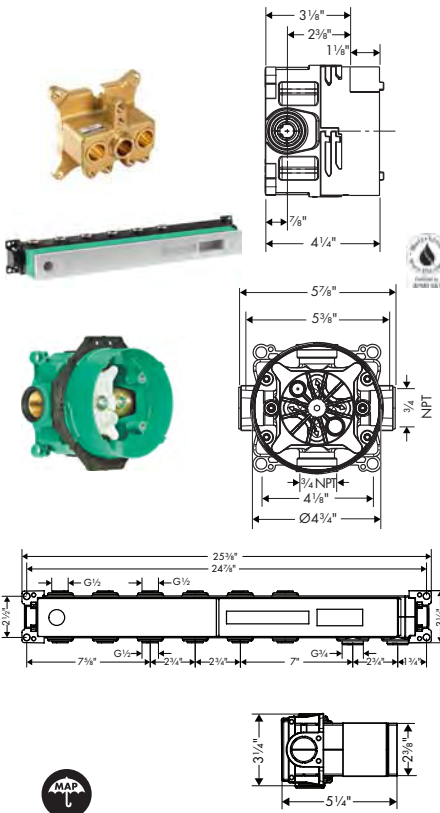

Rainfinity™ Shower System

Rainfinity Showerhead 250 3-Jet, 2.5 GPM with RainSelect Thermostatic Trim for 4 Functions

- Consists of: Showerhead, Thermostatic module
- Shower head size: 250 mm (9 7/8")
- Spray modes overhead shower: PowderRain, Intense PowderRain, RainStream
- Flow: 2.5 GPM (9.5 L/Min)
- Thermostat is delivered with buttons: handshower, PowderRain, Waterfall, Rain
- Description thermostat: RainSelect

Finish	Part No.	List $
matte white	04863700	3,510

EcoRight Version

- **Rainfinity Showerhead 250 3-Jet, 1.75 GPM with RainSelect Thermostatic Trim for 4 Functions**

matte white	04864700	3,510

Required Parts

- **Rainfinity Rough Set, Showerhead 250 3-Jet with RainSelect Thermostatic Trim**

	04865180	1,106

- **Rainfinity Wall Outlet 500 with Handshower Holder and Shelf**

matte white	26843701	693

Rainfinity Rough Set, Showerhead 250 3-Jet with RainSelect Thermostatic Trim

04865180	1,106

Required Parts (choose one)

- **Rainfinity Showerhead 250 3-Jet, 2.5 GPM with RainSelect Thermostatic Trim for 4 Functions**

matte white	04863700	3,510

- **Rainfinity Showerhead 250 3-Jet, 1.75 GPM with RainSelect Thermostatic Trim for 4 Functions**

matte white	04864700	3,510