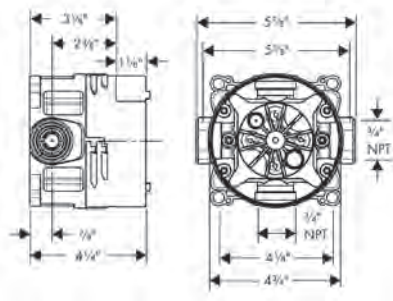

Showerheads

Rainfinity Showerhead 250
3-Jet with Wall Connector Trim,
2.5 GPM

Finish	Part No.	List $
chrome	26232001	2,346
matte black	26232671	2,995
matte white	26232701	2,995
brushed nickel	26232821	3,097

- Consists of: Showerhead, Wall connector, Green Diverter
- Shower head size: 250 mm (9 7/8")
- Spray modes: PowderRain, Intense PowderRain, RainStream
- Select button on thermostat
- Projection 273 mm (10 3/4")
- Middle spray disc: 151 mm (6")
- Spray face finish: Graphite
- Showerarm vertically inclinable by 10-30°
- Flow: 2.5 GPM (9.5 L/Min)
- Requires 3 supply lines
- Showerhead removable for cleaning

Includes

- Rough, Quattro Green 3-Way Diverter (no shared function), 3/4" (# 15936181)

EcoRight Version

- **Rainfinity Showerhead 250 3-Jet with Wall Connector Trim, 1.75 GPM**

chrome	26235001	2,346
matte black	26235671	2,995
matte white	26235701	2,995
brushed nickel	26235821	3,097

Optional Parts

- **Ecostat Diverter Trim Square Trio/Quattro**

chrome	04880000	204
matte black	04880670	269
matte white	04880700	269
brushed nickel	04880820	269

Required Parts

- **iBox universal Rough, with Service Stops, 3/4"**

01850181	198

iBox universal Rough, with Service Stops, 3/4"

01850181	198

- 3/4" NPT
- 180° rotationally-symmetric installation
- Sound-decoupled installation

Optional Parts

- Installation Set, iBox Universal Plus Rough

96615000	57