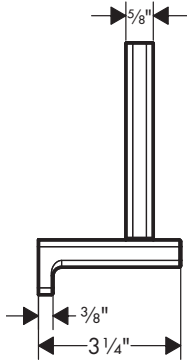

Brushed Nickel Available Spring 2023
All Other Finishes Available Now

AddStoris Hook

- Wall-mounted
- Metal
- With mounting material
- Concealed fastening
- Diameter of drilled hole: 6 mm (1/4")

Finish	Part No.	List $
chrome	41742000	39
brushed bronze	41742140	51
brushed black	41742340	51
chrome		
matte black	41742670	51
matte white	41742700	51
brushed nickel*	41742820	51