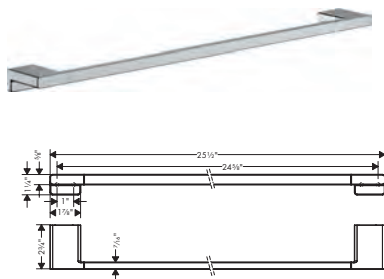

Scan to learn more  
about AddStoris

**AddStoris**

**AddStoris Towel Bar, 24"**

- Wall-mounted
- Metal
- Metal holder
- With mounting material
- Concealed fastening
- Diameter of drilled hole: 6 mm (1/4")