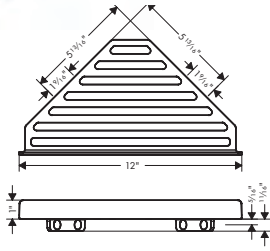

Recommended Accessories

AddStoris Corner Basket

- Wall-mounted
- Metal holder
- With mounting material
- Concealed fastening
- Diameter of drilled hole: 6 mm (1/4")
- May also be used as a shelf

Finish	Part No.	List $
chrome	41741000	83
matte black	41741670	109
brushed nickel	41741820	109

Brushed Nickel Available Spring 2023
All Other Finishes Available Now