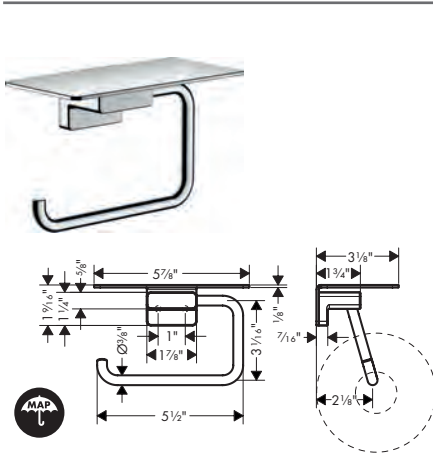

AddStoris Toilet Paper Holder with Shelf

- Wall-mounted
- Metal
- With mounting material
- Concealed fastening
- Diameter of drilled hole: 6 mm (1/4")

Finish	Part No.	List $
chrome	41772000	90
brushed bronze	41772140	119
brushed black	41772340	119
chrome		
matte black	41772670	119
matte white	41772700	119
brushed nickel	41772820	119

Brushed Nickel Available Spring 2023
All Other Finishes Available Now