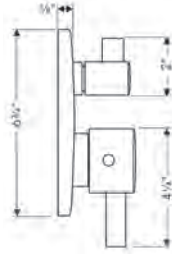

Ecostat® S Trims

Finish Part No. List $

Ecostat Thermostatic Trim S with Volume Control

chrome 04230000 745
brushed nickel 04230820 983

- Volume control for 1 outlet
- Flow: 6.0 GPM (22.7 L/Min)
- Thermostatic cartridge, Ceramic cartridge
- Anti-scald 100° safety stop
- Optimized for water-efficient shower products

Required Parts

· **iBox universal** Rough, with Service Stops, 3/4" 01850181 198