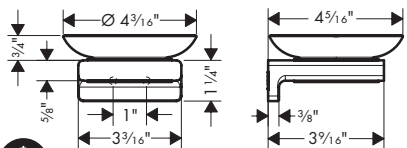

AddStoris Soap Dish

- Wall-mounted
- Material recess: Matt glass
- Metal holder
- With mounting material
- Concealed fastening
- Diameter of drilled hole: 6 mm (1/4")

chrome	41746000	83
matte black	41746670	109
brushed nickel	41746820	109

Brushed Nickel Available Spring 2023
All Other Finishes Available Now