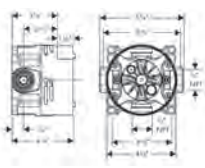

01850181	198
----------	-----

**iBox universal Rough, with Service Stops, 3/4"**

- 3/4" NPT
- 180° rotationally-symmetric installation
- Sound-decoupled installation

**Optional Parts**

- Installation Set, iBox Universal Plus Rough