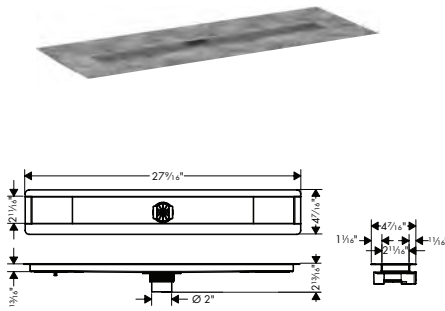

**Required Parts**

- **RainDrain** Rough 2" outlet 27 5/8" (700mm)

56030001

286

56011181

465

**RainDrain 27 5/8" Required Rough**

**RainDrain Rough 2" outlet 27 5/8" (700mm)**