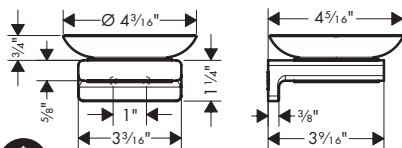

AddStoris Soap Dish

- Wall-mounted
- Material recess: Matt glass
- Metal holder
- With mounting material
- Concealed fastening
- Diameter of drilled hole: 6 mm (1/4")

chrome	41746000	83
brushed bronze	41746140	109
brushed black	41746340	109
chrome		
matte black	41746670	109
matte white	41746700	109
brushed nickel	41746820	109

Brushed Nickel Available Spring 2023
All Other Finishes Available Now