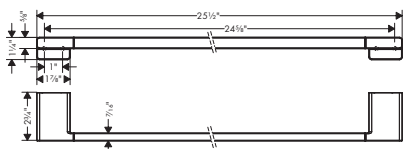

**Brushed Nickel Available Spring 2023**  
**All Other Finishes Available Now**

**AddStoris** Towel Bar, 24"

- Wall-mounted
- Metal
- Metal holder
- With mounting material
- Concealed fastening
- Diameter of drilled hole: 6 mm (1/4")