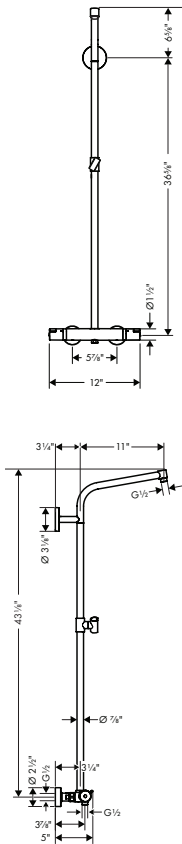

Crometta® Showerpipes

Crometta Showerpipe without Shower Components

- Height-adjustable hand shower holder
- Integrated volume control/ diverter for 2 functions
- Outlets may not be operated simultaneously
- Exposed installation
- Thermostatic cartridge
- Does not include: Showerhead, Hand shower
- Installation: Wall-mounted

Includes

- Handshower Hose Techniflex, 63" (# 28276003)

Required Parts

- Showerpipe Basic Set

Finish

chrome

Part No.

04868000

List $

681

16181181

87