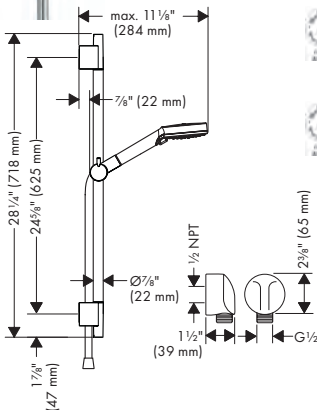

Vernis Blend Wallbar Set 100 Vario-Jet 24", 2.5 GPM

- Consists of: Handshower, Wallbar, Handshower hose, Slider
- Spray modes: Rain, IntenseRain
- Slider porter angle adjustable by 45°
- Flow: 2.5 GPM (9.5 L/Min)
- Pivot connector prevents hose from tangling

Includes

- **Vernis Blend** Hand shower 100 Vario 2.5 GPM (# 26270xxx)
- Handshower Hose Techniflex, 63" (# 28276xxx)
- **FixFit** Wall Outlet with Check Valves (#27458xxx)
- Wallbar with slider

EcoRight Version

- **Vernis Blend** Wallbar Set 100 Vario-Jet 24", 1.75 GPM

- **Vernis Blend** Wallbar Set 100 Vario-Jet 24", 1.5 GPM

chrome	04969000	171
matte black	04969670	226
brushed nickel*	04969820	226

chrome	04970000	171
matte black	04970670	226
brushed nickel*	04970820	226

chrome	04971000	171
matte black	04971670	226
brushed nickel*	04971820	226