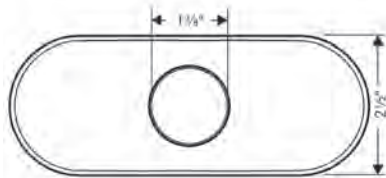

C Accessories Base Plate for
Traditional Single-Hole Faucets,
6"

- For concealing basin holes
- Metal

chrome	14018001	74
brushed nickel	14018821	98
polished nickel	14018831	94
rubbed bronze	14018921	98