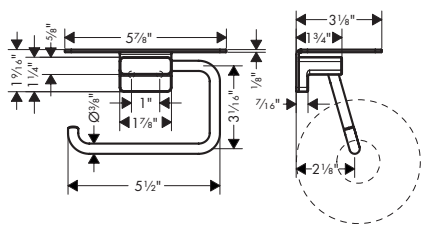

**Brushed Nickel Available Spring 2023
All Other Finishes Available Now**