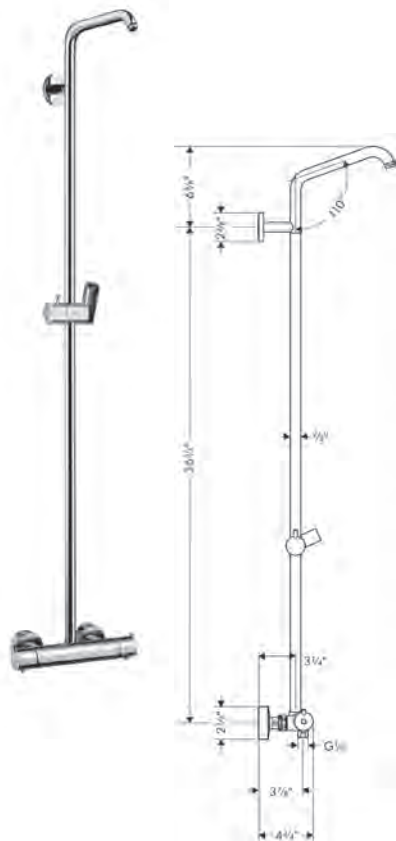

Croma® Showerpipes

Finish   **Part No.**   **List $**

Croma Showerpipe without Shower Components

chrome   04536000   959

- Outlets may not be operated simultaneously
- Anti-scald 100° safety stop
- Integrated volume control/diverter for 2 functions
- Exposed installation
- Height-adjustable hand shower holder
- Thermostatic cartridge
- Built-in service stops, Showerhead, handshower, and hose must be ordered separately

Required Parts

- Showerpipe Basic Set   16181181   71