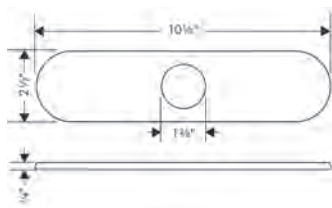

Base Plate for Single-Hole Kitchen Faucets, 10"

- For concealing basin holes

chrome	14019001	100
brushed gold optic	14019251	132
brushed black	14019341	132
chrome	14019671	132
matte black	14019831	127
polished nickel	14019831	127
steel optic	14019861	132
rubbed bronze	14019921	132