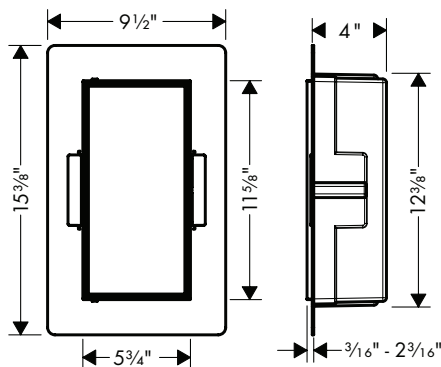

XtraStoris Rock

XtraStoris Rock Wall niche with tileable door 12"x 6"x 4"

matte black	56082670	785
matte white	56082700	785
brushed stainless steel	56082800	785

- Consists of: Wall niche with tileable door, Sealing set
- Tileable Push-Open door
- Depth of the tileable door: 12 mm (½")
- Installation depth: 100 mm (4")
- Where to use: Renovation, New construction
- Variable installation depth
- Easy to clean surface
- Suitable for use in wet areas
- Easy adjustment to tile thickness
- Wall type: Solid wall construction, Drywall construction
- Material sealing set: Polystyrene (PS)
- Material wall niche: Stainless Steel 304 (1.4301)
- Dimensions wall niche: 11⅞" x 5⅞" x 4" (HxWxD)
- Required dimensions for sealing set: 12⅜" x 6⅞" x 4" (HxWxD)