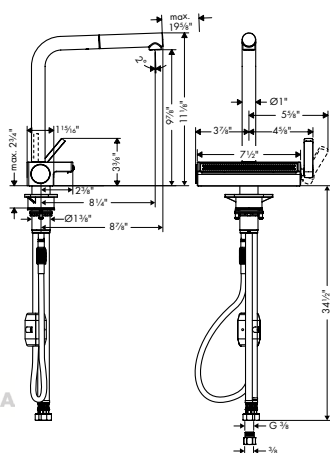

Aquno Select Kitchen Faucet, 2-Spray Pull-Out, 1.75 GPM

- Swivel range Adjustable in 3 steps: 60°, 110° or 150°
- Laminar spray, SatinFlow
- Change between SatinFlow and pull-out sprayer at the touch of a button
- MagFit magnetic sprayhead docking
- Deck mounted, Recommendation: the middle of tap hole drilling should be max. 50 mm from the back side of the bowl
- Flow: 1.75 GPM (6.6 L/Min)
- Ceramic cartridge
- 3/8" connections
- Integrated double backflow prevention
- Extension length Up to 30" (50cm)
- 1 3/8" Mounting hole required, Recommendation: the middle of tap hole drilling should be max. 50 mm from the back side of the bowl

chrome	73836001	942
brushed gold optic*	73836251	1,243
brushed black	73836341	1,243
chrome*		
matte black	73836671	1,243
steel optic	73836801	1,243
polished nickel*	73836831	1,195

Alternate Version

- **Aquno Select Kitchen Faucet, 2-Spray Pull-Out with sBox, 1.75 GPM**

chrome	73830001	1,047
brushed gold optic*	73830251	1,383
brushed black	73830341	1,383
chrome*		
matte black	73830671	1,383
steel optic	73830801	1,383
polished nickel*	73830831	1,331