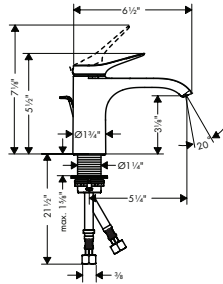

Faucets

Finish

Part No.

List $

Vivenis Single-Hole Faucet 80 with Pop-Up Drain, 1.2 GPM

- Consists of: Single-handle faucet, Pop-up assembly
- Spray modes: WaterfallStream
- Flow: 1.2 GPM (4.5 L/Min)
- Ceramic cartridge
- Includes pop-up drain
- Material waste set: Metal

- chrome
- matte black
- matte white
- brushed nickel

75010001	398
75010671	525
75010701	525
75010821	525