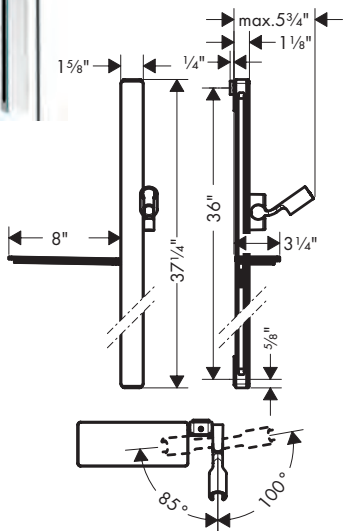

**Includes**

- Handshower Hose Techniflex, 63" (#28276xxx)

**Alternate Version**

- **Unica Wallbar Raindance E, 36"**

chrome

27640000

412

**Unica Wallbar Raindance E, 36"**