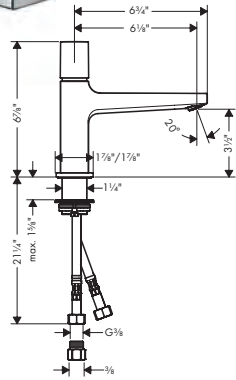

Select Faucets

Metropol Single-Hole Faucet 100 Select, 1.2 GPM

- Spray modes: Aerated spray
- Flow: 1.2 GPM (4.5 L/Min)
- Select cartridge for easy, intuitive operation: Push handle to turn water on and off, and turn to adjust temperature
- Does not include: Pop-up assembly

Finish	Part No.	List $
chrome	32570001	497
brushed nickel	32570821	657