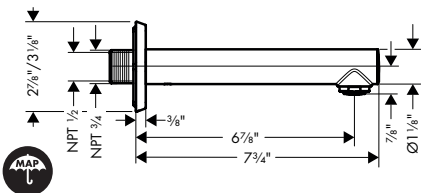

Locarno Tub Spout

- Solid Brass
- Includes: 1/2" female and 3/4" male adaptor

chrome	04814000	205
brushed gold optic	04814250	271
matte black	04814670	271
brushed nickel	04814820	271
polished nickel	04814830	261