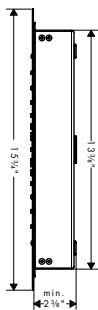

Raindance® E Showerheads

Finish

Part No.

List $

Raindance E Showerhead 400 Square 1-Jet Trim, 2.5 GPM

chrome

26925001

902

- Shower head size: 400 x 400 mm (15 3/4" x 15 3/4")
- Spray modes: Rain
- Spray face finish: Fully-finished matching spray face
- Flow: 2.5 GPM (9.5 L/Min)
- Spray face removable for cleaning
- Does not include: Rough

EcoRight Version

Raindance E Showerhead 400 Square 1-Jet Trim, 1.8 GPM

chrome

26255001

902