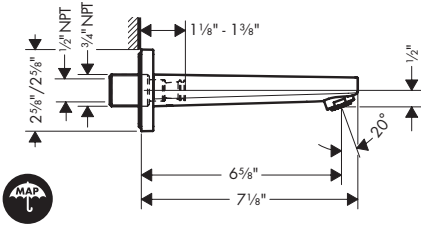

Tub Spouts

Metropol Tub Spout

- Solid Brass
- Includes: 1/2" female and 3/4" male adaptor

Finish	Part No.	List $
chrome	32542001	257
brushed bronze	32542141	339
brushed black	32542341	339
chrome		
matte black	32542671	339
matte white	32542701	339
brushed nickel	32542821	339