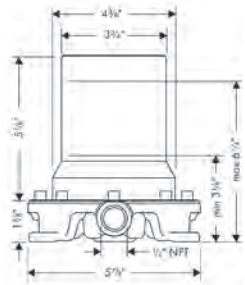

- 1/2" NPT
- Minimum mounting depth: 2 1/8"
- Maximum mounting depth: 133 mm (5 1/4")