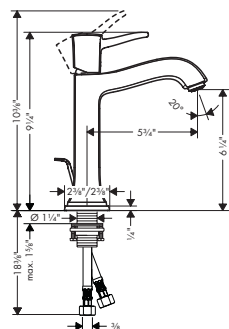

Metropol Classic Single-Hole Faucet 160 with Pop-Up Drain, 1.2 GPM

- Spray modes: Aerated spray
- Flow: 1.2 GPM (4.5 L/Min)
- Ceramic cartridge
- Includes pop-up drain

brushed bronze	31302141	707
matte black	31302671	707
brushed nickel	31302821	707
polished nickel	31302831	680