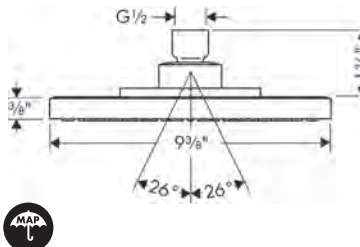

Raindance® Showerheads

Raindance S Showerhead 240
1-Jet, 2.5 GPM

- Shower head size: 240 mm (9 5/8")
- Spray modes: RainAir
- 180 no-clog spray channels
- Spray face finish: Fully-finished matching spray face
- Flow: 2.5 GPM (9.5 L/Min)

chrome	27474001	780
brushed nickel	27474821	1,028

EcoRight Version

- **Raindance S Showerhead 240** 1-Jet, 1.75 GPM

chrome	26927001	780
brushed nickel	26927821	1,028