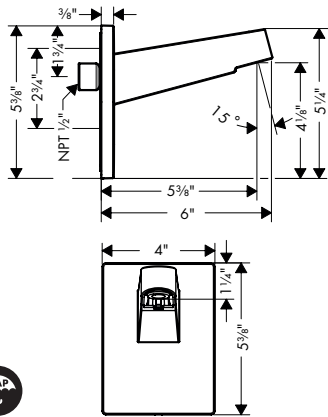

Optional Parts

- **Pulsify** Showerarm for Showerhead 260

chrome	24149001	129
matte black	24149671	170
brushed nickel	24149821	170

Available Spring 2023

NEW