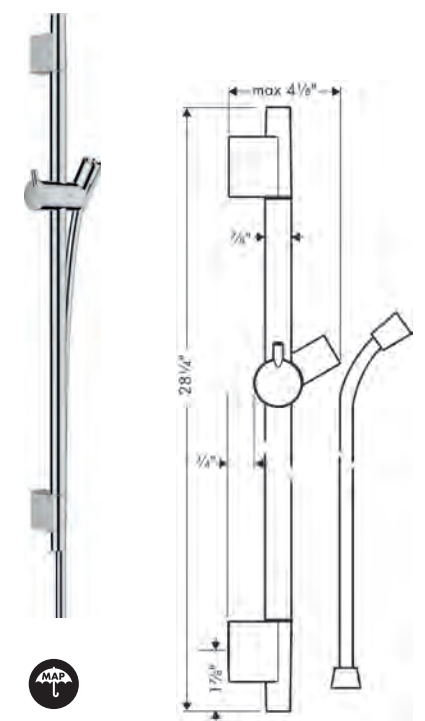

Unica Wallbar S, 24" · Consists of: Wallbar, Handshower hose, Slider · Profile stand pipe: Round · Angle-adjustable holder pivots left and right, slides easily and locks in place	chrome	28632000	229
	brushed nickel	28632820	302
Includes · Handshower Hose Techniflex, 63" (# 28276xxx)			
Alternate Version · Unica Wallbar S, 36"			
	chrome	28631000	260
	brushed nickel	28631820	342
Optional Parts · Casetta Soap Dish Puro · Casetta Soap Dishes			
	chrome	28679000	74
	clear	28675000	120