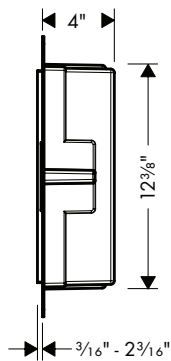

XtraStoris Minimalistic

XtraStoris Minimalistic Wall niche frameless 12"x 6"x 4"

- Consists of: Wall niche frameless, Sealing set
- Installation depth: 100 mm (4")
- Where to use: New construction, Renovation
- Variable installation depth
- Easy to clean surface
- Installable flush with the wall or as a design element sticking out (up to 2 1/8")
- Frameless design
- Suitable for use in wet areas
- Easy adjustment to tile thickness
- Wall type: Drywall construction, Solid wall construction
- Material sealing set: Polystyrene (PS)
- Material wall niche: Stainless Steel 304 (1.4301)
- Dimensions wall niche: 11 7/8" x 5 7/8" x 4" (HxWxD)
- Required dimensions for sealing set: 12 3/8" x 6 7/8" x 4" (HxWxD)

Finish	Part No.	List $
matte black	56070670	650
matte white	56070700	650
brushed stainless steel	56070800	650

Alternate Version

· **XtraStoris Minimalistic** Wall niche frameless 12"x 12"x 4"

matte black	56073670	753
matte white	56073700	753
brushed stainless steel	56073800	753

· **XtraStoris Minimalistic** Wall niche frameless 12"x 6"x 5 1/2"

matte black	56076670	680
matte white	56076700	680
brushed stainless steel	56076800	680

· **XtraStoris Minimalistic** Wall niche frameless 12"x 12"x 5 1/2"

matte black	56079670	788
matte white	56079700	788
brushed stainless steel	56079800	788