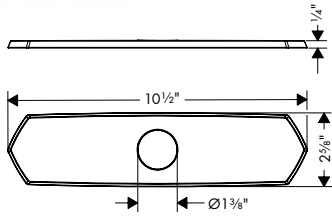

Accessories

Locarno Base Plate for Single-Hole Kitchen Faucets, 10"

- For concealing basin holes
- Metal

Finish	Part No.	List $
chrome	04856000	57
brushed gold optic	04856250	75
matte black	04856670	75
steel optic	04856800	75
polished nickel	04856830	72