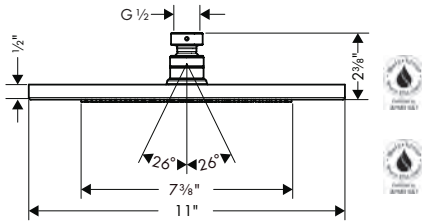

Croma® Showerheads

Croma Showerhead 280 1-Jet, 2.5 GPM

Finish	Part No.	List $
chrome	26879001	496
brushed nickel	26879821	656

- Shower head size: 280 (11")
- Spray modes: Rain
- 140 no-clog spray channels
- Spray face finish: Fully-finished matching spray face
- Flow: 2.5 GPM (9.5 L/Min)
- Spray face removable for cleaning

EcoRight Version

· Croma Showerhead 280 1-Jet, 2.0 GPM	chrome	26221001	496
	brushed nickel	26221821	656
· Croma Showerhead 280 1-Jet, 1.75 GPM	chrome	26217001	496
	brushed nickel	26217821	656