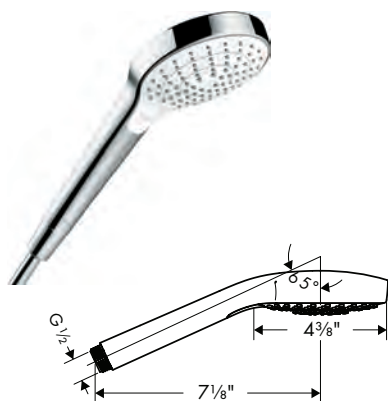

More Handshowers from hansgrohe

Croma Select S Handshower
110 Vario-Jet, 2.5 GPM

- Spray modes: Vario-Jet (spray zones of variable intensity)
- 79 no-clog spray channels
- Select button for comfortable alternation of spray modes
- Spray face finish: Easy cleanable plastic spray disc, White
- Flow: 2.5 GPM (9.5 L/Min)

white/chrome	26803401	165
brushed nickel	26803821	218