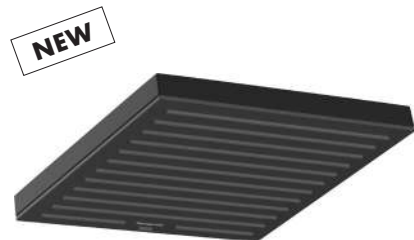

Recommended Showerheads

Pulsify E Showerhead 260
1-Jet, 2.5 GPM

- Shower head size: 260 x 260 mm (10 1/4" x 10 1/4")
- Spray modes: PowderRain
- Fast Drain empties the overhead shower from an angle of 10°
- Spray face finish: Graphite

Finish	Part No.	List $
chrome	24331001	373
matte black	24331671	492
brushed nickel	24331821	492

Required Parts (choose one)

- Showerarm E, 15"
- Extension Pipe for Ceiling Mount E, 4"
- Extension Pipe for Ceiling Mount E, 12"

chrome	24337001	179
matte black	24337671	237
brushed nickel	24337821	237
chrome	24338001	132
matte black	24338671	199
brushed nickel	24338821	199
chrome	24339001	179
matte black	24339671	236
brushed nickel	24339821	236

EcoRight Version

- **Pulsify E Showerhead 260 1-Jet**, 1.75 GPM

chrome	24332001	373
matte black	24332671	492
brushed nickel	24332821	492