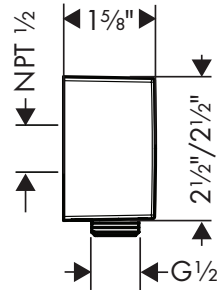

Wall Outlets

FixFit Wall Outlet Square with Check Valves

- For All 1/2" hoses
- Metal connection angle
- 1/2" NPT

chrome	26455001	118
matte black	26455671	156
matte white	26455701	156
brushed nickel	26455821	156