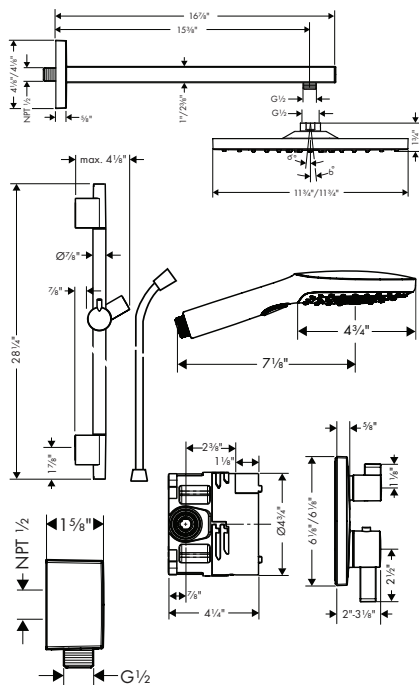

Alternate Version

· Raindance S Thermostatic Showerhead/Wallbar Set with Rough, 2.5 GPM	chrome	04915000	1,898
	brushed nickel	04915820	2,505