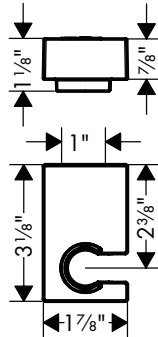

Handshower Holders

Handshower Holder

- Wall-mounted

chrome	28387001	79
brushed bronze	28387141	103
brushed black	28387341	103
chrome		
matte black	28387671	103
matte white	28387701	103
brushed nickel	28387821	103