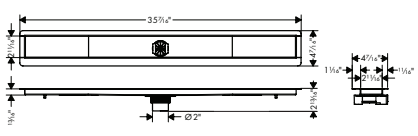

56032001

330

**Required Parts**

- **RainDrain** Rough 2" outlet 35 1/2" (900mm)

56013181

495

**RainDrain 35 1/2" Required Rough**

**RainDrain Rough 2" outlet 35 1/2" (900mm)**