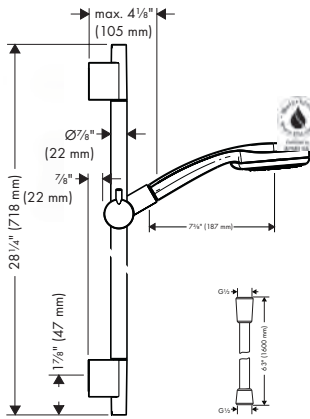

Croma 100 Wallbar Set 3-Jet 24", 2.5 GPM

- Consists of: Handshower, Wallbar, Handshower hose, Slider
- Spray modes: Rain, Pulsating Massage, Intense Turbo
- Continuous spray mode adjustment
- Angle-adjustable holder pivots left and right, slides easily and locks in place
- Flow: 2.5 GPM (9.5 L/Min)
- Pivot connector prevents hose from tangling
- Wall mounted: Fastens with screws
- Profile stand pipe: Round

Includes

- **Croma 100** Handshower E 3-Jet, 2.5 GPM (# 04073xxx)
- **Unica** Wallbar S, 24" (# 28632xxx)
- Handshower Hose Techniflex, 63" (# 28276xxx)

EcoRight Version

- **Croma 100** Wallbar Set 100 3-Jet 24", 1.75 GPM

Finish	Part No.	List $
chrome	04945000	220
brushed nickel	04945820	290

chrome	04946000	220
brushed nickel	04946820	290

Wallbars
HS Sets
Wallbar Sets

hansgrohe Showers