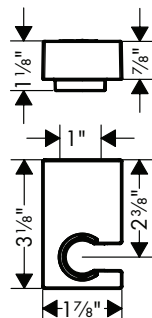

Handshower Holders

Handshower Holder

- Wall-mounted

chrome	28387001	79
brushed bronze	28387141	103
brushed black	28387341	103
chrome		
matte black	28387671	103
matte white	28387701	103
brushed nickel	28387821	103