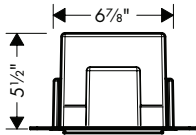

XtraStoris Minimalistic Wall niche frameless 12"x 6"x 5 1/2"

Finish	Part No.	List $
matte black	56076670	680
matte white	56076700	680
brushed stainless steel	56076800	680

- Consists of: Wall niche frameless, Sealing set
- Installation depth: 140 mm (5 1/2")
- Where to use: New construction, Renovation
- Variable installation depth
- Easy to clean surface
- Installable flush with the wall or as a design element sticking out (up to 2 1/8")
- Frameless design
- Suitable for use in wet areas
- Easy adjustment to tile thickness
- Wall type: Solid wall construction, Drywall construction
- Material sealing set: Polystyrene (PS)
- Material wall niche: Stainless Steel 304 (1.4301)
- Dimensions wall niche: 11 7/8" x 5 7/8" x 5 1/2" (HxWxD)
- Required dimensions for sealing set: 12 3/8" x 6 7/8" x 5 1/2" (HxWxD)

Alternate Version

· XtraStoris Minimalistic Wall niche frameless 12"x 6"x 4"	matte black	56070670	650
	matte white	56070700	650
	brushed stainless steel	56070800	650
· XtraStoris Minimalistic Wall niche frameless 12"x 12"x 4"	matte black	56073670	753
	matte white	56073700	753
	brushed stainless steel	56073800	753
· XtraStoris Minimalistic Wall niche frameless 12"x 12"x 5 1/2"	matte black	56079670	788
	matte white	56079700	788
	brushed stainless steel	56079800	788