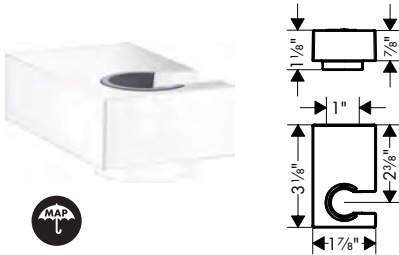

Handshower Holder

Handshower Holder

- Wall-mounted

chrome	28387001	79
matte black	28387671	103
brushed nickel	28387821	103