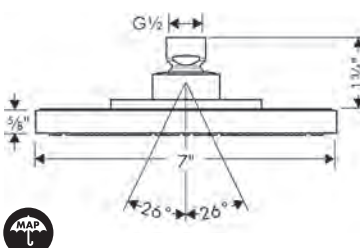

Raindance S Showerhead 180
1-Jet Rain, 2.5 GPM

- Shower head size: 180 mm (7 1/8")
- Spray modes: Rain
- 107 no-clog spray channels
- Spray face finish: Fully-finished matching spray face
- Flow: 2.5 GPM (9.5 L/Min)

chrome	26922001	624
brushed nickel	26922821	822

EcoRight Version

- **Raindance S Showerhead 180** 1-Jet Rain, 1.75 GPM

chrome	26923001	624
brushed nickel	26923821	822