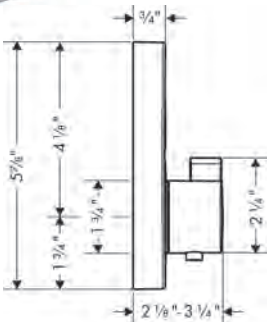

ShowerSelect S Thermostatic Trim for 2 Functions, Round

- Select push-button on/off control for 2 outlets
- Outlets may be operated simultaneously
- Flow: 8.0 GPM (30.3 L/Min) / 2.0 GPM (7.6 L/Min)
- Thermostatic cartridge, Start/stop cartridge
- Anti-scald 100° safety stop
- Optimized for water-efficient shower products
- Trim comes with Select buttons: handshower and Rain
- Optional accessory to limit total flow to 2.0 GPM @ 80 psi where required

chrome	15743001	833
matte black	15743671	1,099
brushed nickel	15743821	1,099

Required Parts

- **iBox universal** Rough, with Service Stops, 3/4"

01850181	198