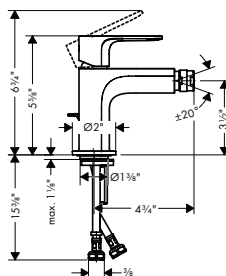

Bidet

NEW

Rebris S Single-Hole
Bidet Faucet

- chrome
- matte black
- brushed nickel

- 72210001
- 72210671
- 72210821

- 220
- 290
- 290

- Consists of: Single-lever bidet faucet, Pop-up assembly
- Spout height: 89 mm (3 1/2")
- Pivoting aerator
- Spray modes: Aerated spray
- Flow: 1.5 GPM (5.7 L/Min)
- Ceramic cartridge
- Pop-up drain

Available Spring 2023