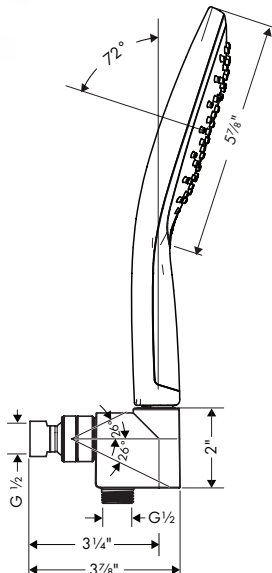

Raindance Select S

Handshower Set 150 3-Jet, 2.5 GPM

- Consists of: Handshower, Handshower holder, Handshower hose
- Integrated support function
- Spray modes: RainAir, CaresseAir, Mix
- Select button for comfortable alternation of spray modes
- Flow: 2.5 GPM (9.5 L/Min)
- Pivot connector prevents hose from tangling
- 26° adjustment
- Rinseable screen seal

Includes

- **Raindance Select S** Handshower 150 3-Jet, 2.5 GPM (# 28588001)
- Handshower Hose Techniflex, 63" (#28276003)
- Showerarm Mount for Handshower (# 04580000)

chrome   04487000   321