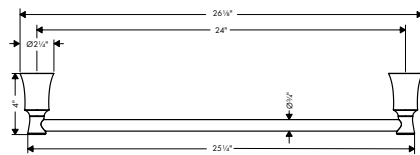

Joleena Towel Bar, 24"

- Wall-mounted
- Metal holder

chrome	04785000	87
matte black	04785670	114
brushed nickel	04785820	114
polished nickel	04785830	111