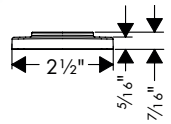

Accessories

Joleena Base Plate for Single-Hole Faucets

- For concealing basin holes
- Metal

Finish	Part No.	List $
chrome	04778000	37
matte black	04778670	50
brushed nickel	04778820	50
polished nickel	04778830	48