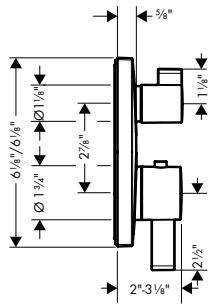

Ecostat Square Thermostatic Trim with Volume Control and Diverter

- Volume control and diverter for 2 outlets
- Flow: 6.0 GPM (22.7 L/Min)
- Thermostatic cartridge, Shut-off/ diverter valve
- Anti-scald 100° safety stop
- Optimized for water-efficient shower products

Required Parts

- **iBox universal** Rough, with Service Stops, 3/4"

chrome	15714001	670
brushed bronze	15714141	885
brushed black	15714341	885
chrome		
matte black	15714671	885
matte white	15714701	885
brushed nickel	15714821	885

	01850181	198