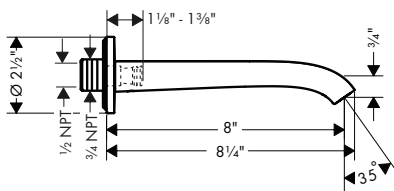

Bidet

Vivenis Single-Hole Bidet Faucet

- Consists of: Single-lever bidet faucet, Pop-up assembly
- Spout height: 81 mm (3 1/8")
- Ball-pivot joint
- Spray modes: Laminar spray
- Flow: 2.22 GPM
- Ceramic cartridge
- Includes pop-up drain
- Material waste set: Metal

Finish	Part No.	List $
chrome	75200001	546
matte black	75200671	721
matte white	75200701	721
brushed nickel	75200821	721

Bath

Vivenis 4-Hole Roman Tub Set Trim with 1.8 GPM Handshower

- Consists of: 4-Hole Roman tub filler trim, Handshower, Handshower holder
- Spray type mixer: WaterfallStream
- Spray type hand shower: PowderRain
- Maximum pull-out length of hand shower: 55 inches
- 90° ceramic valves

Includes

- **Pulsify Select S** Handshower 105 3-Jet Relaxation 1.75 GPM (# 24112xxx)

Required Parts

- Rough, 4-Hole Roman Tub Set

Finish	Part No.	List $
chrome	75443001	1,365
matte black	75443671	1,801
matte white	75443701	1,801
brushed nickel	75443821	1,801

Vivenis Tub Spout

- Includes: Tub spout, Escutcheon, Assembly instructions
- Includes 1/2" female, 3/4" male adapter

Finish	Part No.	List $
chrome	75410001	284
matte black	75410671	375
matte white	75410701	375
brushed nickel	75410821	375