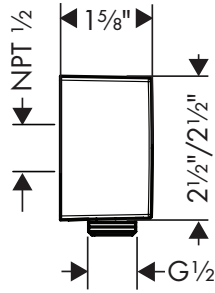

Wall Outlets

FixFit Wall Outlet Square with Check Valves

- For All 1/2" hoses
- Metal connection angle
- 1/2" NPT

Finish	Part No.	List $
chrome	26455001	118
brushed bronze	26455141	156
brushed black	26455341	156
chrome		
matte black	26455671	156
matte white	26455701	156
brushed nickel	26455821	156