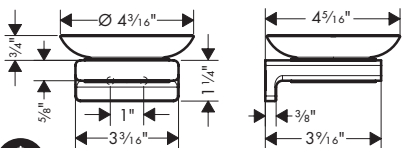

chrome	41746000	83
matte black	41746670	109
matte white	41746700	109
brushed nickel	41746820	109

**Brushed Nickel Available Spring 2023**  
**All Other Finishes Available Now**

	<b>Finish</b>	<b>Part No.</b>	<b>List \$</b>
	<p><b>AddStoris Tumbler</b></p> <ul style="list-style-type: none"> <li>· Wall-mounted</li> <li>· Matt glass</li> <li>· Metal holder</li> <li>· With mounting material</li> <li>· Concealed fastening</li> <li>· Diameter of drilled hole: 6 mm (1/4")</li> </ul>	<p>chrome 41749000 matte black 41749670 matte white 41749700 brushed nickel 41749820</p>	<p>99 131 131 131</p>
<p><b>Brushed Nickel Available Spring 2023</b> <b>All Other Finishes Available Now</b></p>			
	<p><b>AddStoris Towel Ring</b></p> <ul style="list-style-type: none"> <li>· Wall-mounted</li> <li>· Metal</li> <li>· Arms swivel independently</li> <li>· With mounting material</li> <li>· Concealed fastening</li> <li>· Drilling distance: 26 mm</li> <li>· Diameter of drilled hole: 6 mm (1/4")</li> </ul>	<p>chrome 41754000 matte black 41754670 matte white 41754700 brushed nickel 41754820</p>	<p>68 90 90 90</p>
<p><b>Brushed Nickel Available Spring 2023</b> <b>All Other Finishes Available Now</b></p>			
	<p><b>AddStoris Dual Towel Hook</b></p> <ul style="list-style-type: none"> <li>· Wall-mounted</li> <li>· Metal</li> <li>· With mounting material</li> <li>· Concealed fastening</li> <li>· Diameter of drilled hole: 6 mm (1/4")</li> </ul>	<p>chrome 41755000 matte black 41755670 matte white 41755700 brushed nickel 41755820</p>	<p>72 95 95 95</p>
<p><b>Brushed Nickel Available Spring 2023</b> <b>All Other Finishes Available Now</b></p>			
	<p><b>AddStoris Shower Door Handle</b></p> <ul style="list-style-type: none"> <li>· Metal</li> <li>· Metal holder</li> <li>· Fixed</li> <li>· With mounting material</li> <li>· Glass thickness: 6 - 12 mm (1/4" - 1/2")</li> <li>· Concealed fastening</li> <li>· Diameter of drilled hole: 6 mm (1/4")</li> <li>· Can be used simultaneously as a bath towel holder</li> </ul>	<p>chrome 41759000 matte black 41759670 matte white 41759700 brushed nickel 41759820</p>	<p>143 189 189 189</p>
<p><b>Brushed Nickel Available Spring 2023</b> <b>All Other Finishes Available Now</b></p>			