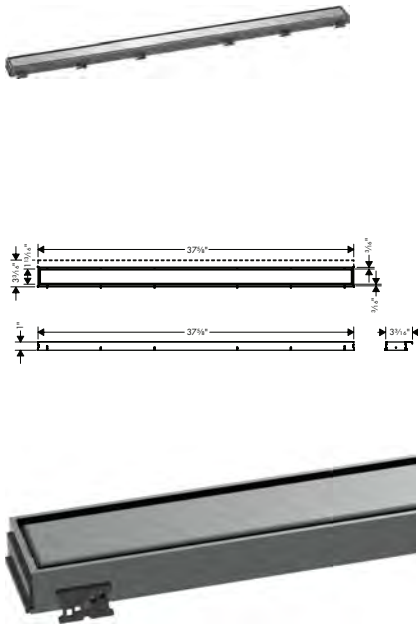

RainDrain Match 39 3/8" Linear Drains

RainDrain Match Trim 39 3/8" with Height Adjustable Frame

- Consists of: Design trim, Height adjustable frame, Wall installation flange
- Easy to clean surface
- Easy adjustment to tile thickness with height adjustable frame (1/4" - 3/4")
- Up to 60 l/min drainage capacity
- Where to use: New construction, Renovation
- Tile thickness: Up to 18 mm (3/4")
- Suitable for any type of tile
- Grate removal tool allows easy removal of the trim
- Mounting type: Wall-mounted, Free in the floor
- Wall mounting possible
- Tile inlay depth: 12 mm (1/2")
- Grate material: Stainless Steel 304 (1.4301)
- Suitable for primary and secondary drainage
- Frame width: 62 mm (2 1/2")

Finish	Part No.	List $
chrome	56041001	660
matte black	56041671	686
brushed stainless steel	56041801	520

Required Parts

· RainDrain Rough 2" outlet 39 3/8"	56014181	510