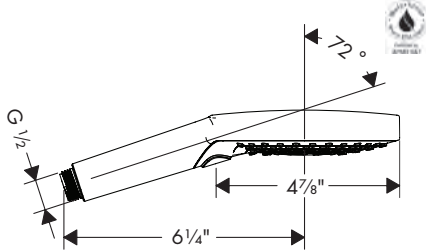

Handshowers

Raindance Select S
Handshower 120 3-Jet
PowderRain, 2.5 GPM

- Spray modes: PowderRain, Rain, Whirl
- Select button for comfortable alternation of spray modes
- Spray face finish: Easy cleanable plastic spray disc
- Flow: 2.5 GPM (9.5 L/Min)

Finish	Part No.	List $
chrome	26037001	197
brushed bronze	26037141	262
brushed black	26037341	262
chrome		
matte black	26037671	262
matte white	26037701	262
brushed nickel	26037821	262

EcoRight Version

- **Raindance Select S** Handshower 120 3-Jet PowderRain, 1.75 GPM

chrome	26036001	197
brushed bronze	26036141	262
brushed gold optic	26036251	262
brushed black	26036341	262
chrome		
matte black	26036671	262
matte white	26036701	262
brushed nickel	26036821	262

Handshower Hose

Isiflex Handshower Hose
Techniflex, 63"

- High-quality shower hose
- Pivot connector prevents hose from tangling
- No-kink hose
- Connection thread: G 1/2

chrome	28276003	71
brushed bronze	28276143	94
brushed black	28276343	94
chrome		
matte black	28276673	94
matte white	28276703	94
brushed nickel	28276823	94

Alternate Version

- Handshower Hose Techniflex, 80"

chrome	28274000	94
brushed nickel	28274820	125
polished nickel	28274830	120