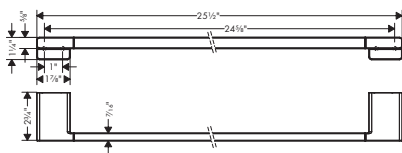

**AddStoris Towel Bar, 24"**

- Wall-mounted
- Metal
- Metal holder
- With mounting material
- Concealed fastening
- Diameter of drilled hole: 6 mm (1/4")

chrome	41747000	127
brushed bronze	41747140	167
brushed black	41747340	167
chrome		
matte black	41747670	167
matte white	41747700	167
brushed nickel	41747820	167