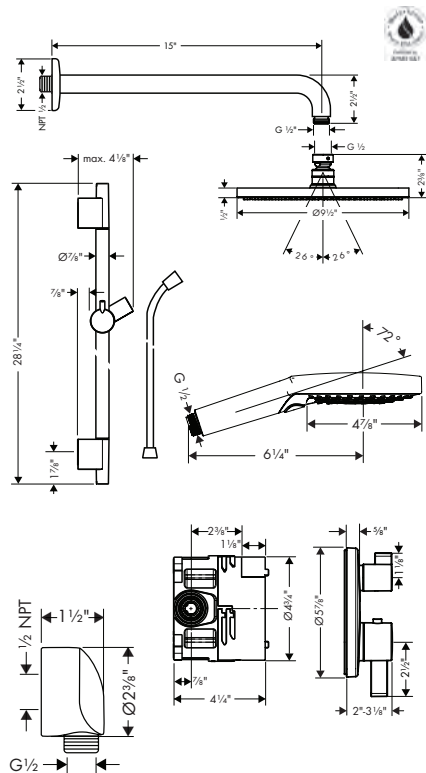

Shower Sets

Raindance S Thermostatic Showerhead/Wallbar Set with Rough, 2.5 GPM

- Consists of: Showerhead, Hand shower, Wallbar, Showerarm, Wall Outlet, Thermostatic Trim, Rough, Handshower hose
- Shower head size: 240 mm
- Spray modes overhead shower: PowderRain
- Spray modes hand shower: PowderRain, Rain, Whirl
- Flow: 2.5 GPM (9.5 L/Min)
- Profile stand pipe: Round
- Pivot connector prevents hose from tangling
- Use of outlets: Volume control and diverter for 2 outlets
- Slider: Hand shower holder of plastic

Includes

- **Raindance S** Showerhead 240 1-Jet PowderRain, 2.5 GPM (# 27624xxx)
- **Raindance Select S** Handshower 120 3-Jet PowderRain, 2.5 GPM (# 26037xxx)
- **Unica** Wallbar S, 24" (# 28632XXX)
- Showerarm Raindance 15" (# 27413xxx)
- **Ecostat S** Thermostatic Trim with Volume Control and Diverter (# 15758xxx)
- **iBox universal** Rough, with Service Stops, 3/4" (# 01850181)

Finish

- chrome
- brushed nickel

Part No.

- 04915000
- 04915820

List $

- 1,898
- 2,505

Alternate Version

Raindance E Thermostatic Showerhead/Wallbar Set with Rough, 2.0 GPM

- chrome
- brushed nickel

- 04914000
- 04914820

- 1,853
- 2,445