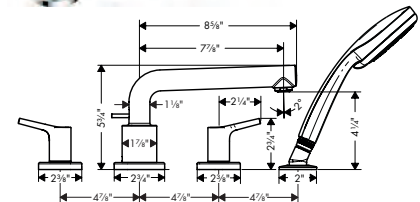

**Talis S 4-Hole Roman Tub
Set Trim with 1.8 GPM
Handshower**

chrome
brushed nickel

72414001
72414821

749
989

- Flow: 5.31 GPM (20.1 L/Min)
- 90° ceramic valves
- Integrated double backflow prevention

Includes

- **Croma 100** Handshower E 3-Jet, 1.8 GPM (# 04752xxx)

Required Parts

- Rough, 4-Hole Roman Tub Set

06646000

508