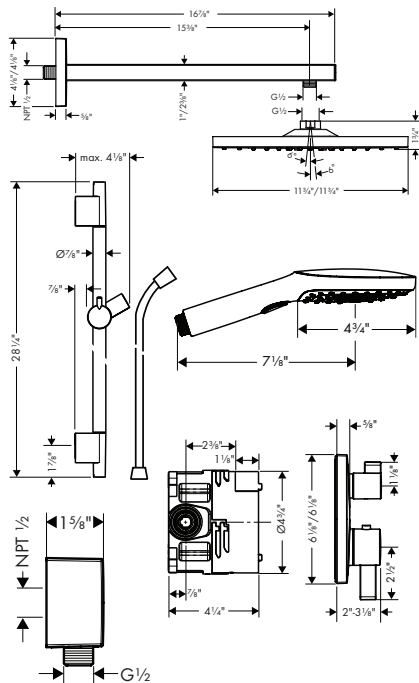

Alternate Version

· Raindance S Thermostatic Showerhead/Wallbar Set with Rough, 2.5 GPM	chrome	04915000	1,898
	brushed nickel	04915820	2,505