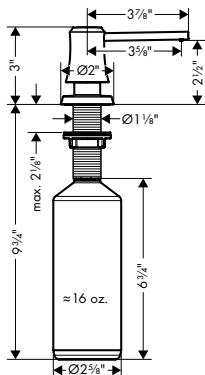

Joleena Soap Dispenser

- Durable metal construction
- Bottle capacity 16 oz

chrome	04796000	59
matte black	04796670	79
steel optic	04796800	79
polished nickel	04796830	75