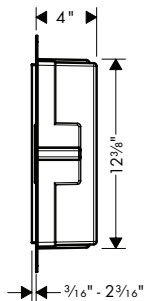

XtraStoris Minimalistic Wall niche frameless 12"x 12"x 4"

- Consists of: Wall niche frameless, Sealing set
- Installation depth: 100 mm (4")
- Where to use: New construction, Renovation
- Variable installation depth
- Easy to clean surface
- Installable flush with the wall or as a design element sticking out (up to 55 mm)
- Frameless design
- Suitable for use in wet areas
- Easy adjustment to tile thickness
- Wall type: Drywall construction, Solid wall construction
- Material sealing set: Polystyrene (PS)
- Material wall niche: Stainless Steel 304 (1.4301)
- Dimensions wall niche: 11 7/8" x 11 7/8" x 4" (HxWxD)
- Required dimensions for sealing set: 12 3/8" x 12 3/4 x 4" (HxWxD)

Finish	Part No.	List $
matte black	56073670	753
matte white	56073700	753
brushed stainless steel	56073800	753

Alternate Version

XtraStoris Minimalistic Wall niche frameless 12"x 6"x 4"

matte black	56070670	650
matte white	56070700	650
brushed stainless steel	56070800	650

XtraStoris Minimalistic Wall niche frameless 12"x 6"x 5 1/2"

matte black	56076670	680
matte white	56076700	680
brushed stainless steel	56076800	680

XtraStoris Minimalistic Wall niche frameless 12"x 12"x 5 1/2"

matte black	56079670	788
matte white	56079700	788
brushed stainless steel	56079800	788