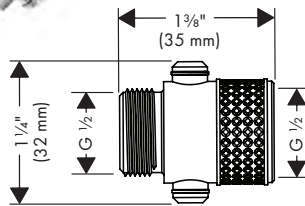

Diverter and Vacuum Breakers

ADA Trickle Adaptor for US Handshower

chrome	04978000	40
polished bronze	04978130	51
polished black	04978330	51
chrome		
polished nickel	04978830	51
polished gold optic	04978990	51

Available Spring 2023