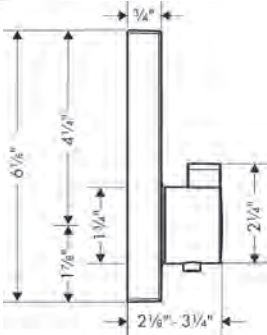

ShowerSelect Thermostatic Trim for 2 Functions, Square

- Select push-button on/off control for 2 outlets
- Outlets may be operated simultaneously
- Flow: 8.0 GPM (30.3 L/Min) / 2.0 GPM (7.6 L/Min)
- Thermostatic cartridge, Start/stop cartridge
- Anti-scald 100° safety stop
- Optimized for water-efficient shower products
- Trim comes with Select buttons: handshower and Rain
- Optional accessory to limit total flow to 2.0 GPM @ 80 psi where required

Finish	Part No.	List $
chrome	15763001	833
matte black	15763671	1,099
matte white	15763701	1,099
brushed nickel	15763821	1,099

Required Parts

- **iBox universal** Rough, with Service Stops, 3/4"

01850181	198