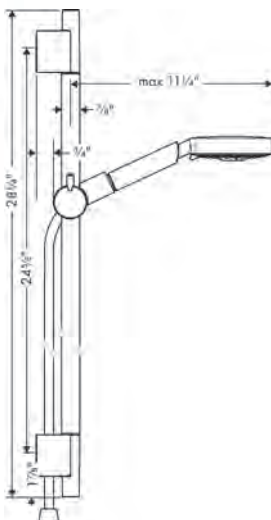

Raindance S Wallbar Set 120 3-Jet 24", 2.5 GPM

- Consists of: Handshower, Wallbar, Handshower hose, Slider
- Spray modes: RainAir, Whirl, BalanceAir
- Angle-adjustable holder pivots left and right, slides easily and locks in place
- Flow: 2.5 GPM (9.5 L/Min)
- Pivot connector prevents hose from tangling
- Wall mounted: Fastens with screws

Includes

- Raindance S Handshower 100 3-Jet, 2.5 GPM (#28504xxx)
- Unica Wallbar S, 24" (# 28632xxx)
- Handshower Hose Techniflex, 63" (# 28276xxx)

Optional Parts

- Casetta Soap Dish Puro
- Casetta Soap Dishes

chrome	04266000	549
brushed nickel	04266820	726

chrome	28679000	74
clear	28675000	120