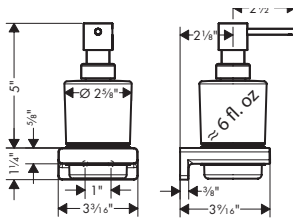

AddStoris Liquid Soap Dispenser

- Material container: Matt glass
- Type of soap: Liquid soap
- 6.76 oz capacity
- With mounting material
- Concealed fastening

Finish	Part No.	List $
chrome	41745000	94
brushed bronze	41745140	123
brushed black	41745340	123
chrome		
matte black	41745670	123
matte white	41745700	123
brushed nickel	41745820	123

Brushed Nickel Available Spring 2023
All Other Finishes Available Now