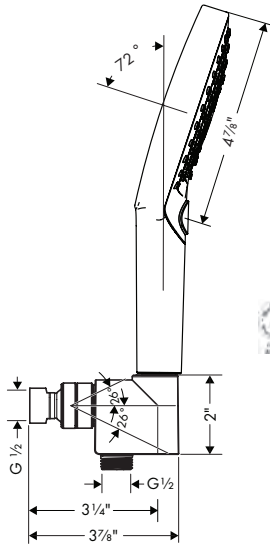

Raindance Select S
Handshower Set 120 3-Jet
PowderRain, 2.5 GPM

- Consists of: Handshower, Handshower holder, Handshower hose
- Integrated support function
- Spray modes: PowderRain, Rain, Whirl
- Select button for comfortable alternation of spray modes
- Flow: 2.5 GPM (9.5 L/Min)
- Pivot connector prevents hose from tangling
- 26° adjustment
- Rinseable screen seal

Includes

- **Raindance Select S** Handshower 120 3-Jet PowderRain, 2.5 GPM (# 26037xxx)
- Showerarm Mount for Handshower (# 04580xxx)
- Handshower Hose Techniflex, 63" (# 28276xxx)

EcoRight Version

- **Raindance Select S** Handshower Set 120 3-Jet PowderRain, 1.75 GPM

Finish	Part No.	List $
chrome	04913000	252
brushed nickel	04913820	333

chrome	04905000	252
brushed nickel	04905820	333

Wallbars
HS Sets
Wallbar Sets

hansgrohe Showers