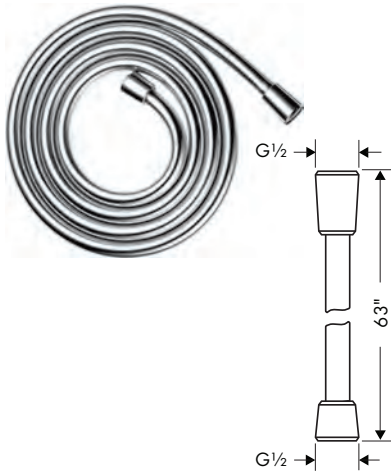

Handshower Hose

Handshower Hose Techniflex, 63"

- High-quality shower hose
- Pivot connector prevents hose from tangling
- No-kink hose
- Connection thread: G 1/2

chrome	28276003	71
brushed bronze	28276143	94
matte black	28276673	94
brushed nickel	28276823	94
polished nickel	28276833	91

Alternate Version

· Handshower Hose Techniflex, 80"

chrome	28274000	94
brushed nickel	28274820	125
polished nickel	28274830	120

Wallbars