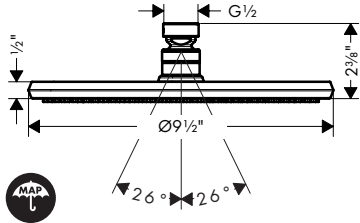

Locarno® Showerhead