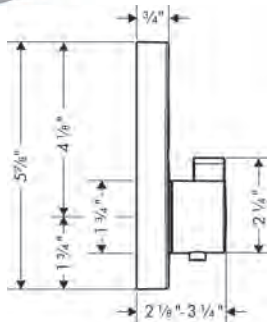

ShowerSelect S Thermostatic Trim for 2 Functions, Round

- Select push-button on/off control for 2 outlets
- Outlets may be operated simultaneously
- Flow: 8.0 GPM (30.3 L/Min) / 2.0 GPM (7.6 L/Min)
- Thermostatic cartridge, Start/stop cartridge
- Anti-scald 100° safety stop
- Optimized for water-efficient shower products
- Trim comes with Select buttons: handshower and Rain
- Optional accessory to limit total flow to 2.0 GPM @ 80 psi where required

Finish	Part No.	List $
chrome	15743001	833
matte black	15743671	1,099
matte white	15743701	1,099
brushed nickel	15743821	1,099

Required Parts

- **iBox universal** Rough, with Service Stops, 3/4" 01850181 198