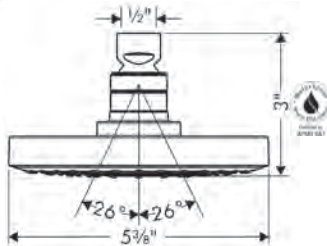

Raindance S Showerhead 150
1-Jet, 2.5 GPM

- Shower head size: 150 mm (5 7/8")
- Spray modes: RainAir
- 90 no-clog spray channels
- Spray face finish: Grey
- Flow: 2.5 GPM (9.5 L/Min)
- EcoAir Technology

- chrome
- brushed nickel

- 27486001
- 27486821

- 237
- 313

EcoRight Version

Raindance S Showerhead 150 1-Jet,
2.0 GPM

- chrome
- brushed nickel

- 04342000
- 04342820

- 237
- 313