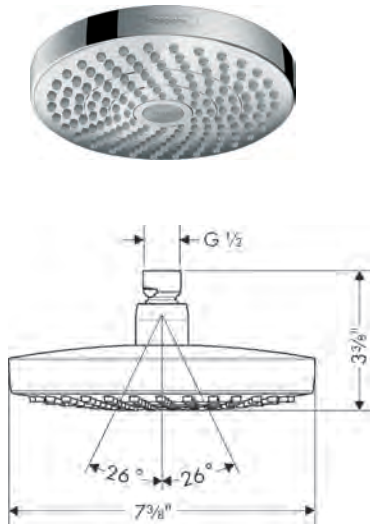

**Showerheads**

**Cromia Select S Showerhead**  
180 2-Jet, 2.5 GPM

- Shower head size: 180 mm (7 1/8")
- Spray modes: Rain, IntenseRain
- Select button for comfortable alternation of spray modes
- 147 no-clog spray channels
- Spray face finish: Fully-finished matching spray face
- Flow: 2.5 GPM (9.5 L/Min)
- Spray face removable for cleaning