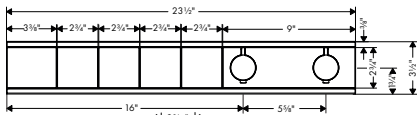

Rainfinity™ Shower System