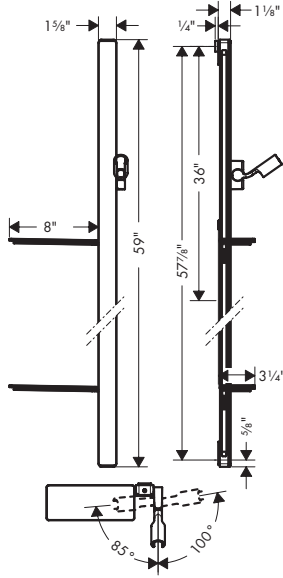

white/chrome	26813401	176
brushed nickel	26813821	232

**Wallbars**

**Unica Wallbar Raindance E, 60"**

**Finish**  
chrome

**Part No.**  
27645000

**List \$**  
558

- Consists of: Wallbar, Handshower hose, Slider, Shelves
- Flat aluminum profile with mirrored safety glass finish
- Hose nut: For shower hoses with conical nut on both sides
- Shelf made of safety glass
- Finish shower bar: Chrome
- Profile stand pipe: Flat
- Angle-adjustable holder pivots left and right, slides easily and locks in place