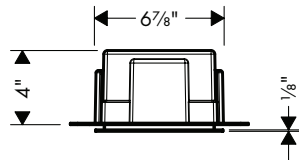

XtraStoris Individual Wall niche Matte White with design frame 12"x 6"x 4"

- Consists of: Wall niche with design frame, Sealing set
- Body color: Matte White
- Installation depth: 100 mm (4")
- Where to use: New construction, Renovation
- Easy to clean surface
- Suitable for use in wet areas
- Wall type: Solid wall construction, Drywall construction
- Material sealing set: Polystyrene (PS)
- Material wall niche: Stainless Steel 304 (1.4301)
- With 2 mm thick design frame
- Dimensions wall niche: 11 7/8" x 5 7/8" x 4" (HxWxD)
- Required dimensions for sealing set: 12 3/8" x 6 7/8" x 4" (HxWxD)

Alternate Version

- **XtraStoris Individual Wall niche Matte White with design frame 12"x 12"x 4"**

Finish	Part No.	List $
brushed bronze	56096140	850
brushed black	56096340	850
chrome		
matte black	56096670	850
matte white	56096700	850
brushed stainless steel	56096800	850
polished gold optic	56096990	850

brushed bronze	56099140	950
brushed black	56099340	950
chrome		
matte black	56099670	950
matte white	56099700	950
brushed stainless steel	56099800	950
polished gold optic	56099990	950