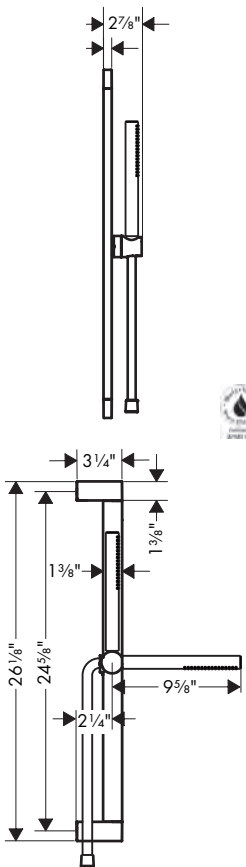

Pulsify S Wallbar Set 100 1-Jet 24", 2.5 GPM

- Consists of: Baton handshower, Wallbar, Handshower hose, Slider
- Spray modes: PowderRain
- Pivot connector prevents hose from tangling
- Wall mounted: Fastens with screws

Includes

- **Pulsify S** Baton Handshower 100 1-Jet, 2.5 GPM (#24125xxx)
- Handshower Hose Techniflex, 63" (# 28276xxx)
- **Unica** Wallbar, 24" (# 24404xxx)

EcoRight Version

- **Pulsify S** Wallbar Set 100 1-Jet 24", 1.75 GPM

chrome	24372001	276
matte black	24372671	364
brushed nickel	24372821	364

Available Fall 2023