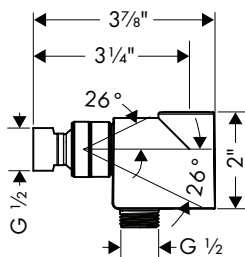

Showerarm Mount for Handshower

- For all 1/2" hoses
- For shower hoses with conical nut on both sides

chrome	04580000	48
matte black	04580670	63
brushed nickel	04580820	63
polished nickel	04580830	60