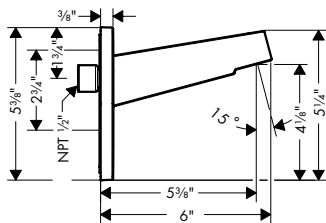

NEW

Pulsify Showerarm for Showerhead 260

- Plastic
- Connection type: 1/2" NPT
- Wall Outlet, Mounting Material, Assembly instructions

chrome	24149001	129
matte black	24149671	170
brushed nickel	24149821	170

Available Spring 2023