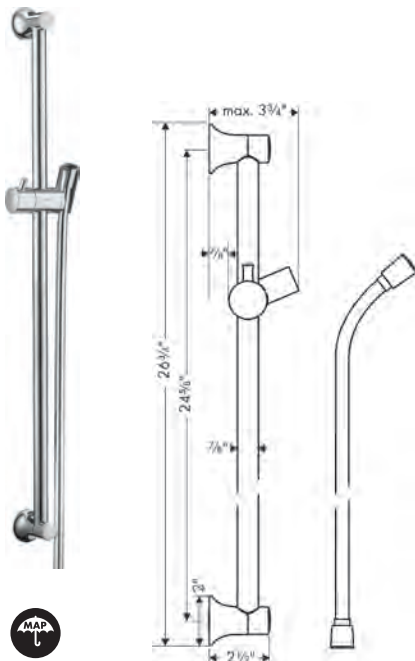

Unica Wallbar Classic, 24"

- Consists of: Wallbar, Handshower hose, Slider
- Profile stand pipe: Round
- Angle-adjustable holder pivots left and right, slides easily and locks in place

Includes

· Handshower Hose Techniflex, 63" (#28276xxx)

chrome	27617000	328
matte black	27617670	432
brushed nickel	27617820	432
polished nickel	27617830	417