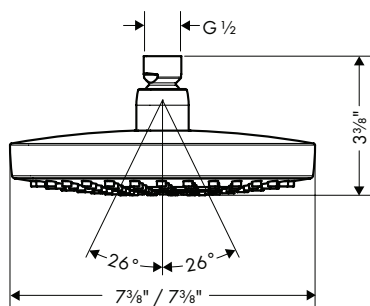

Croma Select E Showerhead
180 2-Jet, 2.5 GPM

- Shower head size: 180 mm (7 1/8")
- Spray modes: Rain, IntenseRain
- Select button for comfortable alternation of spray modes
- 147 no-clog spray channels
- Spray face finish: Fully-finished matching spray face
- Flow: 2.5 GPM (9.5 L/Min)
- Spray face removable for cleaning

chrome	04925000	362
brushed nickel	04925820	478

EcoRight Version

· **Croma Select E Showerhead** 180 2-Jet, 1.8 GPM

chrome	04387000	350
white/chrome	04387400	350
brushed nickel	04387820	462

· **Croma Select E Showerhead** 180 2-Jet, 1.5 GPM

chrome	26817001	362
brushed nickel	26817821	478