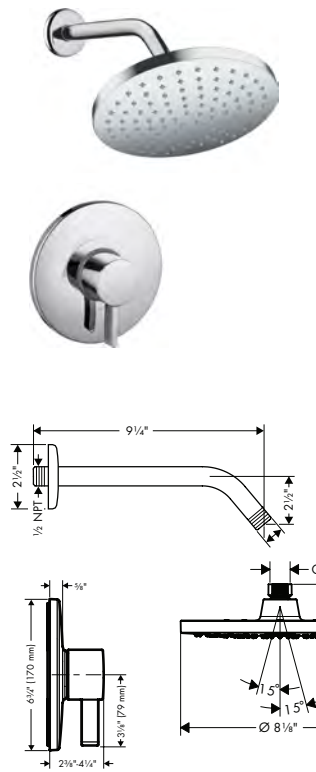

Vernis Blend Pressure Balance Shower Set, 2.5 GPM

chrome	04952000	373
matte black	04952670	492
brushed nickel*	04952820	492

- Consists of: Showerhead, Showerarm, Pressure balance trim
- Spray modes: Rain
- Ball-joint: Showerhead angle adjustable
- Flow: 2.5 GPM (9.5 L/Min)

Includes

- **Vernis Blend** Showerhead 200 1-Jet 2.5 GPM (# 26271xxx)
- Showerarm Standard 9" (# 04186xxx)
- **Ecostat** Pressure Balance Trim S (# 04233000)

EcoRight Version

· Vernis Blend Pressure Balance Shower Set, 1.75 GPM	chrome	04953000	373
	matte black	04953670	492
	brushed nickel*	04953820	492
· Vernis Blend Pressure Balance Shower Set, 1.5 GPM	chrome	04954000	373
	matte black	04954670	492
	brushed nickel*	04954820	492

Required Parts

- **iBox universal** Rough, with Service Stops, 3/4" 01850181 198