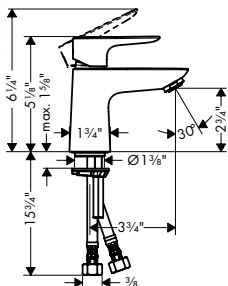

Talis E Single-Hole Faucet 80, 1.0 GPM

- Spray modes: Aerated spray
- Flow: 1.0 GPM (3.8 L/Min)
- Ceramic cartridge
- Does not include: Pop-up assembly

chrome

71708001

216