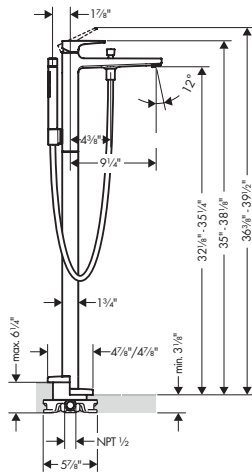

Metropol Freestanding Tub Filler Trim with Loop Handle and 1.75 GPM Handshower

- Spray type hand shower: IntenseRain, Full
- Flow: 5.28 GPM (20 L/Min)
- Ceramic cartridge
- Integrated double backflow prevention

chrome	74532001	3,011
brushed nickel	74532821	3,974

Required Parts

- Rough, Freestanding Tub Filler 10452181 887