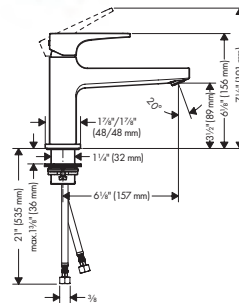

Metropol Single-Hole Faucet 100 with Loop Handle, 1.2 GPM

- Spray modes: Aerated spray
- Flow: 1.2 GPM (4.5 L/Min)
- Ceramic cartridge
- Does not include: Pop-up assembly

Finish	Part No.	List $
chrome	74505001	465
brushed nickel	74505821	614