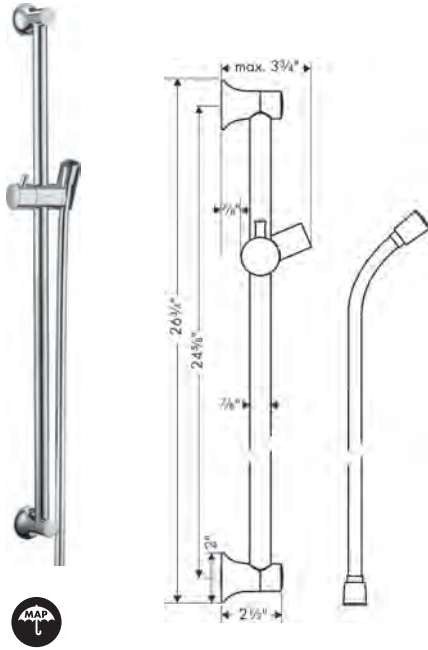

Wallbars

Unica Wallbar Classic, 24"

- Consists of: Wallbar, Handshower hose, Slider
- Angle-adjustable holder pivots left and right, slides easily and locks in place

Includes

- Handshower Hose Techniflex, 63" (#28276xxx)

Finish	Part No.	List $
chrome	27617000	328
matte black	27617670	432
brushed nickel	27617820	432
polished nickel	27617830	417

Handshower Holders