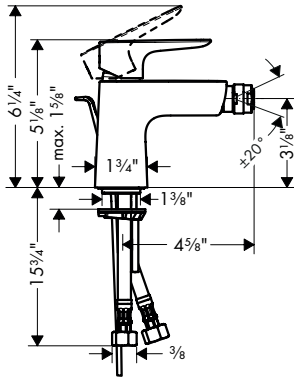

Talis E Single-Hole Bidet Faucet

- Spout height: 78 mm
- Pivoting aerator
- Flow: 1.5 GPM (5.7 L/Min)
- Ceramic cartridge
- Includes pop-up drain

Finish	Part No.	List $
chrome	71720001	264
brushed nickel	71720821	348