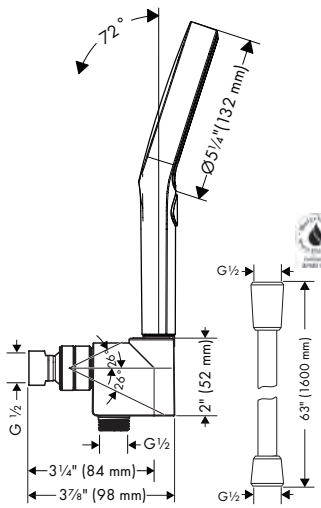

Rainfinity Handshower Set 130 3-Jet PowderRain, 2.5 GPM

- Consists of: Handshower, Handshower holder, Handshower hose
- Integrated support function
- Spray modes: PowderRain, Intense PowderRain, MonoRain
- Select button for comfortable alternation of spray modes
- Flow: 2.5 GPM (9.5 L/Min)
- Pivot connector prevents hose from tangling
- Rinseable screen seal

chrome	26913001	336
matte black	26913671	443
matte white	26913701	443
brushed nickel	26913821	443

Includes

- Rainfinity Handshower 130 3-Jet, 2.5 GPM (# 26864xxx)
- Showerarm Mount for Handshower (# 04580xxx)
- Handshower Hose Techniflex, 63" (# 28276xxx)

EcoRight Version

Rainfinity Handshower Set 130 3-Jet PowderRain, 1.75 GPM

chrome	26914001	336
matte black	26914671	443
matte white	26914701	443
brushed nickel	26914821	443