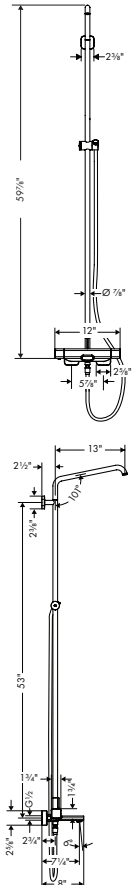

Croma E Showerpipe with Tub Filler without Shower Components

chrome	26068001	1,136
brushed nickel	26068821	1,500

- Height-adjustable slider with locking push-button slider
- Shower arm swivels left and right
- Thermostat prevents the housing from heating up, making showering even safer
- Anti-scald 100° safety stop
- Integrated volume control/diverter for 2 functions
- Outlets may not be operated simultaneously
- Exposed installation
- Does not include: Showerhead, Hand shower

Includes

- Handshower Hose Techniflex, 63" (# 28276xxx)

Required Parts

· Showerpipe Basic Set	16181181	87