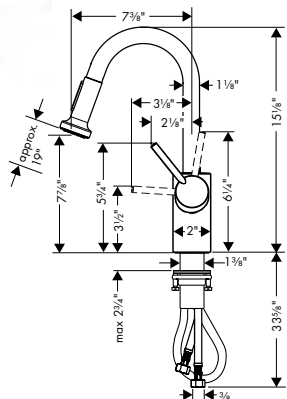

Talis S² Prep Kitchen Faucet, 2-Spray Pull-Down, 1.75 GPM

- Swivel range 150°
- Aerated spray, Needle spray
- Non-locking spray diverter
- MagFit magnetic sprayhead docking
- Deck mounted
- Flow: 1.75 GPM (6.6 L/Min)
- Ceramic cartridge
- 3/8" connections
- Integrated double backflow prevention
- Extension length Up to 19 5/8" (50cm)

chrome	04286000	762
brushed gold optic	04286250	1,005
brushed black	04286340	1,005
chrome		
steel optic	04286800	1,005
polished nickel*	04286830	968