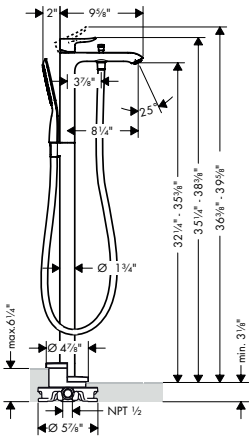

Bath

Finish   **Part No.**   **List $**

Metris Freestanding Tub Filler Trim with 1.75 GPM Handshower

chrome 31432001 1,168
brushed nickel 31432821 1,543

- Spray type hand shower: IntenseRain, Full
- Flow: 5.31 GPM (20.1 L/Min)
- Ceramic cartridge
- Integrated double backflow prevention

Required Parts

· Rough, Freestanding Tub Filler 10452181 887