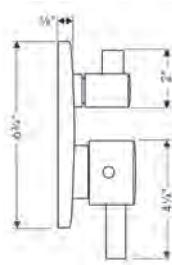

Ecostat Thermostatic Trim S with Volume Control and Diverter

chrome 04231000 802
brushed nickel 04231820 1,057

- Volume control and diverter for 2 outlets
- Flow: 7.0 GPM (26.5 L/Min)
- Thermostatic cartridge, Shut-off/ diverter valve
- Anti-scald 100° safety stop
- Optimized for water-efficient shower products

Required Parts

· **iBox universal** Rough, with Service Stops, 3/4" 01850181 198