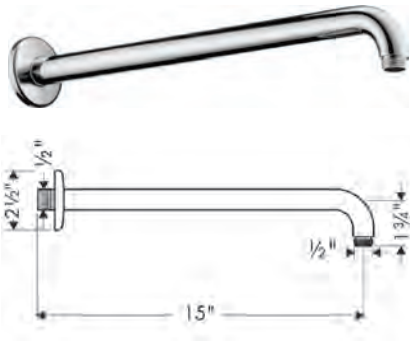

Showerarms

Showerarm Raindance 15"

- Length: 389 mm (15")
- Brass
- Version: 90° angle
- Connection type: 1/2" NPT
- Showerarm, Escutcheon, Assembly instructions

Finish	Part No.	List $
chrome	27413001	227
brushed bronze	27413141	300
polished black	27413331	288
chrome		
brushed black	27413341	300
chrome		
matte black	27413671	300
matte white	27413701	300
brushed nickel	27413821	300
polished nickel	27413831	288
rubbed bronze	27413921	300
polished gold optic	27413991	288