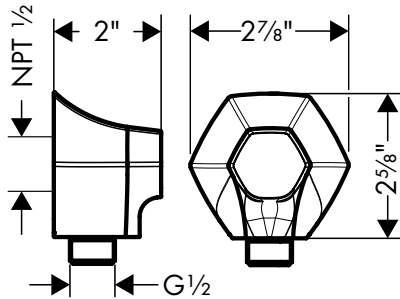

Locarno Wall Outlet with Check Valves

- Metal connection angle
- 1/2" NPT

chrome	04839000	112
brushed gold optic	04839250	147
matte black	04839670	147
brushed nickel	04839820	147
polished nickel	04839830	141