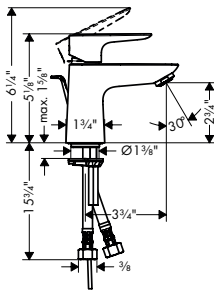

Faucets

Talis E Single-Hole Faucet 80 with Pop-Up Drain, 1.2 GPM

- Spray modes: Aerated spray
- Flow: 1.2 GPM (4.5 L/Min)
- Ceramic cartridge
- Includes pop-up drain

- chrome
- brushed nickel

- 71700001
- 71700821

- 232
- 306