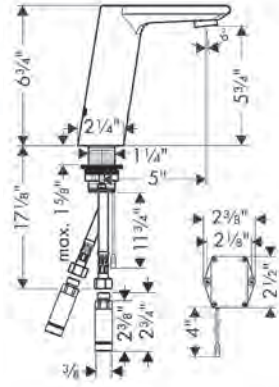

Faucets

Metris S Electronic Faucet with Preset Temperature Control

- Spray modes: Aerated spray
- Flow: 0.5 GPM (1.9 L/Min)
- Pre-set temperature
- Infrared sensor
- Battery operated (battery type 6V CR-P2, included) with low battery indicator
- Flushing time: 10 seconds
- Frequency of hygiene rinse: 24 hours
- Flushing time hygiene rinse: 10 seconds
- 3/8" hoses

Finish

chrome

Part No.

31101001

List $

994