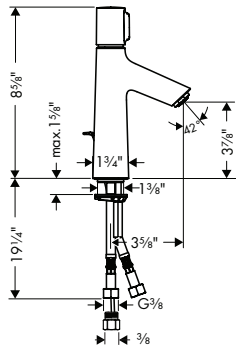

Select Faucets

Talis Select S Single-Hole Faucet 100 with Pop-Up Drain, 1.2 GPM

- Spray modes: Aerated spray
- Flow: 1.2 GPM (4.5 L/Min)
- Select cartridge for easy, intuitive operation: Push handle to turn water on and off, and turn to adjust temperature
- Includes pop-up drain

Finish

chrome
brushed nickel

Part No.

72042001
72042821

List $

417
549