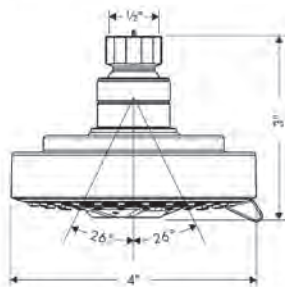

Raindance S Showerhead 100
3-Jet, 2.0 GPM

- Shower head size: 100 mm (4")
- Spray modes: RainAir, BalanceAir, Whirl
- 65 no-clog spray channels
- Flow: 2.0 GPM (7.6 L/Min)

- chrome
- brushed nickel

- 04340000
- 04340820

- 224
- 296