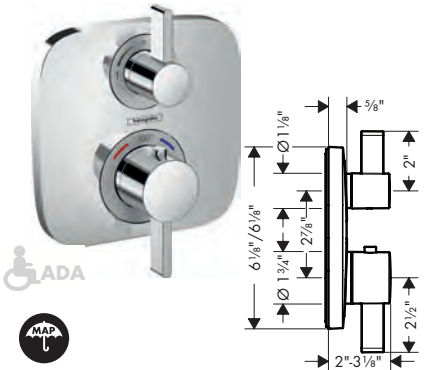

Ecostat E Thermostatic Trim with Volume Control and Diverter

chrome	15708001	670
brushed nickel	15708821	885

- Volume control and diverter for 2 outlets
- Flow: 6.0 GPM (22.7 L/Min)
- Thermostatic cartridge, Shut-off/ diverter valve
- Anti-scald 100° safety stop
- Optimized for water-efficient shower products

Required Parts

· iBox universal Rough, with Service Stops, 3/4"	01850181	198