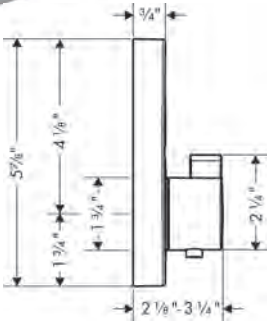

Recommended Shower Trims

ShowerSelect S Thermostatic Trim for 1 Function, Round

- Select push-button on/off control for 1 outlet
- Flow: 7.0 GPM (26.5 L/Min)
- Thermostatic cartridge, Start/stop cartridge
- Anti-scald 100° safety stop
- Optimized for water-efficient shower products
- Thermostat is delivered with On/Off button

Finish	Part No.	List $
chrome	15744001	793
matte black	15744671	1,047
brushed nickel	15744821	1,047

Required Parts

- **iBox universal** Rough, with Service Stops, 3/4"

01850181	198