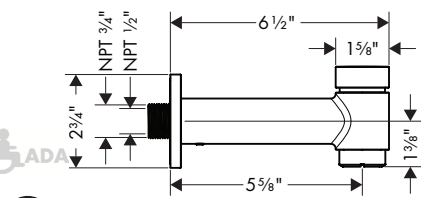

Talis S Tub Spout with Diverter

- Solid Brass
- Includes: 1/2" female and 3/4" male adaptor

chrome	72411001	234
brushed bronze	72411141	308
brushed black	72411341	308
chrome		
matte black	72411671	308
matte white	72411701	308
brushed nickel	72411821	308