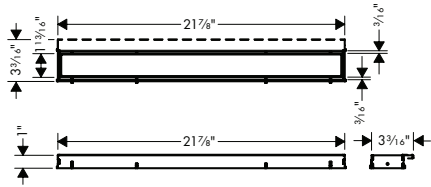

RainDrain Match 23 5/8" Linear Drains