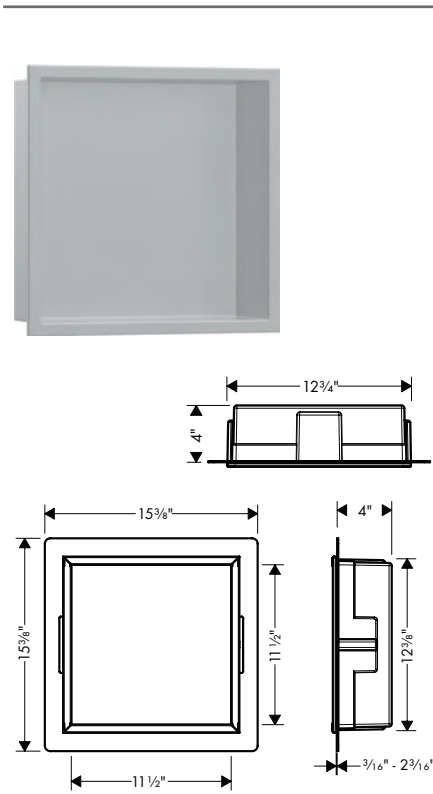

XtraStoris Original Wall niche with frame 12"x 12"x 4"

Finish	Part No.	List $
concrete grey	56061380	854
matte black	56061670	854
matte white	56061700	854

- Consists of: Wall niche with frame, Sealing set
- Installation depth: 100 mm (4")
- Where to use: New construction, Renovation
- Easy to clean surface
- Suitable for use in wet areas
- Wall type: Drywall construction, Solid wall construction
- Material sealing set: Polystyrene (PS)
- Material wall niche: Stainless Steel 304 (1.4301)
- Surface of the wall niche powder-coated stainless steel
- Dimensions wall niche: 11 7/8" x 11 7/8" x 4" (HxWxD)
- Required dimensions for sealing set: 12 3/8" x 12 3/4" x 4" (HxWxD)

Alternate Version

· XtraStoris Original Wall niche with frame 12"x 6"x 4"	see page 412	56057xx0	752
· XtraStoris Original Wall niche with frame 12"x 6"x 5 1/2"	see page 412	56092xx0	518
· XtraStoris Original Wall niche with frame 12"x 12"x 5 1/2"	see below	56093xx0	647
· XtraStoris Original Wall niche with frame 12"x 24"x 4"	see page 414	56064380	1,204
· XtraStoris Original Wall niche with frame 12"x 36"x 4"	see page 414	56067xx0	1,314