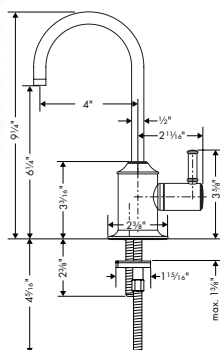

**Talis C Beverage Faucet,
1.5 GPM**

- Swivel range 360°
- Laminar spray
- Deck mounted
- For cold water connection
- Flow: 1.5 GPM (5.7 L/Min)
- Ceramic cartridge
- Copper pipe connections

- chrome
- steel optic
- polished nickel

- 04302000
- 04302800
- 04302830

- 570
- 752
- 724