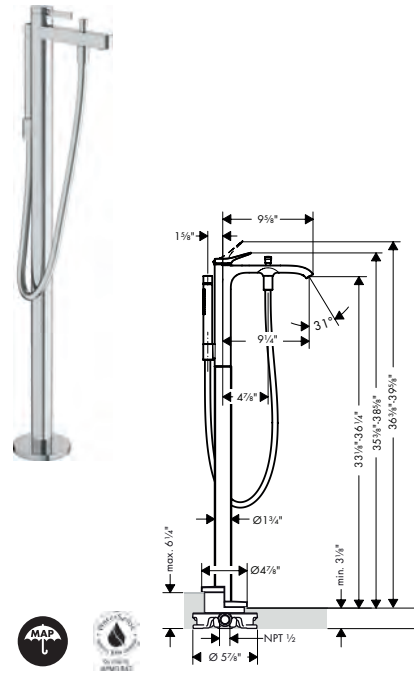

Bath

Finoris Freestanding Tub Filler Trim with 1.75 GPM Handshower

Finish	Part No.	List $
chrome	76445001	3,185
matte black	76445671	4,204
matte white	76445701	4,204
brushed nickel	76445821	4,204

- Consists of: Freestanding tub filler trim, Baton handshower, Handshower hose, Handshower holder
- Spray type mixer: Aerated spray
- Spray type hand shower: Rain, Mono
- Ceramic cartridge
- Diverter with automatic resetting
- Integrated double backflow prevention

Required Parts

· Rough, Freestanding Tub Filler	10452181	887

Finoris Tub Spout

chrome	76410001	398
matte black	76410671	525
matte white	76410701	525
brushed nickel	76410821	525

- Includes: Tub spout, Escutcheon, Assembly instructions
- Includes 1/2" female, 3/4" male adapter