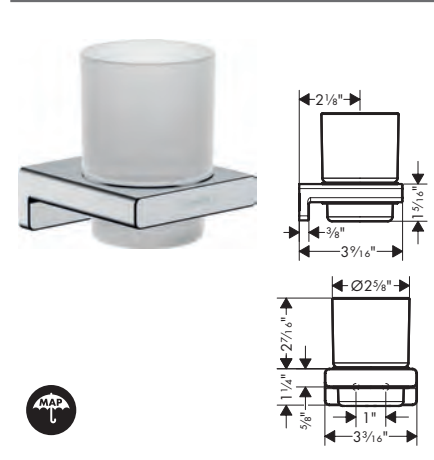

AddStoris Tumbler

- Wall-mounted
- Matte glass
- Metal holder
- With mounting material
- Concealed fastening
- Diameter of drilled hole: 6 mm (1/4")

chrome	41749000	99
brushed bronze	41749140	131
brushed black	41749340	131
chrome		
matte black	41749670	131
matte white	41749700	131
brushed nickel*	41749820	131

**Brushed Nickel Available Spring 2023
All Other Finishes Available Now**