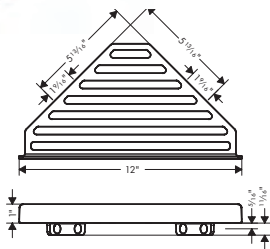

Recommended Accessories

AddStoris Corner Basket

- Wall-mounted
- Metal holder
- With mounting material
- Concealed fastening
- Diameter of drilled hole: 6 mm (1/4")
- May also be used as a shelf

Finish	Part No.	List $
chrome	41741000	83
matte black	41741670	109
brushed nickel	41741820	109

Brushed Nickel Available Spring 2023
All Other Finishes Available Now