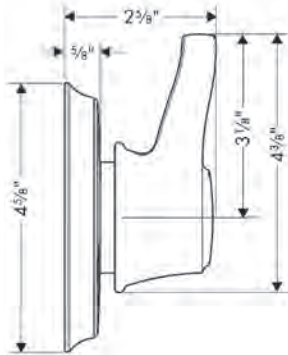

Required Parts (choose one)

· Rough, Quattro 3-Way Diverter, 3/4"	15930181	321
· Rough, Quattro Green 3-Way Diverter (no shared function), 3/4"	15936181	321
· Rough, Trio 2-Way Diverter without Shut-Off, 3/4"	15984181	256