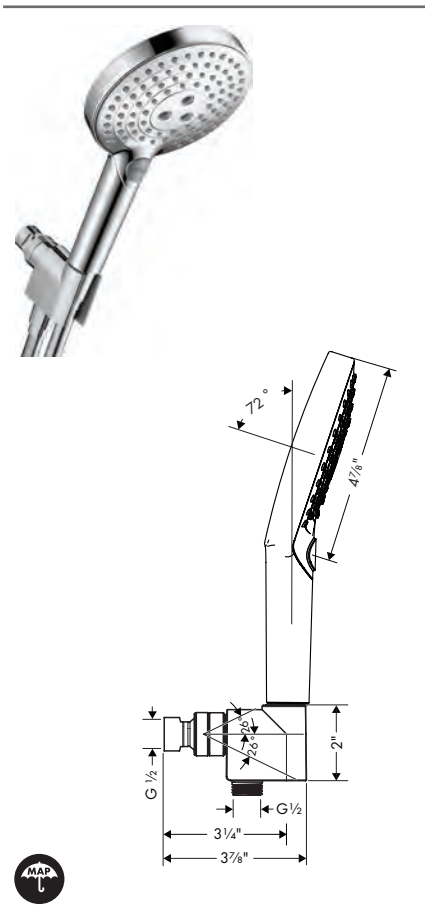

Raindance Select S
Handshower Set 120 3-Jet,
2.5 GPM

- Consists of: Handshower, Handshower holder, Handshower hose
- Integrated support function
- Spray modes: Rain, RainAir, Whirl
- Select button for comfortable alternation of spray modes
- Flow: 2.5 GPM (9.5 L/Min)
- Pivot connector prevents hose from tangling
- 26° adjustment
- Rinseable screen seal

Includes

- **Raindance Select S** Handshower 120 3-Jet, 2.5 GPM (# 26531001)
- Showerarm Mount for Handshower (# 04580000)
- Handshower Hose Techniflex, 63" (#28276xxx)

Finish chrome   **Part No.** 04542000   **List $** 307

Wallbars
HS Sets
Wallbar Sets

hansgrohe Showers