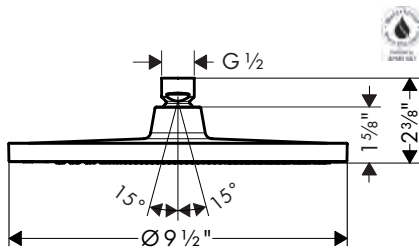

Crometta® Showerheads

Crometta S Showerhead 240
1-Jet, 2.5 GPM

- Shower head size: 240 mm (9½")
- Spray modes: Rain
- 180 no-clog spray channels
- Spray face finish: Fully-finished matching spray face
- Flow: 2.5 GPM (9.5 L/Min)

Finish	Part No.	List $
chrome	26917001	240
matte black	26917671	317
brushed nickel	26917821	317

EcoRight Version

- **Crometta S** Showerhead 240 1-Jet, 1.75 GPM

chrome	26918001	240
matte black*	26918671	317
brushed nickel	26918821	317