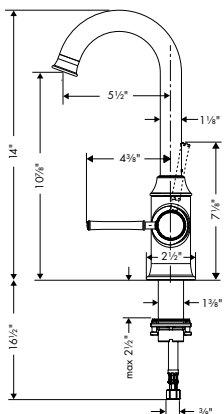

Talis C Bar Faucet, 1.5 GPM

- Swivel range 150°
- Aerated spray
- Deck mounted
- Flow: 1.5 GPM (5.7 L/Min)
- Ceramic cartridge
- 3/8" connections

chrome	04217000	542
steel optic	04217800	714
polished nickel	04217830	689
rubbed bronze	04217920	714