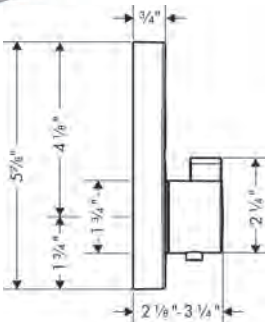

ShowerSelect S Thermostatic Trim for 2 Functions, Round

- Select push-button on/off control for 2 outlets
- Outlets may be operated simultaneously
- Flow: 8.0 GPM (30.3 L/Min) / 2.0 GPM (7.6 L/Min)
- Thermostatic cartridge, Start/stop cartridge
- Anti-scald 100° safety stop
- Optimized for water-efficient shower products
- Trim comes with Select buttons: handshower and Rain
- Optional accessory to limit total flow to 2.0 GPM @ 80 psi where required

chrome	15743001	833
brushed bronze	15743141	1,099
brushed black	15743341	1,099
chrome		
matte black	15743671	1,099
matte white	15743701	1,099
brushed nickel	15743821	1,099

Required Parts

- **iBox universal** Rough, with Service Stops, 3/4"

01850181	198