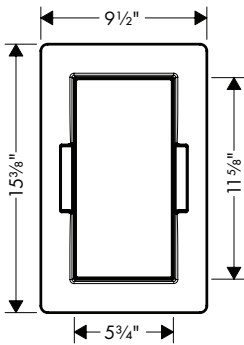

XtraStoris Minimalistic Wall niche frameless 12"x 6"x 5 1/2"

Finish	Part No.	List $
matte black	56076670	680
matte white	56076700	680
brushed stainless steel	56076800	680

- Consists of: Wall niche frameless, Sealing set
- Installation depth: 140 mm (5 1/2")
- Where to use: New construction, Renovation
- Variable installation depth
- Easy to clean surface
- Installable flush with the wall or as a design element sticking out (up to 2 1/8")
- Frameless design
- Suitable for use in wet areas
- Easy adjustment to tile thickness
- Wall type: Solid wall construction, Drywall construction
- Material sealing set: Polystyrene (PS)
- Material wall niche: Stainless Steel 304 (1.4301)
- Dimensions wall niche: 11 7/8" x 5 7/8" x 5 1/2" (HxWxD)
- Required dimensions for sealing set: 12 3/8" x 6 7/8" x 5 1/2" (HxWxD)

Alternate Version

· XtraStoris Minimalistic Wall niche frameless 12"x 6"x 4"	matte black	56070670	650
	matte white	56070700	650
	brushed stainless steel	56070800	650
· XtraStoris Minimalistic Wall niche frameless 12"x 12"x 4"	matte black	56073670	753
	matte white	56073700	753
	brushed stainless steel	56073800	753
· XtraStoris Minimalistic Wall niche frameless 12"x 12"x 5 1/2"	matte black	56079670	788
	matte white	56079700	788
	brushed stainless steel	56079800	788