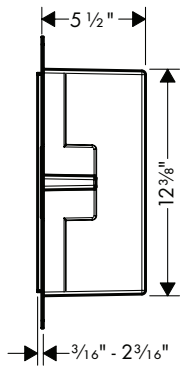

XtraStoris Rock Wall niche
with tileable door 12"x 6"x 5 1/2"

- Consists of: Wall niche with tileable door, Sealing set
- Tileable Push-Open door
- Depth of the tileable door: 12 mm (1/2")
- Installation depth: 140 mm (5 1/2")
- Where to use: New construction, Renovation
- Variable installation depth
- Easy to clean surface
- Suitable for use in wet areas
- Easy adjustment to tile thickness
- Wall type: Solid wall construction, Drywall construction
- Material sealing set: Polystyrene (PS)
- Material wall niche: Stainless Steel 304 (1.4301)
- Dimensions wall niche: 11 7/8" x 5 7/8" x 5 1/2" (HxWxD)
- Required dimensions for sealing set: 12 7/8" x 6 7/8" x 5 1/2" (HxWxD)

Finish	Part No.	List $
matte black	56088670	795
matte white	56088700	795
brushed stainless steel	56088800	795

Alternate Version

- **XtraStoris Rock** Wall niche with tileable door 12"x 6"x 4"
- **XtraStoris Rock** Wall niche with tileable door 12"x 12"x 4"
- **XtraStoris Rock** Wall niche with tileable door 12"x 12"x 5 1/2"

matte black	56082670	785
matte white	56082700	785
brushed stainless steel	56082800	785
matte black	56085670	897
matte white	56085700	897
brushed stainless steel	56085800	897
matte black	56091670	907
matte white	56091700	907
brushed stainless steel	56091800	907