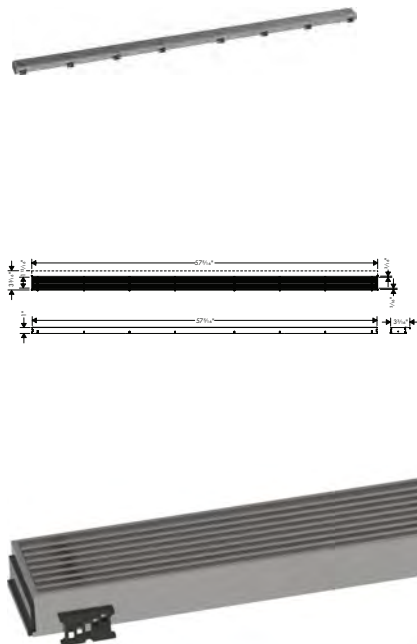

RainDrain Match Boardwalk Trim 59 1/8" with Height Adjustable Frame

- Consists of: Design trim, Height adjustable frame, Wall installation flange
- Easy to clean surface
- Easy adjustment to tile thickness with height adjustable frame (1/4" - 3/4")
- Up to 60 l/min drainage capacity
- Where to use: New construction, Renovation
- Tile thickness: Up to 18 mm (3/4")
- Suitable for any type of tile
- Grate removal tool allows easy removal of the trim
- Mounting type: Wall-mounted, Free in the floor
- Wall mounting possible
- Tile inlay depth: 12 mm (1/2")
- Grate material: Stainless Steel 304 (1.4301)
- Suitable for primary and secondary drainage
- Frame width: 62 mm (2 1/2")

brushed stainless steel	56128801	1,374

Required Parts

· RainDrain Rough 2" outlet 59 1/8"	56113181	660