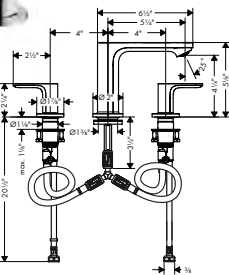

Rebris E Single-Hole Faucet
240, 1.2 GPM

chrome

72564001

350

- Spout height: 242 mm (9 1/2")
- Spray modes: Aerated spray
- Ceramic cartridge
- Does not include: Pop-up assembly

Available Spring 2023

NEW

Rebris E Widespread Faucet
110 with Pop-Up Drain,
1.2 GPM

chrome
matte black
brushed nickel

72532001
72532671
72532821

380
502
502

- Consists of: Widespread faucet, Pop-up assembly
- Spout height: 107 mm (4 1/8")
- Spray modes: Aerated spray
- 90° ceramic valves
- Pop-up drain

Available Spring 2023