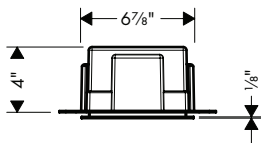

XtraStoris Individual

XtraStoris Individual Wall niche brushed stainless steel with design frame 12"x 6"x 4"

- Consists of: Wall niche with design frame, Sealing set
- Body color: brushed stainless steel
- Installation depth: 100 mm (4")
- Where to use: New construction, Renovation
- Easy to clean surface
- Suitable for use in wet areas
- Wall type: Solid wall construction, Drywall construction
- Material sealing set: Polystyrene (PS)
- Material wall niche: Stainless Steel 304 (1.4301)
- Dimensions wall niche: 11 7/8" x 5 7/8" x 4" (HxWxD)
- Required dimensions for sealing set: 12 3/8" x 6 7/8" x 4" (HxWxD)

Finish	Part No.	List $
brushed bronze	56094140	850
brushed black	56094340	850
chrome		
matte black	56094670	850
matte white	56094700	850
brushed stainless steel	56094800	850
polished gold optic	56094990	850

Alternate Version

XtraStoris Individual Wall niche brushed stainless steel with design frame 12"x 12"x 4"

brushed bronze	56097140	950
brushed black	56097340	950
chrome		
matte black	56097670	950
matte white	56097700	950
brushed stainless steel	56097800	950
polished gold optic	56097990	950