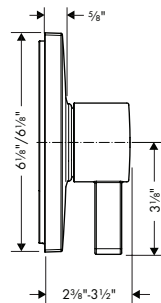

Ecostat Square Pressure Balance Trim

- Temperature and on/off control for 1 outlet
- Flow: 5.44 GPM (20.6 L/Min)
- Integrated bypass for use with diverter tub spouts

Required Parts

- **iBox universal** Rough, with Service Stops, 3/4"

chrome	15724001	262
brushed bronze	15724141	345
brushed black	15724341	345
chrome		
matte black	15724671	345
matte white	15724701	345
brushed nickel	15724821	345

	01850181	198