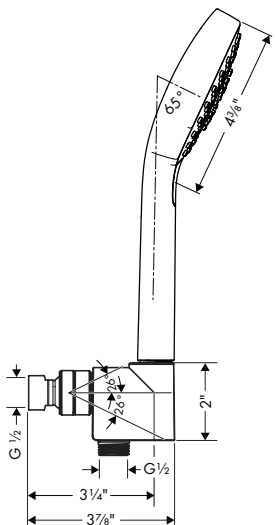

Croma Select E Handshower Set 110 3-Jet, 2.5 GPM

- Consists of: Handshower, Handshower holder, Handshower hose
- Integrated support function
- Spray modes: SoftRain, IntenseRain, Pulsating Massage
- Select button for comfortable alternation of spray modes
- Flow: 2.5 GPM (9.5 L/Min)
- Pivot connector prevents hose from tangling
- Shower holder of plastic
- Rinseable screen seal

Includes

- **Croma Select E** Handshower 110 3-Jet, 2.5 GPM (# 04948xxx)
- Showerarm Mount for Handshower (# 04580xxx)
- Handshower Hose Techniflex, 63" (# 28276xxx)

chrome	04937000	188
brushed nickel	04937820	249