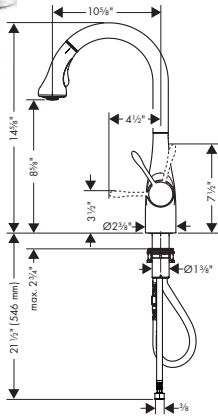

Allegro® E

Allegro E Gourmet HighArc
Kitchen Faucet, 2-Spray
Pull-Down, 1.75 GPM

Finish
chrome
steel optic

Part No.
04066000
04066860

List $
991
1,308

- Swivel range 150°
- Aerated spray, Needle spray
- Locking spray diverter (reverts to default spray mode upon valve closing)
- MagFit magnetic sprayhead docking
- Deck mounted
- Flow: 1.75 GPM (6.6 L/Min)
- Ceramic cartridge
- 3/8" connections
- Integrated double backflow prevention
- Extension length Up to 19 5/8" (50cm)

Includes

- Base Plate for Single-Hole Kitchen Faucets, 10" (# 14019xxx)