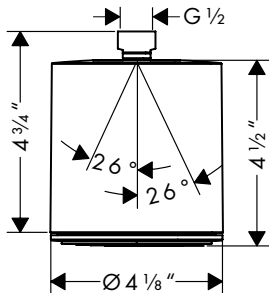

Pulsify™ S 105