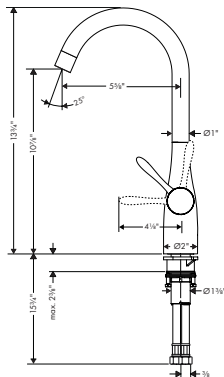

- Swivel range 150°
- Aerated spray, Needle spray
- Toggle spray diverter
- Deck mounted
- Flow: 1.75 GPM (6.6 L/Min)
- Ceramic cartridge
- 3/8" connections
- Integrated double backflow prevention
- Extension length Up to 19 5/8" (50cm)