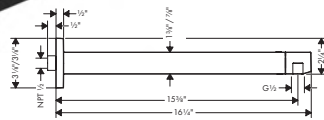

EcoRight Version

· Pulsify E Showerhead 260 1-Jet, 1.75 GPM	chrome	24332001	373
	matte black	24332671	492
	brushed nickel	24332821	492

Available Spring/Summer 2023

NEW