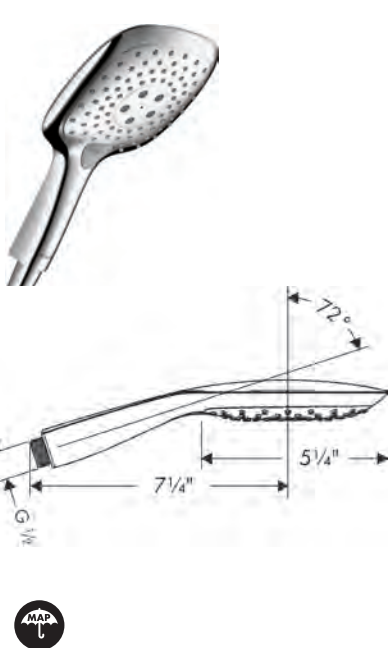

Finish	Part No.	List $
	chrome	26521001	193
	white/chrome	26521401	193
	brushed nickel	26521821	254
	chrome	04528000	193
	brushed nickel	04528820	254

Raindance Select E
Handshower 120 3-Jet,
2.5 GPM

- Spray modes: RainAir, Rain, Whirl
- 78 no-clog spray channels
- Select button for comfortable alternation of spray modes
- Spray face finish: Easy cleanable plastic spray disc
- Flow: 2.5 GPM (9.5 L/Min)

EcoRight Version

- **Raindance Select E** Handshower 120 3-Jet, 2.0 GPM

- chrome
- brushed nickel

- 04528000
- 04528820

- 193
- 254

Raindance Select E
Handshower 150 3-Jet,
2.5 GPM

- Spray modes: RainAir, Mix, CaresseAir
- 81 no-clog spray channels
- Select button for comfortable alternation of spray modes
- Spray face finish: Easy cleanable plastic spray disc
- Flow: 2.5 GPM (9.5 L/Min)
- The adjustable handshower holder on this model should not be used with a handshower with a spray face larger than 125 mm (5") in diameter

- chrome
- brushed nickel

- 26550001
- 26550821

- 285
- 376