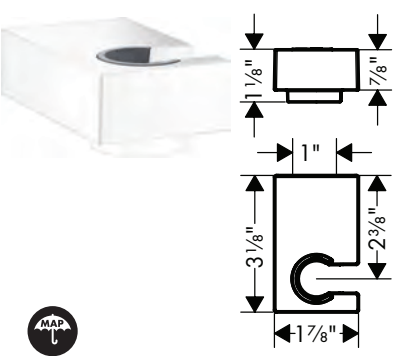

Finish	Part No.	List $
Handshower Holder · Wall-mounted · For hose with conical nut	chrome	28387001	79
	brushed bronze	28387141	103
	brushed black	28387341	103
	chrome		
	matte black	28387671	103
	matte white	28387701	103
	brushed nickel	28387821	103