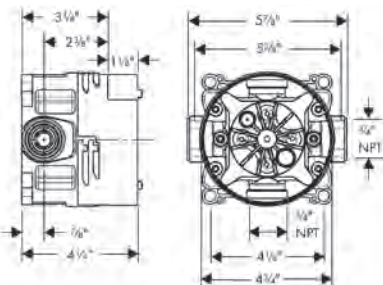

iBox universal Rough, with Service Stops, 3/4"

- 3/4" NPT
- 180° rotationally-symmetric installation
- Sound-decoupled installation

01850181	198

Optional Parts

- Installation Set, iBox Universal Plus Rough

96615000	57