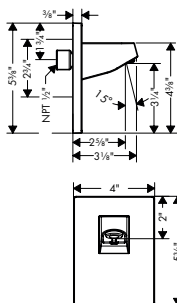

Pulsify Showerarm for Showerhead 105

chrome	24139001	68
matte black	24139671	90
brushed nickel	24139821	90

- Plastic
- Connection type: 1/2" NPT
- Wall Outlet, Mounting Material, Assembly instructions