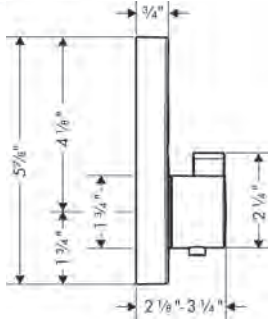

ShowerSelect® Trims