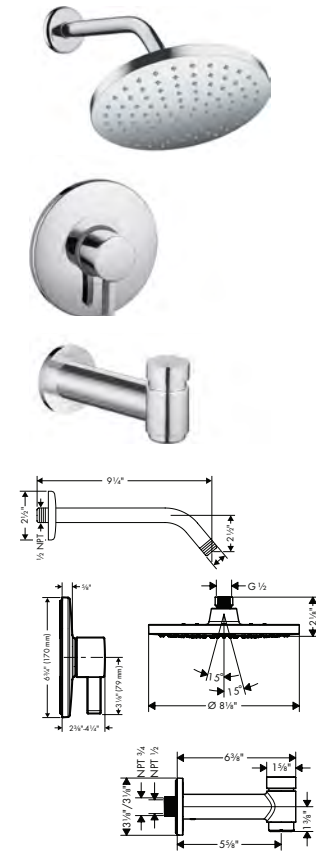

Vernis® Shower Sets

Vernis Blend Pressure Balance Tub/Shower Set, 2.5 GPM

Finish	Part No.	List $
chrome	04955000	563
matte black	04955670	744
brushed nickel*	04955820	743

- Consists of: Showerhead, Showerarm, Pressure Balance Trim with Diverter, Tub spout
- Spray modes: Rain
- Ball-joint: Showerhead angle adjustable
- Flow rate of hand shower at 3 bar: 2.5 GPM (9.5 L/Min)

Includes

- **Vernis Blend** Showerhead 200 1-Jet 2.5 GPM (# 26271xxx)
- Showerarm Standard 9" (# 04186xxx)
- **Ecostat** Pressure Balance Trim S (# 04233000)
- **Talis S** Tub Spout with Diverter (# 72411xxx)

EcoRight Version

· Vernis Blend Pressure Balance Tub/Shower Set, 1.75 GPM	chrome	04956000	563
	matte black	04956670	744
	brushed nickel*	04956820	743
· Vernis Blend Pressure Balance Tub/Shower Set, 1.5 GPM	chrome	04957000	563
	matte black	04957670	744
	brushed nickel*	04957820	743

Required Parts

- **iBox universal** Rough, with Service Stops, 3/4" 01850181 198