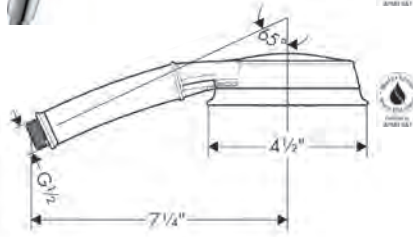

Handshowers

Croma 100 Classic
Handshower 3-Jet, 2.5 GPM

- Spray modes: Full, Pulsating Massage, Intense Turbo
- 75 no-clog spray channels
- Flow: 2.5 GPM (9.5 L/Min)

EcoRight Version

- **Croma 100 Classic** Handshower 3-Jet, 1.8 GPM

- **Croma 100 Classic** Handshower 3-Jet, 1.5 GPM

Finish	Part No.	List $
chrome	04072000	128
brushed nickel	04072820	168
polished nickel	04072830	162
rubbed bronze	04072920	168
chrome	04753000	128
brushed nickel	04753820	168
polished nickel	04753830	162
rubbed bronze	04753920	168
chrome	04932000	128
brushed nickel	04932820	168
polished nickel	04932830	162
rubbed bronze	04932920	168