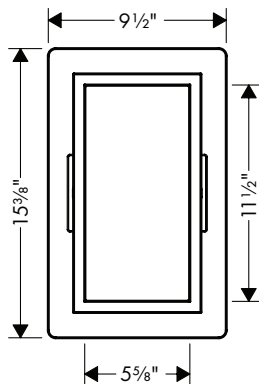

XtraStoris Individual Wall niche Matte White with design frame 12"x 6"x 4"

- Consists of: Wall niche with design frame, Sealing set
- Body color: Matte White
- Installation depth: 100 mm (4")
- Where to use: New construction, Renovation
- Easy to clean surface
- Suitable for use in wet areas
- Wall type: Solid wall construction, Drywall construction
- Material sealing set: Polystyrene (PS)
- Material wall niche: Stainless Steel 304 (1.4301)
- With 2 mm thick design frame
- Dimensions wall niche: 11 7/8" x 5 7/8" x 4" (HxWxD)
- Required dimensions for sealing set: 12 3/8" x 6 7/8" x 4" (HxWxD)

Alternate Version

- **XtraStoris Individual Wall niche Matte White with design frame 12"x 12"x 4"**

Finish	Part No.	List $
brushed bronze	56096140	850
brushed black	56096340	850
chrome		
matte black	56096670	850
matte white	56096700	850
brushed stainless steel	56096800	850
polished gold optic	56096990	850

brushed bronze	56099140	950
brushed black	56099340	950
chrome		
matte black	56099670	950
matte white	56099700	950
brushed stainless steel	56099800	950
polished gold optic	56099990	950