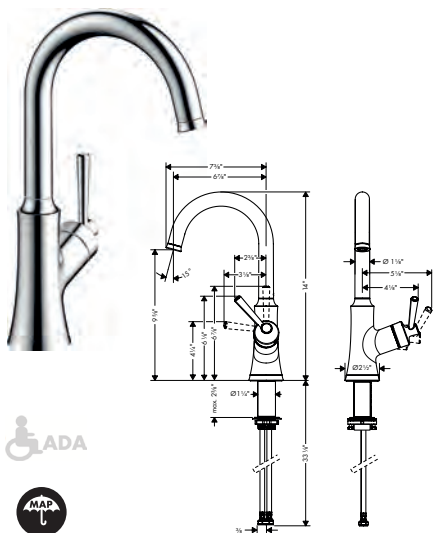

Joleena Bar Faucet, 1.5 GPM

- Swivel range 150°
- Aerated spray
- Deck mounted
- Flow: 1.5 GPM (5.7 L/Min)
- Ceramic cartridge
- 3/8" hoses

chrome	04795000	382
matte black	04795670	503
steel optic	04795800	503
polished nickel	04795830	484