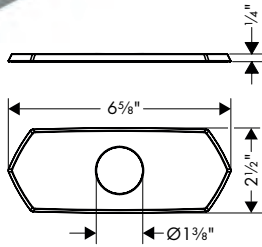

Accessories

Locarno Base Plate for Single-Hole Faucets

- Metal

Finish	Part No.	List $
chrome	04819000	45
brushed gold optic	04819250	60
matte black	04819670	60
brushed nickel	04819820	60
polished nickel	04819830	58