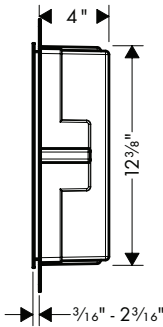

**Alternate Version**

- **XtraStoris Individual Wall niche Matte Black with design frame 12"x 12"x 4"**

brushed bronze	56098140	950
brushed black	56098340	950
chrome		
matte black	56098670	950
matte white	56098700	950
brushed stainless steel	56098800	950
polished gold optic	56098990	950