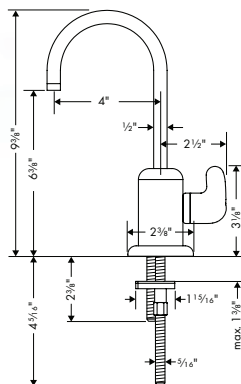

**Allegro E Beverage Faucet,
1.5 GPM**

- Swivel range 360°
- Laminar spray
- Deck mounted
- For cold water connection
- Flow: 1.5 GPM (5.7 L/Min)
- Ceramic cartridge
- Copper pipe connections

- chrome
- steel optic

- 04300000
- 04300800

- 599
- 789