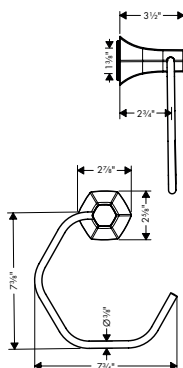

Locarno Towel Ring

- Wall-mounted
- Metal
- Arms swivel independently
- Concealed fastening

chrome	04836000	148
brushed gold optic	04836250	195
matte black	04836670	195
brushed nickel	04836820	195
polished nickel	04836830	188