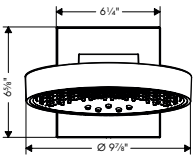

Rainfinity™ Shower System