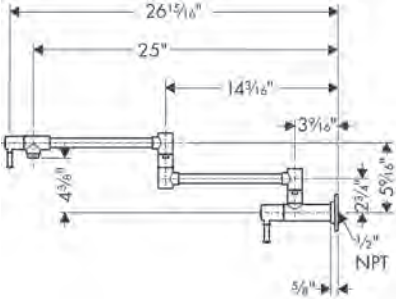

Talis C Pot Filler, Wall-Mounted

- Swivel range 180°
- Aerated spray
- Wall-mounted
- For cold water connection
- Flow: 2.5 GPM (9.5 L/Min)
- 90° ceramic valves
- 1/2" NPT

Finish	Part No.	List $
chrome	04218000	1,176
steel optic	04218800	1,553
polished nickel	04218830	1,493