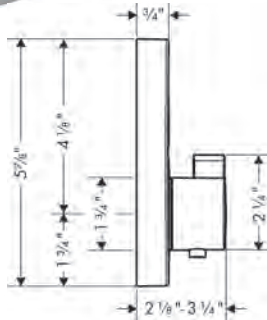

ShowerSelect® Trims

ShowerSelect S Thermostatic Trim for 1 Function, Round

- Select push-button on/off control for 1 outlet
- Flow: 7.0 GPM (26.5 L/Min)
- Thermostatic cartridge, Start/stop cartridge
- Anti-scald 100° safety stop
- Optimized for water-efficient shower products
- Thermostat is delivered with On/Off button

Finish	Part No.	List $
chrome	15744001	793
matte black	15744671	1,047
matte white	15744701	1,047
brushed nickel	15744821	1,047

Required Parts

- **iBox universal** Rough, with Service Stops, 3/4" 01850181 198