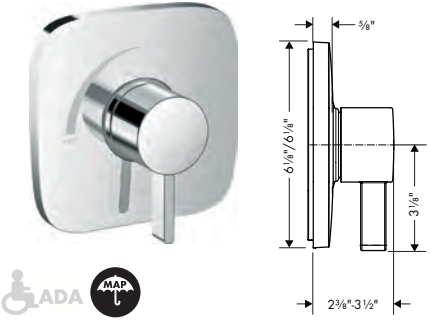

Ecostat E Pressure Balance Trim

chrome	15718001	262
brushed nickel	15718821	345

- Temperature and on/off control for 1 outlet
- Flow: 5.44 GPM (20.6 L/Min)
- Integrated bypass for use with diverter tub spouts

Required Parts

· iBox universal Rough, with Service Stops, 3/4"	01850181	198