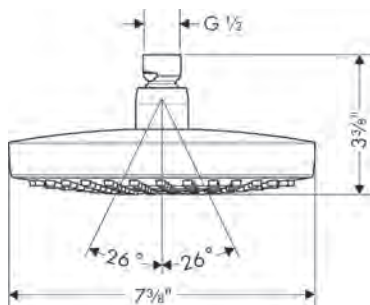

Croma® Select® Showerheads

Croma Select S Showerhead
180 2-Jet, 2.5 GPM

- Shower head size: 180 mm (7 1/8")
- Spray modes: Rain, IntenseRain
- Select button for comfortable alternation of spray modes
- 147 no-clog spray channels
- Spray face finish: Fully-finished matching spray face
- Flow: 2.5 GPM (9.5 L/Min)
- Spray face removable for cleaning

Finish	Part No.	List $
chrome	04825000	362
brushed bronze	04825140	478
brushed gold optic	04825250	478
brushed black	04825340	478
chrome		
matte black	04825670	478
matte white	04825700	478
brushed nickel	04825820	478
polished nickel	04825830	459

EcoRight Version

· **Croma Select S Showerhead** 180 2-Jet, 1.8 GPM

chrome	04388000	350
brushed bronze	04388140	462
brushed gold optic	04388250	462
brushed black	04388340	462
chrome		
white/chrome	04388400	350
matte black	04388670	462
matte white	04388700	462
brushed nickel	04388820	462
polished nickel	04388830	444

· **Croma Select S Showerhead** 180 2-Jet, 1.5 GPM

chrome	26549001	362
brushed nickel	26549821	478