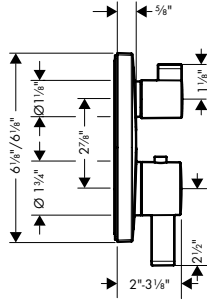

Trims

Ecostat Square Thermostatic Trim with Volume Control

- Volume control for 1 outlet
- Flow: 6.0 GPM (22.7 L/Min)
- Thermostatic cartridge, Ceramic cartridge
- Anti-scald 100° safety stop
- Optimized for water-efficient shower products

Required Parts

- **iBox universal** Rough, with Service Stops, 3/4"

Finish	Part No.	List $
chrome	15712001	632
matte black	15712671	833
matte white	15712701	833
brushed nickel	15712821	833

01850181	198