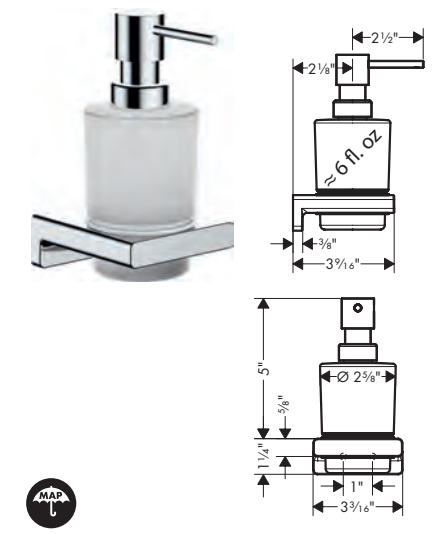

AddStoris Liquid Soap Dispenser

- Material container: Matte glass
- Type of soap: Liquid soap
- 6.76 oz capacity
- With mounting material
- Concealed fastening

chrome	41745000	94
brushed bronze	41745140	123
brushed black	41745340	123
chrome		
matte black	41745670	123
matte white	41745700	123
brushed nickel*	41745820	123

**Brushed Nickel Available Spring 2023
All Other Finishes Available Now**