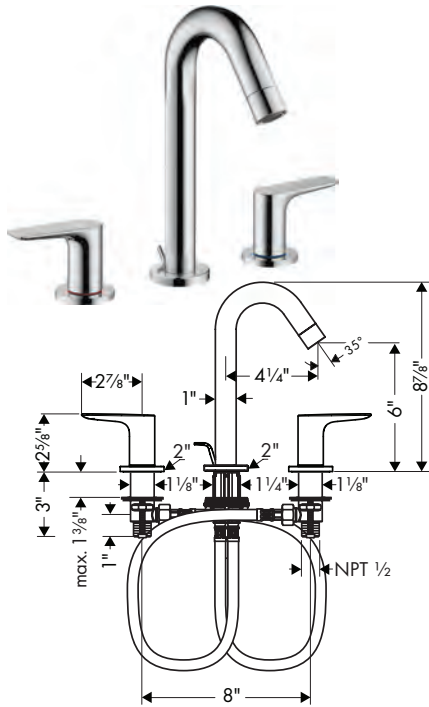

Logis Widespread Faucet 150
with Pop-Up Drain, 1.2 GPM

Finish	Part No.	List $
chrome	71533001	408
brushed nickel	71533821	539

- Spray modes: Aerated spray
- Flow: 1.2 GPM (4.5 L/Min)
- 90° ceramic valves
- Includes pop-up drain