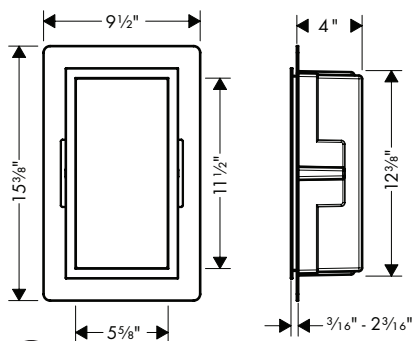

XtraStoris Individual

XtraStoris Individual Wall niche brushed stainless steel with design frame 12"x 6"x 4"

- Consists of: Wall niche with design frame, Sealing set
- Body color: brushed stainless steel
- Installation depth: 100 mm (4")
- Where to use: New construction, Renovation
- Easy to clean surface
- Suitable for use in wet areas
- Wall type: Solid wall construction, Drywall construction
- Material sealing set: Polystyrene (PS)
- Material wall niche: Stainless Steel 304 (1.4301)
- Dimensions wall niche: 11 7/8" x 5 7/8" x 4" (HxWxD)
- Required dimensions for sealing set: 12 3/8" x 6 7/8" x 4" (HxWxD)

Finish	Part No.	List $
brushed bronze	56094140	850
brushed black	56094340	850
chrome		
matte black	56094670	850
matte white	56094700	850
brushed stainless steel	56094800	850
polished gold optic	56094990	850

Alternate Version

XtraStoris Individual Wall niche brushed stainless steel with design frame 12"x 12"x 4"

brushed bronze	56097140	950
brushed black	56097340	950
chrome		
matte black	56097670	950
matte white	56097700	950
brushed stainless steel	56097800	950
polished gold optic	56097990	950