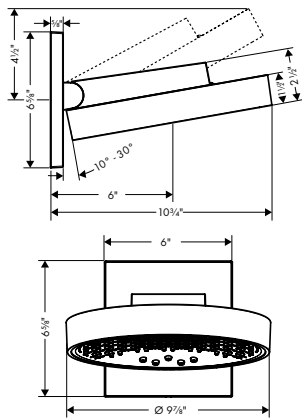

Finish	Part No.	List $
Rainfinity Showerhead 250 3-Jet with Wall Connector Trim, 2.5 GPM	chrome	26232001	2,346
	matte black	26232671	2,995
	matte white	26232701	2,995
	brushed nickel	26232821	3,097

- Consists of: Showerhead, Wall connector, Green Diverter
- Shower head size: 250 mm (9 7/8")
- Spray modes: PowderRain, Intense PowderRain, RainStream
- Select button on thermostat
- Projection 273 mm (10 3/4")
- Middle spray disc: 151 mm (6")
- Spray face finish: Graphite
- Showerarm vertically inclinable by 10-30°
- Flow: 2.5 GPM (9.5 L/Min)
- Requires 3 supply lines
- Showerhead removable for cleaning

Includes

- Rough, Quattro Green 3-Way Diverter (no shared function), 3/4" (# 15936181)

EcoRight Version

Rainfinity Showerhead 250 3-Jet with Wall Connector Trim, 1.75 GPM	chrome	26235001	2,346
	matte black	26235671	2,995
	matte white	26235701	2,995
	brushed nickel	26235821	3,097

Optional Parts

· Ecostat Diverter Trim Square Trio/Quattro	chrome	04880000	204
	matte black	04880670	269
	matte white	04880700	269
	brushed nickel	04880820	269

Required Parts

· iBox universal Rough, with Service Stops, 3/4"	01850181	198