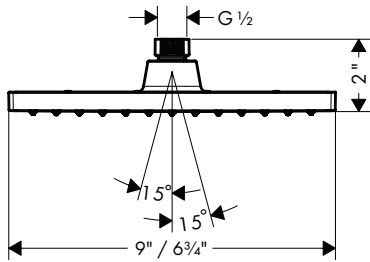

Vernis™ Shape

Vernis Shape Showerhead
230 1-Jet 2.5 GPM

- Shower head size: 230 x 170 mm (9" x 6 3/4")
- Spray modes: Rain
- 114 no-clog spray channels
- Flow: 2.5 GPM (9.5 L/Min)
- Showerhead removable for cleaning

Finish	Part No.	List $
chrome	26281001	132
matte black	26281671	174
brushed nickel*	26281821	174

EcoRight Version

Vernis Shape Showerhead 230 1-Jet
1.75 GPM

chrome	26283001	132
matte black	26283671	174
brushed nickel*	26283821	174

Vernis Shape Showerhead 230 1-Jet
1.5 GPM

chrome	26094001	132
matte black	26094671	174
brushed nickel*	26094821	174