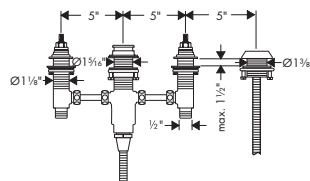

Rough, 4-Hole Roman Tub Set

06646000 508

- 1/2" NPT
- 90° ceramic valves