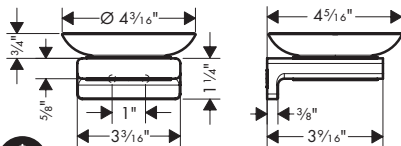

AddStoris Soap Dish

- Wall-mounted
- Material recess: Matt glass
- Metal holder
- With mounting material
- Concealed fastening
- Diameter of drilled hole: 6 mm (1/4")

Finish	Part No.	List $
chrome	41746000	83
brushed bronze	41746140	109
brushed black	41746340	109
chrome		
matte black	41746670	109
matte white	41746700	109
brushed nickel	41746820	109

Brushed Nickel Available Spring 2023
All Other Finishes Available Now

hangrohe Bathroom **Metropol**