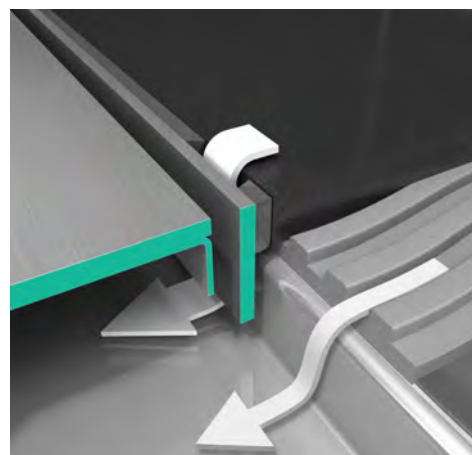

## Height flexibility

The finish set can be easily fixed at different heights using the height-adjustable frame. The robust stainless steel frame adapts to tile thicknesses of 0.7 - 1.8 cm and makes installation easy and safe.