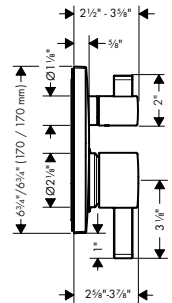

Ecostat Pressure Balance Trim S Square with Diverter

- Temperature and on/off control for 2 outlets
- Outlets may be operated simultaneously
- Flow: 4.5 GPM (17 L/Min)

Required Parts

- **iBox universal** Rough, with Service Stops, 3/4"

Finish	Part No.	List $
chrome	15862001	442
brushed bronze	15862141	582
brushed black	15862341	582
chrome		
matte black	15862671	582
matte white	15862701	582
brushed nickel	15862821	582

01850181	198