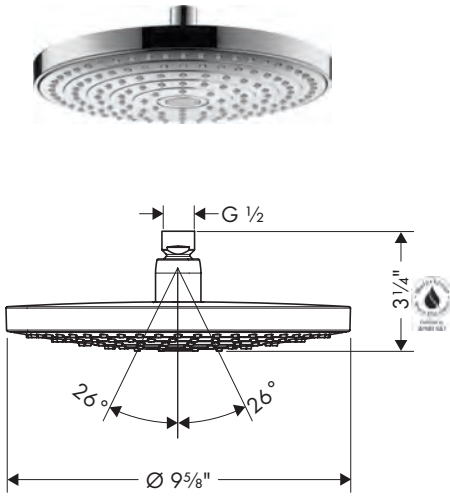

Raindance® Select® Showerheads

Finish   **Part No.**   **List $**

Raindance Select S

Showerhead 240 2-Jet,
2.5 GPM

chrome	26469001	678
brushed nickel	26469821	895

- Shower head size: 240 mm (9 5/8")
- Spray modes: RainAir, Rain
- Select button for comfortable alternation of spray modes
- 134 no-clog spray channels
- Spray face finish: Chrome
- Flow: 2.5 GPM (9.5 L/Min)
- Spray face removable for cleaning

EcoRight Version

Raindance Select S Showerhead 240
2-Jet, 1.8 GPM

chrome	04720000	678
brushed nickel	04720820	895