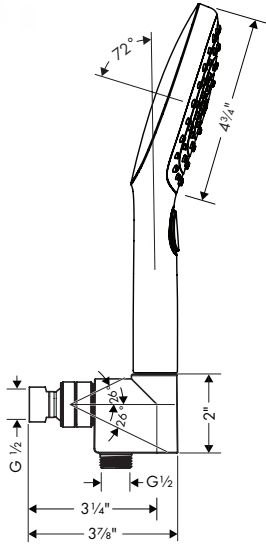

Raindance Select E

Handshower Set 120 3-Jet, 2.5 GPM

- Consists of: Handshower, Handshower holder, Handshower hose
- Integrated support function
- Spray modes: Rain, RainAir, Whirl
- Select button for comfortable alternation of spray modes
- Flow: 2.5 GPM (9.5 L/Min)
- Pivot connector prevents hose from tangling
- 26° adjustment
- Rinseable screen seal

Includes

- Handshower Hose Techniflex, 63" (#28276xxx)
- **Raindance Select E** Handshower 120 3-Jet, 2.5 GPM (# 26521xxx)
- Showerarm Mount for Handshower (# 04580xxx)

Finish   **Part No.**   **List $**

chrome   04541000   294
brushed nickel   04541820   388