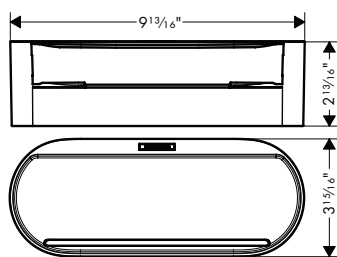

WallStoris - Step 2: Choose Accessories

WallStoris Storage Basket- Deep

- Plastic dyed through
- Recess for draining water
- Dimensions: 250 x 71 mm (9 13/16" x 2 13/16")
- Accessory can be clicked onto the wall bar
- Storage for squeegee
- Ideal to store shampoo, shower gel, razors
- Dishwasher safe, easy to clean

matte black	27912670	44
matte white	27912700	44

Required Parts (choose one)

· WallStoris Wall bar, 20"	matte black	27902670	55
	matte white	27902700	55
· WallStoris Wall bar, 28"	matte black	27904670	66
	matte white	27904700	66

Alternate Version

· WallStoris Storage Basket	matte black	27913670	33
	matte white	27913700	33

Optional Parts

· WallStoris Squeegee	matte black	27916670	28
	matte white	27916700	28
· WallStoris Cover For Storage Basket	matte black	27925670	22
	matte white	27925700	22