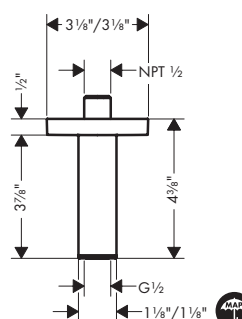

Extension Pipe for Ceiling Mount E, 4"

- Length: 100 mm (4")
- Brass
- Connection type: 1/2" NPT
- Ceiling connector, Escutcheon, Mounting Material, Assembly instructions
- Ceiling connector not extendable, Ceiling connector not shortenable

chrome	24338001	132
matte black	24338671	199
brushed nickel	24338821	199

Alternate Version

- Extension Pipe for Ceiling Mount E, 12"

chrome	24339001	179
matte black	24339671	236
brushed nickel	24339821	236