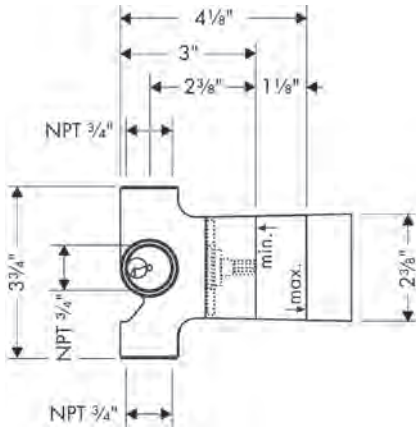

Finish   **Part No.**   **List $**

Rough, Trio 2-Way Diverter
without Shut-Off, 3/4"

15984181

256

- 1 inlet, 2 outlets
- Requires volume control
- Ceramic Cartridge
- Flow: 17 GPM (65.0 L/min)