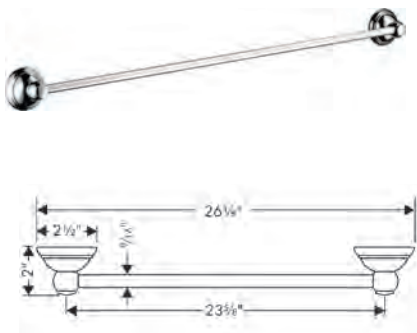

Recommended Accessories

C Accessories Towel Bar, 24"

- Wall-mounted
- Brass
- Metal holder
- Fixed
- Concealed fastening

Finish	Part No.	List $
chrome	06098000	222
brushed nickel	06098820	293
polished nickel	06098830	282
rubbed bronze	06098920	293