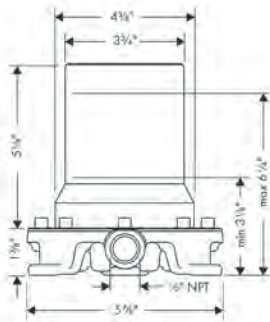

Rough, Freestanding Tub Filler

10452181

887

- 1/2" NPT
- Minimum mounting depth: 2 1/8"
- Maximum mounting depth: 133 mm (5 1/4")