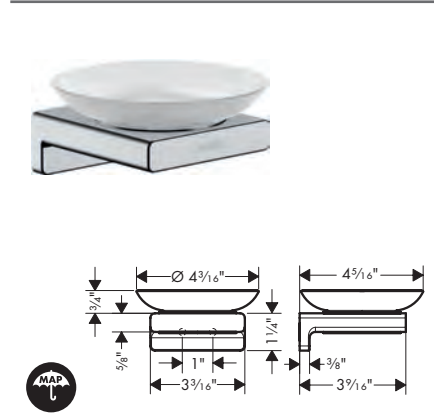

AddStoris Soap Dish

- Wall-mounted
- Material recess: Matte glass
- Metal holder
- With mounting material
- Concealed fastening
- Diameter of drilled hole: 6 mm (1/4")

chrome	41746000	83
brushed bronze	41746140	109
brushed black	41746340	109
chrome		
matte black	41746670	109
matte white	41746700	109
brushed nickel*	41746820	109

**Brushed Nickel Available Spring 2023
All Other Finishes Available Now**