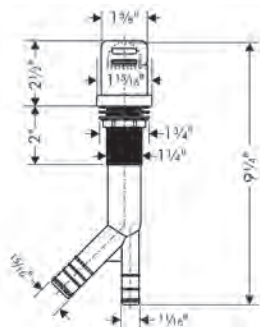

Air Gap

chrome	04214000	63
brushed gold optic	04214250	83
brushed black	04214340	83
chrome	04214670	83
matte black	04214800	83
steel optic	04214800	83
polished nickel	04214830	80
rubbed bronze	04214920	83