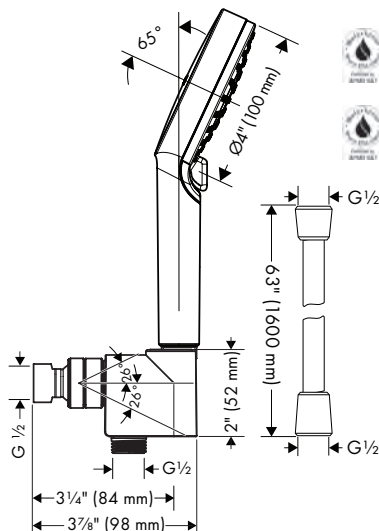

chrome	04950000	106
matte black	04950670	140
brushed nickel	04950820	140
chrome	04951000	106
matte black	04951670	140
brushed nickel	04951820	140