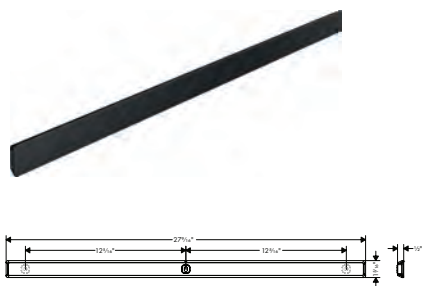

WallStoris Wall bar, 28"

- Wall-mounted
- Suitable for horizontal and vertical installation
- Ideal for tiles, glass, metal
- Application - drill
- Holding force: 5 kg (11 lbs)
- Material carrier bar: Metal
- Material decorative bar: Plastic
- Concealed fastening

matte black	27904670	66
matte white	27904700	66

Alternate Version

· WallStoris Wall bar, 20"	matte black	27902670	55
	matte white	27902700	55