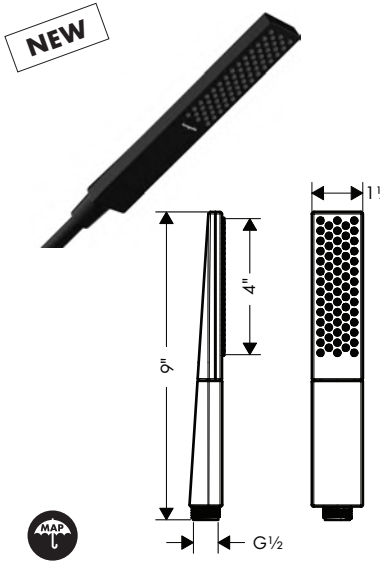

Pulsify™ E

Pulsify E Baton Handshower
100 1-Jet, 2.5 GPM

- Spray modes: PowderRain

chrome	24322001	99
matte black	24322671	131
brushed nickel	24322821	131

EcoRight Version

- **Pulsify E Baton Handshower 100 1-Jet**, 1.75 GPM

chrome	24321001	99
matte black	24321671	131
brushed nickel	24321821	131