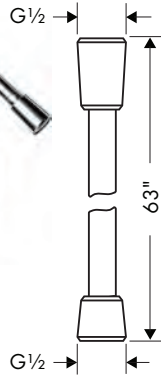

Handshower Hose

Isiflex Handshower Hose Techniflex, 63"

- High-quality shower hose
- Pivot connector prevents hose from tangling
- No-kink hose
- Connection thread: G 1/2

Alternate Version

- **Isiflex Handshower Hose Techniflex, 80"**

Finish	Part No.	List $
chrome	28276003	71
matte black	28276673	94
matte white	28276703	94
brushed nickel	28276823	94
Alternate Version		
chrome	28274000	94
brushed nickel	28274820	125