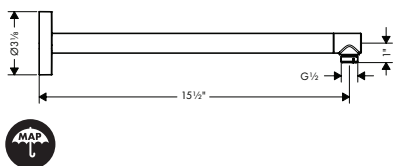

Pulsify Showerarm for Showerhead 260

- Plastic
- Connection type: 1/2" NPT
- Wall Outlet, Mounting Material, Assembly instructions

chrome	24149001	129
matte black	24149671	170
brushed nickel	24149821	170

Available Spring 2023

NEW