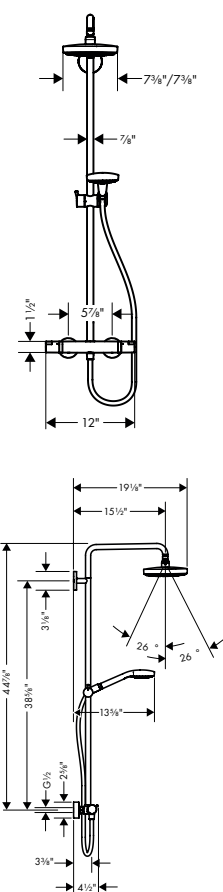

Croma Select E Showerpipe
180 2-Jet, 2.0 GPM

- Consists of: Showerhead, Handshower, Thermostatic shower mixer, Handshower hose, Slider
- Spray type overhead shower: Rain, IntenseRain
- Flow: 2.0 GPM (7.6 L/Min)
- Rising pipe can be shortened in height
- Shower bar diameter: 0,86 inch
- Height-adjustable hand shower holder
- Shower arm swivels left and right
- Anti-scald 100° safety stop
- Integrated volume control/diverter for 2 functions
- Outlets may not be operated simultaneously
- Exposed installation
- Thermostatic cartridge
- Inherently safe against backflow

Includes

- **Croma Select E** Showerhead 180 2-Jet, 1.8 GPM (#04387xxx)
- **Croma Select E** Handshower 110 3-Jet, 1.75 GPM (#04723xxx)
- Handshower Hose Techniflex, 63" (# 28276xxx)

Required Parts

- Showerpipe Basic Set

chrome	27257001	1,324
brushed nickel	27257821	1,747