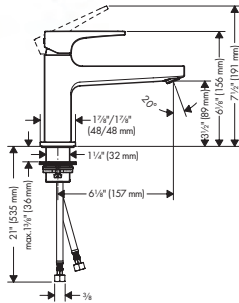

Faucets

Metropol Single-Hole Faucet 100 with Lever Handle, 1.2 GPM

- Spray modes: Aerated spray
- Flow: 1.2 GPM (4.5 L/Min)
- Ceramic cartridge
- Does not include: Pop-up assembly

Finish	Part No.	List $
chrome	32505001	452
brushed nickel	32505821	596