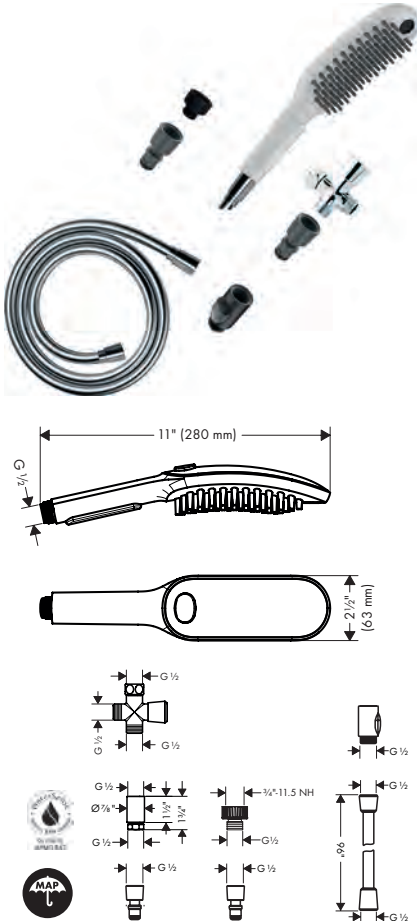

Alternate Version

· DogShower 150, 3-Jet Select with Quick Connect	sky blue	04973540	169
	pink	04973560	169
	black	04973670	169
	white	04973700	169