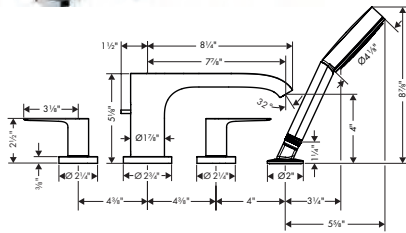

Bath

Vivenis 4-Hole Roman Tub Set Trim with 1.8 GPM Handshower

- Consists of: 4-Hole Roman tub filler trim, Handshower, Handshower holder
- Spray type mixer: WaterfallStream
- Spray type hand shower: PowderRain
- Maximum pull-out length of hand shower: 55 inches
- 90° ceramic valves

Includes

- **Pulsify Select S** Handshower 105 3-Jet Relaxation 1.75 GPM (# 24112xxx)

Required Parts

- Rough, 4-Hole Roman Tub Set

Finish	Part No.	List $
chrome	75443001	1,365
matte black	75443671	1,801
matte white	75443701	1,801
brushed nickel	75443821	1,801

Vivenis Tub Spout

- Includes: Tub spout, Escutcheon, Assembly instructions
- Includes 1/2" female, 3/4" male adapter

Finish	Part No.	List $
chrome	75410001	284
matte black	75410671	375
matte white	75410701	375
brushed nickel	75410821	375