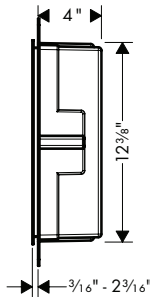

XtraStoris Individual Wall niche Matte White with design frame 12"x 12"x 4"

- Consists of: Wall niche with design frame, Sealing set
- Body color: Matte White
- Installation depth: 100 mm (4")
- Where to use: New construction, Renovation
- Easy to clean surface
- Suitable for use in wet areas
- Wall type: Solid wall construction, Drywall construction
- Material sealing set: Polystyrene (PS)
- Material wall niche: Stainless Steel 304 (1.4301)
- With 2 mm thick design frame
- Dimensions wall niche: 11 7/8" x 11 7/8" x 4" (HxWxD)
- Required dimensions for sealing set: 12 3/8" x 12 3/4" x 4" (HxWxD)

Alternate Version

- **XtraStoris Individual Wall niche Matte White with design frame 12"x 6"x 4"**

Finish	Part No.	List $
brushed bronze	56099140	950
brushed black	56099340	950
chrome		
matte black	56099670	950
matte white	56099700	950
brushed stainless steel	56099800	950
polished gold optic	56099990	950

brushed bronze	56096140	850
brushed black	56096340	850
chrome		
matte black	56096670	850
matte white	56096700	850
brushed stainless steel	56096800	850
polished gold optic	56096990	850