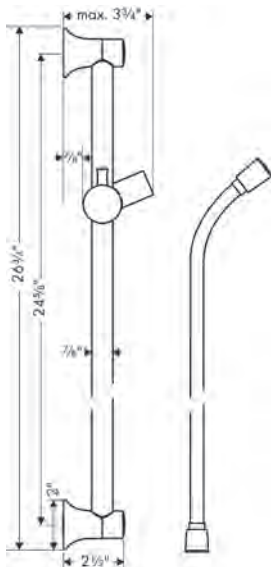

Wallbars

Unica Wallbar Classic, 24"

- Consists of: Wallbar, Handshower hose, Slider
- Profile stand pipe: Round
- Angle-adjustable holder pivots left and right, slides easily and locks in place

Includes

- Handshower Hose Techniflex, 63" (#28276xxx)

Finish	Part No.	List $
chrome	27617000	328
brushed nickel	27617820	432
polished nickel	27617830	417
rubbed bronze	27617920	432