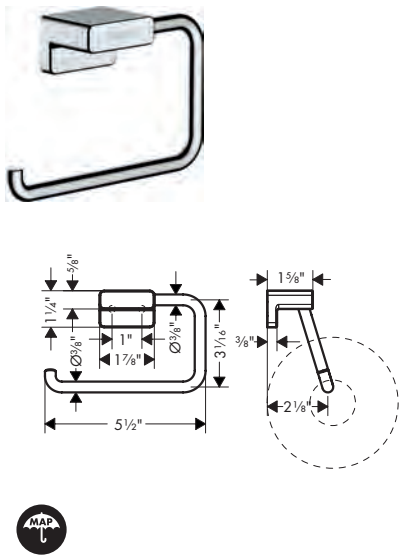

AddStoris Toilet Paper Holder without Cover

- Wall-mounted
- Metal
- With mounting material
- Concealed fastening
- Diameter of drilled hole: 6 mm (1/4")

chrome	41771000	75
matte black	41771670	99
matte white	41771700	99
brushed nickel	41771820	99

Brushed Nickel Available Spring 2023
All Other Finishes Available Now