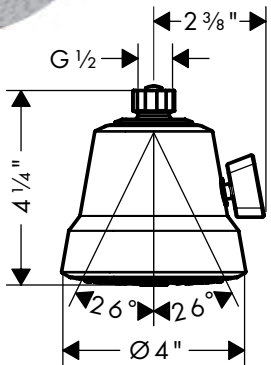

Club® Showerhead