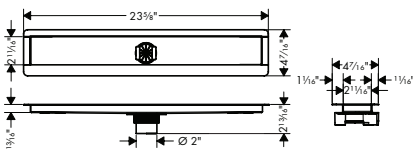

RainDrain 23 5/8" Required Rough

RainDrain Rough 2" outlet
23 5/8" (600mm)

56010181   450

- Consists of: Stainless Steel drain, Pre-assembled sealing membrane, Height adjustment feet, Hair catcher, Tiling aid
- Suitable for All RainDrain Rock and RainDrain Match finish sets
- Where to use: New construction, Renovation
- Incl. height adjustment feet and tiling aid for installation
- With integrated slope
- Material installation set: Stainless Steel 304 (1.4301)