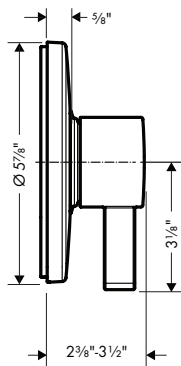

Ecostat S Pressure Balance Trim

chrome
brushed nickel

15739001
15739821

262
345

- Temperature and on/off control for 1 outlet
- Flow: 5.44 GPM (20.6 L/Min)
- Integrated bypass for use with diverter tub spouts

Required Parts

- **iBox universal** Rough, with Service Stops, 3/4"

01850181

198