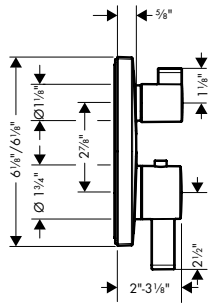

**Trims**

**Ecostat Square Thermostatic Trim with Volume Control**

- Volume control for 1 outlet
- Flow: 6.0 GPM (22.7 L/Min)
- Thermostatic cartridge, Ceramic cartridge
- Anti-scald 100° safety stop
- Optimized for water-efficient shower products