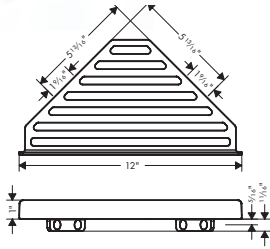

**Brushed Nickel Available Spring 2023**

**AddStoris Towel Bar, 24"**

chrome	41747000	127
brushed nickel	41747820	167

- Wall-mounted
- Metal
- Metal holder
- With mounting material
- Concealed fastening
- Diameter of drilled hole: 6 mm (1/4")