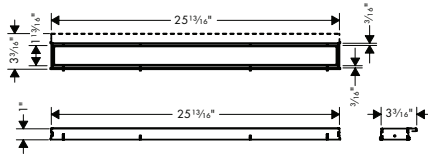

RainDrain Match 27 5/8" Linear Drains

RainDrain Match Trim 27 5/8" with Height Adjustable Frame

Finish	Part No.	List $
chrome	56037001	584
matte black	56037671	607
brushed stainless steel	56037801	460

- Consists of: Design trim, Height adjustable frame, Wall installation flange
- Easy to clean surface
- Easy adjustment to tile thickness with height adjustable frame (1/4" - 3/4")
- Up to 60 l/min drainage capacity
- Where to use: New construction, Renovation
- Tile thickness: Up to 18 mm (3/4")
- Suitable for any type of tile
- Grate removal tool allows easy removal of the trim
- Mounting type: Wall-mounted, Free in the floor
- Wall mounting possible
- Tile inlay depth: 12 mm (1/2")
- Grate material: Stainless Steel 304 (1.4301)
- Suitable for primary and secondary drainage
- Frame width: 62 mm (2 1/2")

Required Parts

· RainDrain Rough 2" outlet 27 5/8" (700mm)	56011181	465