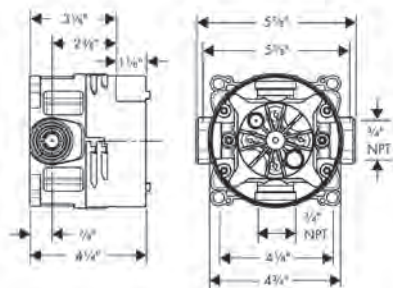

Showerheads

Rainfinity Showerhead 250
3-Jet with Wall Connector Trim,
2.5 GPM

- Consists of: Showerhead, Wall connector, Green Diverter
- Shower head size: 250 mm (9 7/8")
- Spray modes: PowderRain, Intense PowderRain, RainStream
- Select button on thermostat
- Projection 273 mm (10 3/4")
- Middle spray disc: 151 mm (6")
- Spray face finish: Graphite
- Showerarm vertically inclinable by 10-30°
- Flow: 2.5 GPM (9.5 L/Min)
- Requires 3 supply lines
- Showerhead removable for cleaning

Finish	Part No.	List $
chrome	26232001	2,346
matte black	26232671	2,995
matte white	26232701	2,995
brushed nickel	26232821	3,097

Includes

- Rough, Quattro Green 3-Way Diverter (no shared function), 3/4" (# 15936181)

EcoRight Version

Rainfinity Showerhead 250 3-Jet with
Wall Connector Trim, 1.75 GPM

chrome	26235001	2,346
matte black	26235671	2,995
matte white	26235701	2,995
brushed nickel	26235821	3,097

Optional Parts

- **Ecostat Diverter Trim Square Trio/Quattro**

chrome	04880000	204
matte black	04880670	269
matte white	04880700	269
brushed nickel	04880820	269

Required Parts

- **iBox universal** Rough, with Service Stops, 3/4"

01850181	198

iBox universal Rough, with
Service Stops, 3/4"

- 3/4" NPT
- 180° rotationally-symmetric installation
- Sound-decoupled installation

Optional Parts

- Installation Set, iBox Universal Plus Rough

96615000	57