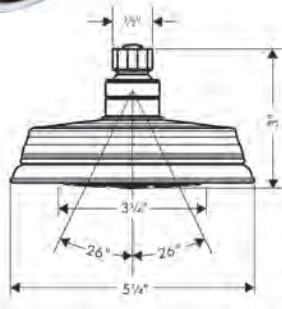

Croma® Classic Showerhead

Croma 100 Classic
Showerhead 3-Jet, 2.5 GPM

- Shower head size: 100 mm (4")
- Spray modes: Rain, Pulsating Massage, Intense Turbo
- Adjustment with shift on overhead shower
- 75 no-clog spray channels
- Spray face finish: Grey
- Flow: 2.5 GPM (9.5 L/Min)

Finish	Part No.	List $
chrome	04070000	118
brushed nickel	04070820	155
polished nickel	04070830	150
rubbed bronze	04070920	155

EcoRight Version

- **Croma 100 Classic** Showerhead 3-Jet, 1.8 GPM

chrome	04751000	118
brushed nickel	04751820	155
polished nickel	04751830	150
rubbed bronze	04751920	155

- **Croma 100 Classic** Showerhead 3-Jet, 1.5 GPM

chrome	04930000	118
brushed nickel	04930820	155
polished nickel	04930830	150
rubbed bronze	04930920	155