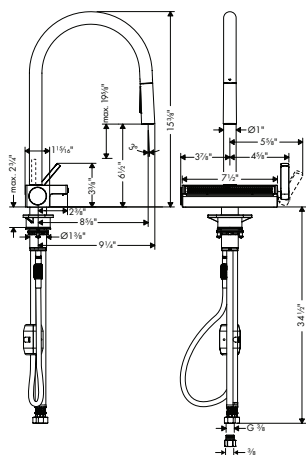

Aquno™ Select®

Aquno Select HighArc Kitchen Faucet, 3-Spray Pull-Down, 1.75 GPM

- Swivel range Adjustable in 3 steps: 60°, 110° or 150°
- Laminar spray, Needle spray, SatinFlow
- Change between SatinFlow and pull-out sprayer at the touch of a button
- Toggle spray diverter
- MagFit magnetic sprayhead docking
- Deck mounted, Recommendation: the middle of tap hole drilling should be max. 50 mm from the back side of the bowl
- Flow: 1.75 GPM (6.6 L/Min)
- Ceramic cartridge
- 3/8" connections
- Integrated double backflow prevention
- Extension length Up to 30" (50cm)
- 1 3/8" Mounting hole required, Recommendation: the middle of tap hole drilling should be max. 50 mm from the back side of the bowl

Finish	Part No.	List $
chrome	73837001	1,055
brushed gold optic*	73837251	1,392
brushed black	73837341	1,392
chrome*		
matte black	73837671	1,392
steel optic	73837801	1,392
polished nickel*	73837831	1,339

Alternate Version

- **Aquno Select HighArc Kitchen Faucet, 3-Spray Pull-Down with sBox, 1.75 GPM**

chrome	73831001	1,159
brushed gold optic*	73831251	1,530
brushed black	73831341	1,530
chrome*		
matte black	73831671	1,530
steel optic	73831801	1,530
polished nickel*	73831831	1,472