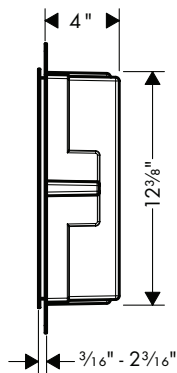

XtraStoris Individual Wall niche Matte White with design frame 12"x 6"x 4"

- Consists of: Wall niche with design frame, Sealing set
- Body color: Matte White
- Installation depth: 100 mm (4")
- Where to use: New construction, Renovation
- Easy to clean surface
- Suitable for use in wet areas
- Wall type: Solid wall construction, Drywall construction
- Material sealing set: Polystyrene (PS)
- Material wall niche: Stainless Steel 304 (1.4301)
- With 2 mm thick design frame
- Dimensions wall niche: 11 7/8" x 5 7/8" x 4" (HxWxD)
- Required dimensions for sealing set: 12 3/8" x 6 7/8" x 4" (HxWxD)

Alternate Version

- **XtraStoris Individual Wall niche Matte White with design frame 12"x 12"x 4"**

Finish	Part No.	List $
brushed bronze	56096140	850
brushed black	56096340	850
chrome		
matte black	56096670	850
matte white	56096700	850
brushed stainless steel	56096800	850
polished gold optic	56096990	850

brushed bronze	56099140	950
brushed black	56099340	950
chrome		
matte black	56099670	950
matte white	56099700	950
brushed stainless steel	56099800	950
polished gold optic	56099990	950