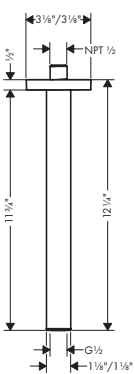

Alternate Version

· Extension Pipe for Ceiling Mount E, 12"	chrome	24339001	179
	matte black	24339671	236
	brushed nickel	24339821	236

Available Spring/Summer 2023

NEW