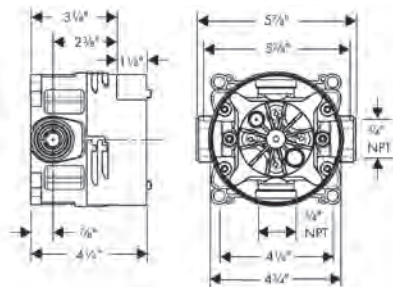

Optional Parts

· Installation Set, iBox Universal Plus Rough	96615000	57