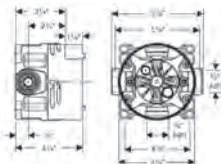

**iBox universal** Rough, with Service Stops, 3/4"

01850181 198

- 3/4" NPT
- 180° rotationally-symmetric installation
- Sound-decoupled installation

**Optional Parts**

· Installation Set, iBox Universal Plus Rough 96615000 57