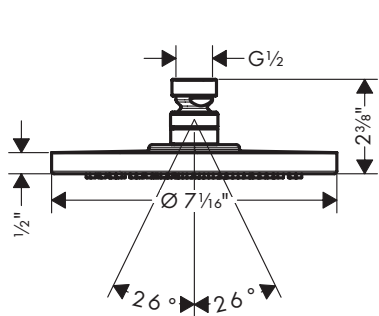

chrome	26928001	624
brushed bronze	26928141	822
brushed black	26928341	822
chrome		
matte black	26928671	822
matte white	26928701	822
brushed nickel	26928821	822

EcoRight Version

- **Raindance S** Showerhead 180 1-Jet PowderRain, 1.75 GPM

chrome	27629001	624
brushed bronze	27629141	822
brushed black	27629341	822
chrome		
matte black	27629671	822
matte white	27629701	822
brushed nickel	27629821	822

- **Raindance S** Showerhead 180 1-Jet PowderRain, 1.5 GPM

chrome	26929001	624
brushed nickel	26929821	822