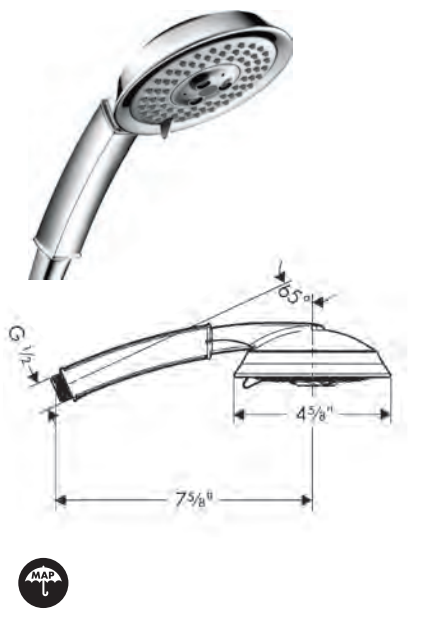

Raindance® Classic Handshower

Raindance Classic
Handshower 100 3-Jet,
2.5 GPM

- Spray modes: RainAir, BalanceAir, Whirl
- 65 no-clog spray channels
- Continuous spray mode adjustment
- Spray face finish: Grey
- Flow: 2.5 GPM (9.5 L/Min)

chrome	28548001	268
brushed nickel	28548821	353
polished nickel	28548831	339
rubbed bronze	28548921	353

hansgrohe Showers Handshowers