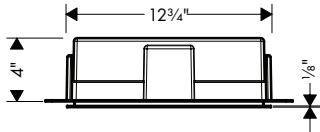

XtraStoris Individual Wall niche Matte White with design frame 12"x 12"x 4"

- Consists of: Wall niche with design frame, Sealing set
- Body color: Matte White
- Installation depth: 100 mm (4")
- Where to use: New construction, Renovation
- Easy to clean surface
- Suitable for use in wet areas
- Wall type: Solid wall construction, Drywall construction
- Material sealing set: Polystyrene (PS)
- Material wall niche: Stainless Steel 304 (1.4301)
- With 2 mm thick design frame
- Dimensions wall niche: 11 7/8" x 11 7/8" x 4" (HxWxD)
- Required dimensions for sealing set: 12 3/8" x 12 3/4" x 4" (HxWxD)

Alternate Version

- **XtraStoris Individual Wall niche Matte White with design frame 12"x 6"x 4"**

Finish	Part No.	List $
brushed bronze	56099140	950
brushed black	56099340	950
chrome		
matte black	56099670	950
matte white	56099700	950
brushed stainless steel	56099800	950
polished gold optic	56099990	950

brushed bronze	56096140	850
brushed black	56096340	850
chrome		
matte black	56096670	850
matte white	56096700	850
brushed stainless steel	56096800	850
polished gold optic	56096990	850