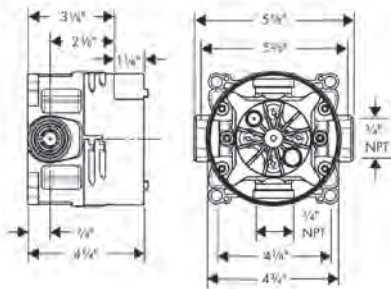

iBox universal Rough, with Service Stops, 3/4"

- 3/4" NPT
- 180° rotationally-symmetric installation
- Sound-decoupled installation

01850181	198

Optional Parts

- Installation Set, iBox Universal Plus Rough

96615000	57