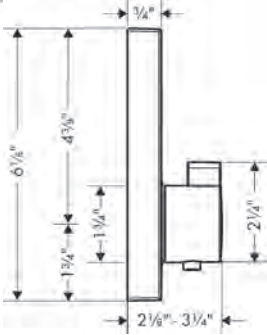

ShowerSelect® Trims

ShowerSelect Thermostatic Trim for 1 Function, Square

- Select push-button on/off control for 1 outlet
- Flow: 7.0 GPM (26.5 L/Min)
- Thermostatic cartridge, Start/stop cartridge
- Anti-scald 100° safety stop
- Optimized for water-efficient shower products
- Thermostat is delivered with On/Off button

Finish	Part No.	List $
chrome	15762001	793
matte black	15762671	1,047
matte white	15762701	1,047
brushed nickel	15762821	1,047

Required Parts

- **iBox universal** Rough, with Service Stops, 3/4"

01850181	198