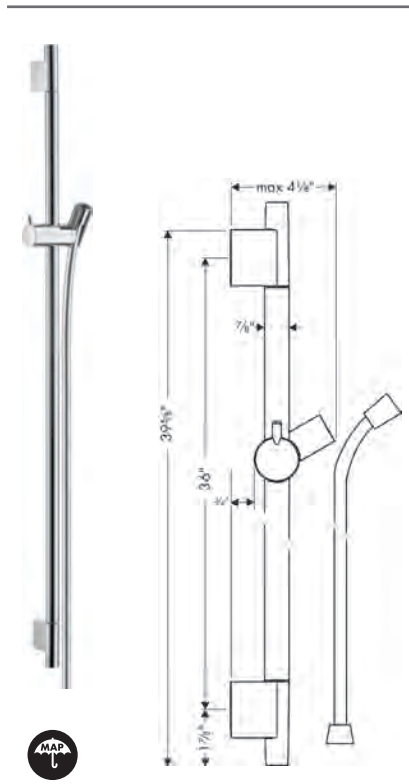

Finish	Part No.	List $
Unica Wallbar S, 36"	chrome	28631000	260
	brushed bronze	28631140	342
	brushed black	28631340	342
	chrome		
	matte black	28631670	342
	matte white	28631700	342
	brushed nickel	28631820	342

Includes
· Handshower Hose Techniflex, 63" (#28276xxx)

	Finish	Part No.	List $
Alternate Version · Unica Wallbar S, 24"	chrome	28632000	229
	brushed nickel	28632820	302
	polished nickel	28632830	291

	Finish	Part No.	List $
Optional Parts · Casetta Soap Dish Puro	chrome	28679000	74
	clear	28675000	120

Handshower Holders