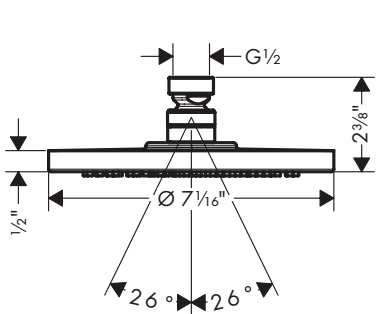

EcoRight Version

- **Raindance S** Showerhead 180 1-Jet PowderRain, 1.75 GPM

chrome	27629001	624
brushed bronze	27629141	822
brushed black	27629341	822
chrome		
matte black	27629671	822
matte white	27629701	822
brushed nickel	27629821	822

- **Raindance S** Showerhead 180 1-Jet PowderRain, 1.5 GPM

chrome	26929001	624
brushed nickel	26929821	822