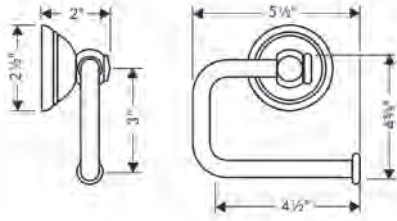

C Accessories Toilet Paper Holder

- Wall-mounted
- Brass
- Metal holder
- With mounting material
- Concealed fastening

Finish	Part No.	List $
chrome	06093000	149
brushed nickel	06093820	196
polished nickel	06093830	189