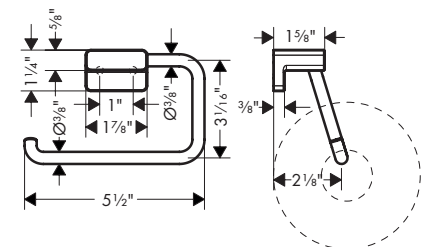

**Brushed Nickel Available Spring 2023
All Other Finishes Available Now**