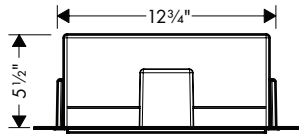

XtraStoris Rock Wall niche
with tileable door
12"x 12"x 5 1/2"

- Consists of: Wall niche with tileable door, Sealing set
- Tileable Push-Open door
- Depth of the tileable door: 12 mm (1/2")
- Installation depth: 140 mm (5 1/2")
- Where to use: New construction, Renovation
- Variable installation depth
- Easy to clean surface
- Suitable for use in wet areas
- Easy adjustment to tile thickness
- Wall type: Solid wall construction, Drywall construction
- Material sealing set: Polystyrene (PS)
- Material wall niche: Stainless Steel 304 (1.4301)
- Dimensions wall niche: 11 7/8" x 11 7/8" x 5 1/2" (HxWxD)
- Required dimensions for sealing set: 12 3/8" x 12 3/4" x 5 1/2" (HxWxD)

Finish	Part No.	List $
matte black	56091670	907
matte white	56091700	907
brushed stainless steel	56091800	907

Alternate Version

· XtraStoris Rock Wall niche with tileable door 12"x 6"x 4"	matte black	56082670	785
	matte white	56082700	785
	brushed stainless steel	56082800	785
· XtraStoris Rock Wall niche with tileable door 12"x 12"x 4"	matte black	56085670	897
	matte white	56085700	897
	brushed stainless steel	56085800	897
· XtraStoris Rock Wall niche with tileable door 12"x 6"x 5 1/2"	matte black	56088670	795
	matte white	56088700	795
	brushed stainless steel	56088800	795