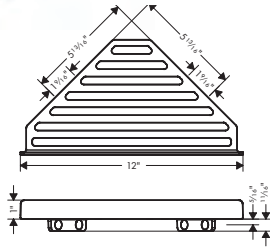

Recommended Accessories

AddStoris Corner Basket

- Wall-mounted
- Metal holder
- With mounting material
- Concealed fastening
- Diameter of drilled hole: 6 mm (1/4")
- May also be used as a shelf

Finish	Part No.	List $
chrome	41741000	83
matte black	41741670	109
matte white	41741700	109
brushed nickel	41741820	109

Brushed Nickel Available Spring 2023
All Other Finishes Available Now

AddStoris Towel Bar, 24"

- Wall-mounted
- Metal
- Metal holder
- With mounting material
- Concealed fastening
- Diameter of drilled hole: 6 mm (1/4")

chrome	41747000	127
matte black	41747670	167
matte white	41747700	167
brushed nickel	41747820	167