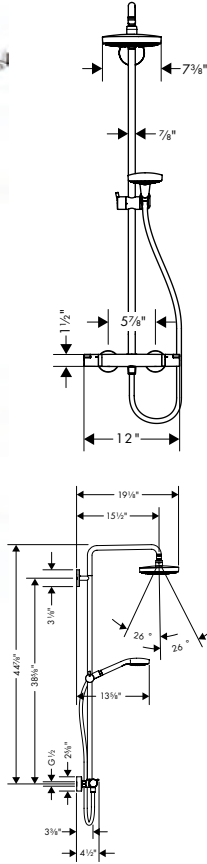

Croma® Select® Showerpipes

Croma Select S Showerpipe
180 2-Jet, 2.0 GPM

- Consists of: Showerhead, Handshower, Thermostatic shower mixer, Handshower hose, Slider
- Spray type overhead shower: Rain, IntenseRain
- Flow: 2.0 GPM (7.6 L/Min)
- Rising pipe can be shortened in height
- Height-adjustable hand shower holder
- Shower arm swivels left and right
- Anti-scald 100° safety stop
- Integrated volume control/diverter for 2 functions
- Outlets may not be operated simultaneously
- Exposed installation
- Thermostatic cartridge
- Inherently safe against backflow

Includes

- **Croma Select S** Showerhead 180 2-Jet, 1.8 GPM (#04388xxx)
- **Croma Select S** Handshower 110 3-Jet, 1.75 GPM (#04724xxx)
- Handshower Hose Techniflex, 63" (# 28276xxx)

Required Parts

- Showerpipe Basic Set

Finish	Part No.	List $
chrome	27254001	1,324
brushed nickel	27254821	1,747