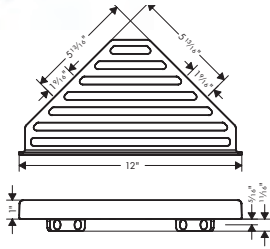

Recommended Accessories

AddStoris Corner Basket

- Wall-mounted
- Metal holder
- With mounting material
- Concealed fastening
- Diameter of drilled hole: 6 mm (1/4")
- May also be used as a shelf

Finish	Part No.	List $
chrome	41741000	83
matte black	41741670	109
matte white	41741700	109
brushed nickel	41741820	109

Brushed Nickel Available Spring 2023
All Other Finishes Available Now