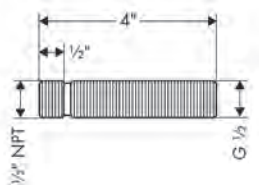

Showerpipe Basic Set

Showerpipe Basic Set

16181181

87