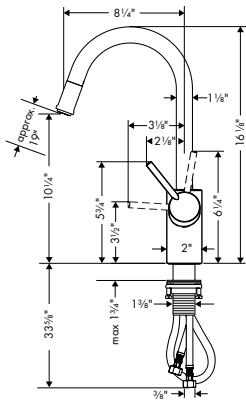

Talis S² HighArc Kitchen Faucet, 1-Spray Pull-Down, 1.75 GPM

- Swivel range 150°
- Aerated spray
- MagFit magnetic sprayhead docking
- Deck mounted
- Flow: 1.75 GPM (6.6 L/Min)
- Ceramic cartridge
- 3/8" connections
- Integrated double backflow prevention
- Extension length Up to 19 5/8" (50cm)

chrome	14872001	652
brushed gold optic	14872251	862
brushed black	14872341	862
chrome		
steel optic	14872801	862
polished nickel*	14872831	829