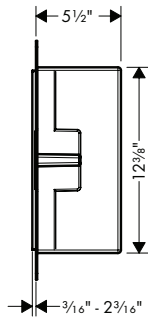

XtraStoris Minimalistic Wall niche frameless 12"x 12"x 5 1/2"

- Consists of: Wall niche frameless, Sealing set
- Installation depth: 140 mm (5 1/2")
- Where to use: New construction, Renovation
- Variable installation depth
- Easy to clean surface
- Installable flush with the wall or as a design element sticking out (up to 2 1/8")
- Frameless design
- Suitable for use in wet areas
- Easy adjustment to tile thickness
- Wall type: Solid wall construction, Drywall construction
- Material sealing set: Polystyrene (PS)
- Material wall niche: Stainless Steel 304 (1.4301)
- Dimensions wall niche: 11 7/8" x 11 7/8" x 5 1/2" (HxWxD)
- Required dimensions for sealing set: 12 3/8" x 12 3/4" x 5 1/2" (HxWxD)

Finish	Part No.	List $
matte black	56079670	788
matte white	56079700	788
brushed stainless steel	56079800	788

Alternate Version

· XtraStoris Minimalistic Wall niche frameless 12"x 6"x 4"	matte black	56070670	650
	matte white	56070700	650
	brushed stainless steel	56070800	650
· XtraStoris Minimalistic Wall niche frameless 12"x 12"x 4"	matte black	56073670	753
	matte white	56073700	753
	brushed stainless steel	56073800	753
· XtraStoris Minimalistic Wall niche frameless 12"x 6"x 5 1/2"	matte black	56076670	680
	matte white	56076700	680
	brushed stainless steel	56076800	680