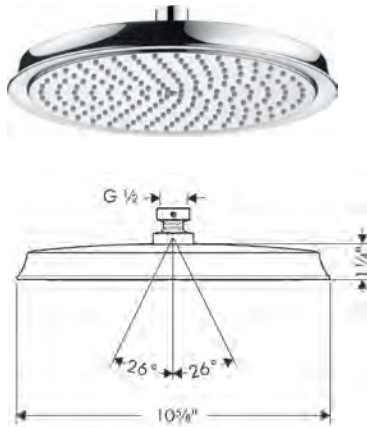

Raindance® Classic Showerheads

Raindance Classic

**Showerhead 240 1-Jet
PowderRain, 2.5 GPM**

- Shower head size: 270 mm (10 5/8")
- Spray modes: PowderRain
- 180 no-clog spray channels
- Spray face finish: Fully-finished matching spray face
- Flow: 2.5 GPM (9.5 L/Min)
- Spray face removable for cleaning

EcoRight Version

**Raindance Classic Showerhead 240
1-Jet PowderRain, 1.75 GPM**

Finish	Part No.	List $
chrome	26921001	923
brushed bronze	26921141	1,219
matte black	26921671	1,219
brushed nickel	26921821	1,219
polished nickel	26921831	1,173
rubbed bronze	26921921	1,219

chrome	26920001	923
brushed bronze	26920141	1,219
matte black	26920671	1,219
brushed nickel	26920821	1,219
polished nickel	26920831	1,173
rubbed bronze	26920921	1,219