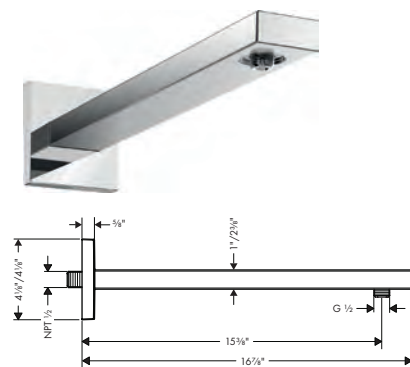

Raindance E Showerarm, 15"
(Must be used with Raindance E 300 Showerhead)

- Length: 389 mm (15 3/8")
- Brass
- Connection type: 1/2" NPT
- Showerarm, Escutcheon, Mounting Material, Assembly instructions

Finish	Part No.	List $
chrome	04731000	248
brushed bronze	04731140	328
brushed black	04731340	328
chrome		
matte black	04731670	328
matte white	04731700	328
brushed nickel	04731820	328