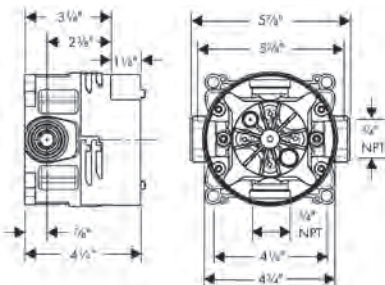

iBox universal Rough, with Service Stops, 3/4"

- 3/4" NPT
- 180° rotationally-symmetric installation
- Sound-decoupled installation

	01850181	198

Optional Parts

- Installation Set, iBox Universal Plus Rough 96615000 57