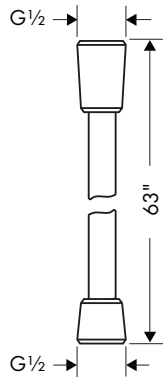

Handshower Hose

Isiflex Handshower Hose
Techniflex, 63"

- High-quality shower hose
- Pivot connector prevents hose from tangling
- No-kink hose
- Connection thread: G 1/2

chrome	28276003	71
brushed gold optic	28276253	94
matte black	28276673	94
brushed nickel	28276823	94
polished nickel	28276833	91

Alternate Version

- Handshower Hose Techniflex, 80"

chrome	28274000	94
brushed nickel	28274820	125
polished nickel	28274830	120