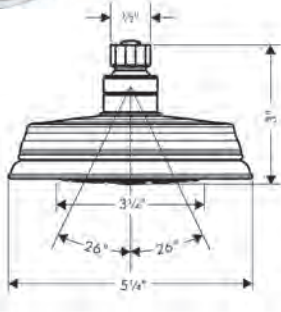

Showerheads

Cromo 100 Classic
Showerhead 3-Jet, 2.5 GPM

- Shower head size: 100 mm (4")
- Spray modes: Rain, Pulsating Massage, Intense Turbo
- Adjustment with shift on overhead shower
- 75 no-clog spray channels
- Spray face finish: Grey
- Flow: 2.5 GPM (9.5 L/Min)

Finish	Part No.	List $
chrome	04070000	118
brushed nickel	04070820	155
polished nickel	04070830	150
rubbed bronze	04070920	155

EcoRight Version

Cromo 100 Classic Showerhead 3-Jet, 1.8 GPM

chrome	04751000	118
brushed nickel	04751820	155
polished nickel	04751830	150
rubbed bronze	04751920	155

Cromo 100 Classic Showerhead 3-Jet, 1.5 GPM

chrome	04930000	118
brushed nickel	04930820	155
polished nickel	04930830	150
rubbed bronze	04930920	155