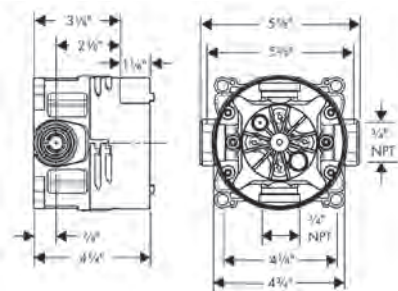

iBox universal Rough, with Service Stops, 3/4"

- 3/4" NPT
- 180° rotationally-symmetric installation
- Sound-decoupled installation

01850181	198

Optional Parts

- Installation Set, iBox Universal Plus Rough

96615000	57