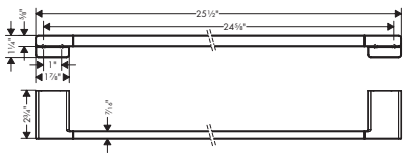

Brushed Nickel Available Spring 2023
All Other Finishes Available Now

AddStoris Liquid Soap Dispenser

- Material container: Matt glass
- Type of soap: Liquid soap
- 6.76 oz capacity
- With mounting material
- Concealed fastening

chrome	41745000	94
matte black	41745670	123
matte white	41745700	123
brushed nickel	41745820	123