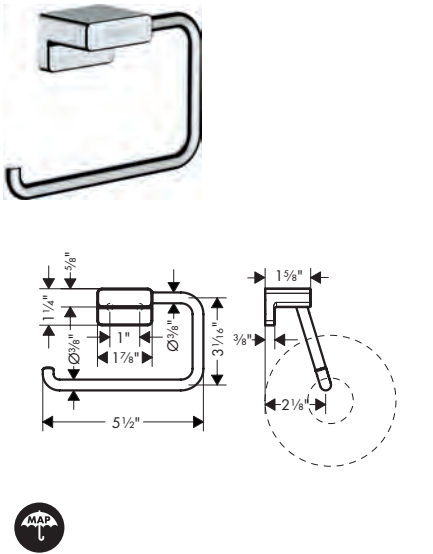

AddStoris Toilet Paper Holder without Cover

- Wall-mounted
- Metal
- With mounting material
- Concealed fastening
- Diameter of drilled hole: 6 mm (1/4")

chrome	41771000	75
brushed bronze	41771140	99
brushed black	41771340	99
chrome		
matte black	41771670	99
matte white	41771700	99
brushed nickel	41771820	99

Brushed Nickel Available Spring 2023
All Other Finishes Available Now