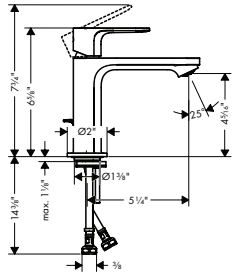

Faucets

NEW

Rebris S Single-Hole Faucet
110 with Pop-Up Drain,
1.2 GPM

Finish

Part No.

List $

- chrome
- matte black
- brushed nickel

- 72517001
- 72517671
- 72517821

- 200
- 264
- 264

- Consists of: Single-handle faucet, Pop-up assembly
- Spout height: 109 mm (4 5/16")
- Spray modes: Aerated spray
- Ceramic cartridge
- Pop-up drain

Available Spring 2023

NEW