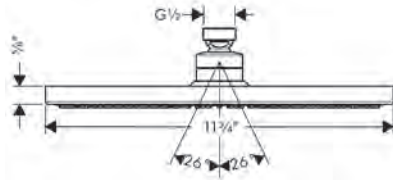

More Raindance® Showerheads from hansgrohe

Raindance S Showerhead 300
1-Jet, 2.5 GPM

- Shower head size: 300 mm (11 3/4")
- Spray modes: RainAir
- 225 no-clog spray channels
- Spray face finish: Fully-finished matching spray face
- Flow: 2.5 GPM (9.5 L/Min)
- Spray face removable for cleaning

Finish

- chrome
- brushed nickel

Part No.

- 27493001
- 27493821

List $

- 1,141
- 1,506