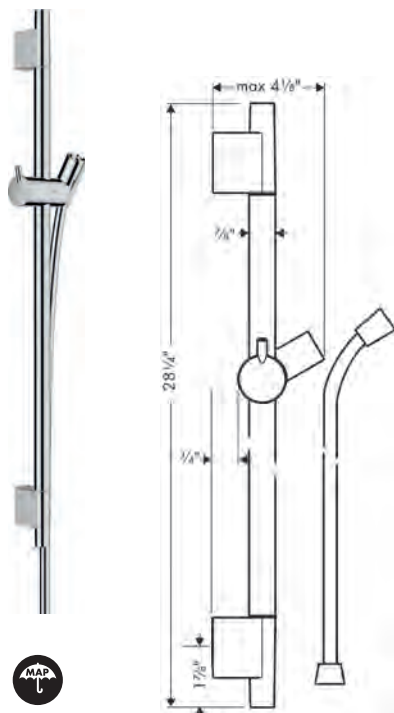

Wallbars

Unica Wallbar S, 24"

- Consists of: Wallbar, Handshower hose, Slider
- Profile stand pipe: Round
- Angle-adjustable holder pivots left and right, slides easily and locks in place

Includes

- Handshower Hose Techniflex, 63" (# 28276xxx)

Alternate Version

- Unica Wallbar S, 36"

chrome	28632000	229
brushed nickel	28632820	302

chrome	28631000	260
brushed nickel	28631820	342

Optional Parts

- Casetta Soap Dish Puro
- Casetta Soap Dishes

chrome	28679000	74
clear	28675000	120