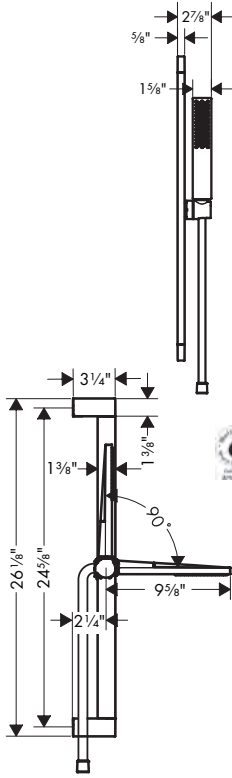

Wallbar Sets

NEW

Pulsify E Wallbar Set 100 1-Jet 24", 2.5 GPM

- Consists of: Baton handshower, Wallbar, Handshower hose, Slider
- Spray modes: PowderRain
- Pivot connector prevents hose from tangling
- Wall mounted: Fastens with screws
- Profile stand pipe: Square

Includes

- **Pulsify E** Baton Handshower 100 1-Jet, 2.5 GPM (# 24322xxx)
- Handshower Hose Techniflex, 63" (# 28276xxx)
- **Unica** Wallbar, 24" (# 24404xxx)

EcoRight Version

- **Pulsify E** Wallbar Set 100 1-Jet 24", 1.75 GPM

Finish	Part No.	List $
chrome	24370001	379
matte black	24370671	501
brushed nickel	24370821	501

Available Spring/Summer 2023

NEW