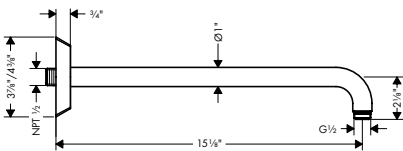

**Showerarms**

**Locarno Showerarm, 15"**

- Length: 381 mm (15")
- Solid Brass
- Connection type: 1/2" NPT
- Escutcheon, Showerarm

chrome	04833000	236
brushed gold optic	04833250	310
matte black	04833670	310
brushed nickel	04833820	310
polished nickel	04833830	299