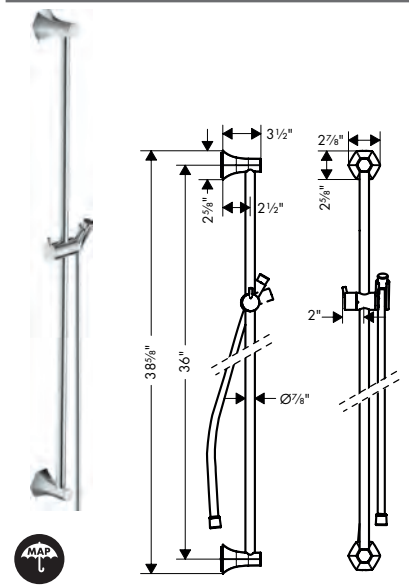

**Locarno Wallbar, 36"**

- Consists of: Wallbar, Handshower hose, Slider
- Hose nut: For shower hoses with conical nut on both sides
- Profile stand pipe: Round
- Angle-adjustable holder pivots left and right, slides easily and locks in place