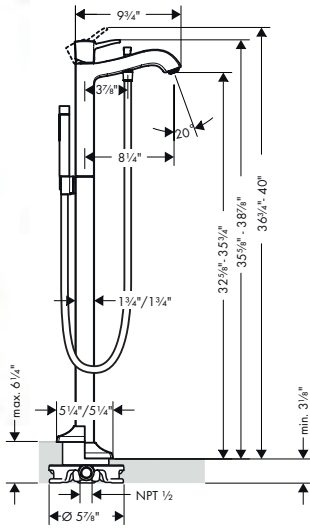

Bath

Finish

Part No.

List $

Metropol Classic Freestanding Tub Filler Trim with 1.75 GPM Handshower

chrome
brushed nickel

31445001
31445821

2,674
3,529

- Spray type hand shower: IntenseRain, Full
- Flow: 5.44 GPM (20.6 L/Min)
- Ceramic cartridge
- Integrated double backflow prevention

Required Parts

- Rough, Freestanding Tub Filler

10452181

887