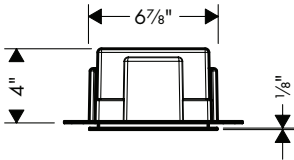

XtraStoris Individual Wall niche Matte Black with design frame 12"x 6"x 4"

- Consists of: Wall niche with design frame, Sealing set
- Body color: Matte black
- Installation depth: 100 mm (4")
- Where to use: New construction, Renovation
- Easy to clean surface
- Suitable for use in wet areas
- Wall type: Solid wall construction, Drywall construction
- Material sealing set: Polystyrene (PS)
- Material wall niche: Stainless Steel 304 (1.4301)
- With 2 mm thick design frame
- Dimensions wall niche: 11 7/8" x 5 7/8" x 4" (HxWxD)
- Required dimensions for sealing set: 12 3/8" x 6 7/8" x 4" (HxWxD)

Finish	Part No.	List $
brushed bronze	56095140	850
brushed black	56095340	850
chrome		
matte black	56095670	850
matte white	56095700	850
brushed stainless steel	56095800	850
polished gold optic	56095990	850

Alternate Version

- **XtraStoris Individual Wall niche Matte Black with design frame 12"x 12"x 4"**

brushed bronze	56098140	950
brushed black	56098340	950
chrome		
matte black	56098670	950
matte white	56098700	950
brushed stainless steel	56098800	950
polished gold optic	56098990	950