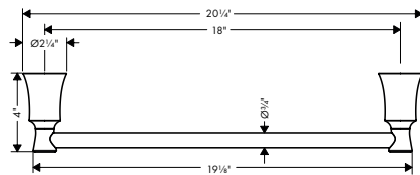

Joleena Towel Bar, 18"

- Wall-mounted
- Metal holder

chrome	04784000	74
matte black	04784670	98
brushed nickel	04784820	98
polished nickel	04784830	94