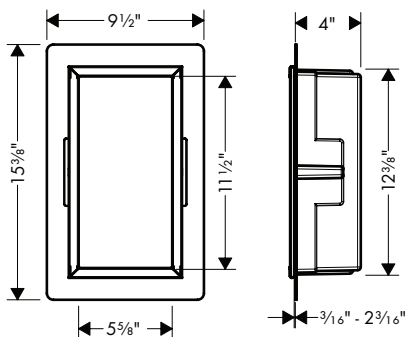

XtraStoris Original

XtraStoris Original Wall niche with frame 12"x 6"x 4"

- Consists of: Wall niche with frame, Sealing set
- Installation depth: 100 mm (4")
- Where to use: New construction, Renovation
- Easy to clean surface
- Suitable for use in wet areas
- Wall type: Drywall construction, Solid wall construction
- Material sealing set: Polystyrene (PS) (1.4301)
- Material wall niche: Stainless Steel 304 (1.4301)
- Surface of the wall niche powder-coated stainless steel
- Dimensions wall niche: 11 7/8" x 5 7/8" x 4" (HxWxD)
- Required dimensions for sealing set: 12 3/8" x 6 7/8" x 4" (HxWxD)

Finish	Part No.	List $
concrete grey	56057380	752
matte black	56057670	752
matte white	56057700	752

Alternate Version

· XtraStoris Original Wall niche with frame 12"x 6"x 5 1/2"	see below	56092xx0	518
· XtraStoris Original Wall niche with frame 12"x 12"x 4"	see page 413	56061xx0	854
· XtraStoris Original Wall niche with frame 12"x 12"x 5 1/2"	see page 413	56093xx0	647
· XtraStoris Original Wall niche with frame 12"x 24"x 4"	see page 414	56064xx0	1,204
· XtraStoris Original Wall niche with frame 12"x 36"x 4"	see page 414	56067xx0	1,314