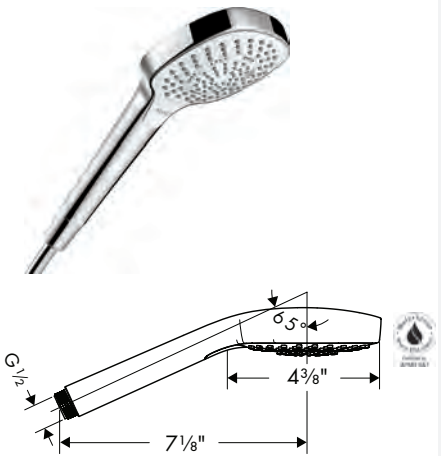

Cromo Select E Handshower
110 3-Jet, 2.5 GPM

- Spray modes: SoftRain, IntenseRain, Pulsating Massage
- 121 no-clog spray channels
- Select button for comfortable alternation of spray modes
- Spray face finish: Easy cleanable plastic spray disc
- Flow: 2.5 GPM (9.5 L/Min)

white/chrome	04948400	152
brushed nickel	04948820	200

EcoRight Version

- **Cromo Select E** Handshower 110 3-Jet, 1.75 GPM

white/chrome	04723400	152
brushed nickel	04723820	200