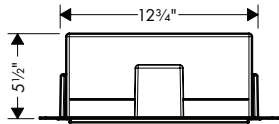

XtraStoris Minimalistic Wall niche frameless 12"x 12"x 5 1/2"

- Consists of: Wall niche frameless, Sealing set
- Installation depth: 140 mm (5 1/2")
- Where to use: New construction, Renovation
- Variable installation depth
- Easy to clean surface
- Installable flush with the wall or as a design element sticking out (up to 2 1/8")
- Frameless design
- Suitable for use in wet areas
- Easy adjustment to tile thickness
- Wall type: Solid wall construction, Drywall construction
- Material sealing set: Polystyrene (PS)
- Material wall niche: Stainless Steel 304 (1.4301)
- Dimensions wall niche: 11 7/8" x 11 7/8" x 5 1/2" (HxWxD)
- Required dimensions for sealing set: 12 3/8" x 12 3/4" x 5 1/2" (HxWxD)

Finish	Part No.	List $
matte black	56079670	788
matte white	56079700	788
brushed stainless steel	56079800	788

Alternate Version

· XtraStoris Minimalistic Wall niche frameless 12"x 6"x 4"	matte black	56070670	650
	matte white	56070700	650
	brushed stainless steel	56070800	650
· XtraStoris Minimalistic Wall niche frameless 12"x 12"x 4"	matte black	56073670	753
	matte white	56073700	753
	brushed stainless steel	56073800	753
· XtraStoris Minimalistic Wall niche frameless 12"x 6"x 5 1/2"	matte black	56076670	680
	matte white	56076700	680
	brushed stainless steel	56076800	680