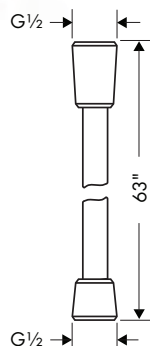

Handshower Hose

Handshower Hose Techniflex,
63"

- High-quality shower hose
- Pivot connector prevents hose from tangling
- No-kink hose
- Connection thread: G 1/2

chrome	28276003	71
brushed nickel	28276823	94

Alternate Version

- Handshower Hose Techniflex, 80"

chrome	28274000	94
brushed nickel	28274820	125