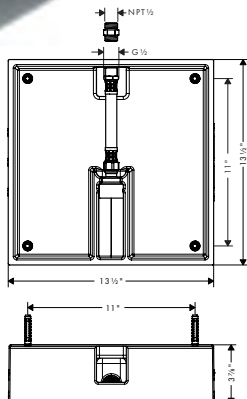

Required Parts

- **Raindance E** Rough, Showerhead 400 Square 1-Jet

26254181

135

Raindance E Rough, Showerhead 400 Square 1-Jet

26254181

135

- 1/2" NPT