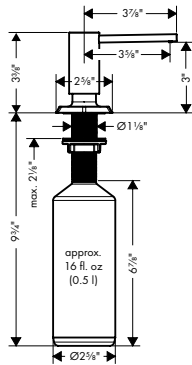

Locarno Soap Dispenser

- Type of soap: Liquid soap
- 16 oz capacity
- With mounting material

chrome	04857000	86
brushed gold optic	04857250	113
matte black	04857670	113
steel optic	04857800	113
polished nickel	04857830	109