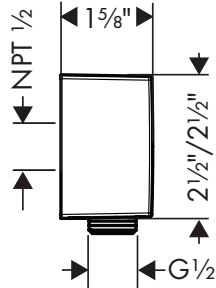

Wall Outlets

FixFit Wall Outlet Square with Check Valves

- For All 1/2" hoses
- Metal connection angle
- 1/2" NPT

chrome	26455001	118
matte black	26455671	156
matte white	26455701	156
brushed nickel	26455821	156