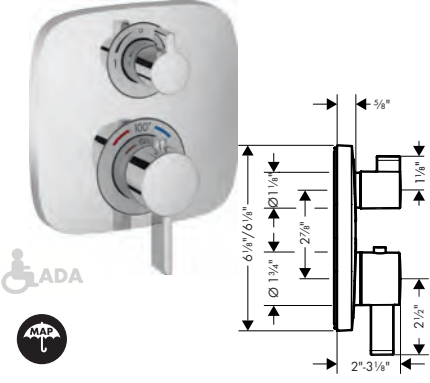

**Ecostat® E Trims**

**Ecostat E Thermostatic Trim with Volume Control**

Finish	Part No.	List \$
chrome	15707001	632
brushed nickel	15707821	833

- Volume control for 1 outlet
- Flow: 6.0 GPM (22.7 L/Min)
- Thermostatic cartridge, Ceramic cartridge
- Anti-scald 100° safety stop
- Optimized for water-efficient shower products