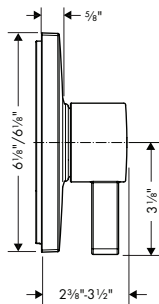

Ecostat Square Pressure Balance Trim

- Temperature and on/off control for 1 outlet
- Flow: 5.44 GPM (20.6 L/Min)
- Integrated bypass for use with diverter tub spouts

Required Parts

- **iBox universal** Rough, with Service Stops, 3/4"

Finish	Part No.	List $
chrome	15724001	262
matte black	15724671	345
matte white	15724701	345
brushed nickel	15724821	345

01850181	198