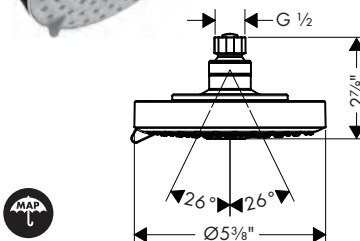

Raindance S Showerhead 150
3-Jet, 2.5 GPM

- Shower head size: 150 mm (5 7/8")
- Spray modes: RainAir, BalanceAir, Whirl
- 86 no-clog spray channels
- Flow: 2.5 GPM (9.5 L/Min)

chrome	27495001	306
brushed nickel	27495821	404

EcoRight Version

- **Raindance S Showerhead 150** 3-Jet, 1.75 GPM

chrome	04800000	306
brushed nickel	04800820	404