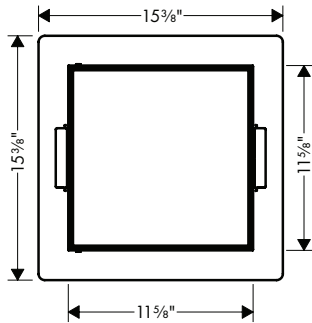

XtraStoris Rock Wall niche with tileable door 12"x 12"x 4"

Finish	Part No.	List $
matte black	56085670	897
matte white	56085700	897
brushed stainless steel	56085800	897

- Consists of: Wall niche with tileable door, Sealing set
- Tileable Push-Open door
- Depth of the tileable door: 12 mm (1/2")
- Installation depth: 100 mm (4")
- Where to use: New construction, Renovation
- Variable installation depth
- Easy to clean surface
- Suitable for use in wet areas
- Easy adjustment to tile thickness
- Wall type: Solid wall construction, Drywall construction
- Material sealing set: Polystyrene (PS)
- Material wall niche: Stainless Steel 304 (1.4301)
- Dimensions wall niche: 11 7/8" x 11 7/8" x 4" (HxWxD)
- Required dimensions for sealing set: 12 3/8" x 12 3/4" x 4" (HxWxD)

Alternate Version

· XtraStoris Rock Wall niche with tileable door 12"x 6"x 4"	matte black	56082670	785
	matte white	56082700	785
	brushed stainless steel	56082800	785
· XtraStoris Rock Wall niche with tileable door 12"x 6"x 5 1/2"	matte black	56088670	795
	matte white	56088700	795
	brushed stainless steel	56088800	795
· XtraStoris Rock Wall niche with tileable door 12"x 12"x 5 1/2"	matte black	56091670	907
	matte white	56091700	907
	brushed stainless steel	56091800	907