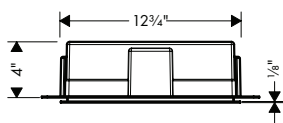

**Alternate Version**

**XtraStoris Individual Wall niche brushed stainless steel with design frame 12"x 12"x 4"**

brushed bronze	56097140	950
brushed black	56097340	950
chrome		
matte black	56097670	950
matte white	56097700	950
brushed stainless steel	56097800	950
polished gold optic	56097990	950