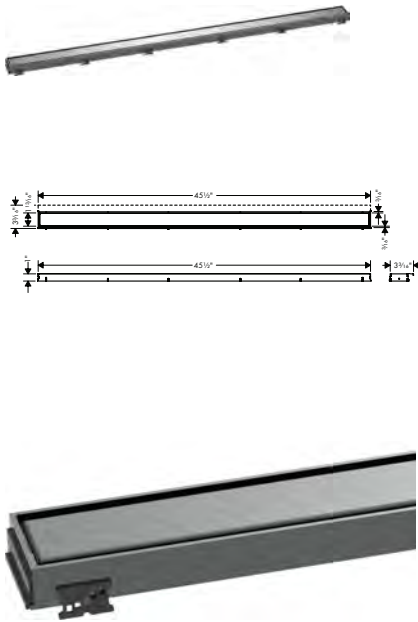

RainDrain Match 47 1/4" Linear Drains

RainDrain Match Trim 47 1/4" with Height Adjustable Frame

- Consists of: Design trim, Height adjustable frame, Wall installation flange
- Easy to clean surface
- Easy adjustment to tile thickness with height adjustable frame (1/4" - 3/4")
- Up to 60 l/min drainage capacity
- Where to use: New construction, Renovation
- Tile thickness: Up to 18 mm (3/4")
- Suitable for any type of tile
- Grate removal tool allows easy removal of the trim
- Mounting type: Wall-mounted, Free in the floor
- Wall mounting possible
- Tile inlay depth: 12 mm (1/2")
- Grate material: Stainless Steel 304 (1.4301)
- Suitable for primary and secondary drainage
- Frame width: 62 mm (2 1/2")

Finish	Part No.	List $
chrome	56042001	711
matte black	56042671	739
brushed stainless steel	56042801	560

Required Parts

· RainDrain Rough 2" outlet 47 1/4"	56015181	540