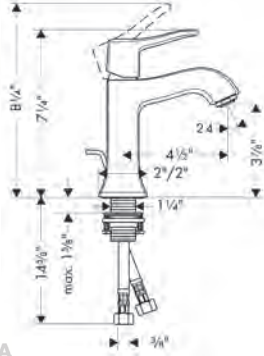

Faucets

Metris C Single-Hole Faucet
100 with Pop-Up Drain,
1.2 GPM

- Spray modes: Aerated spray
- Flow: 1.2 GPM (4.5 L/Min)
- Ceramic cartridge
- Includes pop-up drain

Finish	Part No.	List $
chrome	31075001	479
brushed nickel	31075821	633
polished nickel	31075831	609
rubbed bronze	31075921	633