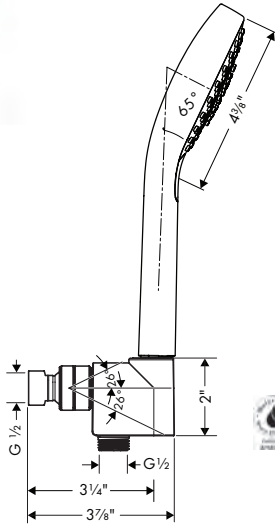

Croma Select S Handshower Set 3-Jet, 2.5 GPM

- Consists of: Handshower, Handshower holder, Handshower hose
- Integrated support function
- Spray modes: SoftRain, IntenseRain, Pulsating Massage
- Select button for comfortable alternation of spray modes
- Flow: 2.5 GPM (9.5 L/Min)
- Pivot connector prevents hose from tangling
- Shower holder of plastic
- Rinseable screen seal

Includes

- **Croma Select S** Handshower 110 3-Jet, 2.5 GPM (# 04947xxx)
- Showerarm Mount for Handshower (# 04580xxx)
- Handshower Hose Techniflex, 63" (# 28276xxx)

EcoRight Version

- **Croma Select S** Handshower Set 3-Jet, 1.75 GPM

Finish	Part No.	List $
chrome	04935000	188
brushed nickel	04935820	249

chrome	04936000	188
brushed nickel	04936820	249