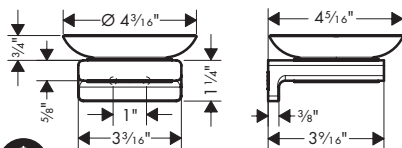

AddStoris Soap Dish

- Wall-mounted
- Material recess: Matt glass
- Metal holder
- With mounting material
- Concealed fastening
- Diameter of drilled hole: 6 mm (1/4")

chrome	41746000	83
matte black	41746670	109
brushed nickel	41746820	109

Brushed Nickel Available Spring 2023
All Other Finishes Available Now