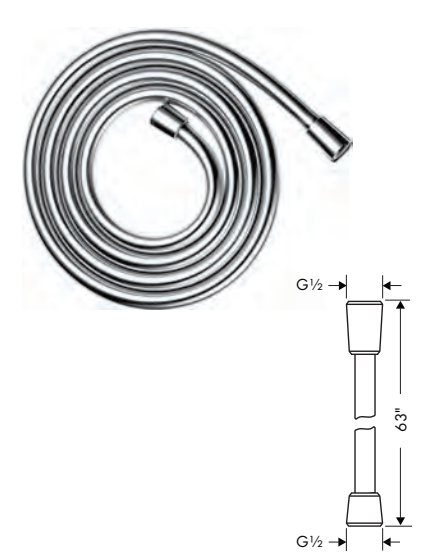

Finish	Part No.	List $
	white/chrome	04948400	152
	brushed nickel	04948820	200
· Spray modes: SoftRain, IntenseRain, Pulsating Massage · 121 no-clog spray channels · Select button for comfortable alternation of spray modes · Spray face finish: Easy cleanable plastic spray disc · Flow: 2.5 GPM (9.5 L/Min)			
	white/chrome	04723400	152
	brushed nickel	04723820	200

Handshower Hose

Handshower Hose Techniflex, 63" · High-quality shower hose · Pivot connector prevents hose from tangling · No-kink hose · Connection thread: G 1/2	chrome	28276003	71
	brushed nickel	28276823	94
Alternate Version · Handshower Hose Techniflex, 80"			
	chrome	28274000	94
	brushed nickel	28274820	125

Wallbars