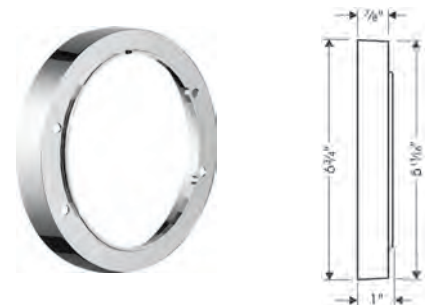

Shallow Extension Set, Thermostatic/Pressure Balance Trim, 7/8"

chrome	13596000	89
matte black	13596670	118
brushed nickel	13596820	118
polished nickel	13596830	113
rubbed bronze	13596920	118