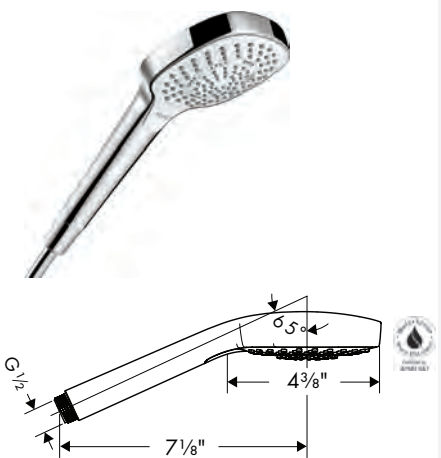

Cromo Select E Handshower
110 3-Jet, 2.5 GPM

- Spray modes: SoftRain, IntenseRain, Pulsating Massage
- 121 no-clog spray channels
- Select button for comfortable alternation of spray modes
- Spray face finish: Easy cleanable plastic spray disc
- Flow: 2.5 GPM (9.5 L/Min)

white/chrome	04948400	152
brushed nickel	04948820	200

EcoRight Version

- **Cromo Select E Handshower** 110 3-Jet, 1.75 GPM

white/chrome	04723400	152
brushed nickel	04723820	200