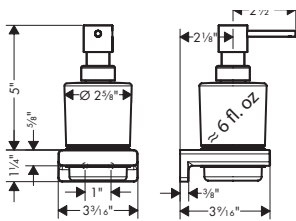

AddStoris Liquid Soap Dispenser

chrome	41745000	94
brushed nickel	41745820	123

- Material container: Matt glass
- Type of soap: Liquid soap
- 6.76 oz capacity
- With mounting material
- Concealed fastening