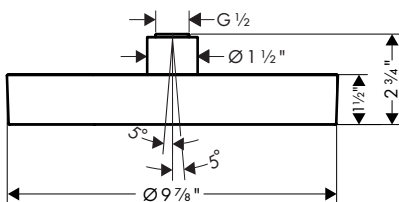

Optional Parts

· Raundance E Extension Pipe for Ceiling Mount	chrome	27393001	155
	matte black	27393671	205
	matte white	27393701	205
	brushed nickel	27393821	205