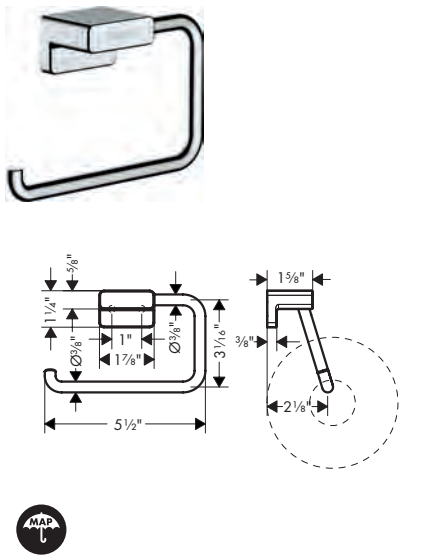

AddStoris Toilet Paper Holder without Cover

- Wall-mounted
- Metal
- With mounting material
- Concealed fastening
- Diameter of drilled hole: 6 mm (1/4")

chrome	41771000	75
matte black	41771670	99
matte white	41771700	99
brushed nickel	41771820	99

**Brushed Nickel Available Spring 2023
All Other Finishes Available Now**