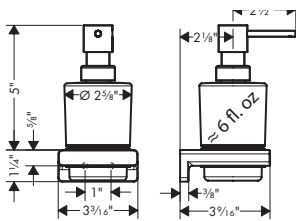

AddStoris Liquid Soap Dispenser

- Material container: Matt glass
- Type of soap: Liquid soap
- 6.76 oz capacity
- With mounting material
- Concealed fastening

chrome	41745000	94
matte black	41745670	123
brushed nickel	41745820	123

Brushed Nickel Available Spring 2023
All Other Finishes Available Now