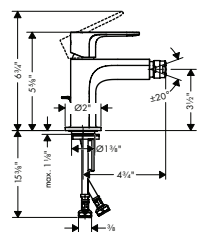

Bidet

NEW

Rebris E Single-Hole
Bidet Faucet

chrome
matte black
brushed nickel

72211001
72211671
72211821

280
370
370

- Consists of: Single-lever bidet faucet, Pop-up assembly
- Spout height: 89 mm (3 1/2")
- Pivoting aerator
- Spray modes: Aerated spray
- Flow: 1.5 GPM (5.7 L/Min)
- Ceramic cartridge
- Pop-up drain

Available Spring 2023