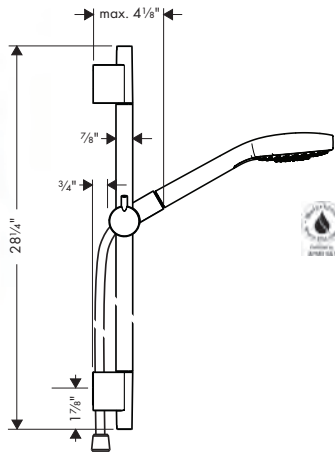

Croma Select S Wallbar Set
110 3-Jet 24", 2.5 GPM

- Consists of: Handshower, Wallbar, Handshower hose, Slider
- Spray modes: SoftRain, IntenseRain, Pulsating Massage
- Select button for comfortable alternation of spray modes
- Angle-adjustable holder pivots left and right, slides easily and locks in place
- Flow: 2.5 GPM (9.5 L/Min)
- Pivot connector prevents hose from tangling
- Wall mounted: Fastens with screws
- Profile stand pipe: Round

Includes

- **Croma Select S** Handshower 110 3-Jet, 2.5 GPM (# 04947xxx)
- **Unica** Wallbar S, 24" (# 28632xxx)
- Handshower Hose Techniflex, 63" (# 28276xxx)

EcoRight Version

- **Croma Select S** Wallbar Set 110 3-Jet 24", 1.75 GPM

Finish	Part No.	List $
chrome	04939000	275
brushed nickel	04939820	363

chrome	04940000	275
brushed nickel	04940820	363