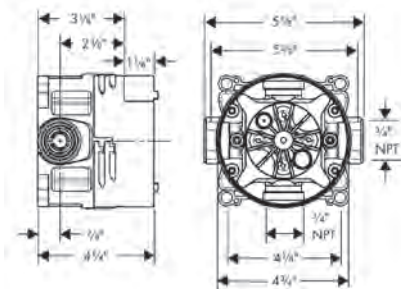

**iBox universal** Rough, with Service Stops, 3/4"

- 3/4" NPT
- 180° rotationally-symmetric installation
- Sound-decoupled installation

	01850181	198
--	----------	-----

**Optional Parts**

· Installation Set, iBox Universal Plus Rough	96615000	57
---	----------	----