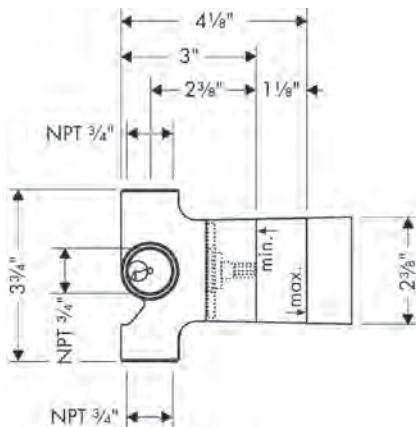

Alternate Version

· Rough, Quattro Green 3-Way Diverter (no shared function), 3/4"

15936181	321