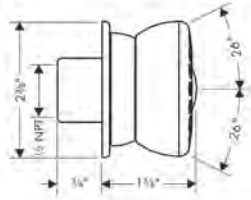

Bodysprays

Bodyvette Bodyspray with Stop

- Shower head size: 60 mm
- Pause feature slows flow to trickle
- Flow: 2.5 GPM (9.5 L/Min)
- 1/2" NPT
- Material: Metal

Finish	Part No.	List $
chrome	28467001	287
brushed nickel	28467821	379
polished nickel	28467831	365