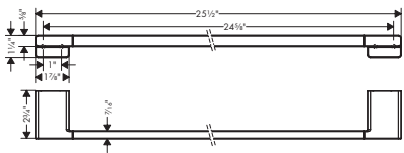

**Brushed Nickel Available Spring 2023**  
**All Other Finishes Available Now**

**AddStoris** Towel Bar, 24"

- Wall-mounted
- Metal
- Metal holder
- With mounting material
- Concealed fastening
- Diameter of drilled hole: 6 mm (1/4")