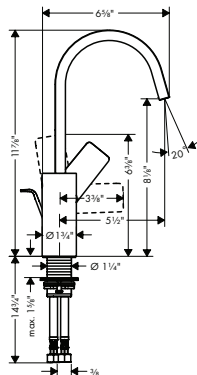

Vivenis Single-Hole Faucet 210 with Swivel Spout and Pop-Up Drain, 1.2 GPM

- Consists of: Single-handle faucet, Pop-up assembly
- Swivel range 120°
- Spray modes: WaterfallStream
- Flow: 1.2 GPM (4.5 L/Min)
- Ceramic cartridge
- Includes pop-up drain
- Material waste set: Metal

- chrome
- matte black
- matte white
- brushed nickel

75030001	705
75030671	931
75030701	931
75030821	931