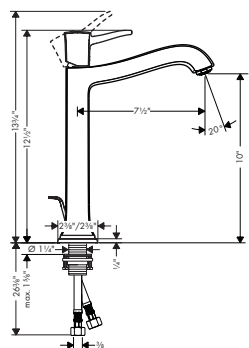

Metropol Classic Single-Hole Faucet 260 with Pop-Up Drain, 1.2 GPM

- Spray modes: Aerated spray
- Flow: 1.2 GPM (4.5 L/Min)
- Ceramic cartridge
- Includes pop-up drain

chrome	31303001	682
brushed bronze	31303141	901
matte black	31303671	901
brushed nickel	31303821	901
polished nickel	31303831	866