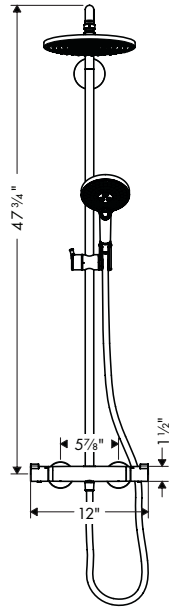

Raindance® Showerpipes

Raindance S Showerpipe 240 1-Jet, 2.5 GPM

- Consists of: Showerhead, Handshower, Thermostatic shower mixer, Handshower hose, Slider
- Spray type overhead shower: RainAir
- Flow: 2.5 GPM (9.5 L/Min)
- Rising pipe can be shortened in height
- Height-adjustable hand shower holder
- Shower arm swivels left and right
- Anti-scald 100° safety stop
- Integrated volume control/ diverter for 2 functions
- Outlets may not be operated simultaneously
- Exposed installation
- Thermostatic cartridge

Includes

- **Raindance S** Showerhead 240 1-Jet, 2.5 GPM (# 27474xxx)
- **Raindance Select S** Handshower 120 3-Jet, 2.5 GPM (# 26531xxx)
- Handshower Hose Techniflex, 63" (# 28276xxx)

Required Parts

- Showerpipe Basic Set

Finish	Part No.	List $
chrome	27115001	1,606
brushed nickel	27115821	2,120

16181181

87