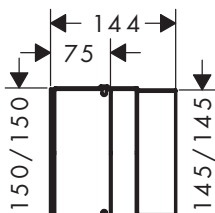

XtraStoris Rock