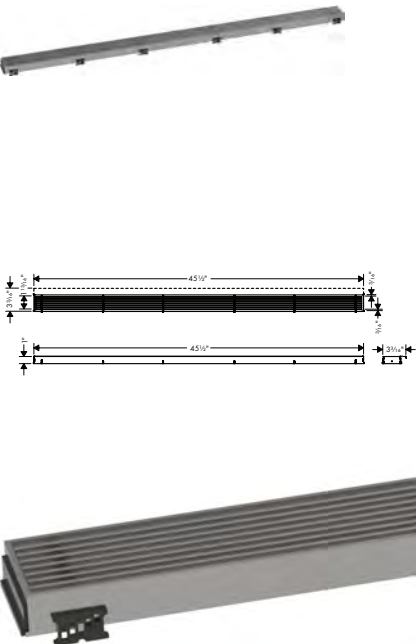

RainDrain Match Boardwalk Trim 47 1/4" with Height Adjustable Frame

- Consists of: Design trim, Height adjustable frame, Wall installation flange
- Easy to clean surface
- Easy adjustment to tile thickness with height adjustable frame (1/4" - 3/4")
- Up to 60 l/min drainage capacity
- Where to use: New construction, Renovation
- Tile thickness: Up to 18 mm (3/4")
- Suitable for any type of tile
- Grate removal tool allows easy removal of the trim
- Mounting type: Wall-mounted, Free in the floor
- Wall mounting possible
- Tile inlay depth: 12 mm (1/2")
- Grate material: Stainless Steel 304 (1.4301)
- Suitable for primary and secondary drainage
- Frame width: 62 mm (2 1/2")

brushed stainless steel	56125801	1,078

Required Parts

· RainDrain Rough 2" outlet 47 1/4"	56015181	540