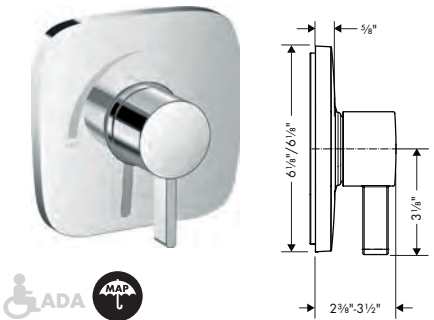

Ecostat E Pressure Balance Trim

chrome	15718001	262
brushed nickel	15718821	345

- Temperature and on/off control for 1 outlet
- Flow: 5.44 GPM (20.6 L/Min)
- Integrated bypass for use with diverter tub spouts

Required Parts

· iBox universal Rough, with Service Stops, 3/4"	01850181	198