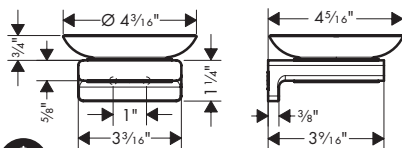

AddStoris Soap Dish

- Wall-mounted
- Material recess: Matt glass
- Metal holder
- With mounting material
- Concealed fastening
- Diameter of drilled hole: 6 mm (1/4")

Finish	Part No.	List $
chrome	41746000	83
matte black	41746670	109
matte white	41746700	109
brushed nickel	41746820	109

Brushed Nickel Available Spring 2023
All Other Finishes Available Now