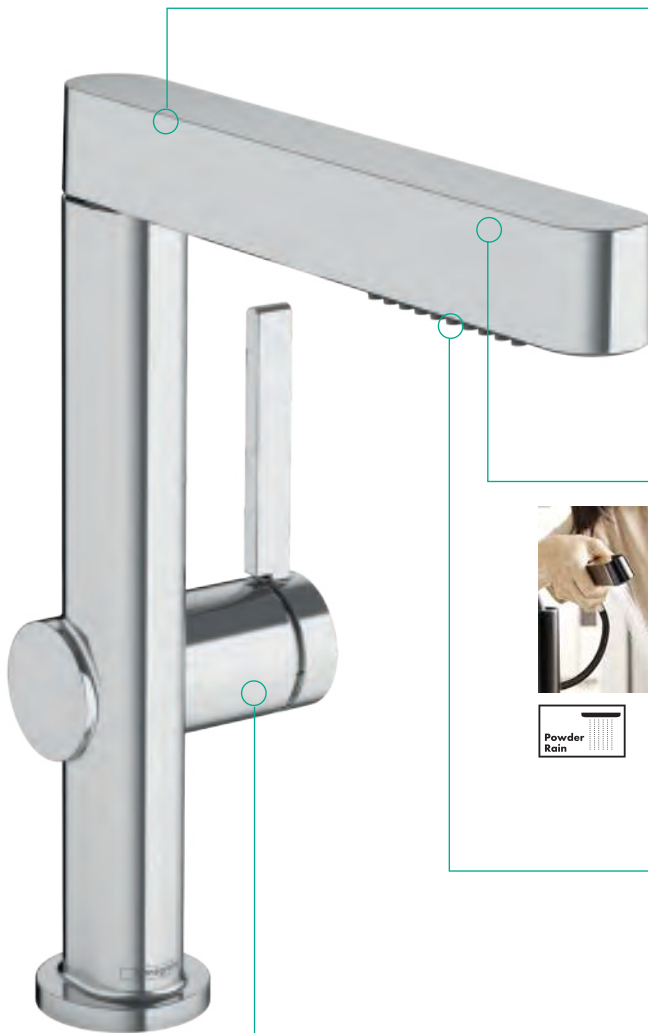

Fast and easy limescale removal with **QuickClean** silicone nozzles.

Handle contains a **ceramic cartridge** to ensure silk-smooth operation of the handle, and also equipped with a **bolitic lever lock** for lasting quality.