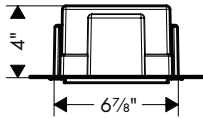

XtraStoris Minimalistic

XtraStoris Minimalistic Wall niche frameless 12"x 6"x 4"

- Consists of: Wall niche frameless, Sealing set
- Installation depth: 100 mm (4")
- Where to use: New construction, Renovation
- Variable installation depth
- Easy to clean surface
- Installable flush with the wall or as a design element sticking out (up to 2 1/8")
- Frameless design
- Suitable for use in wet areas
- Easy adjustment to tile thickness
- Wall type: Drywall construction, Solid wall construction
- Material sealing set: Polystyrene (PS)
- Material wall niche: Stainless Steel 304 (1.4301)
- Dimensions wall niche: 11 7/8" x 5 7/8" x 4" (HxWxD)
- Required dimensions for sealing set: 12 3/8" x 6 7/8" x 4" (HxWxD)

Finish	Part No.	List $
matte black	56070670	650
matte white	56070700	650
brushed stainless steel	56070800	650

Alternate Version

· **XtraStoris Minimalistic** Wall niche frameless 12"x 12"x 4"

matte black	56073670	753
matte white	56073700	753
brushed stainless steel	56073800	753

· **XtraStoris Minimalistic** Wall niche frameless 12"x 6"x 5 1/2"

matte black	56076670	680
matte white	56076700	680
brushed stainless steel	56076800	680

· **XtraStoris Minimalistic** Wall niche frameless 12"x 12"x 5 1/2"

matte black	56079670	788
matte white	56079700	788
brushed stainless steel	56079800	788