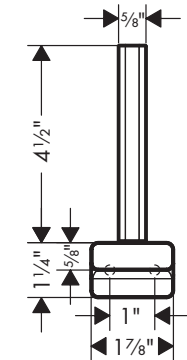

Brushed Nickel Available Spring 2023
All Other Finishes Available Now

AddStoris Hook

- Wall-mounted
- Metal
- With mounting material
- Concealed fastening
- Diameter of drilled hole: 6 mm (1/4")

Finish	Part No.	List $
chrome	41742000	39
brushed bronze	41742140	51
brushed black	41742340	51
chrome		
matte black	41742670	51
matte white	41742700	51
brushed nickel*	41742820	51