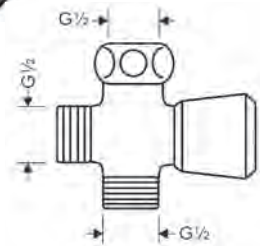

Inversa Diverter

- Brass
- G 1/2

chrome	28719003	118
brushed nickel	28719823	156
rubbed bronze	28719923	156
polished brass	28719933	150