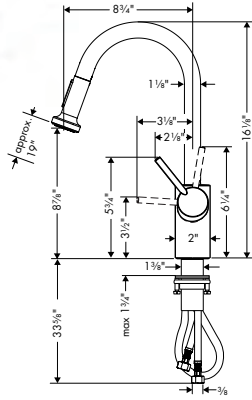

Talis® S VariArc

Talis S² HighArc Kitchen Faucet, 2-Spray Pull-Down, 1.75 GPM

- Swivel range 150°
- Aerated spray, Needle spray
- Non-locking spray diverter
- MagFit magnetic sprayhead docking
- Deck mounted
- Flow: 1.75 GPM (6.6 L/Min)
- Ceramic cartridge
- 3/8" connections
- Integrated double backflow prevention
- Extension length Up to 19 5/8" (50cm)

Finish	Part No.	List $
chrome	14877001	804
brushed gold optic	14877251	1,061
brushed black	14877341	1,061
chrome		
steel optic	14877801	1,061
polished nickel*	14877831	1,022

Alternate Version

Talis S² HighArc Kitchen Faucet, 2-Spray Pull-Down, 1.5 GPM

chrome	04310001	804
brushed gold optic	04310251	1,061
brushed black	04310341	1,061
chrome		
steel optic	04310801	1,061