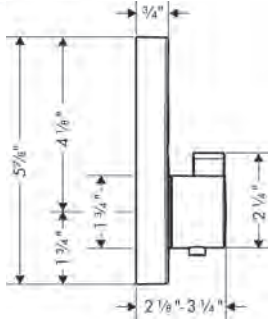

ShowerSelect® Trims

ShowerSelect S Thermostatic Trim for 1 Function, Round

Finish

Part No.

List $

chrome
brushed nickel

15744001
15744821

793
1,047

- Select push-button on/off control for 1 outlet
- Flow: 7.0 GPM (26.5 L/Min)
- Thermostatic cartridge, Start/stop cartridge
- Anti-scald 100° safety stop
- Optimized for water-efficient shower products
- Thermostat is delivered with On/Off button

Required Parts

- **iBox universal** Rough, with Service Stops, 3/4"

01850181

198