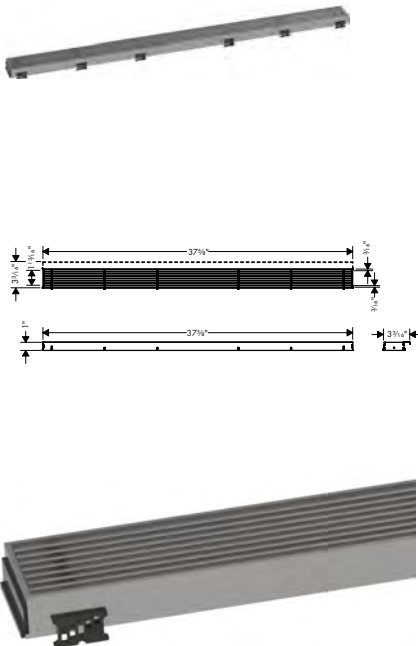

RainDrain Match Boardwalk Trim 39 3/8" with Height Adjustable Frame

- Consists of: Design trim, Height adjustable frame, Wall installation flange
- Easy to clean surface
- Easy adjustment to tile thickness with height adjustable frame (1/4" - 3/4")
- Up to 60 l/min drainage capacity
- Where to use: New construction, Renovation
- Tile thickness: Up to 18 mm (3/4")
- Suitable for any type of tile
- Grate removal tool allows easy removal of the trim
- Mounting type: Wall-mounted, Free in the floor
- Wall mounting possible
- Tile inlay depth: 12 mm (1/2")
- Grate material: Stainless Steel 304 (1.4301)
- Suitable for primary and secondary drainage
- Frame width: 62 mm (2 1/2")

brushed stainless steel	56123801	971

Required Parts

· RainDrain Rough 2" outlet 39 3/8"	56014181	510