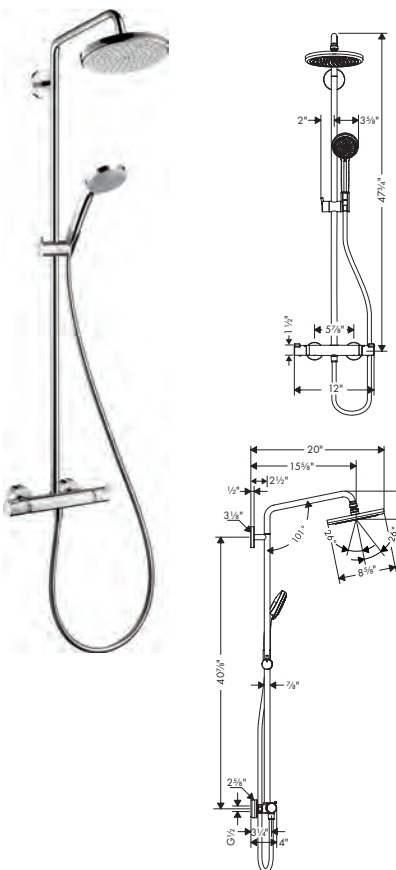

Croma Showerpipe 220 1-Jet, 2.5 GPM

chrome   27185001   1,253
brushed nickel   27185821   1,655

- Consists of: Showerhead, Handshower, Thermostatic shower mixer, Handshower hose, Slider
- Spray type overhead shower: RainAir
- Spray modes hand shower: Pulsating Massage, Full, Intense Turbo
- Flow: 2.5 GPM (9.5 L/Min)
- Rising pipe can be shortened in height
- Height-adjustable hand shower holder
- Shower arm swivels left and right
- Anti-scald 100° safety stop
- Integrated volume control/diverter for 2 functions
- Outlets may not be operated simultaneously
- Exposed installation
- Thermostatic cartridge

Includes

- **Croma Showerhead 220 1-Jet, 2.5 GPM** (# 26465xxx)
- **Croma 100 Handshower E 3-Jet, 2.5 GPM** (# 04073xxx)
- Handshower Hose Techniflex, 63" (# 28276xxx)

Required Parts

- Showerpipe Basic Set   16181181   87

hansgrohe Showers
Showerpipes