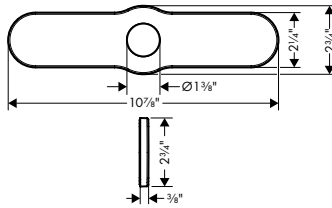

Joleena Base Plate for Single-Hole Kitchen Faucets, 10"

- For concealing basin holes

chrome	04797000	54
matte black	04797670	70
steel optic	04797800	70
polished nickel	04797830	68