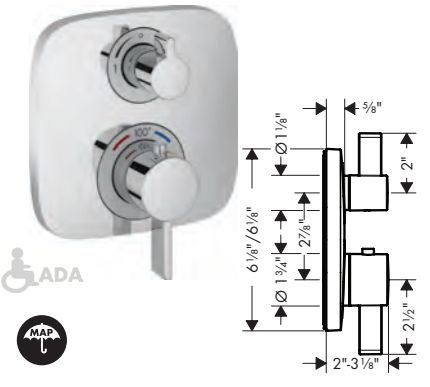

Ecostat E Thermostatic Trim with Volume Control and Diverter

chrome	15708001	670
brushed nickel	15708821	885

- Volume control and diverter for 2 outlets
- Flow: 6.0 GPM (22.7 L/Min)
- Thermostatic cartridge, Shut-off/ diverter valve
- Anti-scald 100° safety stop
- Optimized for water-efficient shower products

Required Parts

· iBox universal Rough, with Service Stops, 3/4"	01850181	198