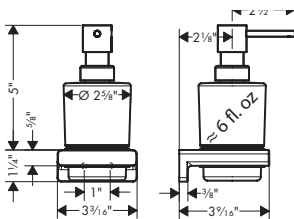

Brushed Nickel Available Spring 2023
All Other Finishes Available Now

AddStoris Soap Dish

- Wall-mounted
- Material recess: Matt glass
- Metal holder
- With mounting material
- Concealed fastening
- Diameter of drilled hole: 6 mm (1/4")

chrome	41746000	83
matte black	41746670	109
matte white	41746700	109
brushed nickel	41746820	109