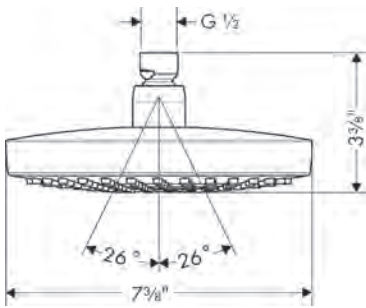

Croma Select S Showerhead
180 2-Jet, 2.5 GPM

- Shower head size: 180 mm (7^{1/8}")
- Spray modes: Rain, IntenseRain
- Select button for comfortable alternation of spray modes
- 147 no-clog spray channels
- Spray face finish: Fully-finished matching spray face
- Flow: 2.5 GPM (9.5 L/Min)
- Spray face removable for cleaning

chrome	04825000	362
brushed gold optic	04825250	478
matte black	04825670	478
brushed nickel	04825820	478
polished nickel	04825830	459

EcoRight Version

- **Croma Select S Showerhead 180** 2-Jet, 1.8 GPM

chrome	04388000	350
brushed gold optic	04388250	462
matte black	04388670	462
brushed nickel	04388820	462
polished nickel	04388830	444

- **Croma Select S Showerhead 180** 2-Jet, 1.5 GPM

chrome	26549001	362
brushed nickel	26549821	478