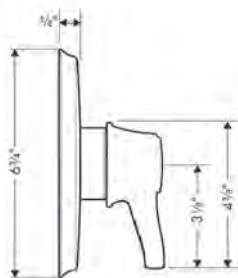

Ecostat Classic Pressure Balance Trim, Round

- Temperature and on/off control for 1 outlet
- Flow: 5.44 GPM (20.6 L/Min)
- Integrated bypass for use with diverter tub spouts

chrome	15404001	285
brushed nickel	15404821	376
polished nickel	15404831	362
rubbed bronze	15404921	376

Required Parts

- **iBox universal** Rough, with Service Stops, 3/4"

01850181	198