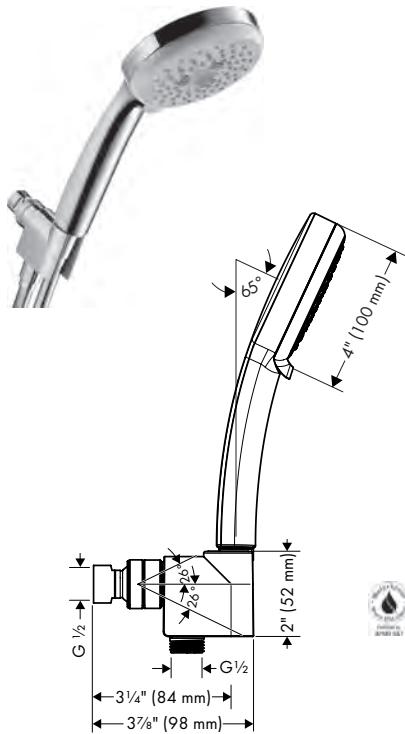

Cromia 100 Handshower Set
3-Jet, 2.5 GPM

- Consists of: Handshower, Handshower holder, Handshower hose
- Integrated support function
- Spray modes: Rain, Pulsating Massage, Intense Turbo
- Continuous spray mode adjustment
- Flow: 2.5 GPM (9.5 L/Min)
- Pivot connector prevents hose from tangling
- Wall support of plastic
- Rinseable screen seal

Includes

- **Cromia 100 Handshower E** 3-Jet, 2.5 GPM (# 04073xxx)
- Showerarm Mount for Handshower (# 04580xxx)
- Handshower Hose Techniflex, 63" (# 28276xxx)

EcoRight Version

- **Cromia 100 Handshower Set** 3-Jet, 1.75 GPM

Finish	Part No.	List $
chrome	04943000	163
brushed nickel	04943820	215