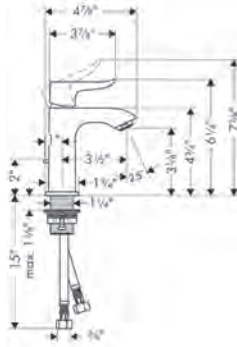

Faucets

Finish

Part No.

List $

Metris Single-Hole Faucet 100 with Pop-Up Drain, 1.2 GPM

chrome
brushed nickel

31088001
31088821

445
587

- Spray modes: Aerated spray
- Flow: 1.2 GPM (4.5 L/Min)
- Ceramic cartridge
- Includes pop-up drain