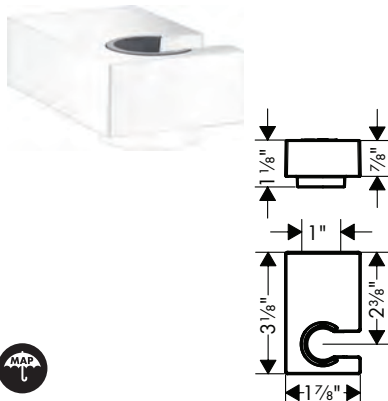

**Handshower Hose**

**Isiflex Handshower Hose Techniflex, 63"**

- High-quality shower hose
- Pivot connector prevents hose from tangling
- No-kink hose
- Connection thread: G 1/2

**Alternate Version**

- **Isiflex Handshower Hose Techniflex, 80"**