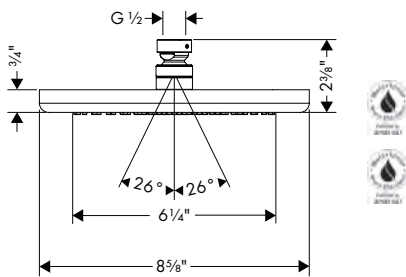

Croma Showerhead 220 1-Jet, 2.5 GPM

chrome	26465001	454
brushed nickel	26465821	600

- Shower head size: 220 mm (8 5/8")
- Spray modes: RainAir
- 107 no-clog spray channels
- Spray face finish: Fully-finished matching spray face
- Flow: 2.5 GPM (9.5 L/Min)

EcoRight Version

· Croma Showerhead 220 1-Jet, 1.75 GPM	chrome	26915001	454
	brushed nickel	26915821	600
· Croma Showerhead 220 1-Jet, 1.5 GPM	chrome	26916001	454
	brushed nickel	26916821	600