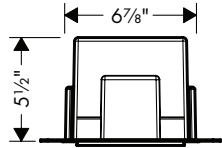

XtraStoris Rock Wall niche
with tileable door 12"x 6"x 5 1/2"

- Consists of: Wall niche with tileable door, Sealing set
- Tileable Push-Open door
- Depth of the tileable door: 12 mm (1/2")
- Installation depth: 140 mm (5 1/2")
- Where to use: New construction, Renovation
- Variable installation depth
- Easy to clean surface
- Suitable for use in wet areas
- Easy adjustment to tile thickness
- Wall type: Solid wall construction, Drywall construction
- Material sealing set: Polystyrene (PS)
- Material wall niche: Stainless Steel 304 (1.4301)
- Dimensions wall niche: 11 7/8" x 5 7/8" x 5 1/2" (HxWxD)
- Required dimensions for sealing set: 12 7/8" x 6 7/8" x 5 1/2" (HxWxD)

Finish	Part No.	List $
matte black	56088670	795
matte white	56088700	795
brushed stainless steel	56088800	795

Alternate Version

- **XtraStoris Rock** Wall niche with tileable door 12"x 6"x 4"
- **XtraStoris Rock** Wall niche with tileable door 12"x 12"x 4"
- **XtraStoris Rock** Wall niche with tileable door 12"x 12"x 5 1/2"

matte black	56082670	785
matte white	56082700	785
brushed stainless steel	56082800	785
matte black	56085670	897
matte white	56085700	897
brushed stainless steel	56085800	897
matte black	56091670	907
matte white	56091700	907
brushed stainless steel	56091800	907