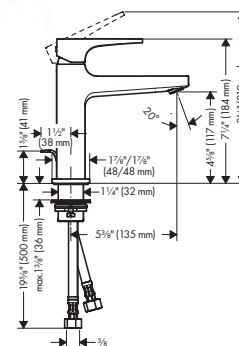

Metropol Single-Hole Faucet 110 with Lever Handle and Pop-Up Drain, 1.2 GPM

- Spray modes: Aerated spray
- Flow: 1.2 GPM (4.5 L/Min)
- Ceramic cartridge
- Includes pop-up drain

chrome	32506001	505
brushed bronze	32506141	667
brushed black	32506341	667
chrome		
matte black	32506671	667
matte white	32506701	667
brushed nickel	32506821	667

Alternate Version

- **Metropol Single-Hole Faucet 110 with Lever Handle and Pop-Up Drain, 0.5 GPM**

chrome	32527001	505
brushed nickel	32527821	667