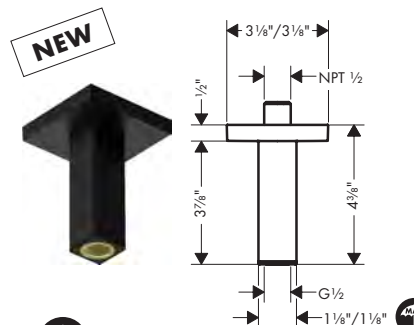

Extension Pipe for Ceiling Mount E, 4"

- Length: 100 mm (4")
- Brass
- Connection type: 1/2" NPT
- Ceiling connector, Escutcheon, Mounting Material, Assembly instructions
- Ceiling connector not extendable, Ceiling connector not shortenable

chrome	24338001	132
matte black	24338671	199
brushed nickel	24338821	199

Alternate Version

- Extension Pipe for Ceiling Mount E, 12"

chrome	24339001	179
matte black	24339671	236
brushed nickel	24339821	236