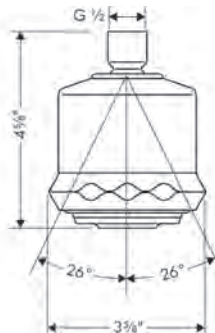

Clubmaster® Showerhead