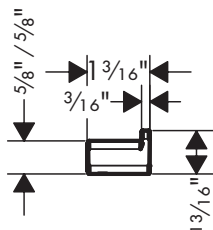

Brushed Nickel Available Spring 2023
All Other Finishes Available Now