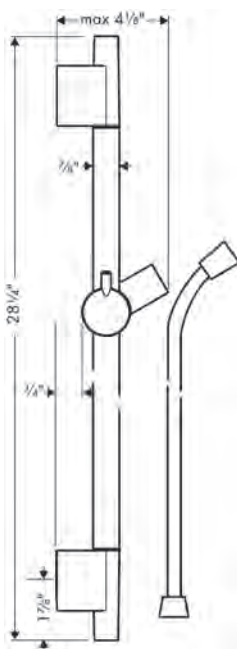

Wallbars

Unica Wallbar S, 24"

- Consists of: Wallbar, Handshower hose, Slider
- Profile stand pipe: Round
- Angle-adjustable holder pivots left and right, slides easily and locks in place

Includes

- Handshower Hose Techniflex, 63" (# 28276xxx)

Alternate Version

- **Unica Wallbar S, 36"**

Optional Parts

- **Casetta** Soap Dish Puro
- **Casetta** Soap Dishes

Finish

- chrome
- brushed nickel

Part No.

- 28632000
- 28632820

List $

- 229
- 302

- chrome
- brushed nickel

- 28631000
- 28631820

- 260
- 342

- chrome
- clear

- 28679000
- 28675000

- 74
- 120