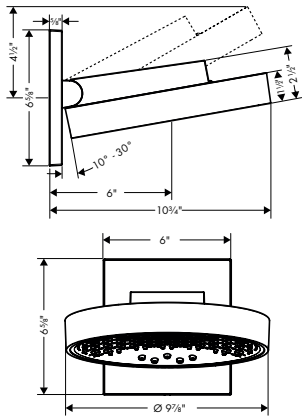

Showerheads