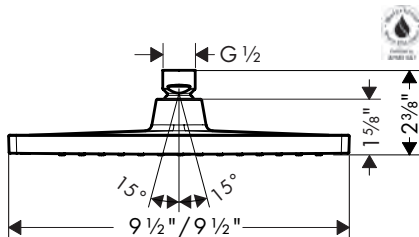

**EcoRight Version**

- **Crometta S** Showerhead 240 1-Jet, 1.75 GPM

chrome	26918001	240
matte black*	26918671	317
brushed nickel	26918821	317

**Crometta E Showerhead 240**  
1-Jet, 2.5 GPM

- Shower head size: 240 x 240 mm (9½" x 9½")
- Spray modes: Rain
- 206 no-clog spray channels
- Spray face finish: Fully-finished matching spray face
- Flow: 2.5 GPM (9.5 L/Min)