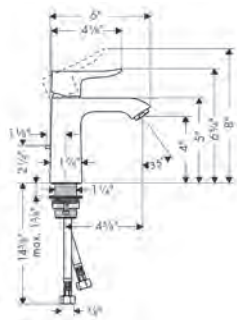

Metris Single-Hole Faucet 110 with Pop-Up Drain, 1.2 GPM

chrome
brushed nickel

31080001
31080821

462
610

- Spray modes: Aerated spray
- Flow: 1.2 GPM (4.5 L/Min)
- Ceramic cartridge
- Includes pop-up drain

Alternate Version

- **Metris Single-Hole Faucet 110 with Pop-Up Drain, 0.5 GPM**

chrome
brushed nickel

31123001
31123821

462
610