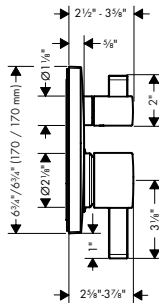

Ecostat Pressure Balance Trim S Square with Diverter

- Temperature and on/off control for 2 outlets
- Outlets may be operated simultaneously
- Flow: 4.5 GPM (17 L/Min)

Required Parts

- **iBox universal** Rough, with Service Stops, 3/4"

Finish	Part No.	List $
chrome	15862001	442
matte black	15862671	582
matte white	15862701	582
brushed nickel	15862821	582

01850181	198