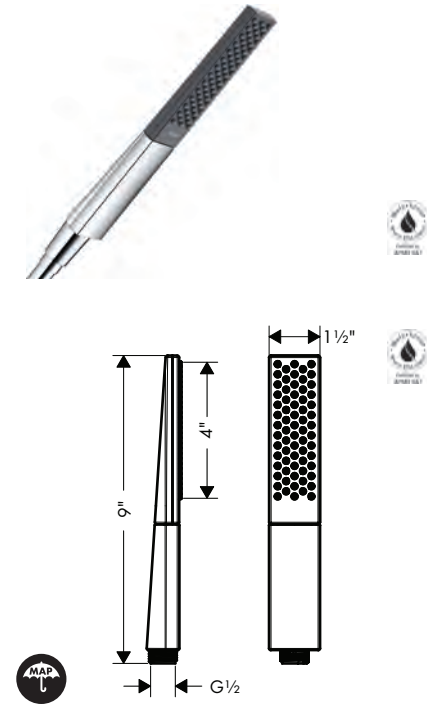

Rainfinity Baton Handshower
100 1-Jet, 2.5 GPM

- Spray modes: PowderRain
- Spray face finish: Easy cleanable aluminium spray disc, Graphite
- Flow: 2.5 GPM (9.5 L/Min)

chrome	26866001	182
matte black	26866671	240
matte white	26866701	240
brushed nickel	26866821	240

EcoRight Version

· **Rainfinity Baton Handshower 100 1-Jet,**
1.75 GPM

chrome	26867001	182
matte black	26867671	240
matte white	26867701	240
brushed nickel	26867821	240

· **Rainfinity Baton Handshower 100 1-Jet,**
1.5 GPM

chrome	26863001	182
matte white	26863701	240
brushed nickel	26863821	240

Handshower Holder

- Wall-mounted

chrome	28387001	79
matte black	28387671	103
matte white	28387701	103
brushed nickel	28387821	103