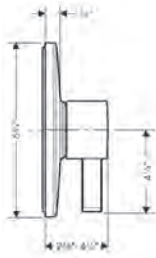

Ecostat Pressure Balance Trim S

chrome 04233000 285
brushed nickel 04233820 376

- Temperature and on/off control for 1 outlet
- Flow: 5.44 GPM (20.6 L/Min)
- Integrated bypass for use with diverter tub spouts

Required Parts

· **iBox universal** Rough, with Service Stops, 3/4" 01850181 198