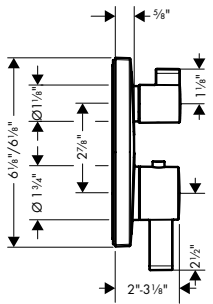

Ecostat Square Thermostatic Trim with Volume Control and Diverter

- Volume control and diverter for 2 outlets
- Flow: 6.0 GPM (22.7 L/Min)
- Thermostatic cartridge, Shut-off/ diverter valve
- Anti-scald 100° safety stop
- Optimized for water-efficient shower products

Required Parts

- **iBox universal** Rough, with Service Stops, 3/4"

Finish	Part No.	List $
chrome	15714001	670
brushed bronze	15714141	885
brushed black	15714341	885
chrome		
matte black	15714671	885
matte white	15714701	885
brushed nickel	15714821	885

01850181	198