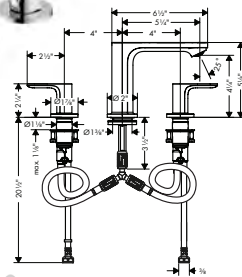

Rebris S Single-Hole Faucet
240, 1.2 GPM

chrome

72524001

260

- Spout height: 242 mm (9 1/2")
- Spray modes: Aerated spray
- Ceramic cartridge
- Does not include: Pop-up assembly

Available Spring 2023

NEW

Rebris S Widespread Faucet
110 with Pop-Up Drain,
1.2 GPM

- chrome
- matte black
- brushed nickel

- 72530001
- 72530671
- 72530821

- 320
- 422
- 422

- Consists of: Widespread faucet, Pop-up assembly
- Spout height: 107 mm (4 1/8")
- Spray modes: Aerated spray
- 90° ceramic valves
- Pop-up drain

Available Spring 2023