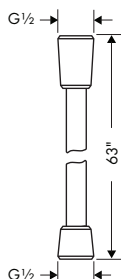

Handshower Hose