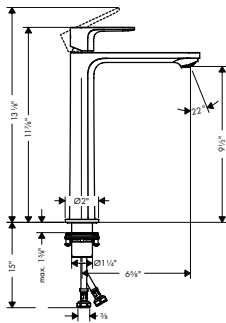

Faucets

NEW

Rebris S Single-Hole Faucet
110 with Pop-Up Drain,
1.2 GPM

Finish

Part No.

List $

- chrome
- matte black
- brushed nickel

- 72517001
- 72517671
- 72517821

- 200
- 264
- 264

- Consists of: Single-handle faucet, Pop-up assembly
- Spout height: 109 mm (4 5/16")
- Spray modes: Aerated spray
- Ceramic cartridge
- Pop-up drain

Available Spring 2023

NEW

Rebris S Single-Hole Faucet
240, 1.2 GPM

chrome

72524001

260

- Spout height: 242 mm (9 1/2")
- Spray modes: Aerated spray
- Ceramic cartridge
- Does not include: Pop-up assembly

Available Spring 2023

NEW

Rebris S Widespread Faucet
110 with Pop-Up Drain,
1.2 GPM

- chrome
- matte black
- brushed nickel

- 72530001
- 72530671
- 72530821

- 320
- 422
- 422

- Consists of: Widespread faucet, Pop-up assembly
- Spout height: 107 mm (4 1/8")
- Spray modes: Aerated spray
- 90° ceramic valves
- Pop-up drain

Available Spring 2023

Bidet

NEW

Rebris S Single-Hole
Bidet Faucet

- chrome
- matte black
- brushed nickel

- 72210001
- 72210671
- 72210821

- 220
- 290
- 290

- Consists of: Single-lever bidet faucet, Pop-up assembly
- Spout height: 89 mm (3 1/2")
- Pivoting aerator
- Spray modes: Aerated spray
- Flow: 1.5 GPM (5.7 L/Min)
- Ceramic cartridge
- Pop-up drain

Available Spring 2023