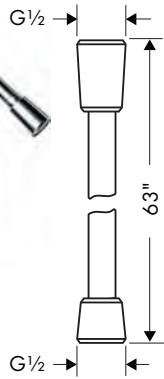

**Handshower Hose**

**Isiflex Handshower Hose Techniflex, 63"**

- High-quality shower hose
- Pivot connector prevents hose from tangling
- No-kink hose
- Connection thread: G 1/2

**Alternate Version**

- **Isiflex Handshower Hose Techniflex, 80"**