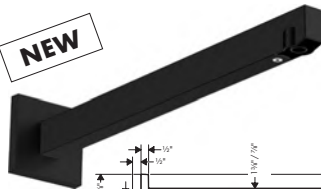

EcoRight Version

· Pulsify E Showerhead 260 1-Jet, 1.75 GPM	chrome	24332001	373
	matte black	24332671	492
	brushed nickel	24332821	492

Available Spring/Summer 2023

NEW