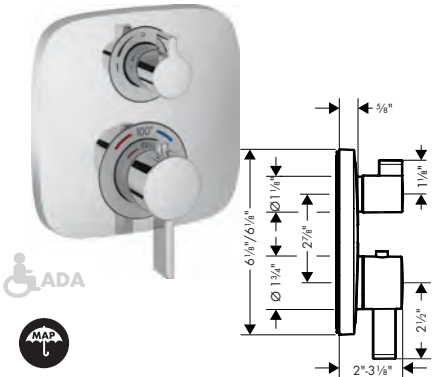

Trims

Ecostat E Thermostatic Trim with Volume Control

Finish	Part No.	List $
chrome	15707001	632
brushed nickel	15707821	833

- Volume control for 1 outlet
- Flow: 6.0 GPM (22.7 L/Min)
- Thermostatic cartridge, Ceramic cartridge
- Anti-scald 100° safety stop
- Optimized for water-efficient shower products

Required Parts

· iBox universal Rough, with Service Stops, 3/4"	01850181	198