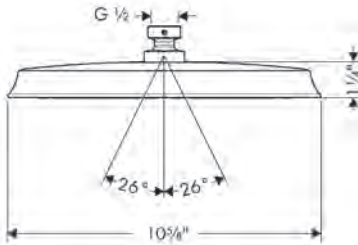

Showerheads

Raindance Classic
Showerhead 240 1-Jet
PowderRain, 2.5 GPM

- Shower head size: 240 mm (9 5/8")
- Spray modes: PowderRain
- 180 no-clog spray channels
- Spray face finish: Fully-finished matching spray face
- Flow: 2.5 GPM (9.5 L/Min)
- Spray face removable for cleaning

chrome	26921001	923
matte black	26921671	1,219
brushed nickel	26921821	1,219
polished nickel	26921831	1,173

EcoRight Version

- **Raindance Classic Showerhead 240** 1-Jet PowderRain, 1.75 GPM

chrome	26920001	923
matte black	26920671	1,219
brushed nickel	26920821	1,219
polished nickel	26920831	1,173