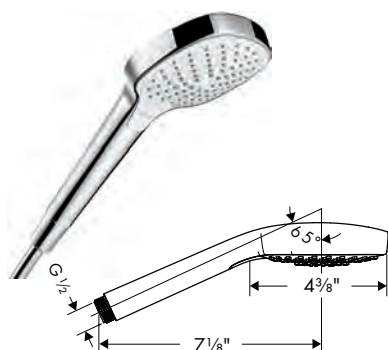

Croma Select E Handshower
110 Vario-Jet, 2.5 GPM

- Spray modes: Vario-Jet (spray zones of variable intensity)
- 79 no-clog spray channels
- Select button for comfortable alternation of spray modes
- Spray face finish: Easy cleanable plastic spray disc, White
- Flow: 2.5 GPM (9.5 L/Min)

white/chrome	26813401	176
brushed nickel	26813821	232