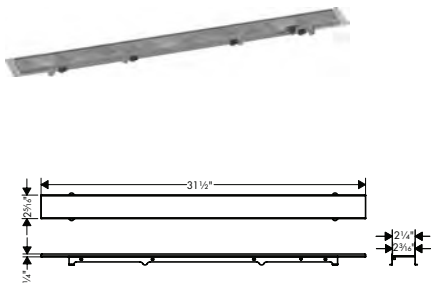

RainDrain Rock Trim 23 5/8" Cut to Size and Tileable

- Consists of: Tileable trim, Grate removal tool
- Can be shortened on site
- Frameless design
- Where to use: New construction, Renovation
- Tile thickness: Up to 40 mm (1 1/2")
- Suitable for every type of tile and tile thickness
- Grate removal tool allows easy removal of the trim
- Easy to clean
- Mounting type: Free in the floor, Two-sided
- Drain length cover distance range of 23 5/8" to 27 5/8"
- 50 mm (2") excess length on both sides
- Can be shortened to a minimum of 600 mm (23 5/8")
- Grate material: Stainless Steel 304 (1.4301)
- Suitable for primary drainage

Required Parts

- **RainDrain** Rough 2" outlet 23 5/8" (600mm)

Finish

Part No.

List $

56029001

273

56010181

450

RainDrain Rough 2" outlet 23 5/8" (600mm)

- Consists of: Stainless Steel drain, Pre-assembled sealing membrane, Height adjustment feet, Hair catcher, Tiling aid
- Suitable for All RainDrain Rock and RainDrain Match finish sets
- Where to use: New construction, Renovation
- Incl. height adjustment feet and tiling aid for installation
- With integrated slope
- Material installation set: Stainless Steel 304 (1.4301)

RainDrain Rock Trim 27 5/8" Cut to Size and Tileable

- Consists of: Tileable trim, Grate removal tool
- Can be shortened on site
- Frameless design
- Where to use: New construction, Renovation
- Tile thickness: Up to 40 mm (1 1/2")
- Suitable for every type of tile and tile thickness
- Grate removal tool allows easy removal of the trim
- Easy to clean
- Mounting type: Free in the floor, Two-sided
- Drain length covers distance range of 27 5/8" to 31 1/2"
- 50 mm (2") excess length on both sides
- Can be shortened to a minimum of 700 mm (27 5/8")
- Grate material: Stainless Steel 304 (1.4301)
- Suitable for primary drainage

Required Parts

- **RainDrain** Rough 2" outlet 27 5/8" (700mm)

56030001

286

56011181

465