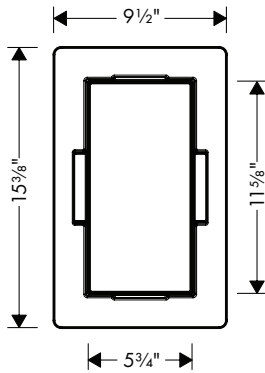

XtraStoris Minimalistic

XtraStoris Minimalistic Wall niche frameless 12"x 6"x 4"

- Consists of: Wall niche frameless, Sealing set
- Installation depth: 100 mm (4")
- Where to use: New construction, Renovation
- Variable installation depth
- Easy to clean surface
- Installable flush with the wall or as a design element sticking out (up to 2 1/8")
- Frameless design
- Suitable for use in wet areas
- Easy adjustment to tile thickness
- Wall type: Drywall construction, Solid wall construction
- Material sealing set: Polystyrene (PS)
- Material wall niche: Stainless Steel 304 (1.4301)
- Dimensions wall niche: 11 7/8" x 5 7/8" x 4" (HxWxD)
- Required dimensions for sealing set: 12 3/8" x 6 7/8" x 4" (HxWxD)

Finish	Part No.	List $
matte black	56070670	650
matte white	56070700	650
brushed stainless steel	56070800	650

Alternate Version

· **XtraStoris Minimalistic** Wall niche frameless 12"x 12"x 4"

matte black	56073670	753
matte white	56073700	753
brushed stainless steel	56073800	753

· **XtraStoris Minimalistic** Wall niche frameless 12"x 6"x 5 1/2"

matte black	56076670	680
matte white	56076700	680
brushed stainless steel	56076800	680

· **XtraStoris Minimalistic** Wall niche frameless 12"x 12"x 5 1/2"

matte black	56079670	788
matte white	56079700	788
brushed stainless steel	56079800	788