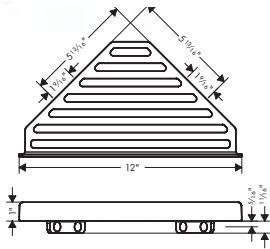

Recommended Accessories

AddStoris Corner Basket

- Wall-mounted
- Metal holder
- With mounting material
- Concealed fastening
- Diameter of drilled hole: 6 mm (1/4")
- May also be used as a shelf

Finish	Part No.	List $
chrome	41741000	83
brushed bronze	41741140	109
brushed black	41741340	109
chrome		
matte black	41741670	109
matte white	41741700	109
brushed nickel	41741820	

Brushed Nickel Available Spring 2023
All Other Finishes Available Now