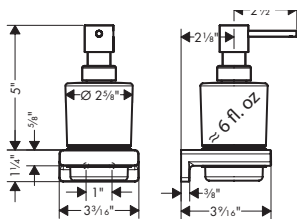

AddStoris Liquid Soap Dispenser

- Material container: Matt glass
- Type of soap: Liquid soap
- 6.76 oz capacity
- With mounting material
- Concealed fastening

chrome	41745000	94
matte black	41745670	123
brushed nickel	41745820	123

Brushed Nickel Available Spring 2023
All Other Finishes Available Now