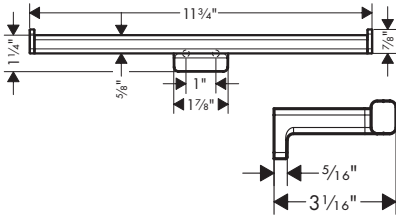

Brushed Nickel Available Spring 2023
All Other Finishes Available Now