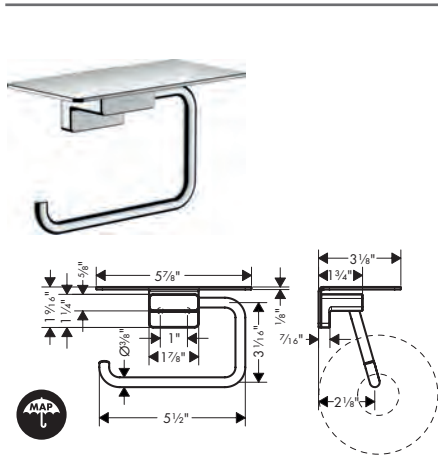

AddStoris Toilet Paper Holder with Shelf

- Wall-mounted
- Metal
- With mounting material
- Concealed fastening
- Diameter of drilled hole: 6 mm (1/4")

Finish	Part No.	List $
chrome	41772000	90
matte black	41772670	119
matte white	41772700	119
brushed nickel	41772820	119

Brushed Nickel Available Spring 2023
All Other Finishes Available Now