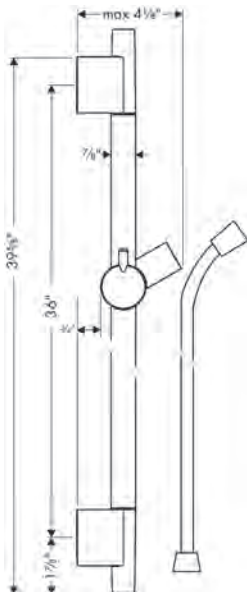

Wallbars

Unica Wallbar S, 36"

- Consists of: Wallbar, Handshower hose, Slider
- Profile stand pipe: Round
- Angle-adjustable holder pivots left and right, slides easily and locks in place

Includes

- Handshower Hose Techniflex, 63" (#28276xxx)

Alternate Version

- **Unica Wallbar S, 24"**

chrome	28631000	260
matte black	28631670	342
matte white	28631700	342
brushed nickel	28631820	342

chrome	28632000	229
brushed nickel	28632820	302

Optional Parts

- **Casetta Soap Dish Puro**
- **Casetta Soap Dishes**

chrome	28679000	74
clear	28675000	120