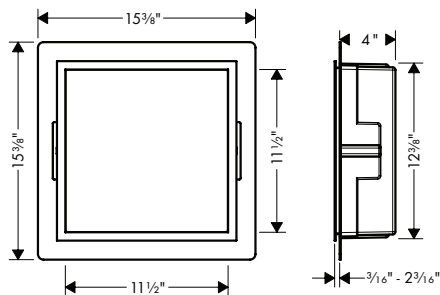

**Alternate Version**

**XtraStoris Individual Wall niche brushed stainless steel with design frame 12"x 12"x 4"**

brushed bronze	56097140	950
brushed black	56097340	950
chrome		
matte black	56097670	950
matte white	56097700	950
brushed stainless steel	56097800	950
polished gold optic	56097990	950