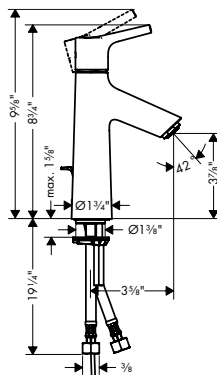

Talis S Single-Hole Faucet 100 with Pop-Up Drain, 1.2 GPM

- Spray modes: Aerated spray
- Flow: 1.2 GPM (4.5 L/Min)
- Ceramic cartridge
- Includes pop-up drain

chrome
brushed nickel

72020001
72020821

347
458