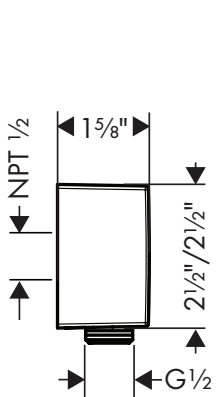

FixFit Wall Outlet Square with Check Valves

- For All 1/2" hoses
- Metal connection angle
- 1/2" NPT

chrome	26455001	118
brushed bronze	26455141	156
brushed black	26455341	156
chrome		
matte black	26455671	156
matte white	26455701	156
brushed nickel	26455821	156

Shower Components
hansgrohe Showers