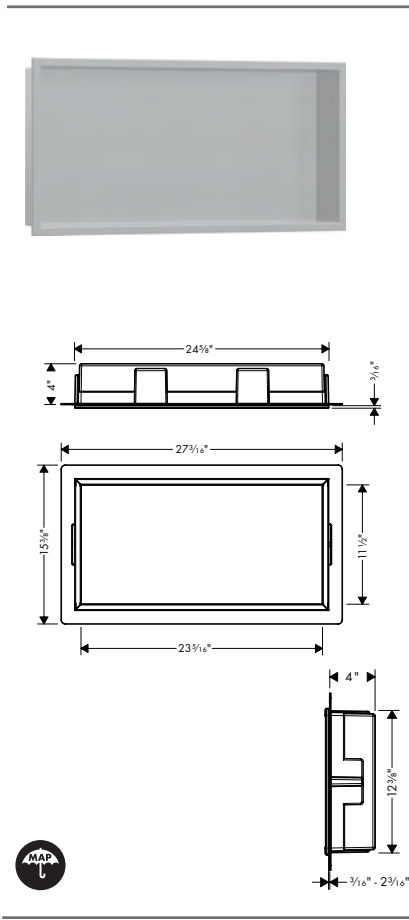

XtraStoris Original Wall niche with frame 12"x 24"x 4"

- Consists of: Wall niche with frame, Sealing set
- Installation depth: 100 mm (4")
- Where to use: Renovation, New construction
- Easy to clean surface
- Suitable for use in wet areas
- Wall type: Solid wall construction, Drywall construction
- Material sealing set: Polystyrene (PS)
- Material wall niche: Stainless Steel 304 (1.4301)
- Surface of the wall niche powder-coated stainless steel
- Dimensions wall niche: 11 7/8" x 23 5/8" x 4" (HxWxD)
- Required dimensions for sealing set: 12 3/8" x 24 5/8" x 4" (HxWxD)

Finish	Part No.	List $
concrete grey	56064380	1,204
matte black	56064670	1,204
matte white	56064700	1,204

Alternate Version

· XtraStoris Original Wall niche with frame 12"x 6"x 4"	see page 412	56057xx0	752
· XtraStoris Original Wall niche with frame 12"x 6"x 5 1/2"	see page 412	56092xx0	518
· XtraStoris Original Wall niche with frame 12"x 12"x 4"	see page 413	56061xx0	854
· XtraStoris Original Wall niche with frame 12"x 12"x 5 1/2"	see page 413	56093xx0	647
· XtraStoris Original Wall niche with frame 12"x 36"x 4"	see below	56067xx0	1,314