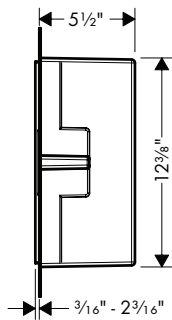

XtraStoris Minimalistic Wall niche frameless 12"x 6"x 5 1/2"

Finish	Part No.	List $
matte black	56076670	680
matte white	56076700	680
brushed stainless steel	56076800	680

- Consists of: Wall niche frameless, Sealing set
- Installation depth: 140 mm (5 1/2")
- Where to use: New construction, Renovation
- Variable installation depth
- Easy to clean surface
- Installable flush with the wall or as a design element sticking out (up to 2 1/8")
- Frameless design
- Suitable for use in wet areas
- Easy adjustment to tile thickness
- Wall type: Solid wall construction, Drywall construction
- Material sealing set: Polystyrene (PS)
- Material wall niche: Stainless Steel 304 (1.4301)
- Dimensions wall niche: 11 7/8" x 5 7/8" x 5 1/2" (HxWxD)
- Required dimensions for sealing set: 12 3/8" x 6 7/8" x 5 1/2" (HxWxD)

Alternate Version

· XtraStoris Minimalistic Wall niche frameless 12"x 6"x 4"	matte black	56070670	650
	matte white	56070700	650
	brushed stainless steel	56070800	650
· XtraStoris Minimalistic Wall niche frameless 12"x 12"x 4"	matte black	56073670	753
	matte white	56073700	753
	brushed stainless steel	56073800	753
· XtraStoris Minimalistic Wall niche frameless 12"x 12"x 5 1/2"	matte black	56079670	788
	matte white	56079700	788
	brushed stainless steel	56079800	788