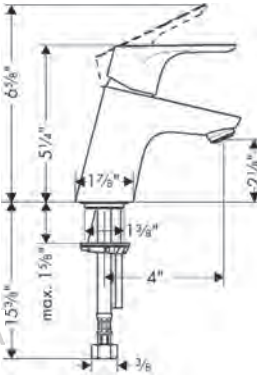

Focus Single-Hole Faucet 70, 1.2 GPM

chrome

04510000

233

- Spray modes: Aerated spray
- Flow: 1.2 GPM (4.5 L/Min)
- Ceramic cartridge
- Does not include: Pop-up assembly