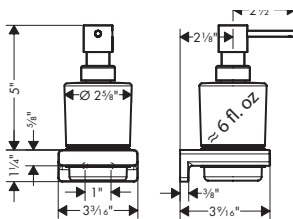

AddStoris Liquid Soap Dispenser

- Material container: Matt glass
- Type of soap: Liquid soap
- 6.76 oz capacity
- With mounting material
- Concealed fastening

chrome	41745000	94
brushed bronze	41745140	123
brushed black	41745340	123
chrome		
matte black	41745670	123
matte white	41745700	123
brushed nickel	41745820	123

Brushed Nickel Available Spring 2023
All Other Finishes Available Now