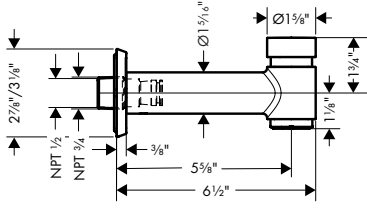

Locarno Tub Spout with Diverter

- Solid Brass
- Includes: 1/2" female and 3/4" male adaptor

Finish	Part No.	List $
chrome	04815000	262
brushed gold optic	04815250	345
matte black	04815670	345
brushed nickel	04815820	345
polished nickel	04815830	332

hansgrohe Bathroom **Locarno**