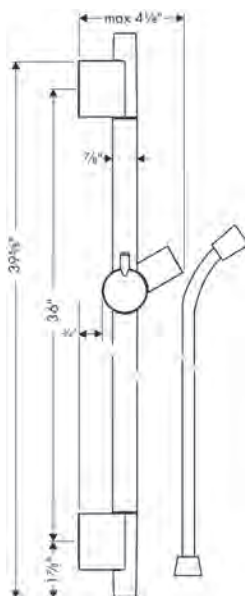

Wallbars

Unica Wallbar S, 36"

- Consists of: Wallbar, Handshower hose, Slider
- Profile stand pipe: Round
- Angle-adjustable holder pivots left and right, slides easily and locks in place

chrome	28631000	260
brushed bronze	28631140	342
brushed black	28631340	342
chrome		
matte black	28631670	342
matte white	28631700	342
brushed nickel	28631820	342

Includes

- Handshower Hose Techniflex, 63" (#28276xxx)

Alternate Version

- **Unica Wallbar S, 24"**

chrome	28632000	229
brushed nickel	28632820	302
polished nickel	28632830	291

Optional Parts

- **Casetta Soap Dish Puro**
- **Casetta Soap Dishes**

chrome	28679000	74
clear	28675000	120