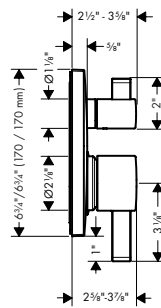

Ecostat Pressure Balance Trim S Square with Diverter

- Temperature and on/off control for 2 outlets
- Outlets may be operated simultaneously
- Flow: 4.5 GPM (17 L/Min)

Required Parts

- **iBox universal** Rough, with Service Stops, 3/4"

chrome	15862001	442
brushed bronze	15862141	582
brushed black	15862341	582
chrome		
matte black	15862671	582
matte white	15862701	582
brushed nickel	15862821	582

	01850181	198