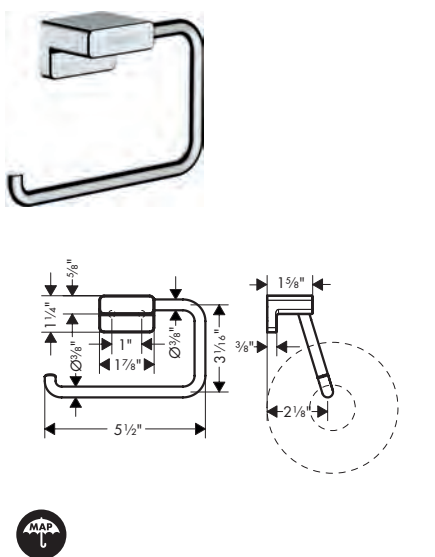

AddStoris Toilet Paper Holder without Cover

- Wall-mounted
- Metal
- With mounting material
- Concealed fastening
- Diameter of drilled hole: 6 mm (1/4")

chrome	41771000	75
brushed bronze	41771140	99
brushed black	41771340	99
chrome		
matte black	41771670	99
matte white	41771700	99
brushed nickel	41771820	99

**Brushed Nickel Available Spring 2023
All Other Finishes Available Now**