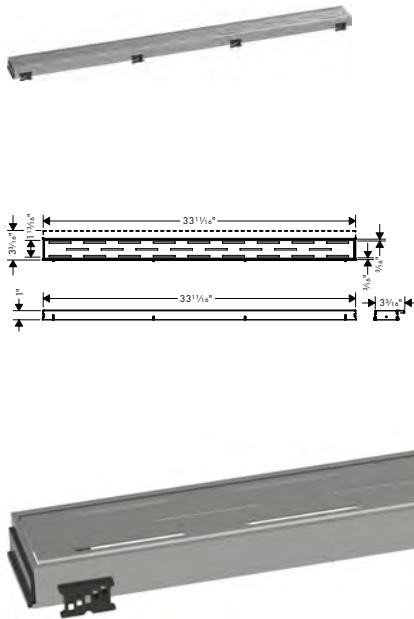

Finish **Part No.** **List $**

RainDrain Match Classic Trim
35 1/2" with Height Adjustable
Frame

brushed stainless
steel

56122801

372

- Consists of: Design trim, Height adjustable frame, Wall installation flange
- Easy to clean surface
- Easy adjustment to tile thickness with height adjustable frame (1/4" - 3/4")
- Up to 60 l/min drainage capacity
- Where to use: New construction, Renovation
- Tile thickness: Up to 18 mm (3/4")
- Suitable for any type of tile
- Grate removal tool allows easy removal of the trim
- Mounting type: Wall-mounted, Free in the floor
- Wall mounting possible
- Tile inlay depth: 12 mm (1/2")
- Grate material: Stainless Steel 304 (1.4301)
- Suitable for primary and secondary drainage
- Frame width: 62 mm (2 1/2")

Required Parts

- **RainDrain Rough 2" outlet 35 1/2" (900mm)**

56013181

495

RainDrain 35 1/2" Required Rough

RainDrain Rough 2" outlet
35 1/2" (900mm)

56013181

495

- Consists of: Stainless Steel drain, Pre-assembled sealing membrane, Height adjustment feet, Hair catcher, Tiling aid
- Suitable for All RainDrain Rock and RainDrain Match finish sets
- Where to use: New construction, Renovation
- Incl. height adjustment feet and tiling aid for installation
- With integrated slope
- Material installation set: Stainless Steel 304 (1.4301)