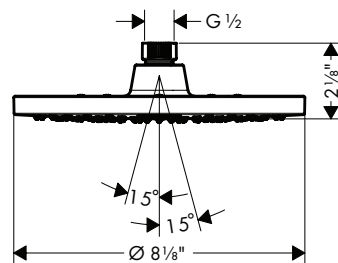

Vernis™ Blend

Vernis Blend Showerhead 200
1-Jet 2.5 GPM

- Shower head size: 205 mm (8")
- Spray modes: Rain
- 102 no-clog spray channels
- Flow: 2.5 GPM (9.5 L/Min)
- Showerhead removable for cleaning

chrome	26271001	132
matte black	26271671	174
brushed nickel*	26271821	174

EcoRight Version

- **Vernis Blend** Showerhead 200 1-Jet 1.75 GPM

chrome	26277001	132
matte black	26277671	174
brushed nickel*	26277821	174

- **Vernis Blend** Showerhead 200 1-Jet 1.5 GPM

chrome	26093001	132
matte black	26093671	174
brushed nickel*	26093821	174