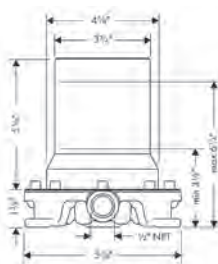

Rough, Freestanding Tub Filler

- 1/2" NPT
- Minimum mounting depth: 2 1/8"
- Maximum mounting depth: 133 mm (5 1/4")

10452181	887