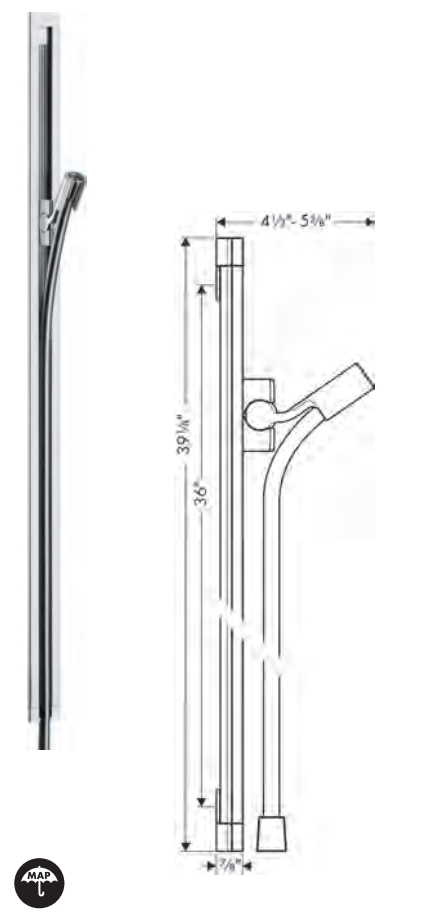

Unica Wallbar Raindance S, 36"

- Consists of: Wallbar, Handshower hose, Slider
- Slim aluminum profile wallbar
- Profile stand pipe: Square
- Angle-adjustable holder pivots left and right, slides easily and locks in place

Includes

- Handshower Hose Techniflex, 63" (#28276xxx)

Optional Parts

- Casetta Soap Dishes Raindance

chrome	27636000	573
brushed nickel	27636820	757

chrome	28698000	209