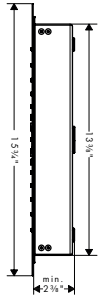

Required Parts

- **Raindance E** Rough, Showerhead 400 Square 1-Jet

26254181

135

Raindance E Showerhead 400 Square 1-Jet Trim, 1.8 GPM

chrome

26255001

902

- Shower head size: 400 x 400 mm (15 3/4" x 15 3/4")
- Spray modes: Rain
- Spray face finish: Fully-finished matching spray face
- Flow: 1.8 GPM (6.8 L/Min)
- Spray face removable for cleaning
- Does not include: Rough

Required Parts

- **Raindance E** Rough, Showerhead 400 Square 1-Jet

26254181

135