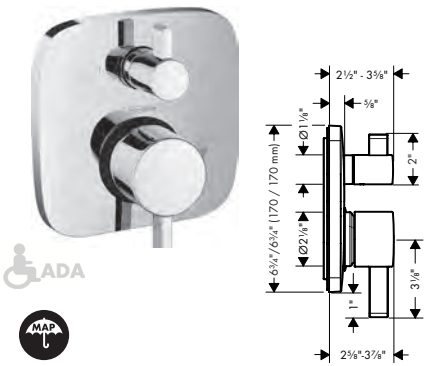

Ecostat Pressure Balance Trim SoftCube with Diverter

chrome	15864001	442
brushed nickel	15864821	582

- Temperature and on/off control for 2 outlets
- Outlets may be operated simultaneously
- Flow: 4.5 GPM (17 L/Min)

Required Parts

· iBox universal Rough, with Service Stops, 3/4"	01850181	198