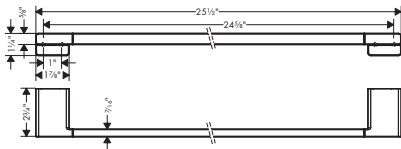

AddStoris Towel Bar, 24"

- Wall-mounted
- Metal
- Metal holder
- With mounting material
- Concealed fastening
- Diameter of drilled hole: 6 mm (1/4")

Finish	Part No.	List $
chrome	41747000	127
matte black	41747670	167
matte white	41747700	167
brushed nickel	41747820	167

Brushed Nickel Available Spring 2023
All Other Finishes Available Now