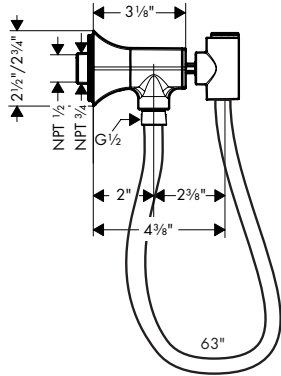

Handshower Holders

Locarno Handshower Porter with Outlet

- Consists of: Porter unit, Handshower hose
- Metal
- 1/2" NPT
- For shower hoses with conical nut on both sides

Includes

- **Isiflex** Handshower Hose Techniflex, 63" (# 28276xx3)

Finish	Part No.	List $
chrome	04831000	203
brushed gold optic	04831250	268
matte black	04831670	268
brushed nickel	04831820	268
polished nickel	04831830	257