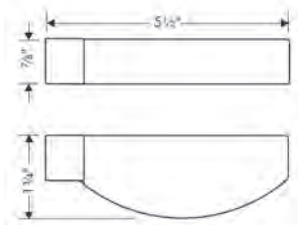

Casetta Soap Dishes

- Arms swivel independently
- Self-draining soap dish for Unica S and C wallbars

clear	28675000	120