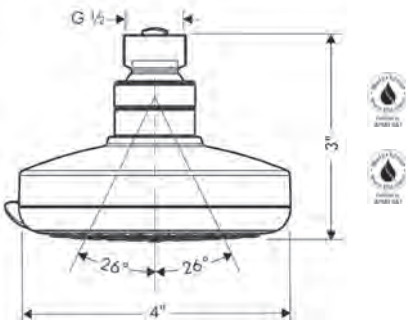

Croma 100 Showerhead E 3-Jet, 2.5 GPM

chrome	04071000	120
brushed nickel	04071820	158

- Shower head size: 100 mm (4")
- Spray modes: Rain, Pulsating Massage, Intense Turbo
- Adjustment with shift on overhead shower
- 75 no-clog spray channels
- Spray face finish: Grey
- Flow: 2.5 GPM (9.5 L/Min)

EcoRight Version

· Croma 100 Showerhead E 3-Jet, 1.8 GPM	chrome	04733000	116
	brushed nickel	04733820	153
· Croma 100 Showerhead E 3-Jet, 1.5 GPM	chrome	04929000	116
	brushed nickel	04929820	153