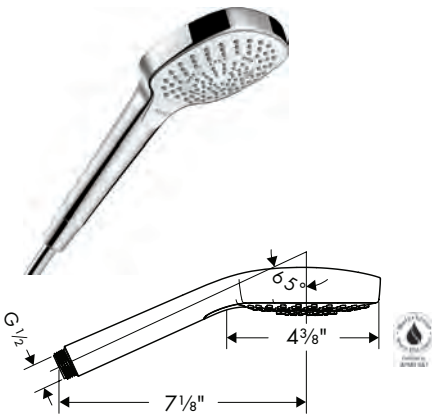

Croma Select E Handshower
110 3-Jet, 2.5 GPM

- Spray modes: SoftRain, IntenseRain, Pulsating Massage
- 121 no-clog spray channels
- Select button for comfortable alternation of spray modes
- Spray face finish: Easy cleanable plastic spray disc
- Flow: 2.5 GPM (9.5 L/Min)

white/chrome	04948400	152
brushed nickel	04948820	200

EcoRight Version

- **Croma Select E Handshower 110 3-Jet**, 1.75 GPM

white/chrome	04723400	152
brushed nickel	04723820	200