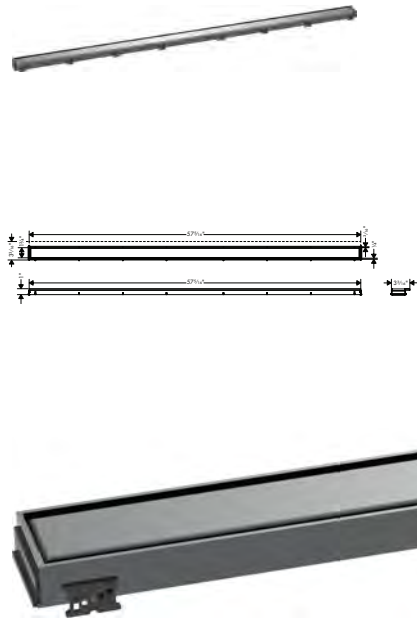

RainDrain Match 59 1/8" Linear Drains

RainDrain Match Trim 59 1/8" with Height Adjustable Frame

- Consists of: Design trim, Height adjustable frame, Wall installation flange
- Easy to clean surface
- Easy adjustment to tile thickness with height adjustable frame (1/4" - 3/4")
- Up to 60 l/min drainage capacity
- Where to use: New construction, Renovation
- Tile thickness: Up to 18 mm (3/4")
- Suitable for any type of tile
- Grate removal tool allows easy removal of the trim
- Mounting type: Wall-mounted, Free in the floor
- Wall mounting possible
- Tile inlay depth: 12 mm (1/2")
- Grate material: Stainless Steel 304 (1.4301)
- Suitable for primary and secondary drainage
- Frame width: 62 mm (2 1/2")

Finish	Part No.	List $
chrome	56127001	889
matte black	56127671	924
brushed stainless steel	56127801	700

Required Parts

· RainDrain Rough 2" outlet 59 1/8"	56113181	660