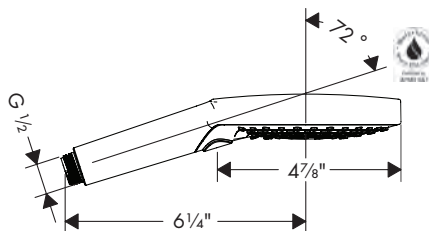

EcoRight Version

Raindance Select S Handshower 120
3-Jet PowderRain, 1.75 GPM

chrome	26036001	197
brushed bronze	26036141	262
brushed gold optic	26036251	262
brushed black	26036341	262
chrome		
matte black	26036671	262
matte white	26036701	262
brushed nickel	26036821	262
polished nickel	26036831	251