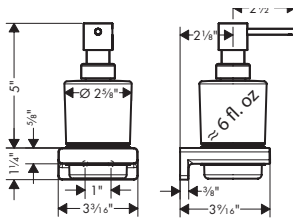

AddStoris Liquid Soap Dispenser

- Material container: Matt glass
- Type of soap: Liquid soap
- 6.76 oz capacity
- With mounting material
- Concealed fastening

Finish	Part No.	List $
chrome	41745000	94
matte black	41745670	123
matte white	41745700	123
brushed nickel	41745820	123

Brushed Nickel Available Spring 2023
All Other Finishes Available Now