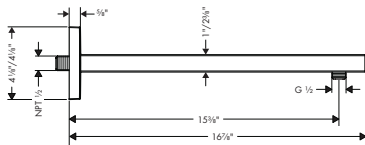

Showerarms

Raindance E Showerarm, 15"
(Must be used with Raindance E 300 Showerhead)

- Length: 389 mm (15 3/8")
- Brass
- Connection type: 1/2" NPT
- Showerarm, Escutcheon, Mounting Material, Assembly instructions

chrome	04731000	248
brushed bronze	04731140	328
brushed black	04731340	328
chrome		
matte black	04731670	328
matte white	04731700	328
brushed nickel	04731820	328

Raindance E Extension Pipe for Ceiling Mount

- Length: 100 mm (4")
- Purpose of use: Also usable as an extension
- Brass
- Connection type: 1/2" NPT
- Ceiling connector, Includes adjustable installation nipple, Mounting Material, Assembly instructions