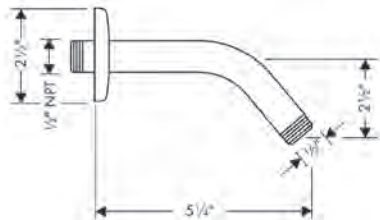

Showerheads

Croma 100 Showerhead E 3-Jet, 2.5 GPM

- Shower head size: 100 mm (4")
- Spray modes: Rain, Pulsating Massage, Intense Turbo
- Adjustment with shift on overhead shower
- 75 no-clog spray channels
- Spray face finish: Grey
- Flow: 2.5 GPM (9.5 L/Min)

Finish

Part No.

List $

chrome
brushed nickel

04071000
04071820

120
158

EcoRight Version

- **Croma 100 Showerhead E 3-Jet, 1.8 GPM**
- **Croma 100 Showerhead E 3-Jet, 1.5 GPM**

chrome
brushed nickel
chrome
brushed nickel

04733000
04733820
04929000
04929820

116
153
116
153

Showerarm Standard 6"

- Length: 133 mm (5 1/4")
- Brass
- Connection type: 1/2" NPT
- Showerarm, Escutcheon, Assembly instructions

chrome
brushed nickel

27411003
27411823

48
63

Handshowers

Croma 100 Handshower E 3-Jet, 2.5 GPM

- Spray modes: Rain, Pulsating Massage, Intense Turbo
- 75 no-clog spray channels
- Spray face finish: Easy cleanable plastic spray disc
- Flow: 2.5 GPM (9.5 L/Min)

chrome
brushed nickel

04073000
04073820

116
153

EcoRight Version

- **Croma 100 Handshower E 3-Jet, 1.8 GPM**
- **Croma 100 Handshower E 3-Jet, 1.5 GPM**

chrome
brushed nickel
chrome
brushed nickel

04752000
04752820
04931000
04931820

116
153
116
153

Handshower Hose

Handshower Hose Techniflex, 63"

- High-quality shower hose
- Pivot connector prevents hose from tangling
- No-kink hose
- Connection thread: G 1/2

chrome
brushed nickel

28276003
28276823

71
94

Alternate Version

- Handshower Hose Techniflex, 80"

chrome
brushed nickel

28274000
28274820

94
125