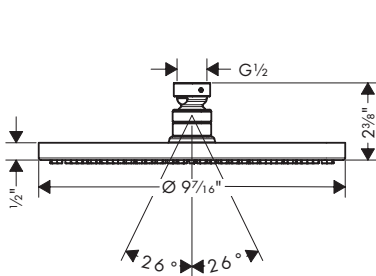

- Shower head size: 240 mm (9 5/8")
- Spray modes: PowderRain
- Flow: 2.5 GPM (9.5 L/Min)

Finish	Part No.	List \$
chrome	27624001	780
brushed bronze	27624141	1,028
brushed black	27624341	1,028
chrome		
matte black	27624671	1,028
matte white	27624701	1,028
brushed nickel	27624821	1,028