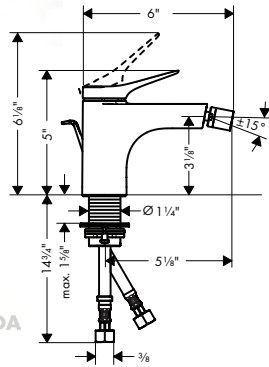

- chrome
- matte black
- matte white
- brushed nickel

75030001	705
75030671	931
75030701	931
75030821	931

**Bidet**

**Vivenis Single-Hole Bidet Faucet**

- Consists of: Single-lever bidet faucet, Pop-up assembly
- Spout height: 81 mm (3 1/8")
- Ball-pivot joint
- Spray modes: Laminar spray
- Flow: 2.22 GPM
- Ceramic cartridge
- Includes pop-up drain
- Material waste set: Metal