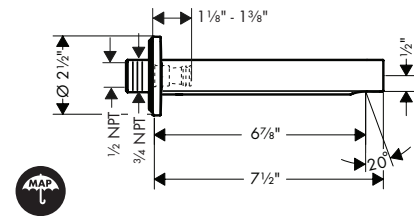

Finoris Tub Spout

chrome	76410001	398
matte black	76410671	525
matte white	76410701	525
brushed nickel	76410821	525

- Includes: Tub spout, Escutcheon, Assembly instructions
- Includes 1/2" female, 3/4" male adapter