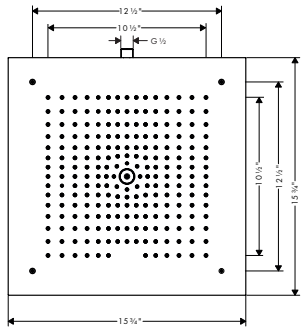

Required Parts

- **Raindance E** Rough, Showerhead 400 Square 1-Jet

26254181

135

Raindance E Showerhead 400 Square 1-Jet Trim, 1.8 GPM

chrome

26255001

902

- Shower head size: 400 x 400 mm (15 3/4" x 15 3/4")
- Spray modes: Rain
- Spray face finish: Fully-finished matching spray face
- Flow: 1.8 GPM (6.8 L/Min)
- Spray face removable for cleaning
- Does not include: Rough