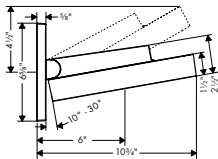

Rainfinity™ Shower System