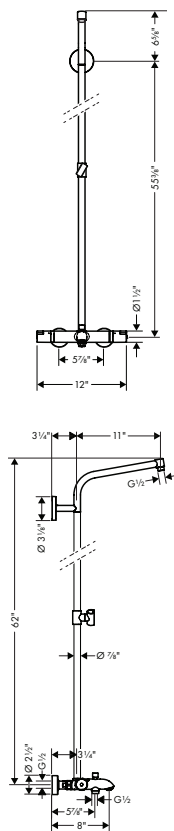

Crometta Showerpipe with Tub Filler without Shower Components

- Height-adjustable hand shower holder
- Integrated volume control/ diverter for 2 functions
- Outlets may not be operated simultaneously
- Exposed installation
- Thermostatic cartridge
- Does not include: Showerhead, Hand shower
- Installation: Wall-mounted

Includes

- Handshower Hose Techniflex, 63" (# 28276003)

Required Parts

- Showerpipe Basic Set

chrome

04869000

916

16181181

87