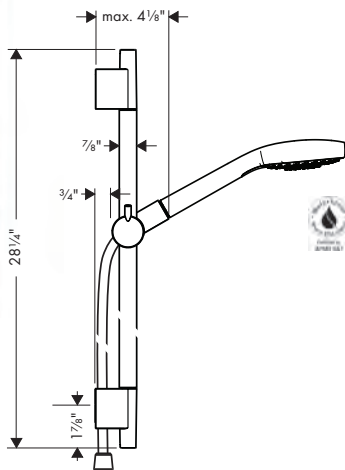

Croma Select E Wallbar Set
110 3-Jet 24", 2.5 GPM

- Consists of: Handshower, Wallbar, Handshower hose, Slider
- Spray modes: SoftRain, IntenseRain, Pulsating Massage
- Select button for comfortable alternation of spray modes
- Angle-adjustable holder pivots left and right, slides easily and locks in place
- Flow: 2.5 GPM (9.5 L/Min)
- Pivot connector prevents hose from tangling
- Wall mounted: Fastens with screws
- Profile stand pipe: Round

Includes

- **Croma Select E** Handshower 110 3-Jet, 2.5 GPM (# 04948xxx)
- **Unica** Wallbar S, 24" (# 28632xxx)
- Handshower Hose Techniflex, 63" (# 28276xxx)

EcoRight Version

- **Croma Select E** Wallbar Set 110 3-Jet 24", 1.8 GPM

chrome	04941000	275
brushed nickel	04941820	363

chrome	04790000	275
brushed nickel	04790820	363