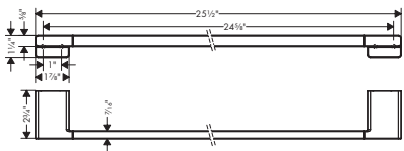

**Brushed Nickel Available Spring 2023**

**AddStoris Towel Bar, 24"**

chrome	41747000	127
brushed nickel	41747820	167

- Wall-mounted
- Metal
- Metal holder
- With mounting material
- Concealed fastening
- Diameter of drilled hole: 6 mm (1/4")