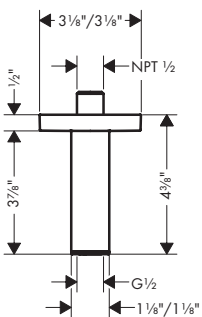

Showerarm E, 15"

- Length: 390 mm (15 3/8")
- Brass
- Connection type: 1/2" NPT
- Showerarm, Escutcheon, Mounting Material, Assembly instructions

chrome	24337001	179
matte black	24337671	237
brushed nickel	24337821	237

Available Spring/Summer 2023

NEW