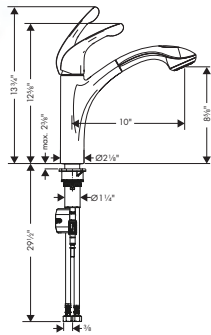

Allegro E Kitchen Faucet,
2-Spray Pull-Out, 1.75 GPM

Finish
chrome
steel optic

Part No.
04076000
04076860

List $
762
1,005

- Swivel range 150°
- Aerated spray, Needle spray
- Toggle spray diverter
- Deck mounted
- Flow: 1.75 GPM (6.6 L/Min)
- Ceramic cartridge
- 3/8" connections
- Integrated double backflow prevention
- Extension length Up to 19 5/8" (50cm)