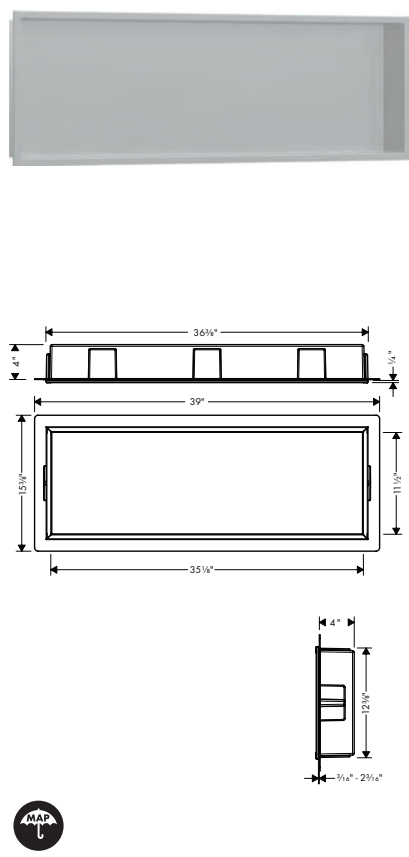

XtraStoris Original Wall niche with frame 12"x 36"x 4"

- Consists of: Wall niche with frame, Sealing set
- Installation depth: 100 mm (4")
- Where to use: New construction, Renovation
- Easy to clean surface
- Suitable for use in wet areas
- Wall type: Solid wall construction, Drywall construction
- Material sealing set: Polystyrene (PS)
- Material wall niche: Stainless Steel 304 (1.4301)
- Surface of the wall niche powder-coated stainless steel
- Dimensions wall niche: 11 7/8" x 35 1/2" x 4" (HxWxD)
- Required dimensions for sealing set: 12 3/8" x 36 3/8" x 4" (HxWxD)

concrete grey	56067380	1,314
matte black	56067670	1,314
matte white	56067700	1,314

Alternate Version

· XtraStoris Original Wall niche with frame 12"x 6"x 4"	see page 412	56057xx0	752
· XtraStoris Original Wall niche with frame 12"x 6"x 5 1/2"	see page 412	56092xx0	518
· XtraStoris Original Wall niche with frame 12"x 12"x 4"	see page 413	56061xx0	854
· XtraStoris Original Wall niche with frame 12"x 12"x 5 1/2"	see page 413	56093xx0	647
· XtraStoris Original Wall niche with frame 12"x 24"x 4"	see above	56064xx0	1,204