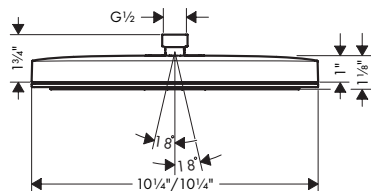

Available Spring 2023

Recommended Showerheads

**Pulsify E Showerhead 260**  
1-Jet, 2.5 GPM

- Shower head size: 260 x 260 mm (10 1/4" x 10 1/4")
- Spray modes: PowderRain
- Fast Drain empties the overhead shower from an angle of 10°
- Spray face finish: Graphite