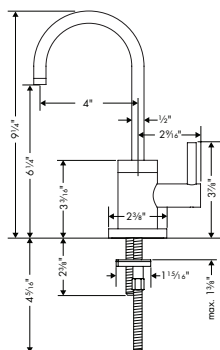

Beverage Faucets

**Talis S Beverage Faucet,
1.5 GPM**

- Swivel range 360°
- Laminar spray
- Deck mounted
- For cold water connection
- Flow: 1.5 GPM (5.7 L/Min)
- Ceramic cartridge
- Copper pipe connections

Finish

- chrome
- steel optic

Part No.

- 04301000
- 04301800

List $

- 570
- 752