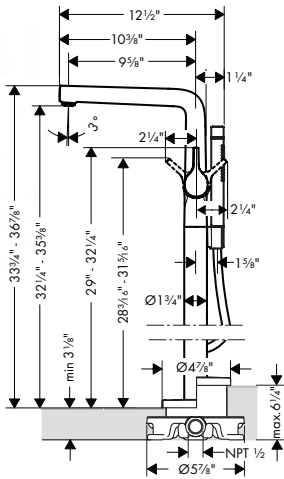

Bath

Finish

Part No.

List $

**Talis S Freestanding Tub Filler
Trim with 1.75 GPM
Handshower**

chrome
brushed nickel

72413001
72413821

1,479
1,952

- Spray type hand shower: IntenseRain, Full
- Flow: 5.31 GPM (20.1 L/Min)
- Ceramic cartridge
- Integrated double backflow prevention

Required Parts

- Rough, Freestanding Tub Filler

10452181

887

Rough, Freestanding Tub Filler

10452181

887