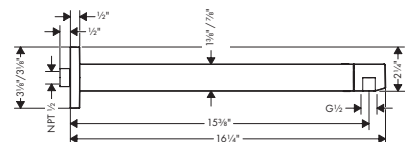

Showerarm E, 15"

- Length: 390 mm (15 3/8")
- Brass
- Connection type: 1/2" NPT
- Showerarm, Escutcheon, Mounting Material, Assembly instructions

chrome	24337001	179
matte black	24337671	237
brushed nickel	24337821	237