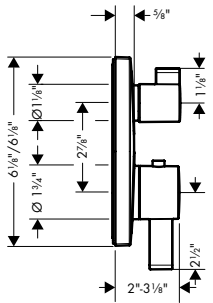

**Ecostat® Square Trims**

**Ecostat Square Thermostatic Trim with Volume Control**

- Volume control for 1 outlet
- Flow: 6.0 GPM (22.7 L/Min)
- Thermostatic cartridge, Ceramic cartridge
- Anti-scald 100° safety stop
- Optimized for water-efficient shower products