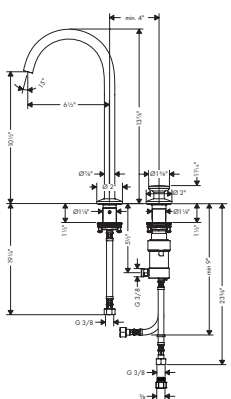

AXOR ONE 2-Hole Single-Handle Faucet 260, 1.2 GPM

- / Swivel range 120°
- / Spray modes: Aerated spray
- / Flow: 1.2 GPM (4.5 L/Min)
- / Select cartridge for easy, intuitive operation: Push handle to turn water on and off, and turn to adjust temperature
- / Does not include: Pop-up assembly

chrome	48060001	1,277
brushed gold optic	48060251	1,686
brushed black	48060341	1,686
chrome		
matte black	48060671	1,686
brushed nickel	48060821	1,686
special finishes	48060xx1	1,916