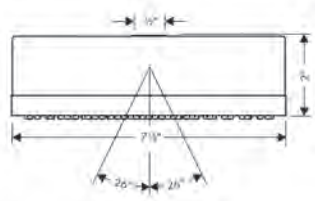

Optional Parts

- / AXOR SHOWERSOLUTIONS Showerarm 15"

chrome	26431001	268
brushed nickel	26431821	354
special finishes	26431xx1	402

- / AXOR SHOWERSOLUTIONS Extension Pipe for Ceiling Mount, 4"

chrome	26432001	177
brushed nickel	26432821	234
special finishes	26432xx1	266

- / AXOR SHOWERSOLUTIONS Extension Pipe for Ceiling Mount, 12"

chrome	26433001	212
brushed nickel	26433821	281
special finishes	26433xx1	318

Showerarm 9"

- / Length: 9.06"
- / Brass
- / Connection type: 1/2" NPT
- / Escutcheon

chrome	27412001	191
brushed nickel	27412821	252
Special Finishes	27412xx1	286