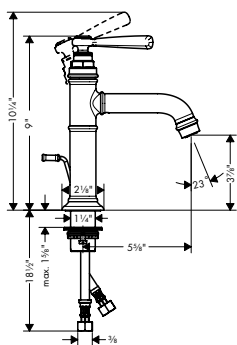

AXOR Montreux

Faucets

AXOR MONTREUX Single-Hole Faucet 100 with Pop-Up Drain, 1.2 GPM

- / Spray modes: Aerated spray
- / Flow: 1.2 GPM (4.5 L/Min)
- / Ceramic cartridge
- / Includes pop-up drain

Finish	Part No.	List $
chrome	16515001	871
brushed gold optic	16515251	1,149
brushed black	16515341	1,149
chrome		
brushed nickel	16515821	1,149
polished nickel	16515831	1,105
Special Finishes	16515xx1	1,306