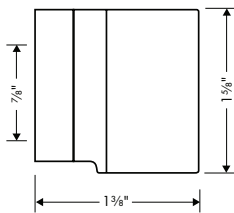

AXOR STARCK Handshower Holder

- / Wall-mounted

chrome	27515000	101
brushed gold optic	27515250	133
polished black	27515330	128
chrome		
brushed black	27515340	133
chrome		
brushed nickel	27515820	133
polished gold optic	27515990	128
special finishes	27515xx0	151