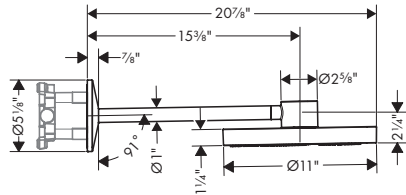

AXOR One

Showerheads

Finish

Part No.

List $

AXOR ONE Showerhead 280 2-Jet with Showerarm Trim, 2.5 GPM

- / Consists of: Showerhead, Showerarm
- / Shower head size: 280 mm (11")
- / Spray modes: PowderRain, Rain
- / Flow: 2.5 GPM (9.5 L/Min)
- / Connection of overhead shower: bayonet fixation
- / Showerhead removable for cleaning
- / Connection type: basic set
- / Does not include: Rough

chrome	48481001	1,909
brushed gold optic	48481251	2,519
brushed black	48481341	2,519
chrome		
matte black	48481671	2,519
brushed nickel	48481821	2,519
special finishes	48481xx1	2,864

Includes

- / Rough, Quattro Green 3-Way Diverter (no shared function), 3/4" (# 15936181)

EcoRight Version

- / AXOR ONE Showerhead 280 2-Jet with Showerarm Trim, 1.75 GPM

chrome	48482001	1,909
brushed gold optic	48482251	2,519
brushed black	48482341	2,519
chrome		
matte black	48482671	2,519
brushed nickel	48482821	2,519
special finishes	48482xx1	2,864

Required Parts

- / AXOR SHOWERSOLUTIONS Basic set for overhead shower with shower arm

35361181

763

AXOR SHOWERSOLUTIONS Basic set for overhead shower with shower arm

35361181

763