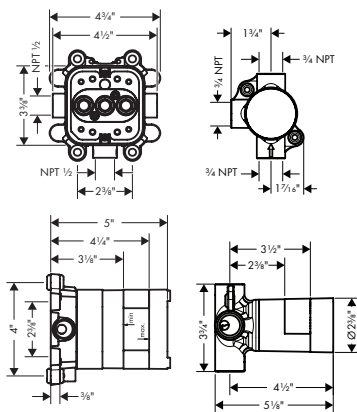

AXOR SHOWERSOLUTIONS Basic set for overhead shower with shower arm

35361181

763