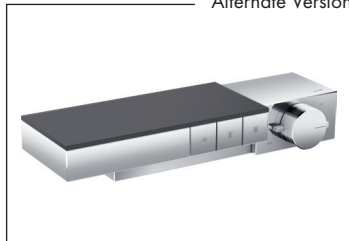

45442181	196
----------	-----

- / Sound-decoupled installation
- / Minimum mounting depth: 1.8"
- / Maximum mounting depth: 74 mm

AXOR Edge

Finish Part No. List \$

Alternate Version

AXOR EDGE Thermostatic Trim for Exposed/Concealed Installation for 3 Functions - Diamond Cut