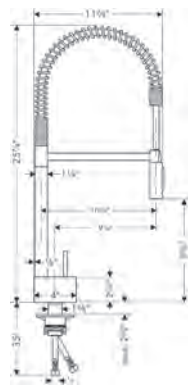

AXOR Kitchen

AXOR Starck

AXOR STARCK Semi-Pro Kitchen Faucet 2-Spray, 1.75 GPM

- / Swivel range 360°
- / Laminar spray, needle spray
- / Toggle spray diverter
- / Deck mounted
- / Flow: 1.75 GPM (6.6 L/Min)
- / Joystick ceramic cartridge
- / 3/8" connections
- / Integrated double backflow prevention

Finish	Part No.	List $
chrome	10820001	1,540
brushed gold optic	10820251	2,033
brushed black	10820341	2,033
chrome		
steel optic	10820801	2,033
polished nickel	10820831	1,956