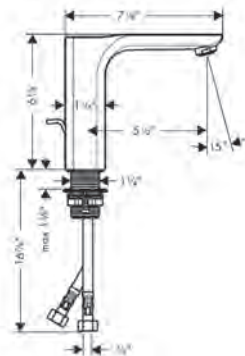

AXOR Urquiola

Faucets

AXOR URQUIOLA Single-Hole Faucet 130 with Pop-Up Drain, 1.2 GPM

- / Spray modes: Aerated spray
- / Flow: 1.2 GPM (4.5 L/Min)
- / Ceramic cartridge
- / Includes pop-up drain

This product is not available in the AXOR FinishPlus surfaces polished and brushed black chrome.

Finish
chrome
special finishes

Part No.
1 1020001
1 1020xx1

List $
1,286
1,929