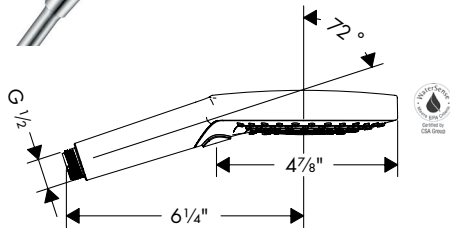

AXOR Showers

Handshowers

AXOR SHOWERSOLUTIONS Handshower 120 3-jet, 2.5 GPM

- / Spray modes: PowderRain, Rain, Whirl
- / 87 no-clog spray channels
- / Select button for comfortable alternation of spray modes
- / Flow: 2.5 GPM (9.5 L/Min)

Finish	Part No.	List $
chrome	26053001	205
brushed gold optic	26053251	271
polished black	26053331	271
chrome		
brushed black	26053341	271
chrome		
matte black	26053671	275
brushed nickel	26053821	357
polished gold optic	26053991	271
special finishes	26053xx1	307

EcoRight Version

- / AXOR SHOWERSOLUTIONS Handshower 120 3-jet, 1.75 GPM

chrome	26052001	205
brushed gold optic	26052251	271
polished black	26052331	261
chrome		
brushed black	26052341	271
chrome		
matte black	26052671	271
brushed nickel	26052821	271
polished gold optic	26052991	261
special finishes	26052xx1	307

AXOR STARCK Baton Handshower 2-Jet, 2.5 GPM

- / Spray modes: Rain, Mono
- / 82 no-clog spray channels
- / Continuous spray mode adjustment
- / Spray face finish: grey
- / Flow: 2.5 GPM (9.5 L/Min)