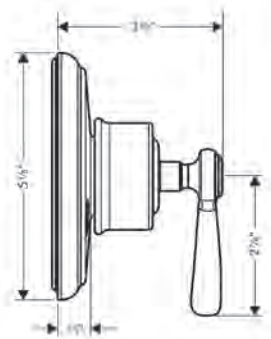

Required Parts (choose one)

/ Rough, Quattro 3-Way Diverter, 3/4"	15930181	321
/ Rough, Quattro Green 3-Way Diverter (no shared function), 3/4"	15936181	321
/ Rough, Trio 2-Way Diverter with Shut-Off, 3/4"	15981181	265
/ Rough, Trio 2-Way Diverter without Shut-Off, 3/4"	15984181	256