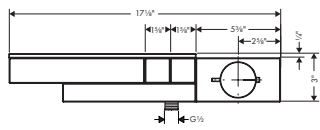

AXOR EDGE Thermostatic Trim for Exposed/Concealed Installation for 2 Functions - Diamond Cut

- / Thermostatic cartridge
- / Select push-button on/off control for 2 outlets
- / Outlets may be operated simultaneously
- / Flow rate by simultaneous use of all outlets: 1.75 GPM (6.6 L/Min)
- / Anti-scald 100° safety stop
- / Shelf color: frosted grey glass
- / Trim comes with Select buttons: handshower and Rain

This product is not available in brushed AXOR FinishPlus surfaces.

Alternate Version

- / AXOR EDGE Thermostatic Trim for Exposed/Concealed Installation for 2 Functions

chrome	46240001	5,473
polished black	46240331	6,950
chrome	46240991	6,950
polished gold optic special finishes	46240xx1	8,209

This product is not available in brushed AXOR FinishPlus surfaces.

Required Parts

- / Rough, Thermostatic Trim Exposed/Concealed Installation for 2 Functions

45442181	196