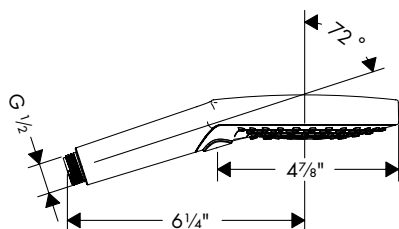

EcoRight Version

- / AXOR SHOWERSOLUTIONS Handshower 120 3-Jet, 1.75 GPM

chrome	26052001	205
brushed gold optic	26052251	271
polished black	26052331	261
chrome		
brushed black	26052341	271
chrome		
matte black	26052671	271
brushed nickel	26052821	271
polished gold optic	26052991	261
special finishes	26052xx1	307