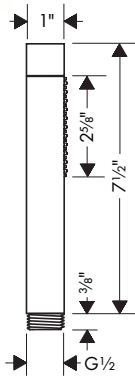

AXOR Urquiola

Showers

Finish Part No. List $

AXOR STARCK Baton Handshower 2-Jet, 2.5 GPM

- / Spray modes: Rain, Mono
- / 82 no-clog spray channels
- / Continuous spray mode adjustment
- / Spray face finish: grey
- / Flow: 2.5 GPM (9.5 L/Min)

chrome	28532001	393
brushed gold optic	28532251	518
polished black	28532331	498
chrome		
brushed black	28532341	518
chrome		
matte black	28532671	518
brushed nickel	28532821	518
polished gold optic	28532991	498
special finishes	28532xx1	589

EcoRight Version

- / AXOR STARCK Baton Handshower 2-Jet, 1.75 GPM

chrome	04486000	393
brushed gold optic	04486250	518
polished black	04486330	498
chrome		
brushed black	04486340	518
chrome		
matte black	04486670	518
brushed nickel	04486820	518
polished gold optic	04486990	498
special finishes	04486xx0	589