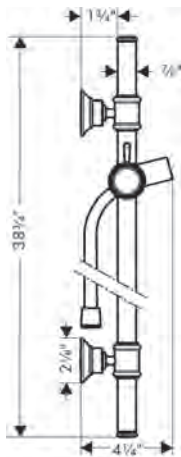

AXOR Montreux

AXOR MONTREUX Wallbar 32"

- / Consists of: Wallbar, Handshower hose, Slider
- / Profile stand pipe: round
- / Stand pipe: 39 mm (1 1/2")
- / Shower bar diameter: 0,86 inch
- / Shower hose length: 63 Inch
- / Angle-adjustable holder pivots left and right, slides easily and locks in place

Includes

- / Metal Handshower Hose, 63" (# 28116xx0)

Finish	Part No.	List $
chrome	27982001	748
brushed gold optic	27982251	986
brushed black	27982341	986
chrome		
brushed nickel	27982821	986
polished nickel	27982831	948
Special Finishes	27982xx1	1,122