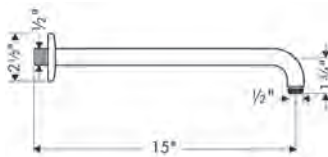

Showerarm Raindance 15"

- / Length: 389 mm
- / Brass
- / Version: 90° angle
- / Connection type: 1/2" NPT
- / Showerarm, Escutcheon, Assembly instructions

chrome	27413001	227
polished black	27413331	288
chrome		
brushed black	27413341	300
chrome		
matte black	27413671	300
brushed nickel	27413821	300
polished nickel	27413831	288
rubbed bronze	27413921	300
polished gold optic	27413991	288