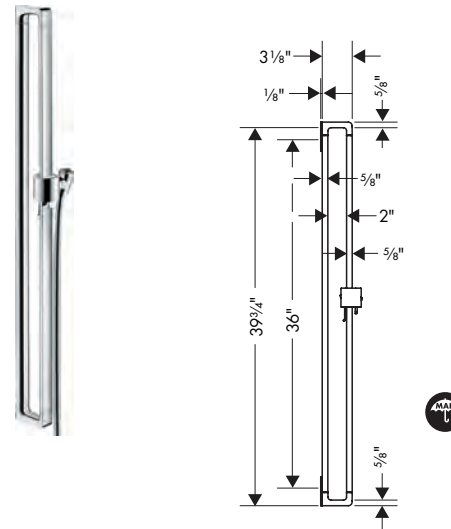

AXOR CITTERIO E Wallbar 36"

- / Consists of: Wallbar, Handshower hose, Slider
- / Profile stand pipe: square
- / Stand pipe: 1009 mm (39 3/4")
- / Shower hose length: 1600 mm (63")
- / Angle-adjustable holder pivots left and right, slides easily and locks in place