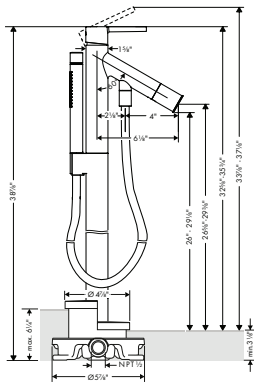

AXOR STARCK Freestanding Tub Filler Trim with Lever Handle and 1.75 GPM Handshower

- / Consists of: Freestanding tub filler trim, Baton handshower, Handshower hose, Handshower holder
- / Spray type mixer: Aerated spray
- / Spray type hand shower: Full, IntenseRain
- / Ceramic cartridge
- / Diverter with automatic resetting
- / Integrated double backflow prevention
- / Matching handle design for the AXOR Starck basin mixers with lever handles

Includes

- / AXOR STARCK Baton Handshower 2-Jet, 1.75 GPM (# 04486xx1)
- / AXOR STARCK Techniflex Hose with Cylindrical Nut, 49" (# 28282xx0)

Required Parts

- / Rough, Freestanding Tub Filler

Finish	Part No.	List $
chrome	10455001	2,801
brushed gold optic	10455251	3,698
brushed black	10455341	3,698
chrome		
brushed nickel	10455821	3,576
special finishes	10455xx1	4,201

10452181 887