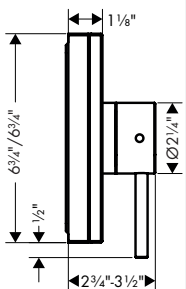

AXOR EDGE Pressure Balance Trim - Diamond Cut

- / Temperature and on/off control for 1 outlet
- / Flow: 5.55 GPM (21 L/Min)
- / Integrated bypass for use with diverter tub spouts

This product is not available in brushed AXOR FinishPlus surfaces.

Alternate Version

1. / AXOR EDGE Pressure Balance Trim
2. This product is not available in brushed AXOR FinishPlus surfaces.

Required Parts

- / IBOX UNIVERSAL Rough, with Service Stops, 3/4"

Finish	Part No.	List $
chrome	46461001	768
polished black	46461331	975
chrome		
polished gold optic	46461991	975
special finishes	46461xx1	1,152

chrome	46460001	698
polished black	46460331	887
chrome		
polished gold optic	46460991	887
special finishes	46460xx1	1,047

	01850181	198

IBOX UNIVERSAL Rough, with Service Stops, 3/4"

- / 3/4" NPT
- / 180° rotationally-symmetric installation
- / Sound-decoupled installation