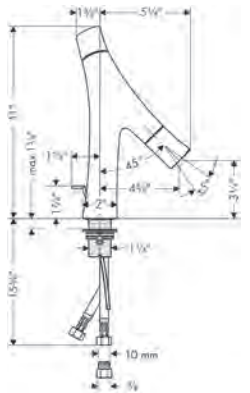

AXOR STARCK ORGANIC 2-Handle Faucet 80 with Pop-Up Drain, 1.2 GPM

chrome
special finishes

12010001
12010xx1

866
1,299

- / Spray modes: Shower spray pattern
- / Flow: 0.9 GPM (3.4 L/Min)
- / Flow boost setting: 1.2 GPM (4.5 L/Min)
- / Ceramic cartridge for volume control
- / Ceramic cartridge for temperature control
- / Separate controls for temperature and volume
- / Includes pop-up drain