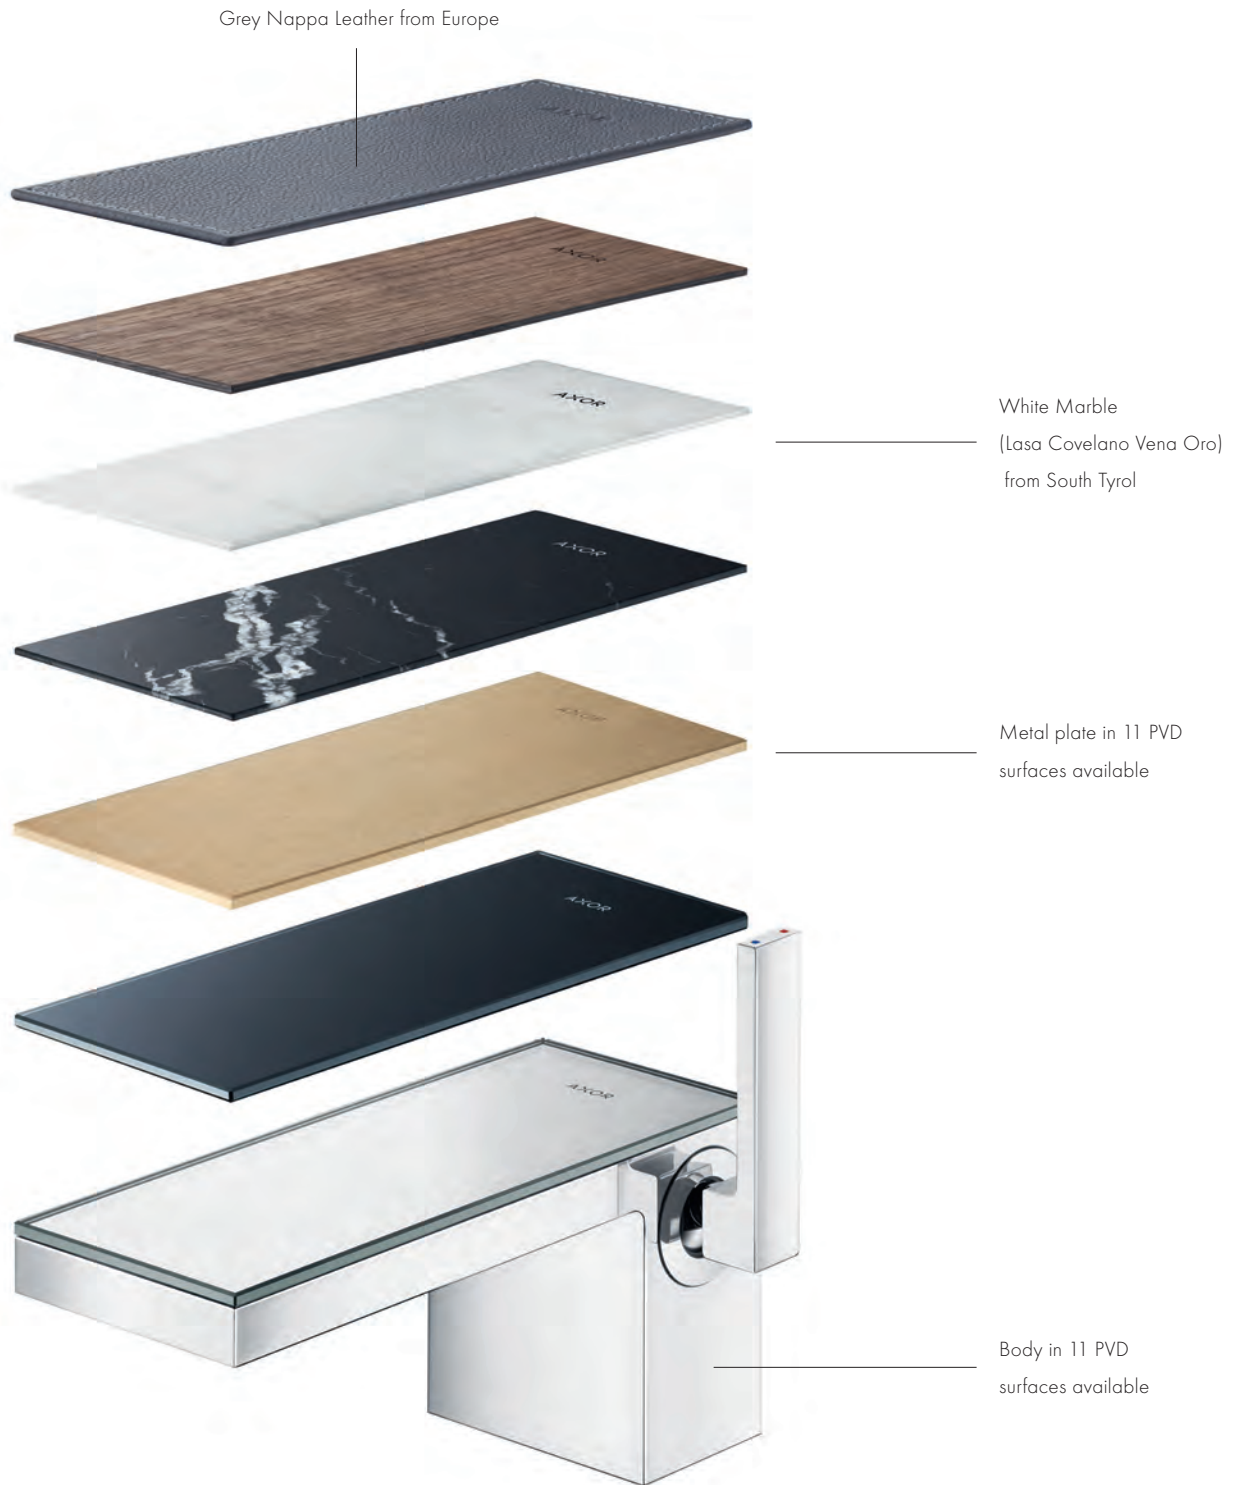

ASSORTMENT LOGIC

The versions Chrome (body) / Mirror Glass (plate) and Chrome / Black Glass are available as standard with own article number for all 6 AXOR MyEdition products. Additionally to the standard versions the products can be configured individually and ordered with separate article numbers for the product body and the plate.