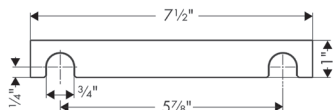

AXOR Showers

Finish

Part No.

List $

AXOR SHOWERS/FRONT Showerpipe 240 2-Jet, 2.5 GPM

chrome
special finishes

26020001
26020xx1

4,920
7,380

- / Consists of: Showerhead, Handshower, Thermostatic shower mixer, Handshower hose, Slider, Wallbar
- / Spray type overhead shower: Rain, RainAir
- / Spray modes hand shower: Rain
- / Shower height adjusts 11"
- / Flow: 2.5 GPM (9.5 L/Min)
- / Shower bar diameter: 25 mm (1")
- / Height-adjustable hand shower holder
- / Shower arm swivels left and right
- / Anti-scald 100° safety stop
- / Integrated volume controls
- / Outlets may be operated simultaneously
- / Exposed installation
- / Thermostatic cartridge
- / Intrinsically safe against backflow
- / 2 functions

Includes

- / AXOR SHOWERS/FRONT Handshower 85 1-Jet, 2.5 GPM (# 26025000)
- / Handshower Hose Techniflex, 63" (# 28276xx3)

Required Parts

- / Showerpipe Basic Set

16181181

87

Showerpipe Basic Set

16181181

87