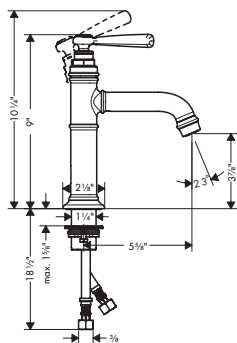

AXOR MONTREUX Single-Hole Faucet 100, 1.2 GPM

- / Spray modes: Aerated spray
- / Flow: 1.2 GPM (4.5 L/Min)
- / Ceramic cartridge
- / Does not include: Pop-up assembly

Finish	Part No.	List $
chrome	16516001	829
brushed gold optic	16516251	1,094
brushed black	16516341	1,094
chrome		
brushed nickel	16516821	1,094
polished nickel	16516831	1,054
Special Finishes	16516xx1	1,243