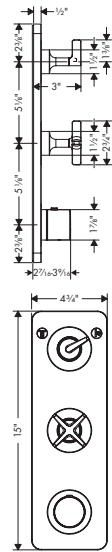

AXOR Citterio E

Trims

AXOR CITTERIO E Thermostatic Module Trim 15" x 5" for 2 Functions

Finish	Part No.	List $
chrome	36703001	1,854
matte black*	36703671	2,414
special finishes	36703xx1	2,781

1. **Functions**
2. / Thermostatic cartridge
   - / Volume control and diverter for 2 outlets
   - / Outlets may not be operated simultaneously
   - / Flow: 10.5 GPM (40.0 L/Min)
   - / Anti-scald 100° safety stop

Required Parts

/ AXOR CITTERIO E Rough, Thermostatic Module 15" x 5" for 2 Functions	36701181	1,595