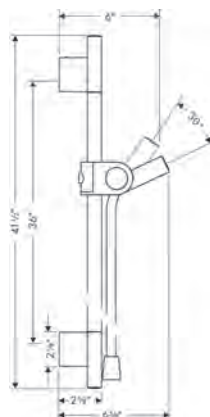

AXOR UNO Wallbar 36"

- / Consists of: Wallbar, Handshower hose, Slider
- / Profile stand pipe: round
- / Stand pipe: 1055 mm
- / Shower bar diameter: 0,86 inch
- / Shower hose length: 1600 mm
- / Angle-adjustable holder pivots left and right, slides easily and locks in place

Includes

- / Metal effect shower hose 1.60 m with conical nuts (#)

chrome	27989000	672
polished black	27989330	854
chrome		
brushed nickel	27989820	695
polished nickel	27989830	667
polished gold optic	27989990	854
Special Finishes	27989xx0	1,008