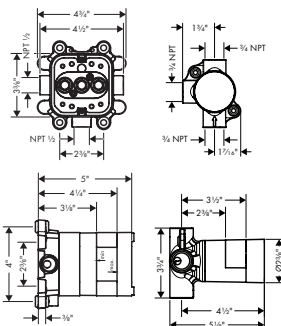

AXOR SHOWERSOLUTIONS Basic set for overhead shower with shower arm

35361181 763