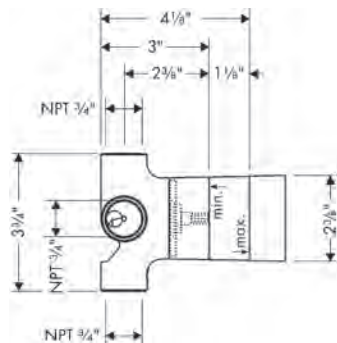

15936181 321

AXOR Montreux

Showers

AXOR MONTREUX Showerhead 240 1-Jet, 1.75 GPM

- / Shower head size: 240 mm (9 1/2")
- / Spray modes: Rain
- / 140 no-clog spray channels
- / Spray face finish: Fully-finished matching spray face
- / Flow: 1.75 GPM (6.6 L/Min)
- / Spray face removable for cleaning