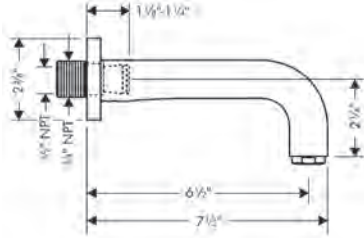

AXOR Citterio

AXOR CITTERIO Tub Spout

- / Solid Brass
- / Includes: 1/2" female and 3/4" male adaptor

Finish	Part No.	List $
chrome	39410001	678
brushed nickel	39410821	895
Special Finishes	39410xx1	1,017