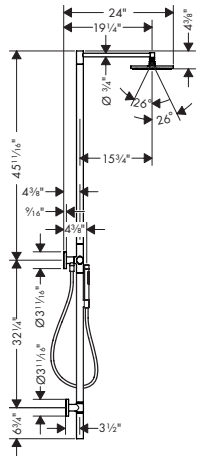

AXOR Starck

NEW