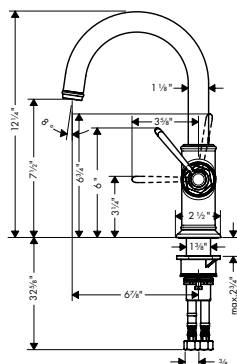

AXOR MONTREUX Bar Faucet, 1.5 GPM

- / Swivel range 150°
- / Aerated spray
- / Deck mounted
- / Flow: 1.5 GPM (5.7 L/Min)
- / Ceramic cartridge
- / 3/8" connections

Finish	Part No.	List $
chrome	16583001	840
brushed gold optic	16583251	1,119
brushed black	16583341	1,119
chrome		
steel optic	16583801	1,107
polished nickel	16583831	1,066