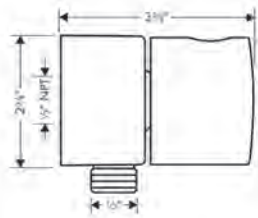

AXOR UNO Wall Outlet with Check Valves and Volume Control

- / Hose nut: For shower hoses with conical or cylindrical nut on both sides
- / Volume control for 1 outlet

This product is not available in the AXOR FinishPlus surfaces polished and brushed bronze.

chrome	38882001	478
brushed nickel	38882821	630
special finishes	38882xx1	717