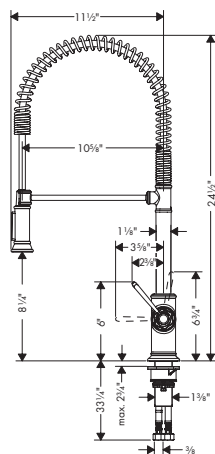

AXOR Kitchen

AXOR Montreux

AXOR MONTREUX Semi-Pro Kitchen Faucet 2-Spray, 1.75 GPM

- / Swivel range 360°
- / Laminar and needle spray
- / Toggle spray diverter
- / Deck mounted
- / Flow: 1.75 GPM (6.6 L/Min)
- / Ceramic cartridge
- / 3/8" connections
- / Integrated double backflow prevention

Finish	Part No.	List $
chrome	16582001	1,468
brushed gold optic	16582251	1,938
brushed black	16582341	1,938
chrome		
steel optic	16582801	1,938
polished nickel	16582831	1,865