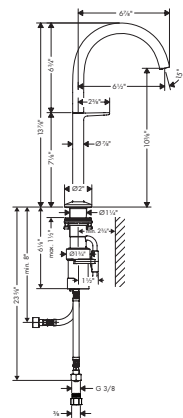

AXOR ONE Single-Hole Faucet Select 260, 1.2 GPM

- / Spray modes: Aerated spray
- / Flow: 1.2 GPM (4.5 L/Min)
- / Select cartridge for easy, intuitive operation: Push handle to turn water on and off, and turn to adjust temperature
- / Does not include: Pop-up assembly

chrome	48030001	1,384
brushed gold optic	48030251	1,827
brushed black	48030341	1,827
chrome		
matte black	48030671	1,827
brushed nickel	48030821	1,827
special finishes	48030xx1	2,076