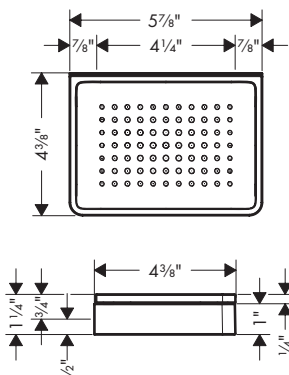

AXOR UNIVERSAL SOFTSQUARE Soap Dish

chrome	42803000	292
matte black*	42803670	385
brushed nickel	42803820	385
special finishes	42803xx0	438

- / Wall-mounted
- / Adaptor set # 42870xx0 must be used when installing on a rail
- / Mounting possible with toilet paper roll holder # 42836xx0 (adaptor # 42870xx0 necessary)
- / Material recess: Ceramic
- / With mounting material
- / Concealed fastening
- / Diameter of drilled hole: 6 mm (1/4")

Optional Parts

/ AXOR UNIVERSAL SOFTSQUARE Adapter Set	chrome	42870000	101
	matte black*	42870670	133
	brushed nickel	42870820	133
	special finishes	42870xx0	151
/ AXOR UNIVERSAL SOFTSQUARE Toilet Paper Holder with Cover	chrome	42836000	318
	matte black*	42836670	421
	brushed nickel	42836820	421
	special finishes	42836xx0	477