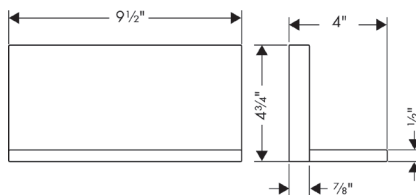

AXOR SHOWERSOLUTIONS Shelf 10" x 5"

chrome 40873000 913
special finishes 40873xx0 1,369

- / For use with either vertical or horizontal installation of the basic set
- / When positioning the shelf between waterconducting parts (# 10755xx1, # 10751xx1, # 10942xx1, # 10972xx1, # 10651xx1, # 28491xx1) in joined installation (10mm distance), it is recommended to use basic set # 40878180
- / Suitable for installation with or without basic set # 40878180
- / Material frame: Solid Brass
- / Material shelf: Metal
- / With mounting material
- / Concealed fastening
- / Diameter of drilled hole: 6 mm (1/4")