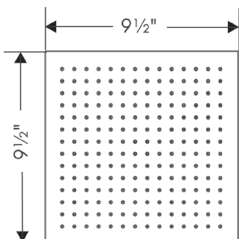

AXOR Showers

AXOR SHOWERSOLUTIONS Showerhead 240 1-Jet, 2.5 GPM

- / Shower head size: 240 x 240 mm (9 1/2" x 9 1/2")
- / Spray modes: RainAir
- / 196 no-clog spray channels
- / Spray face finish: Fully-finished matching spray face
- / Flow: 2.5 GPM (9.5 L/Min)
- / Spray face removable for cleaning

Required Parts

- / AXOR SHOWERSOLUTIONS Extension Pipe for Ceiling Mount

Finish	Part No.	List $
chrome	10926001	1,919
brushed gold optic	10926251	2,533
polished black	10926331	2,436
chrome		
brushed black	10926341	2,533
chrome		
brushed nickel	10926821	2,533
polished gold optic	10926991	2,436
special finishes	10926xx1	2,878

chrome	26414001	633
brushed gold optic	26414251	834
polished black	26414331	803
chrome		
brushed black	26414341	834
chrome		
brushed nickel	26414821	834
polished gold optic	26414991	803
special finishes	26414xx1	949