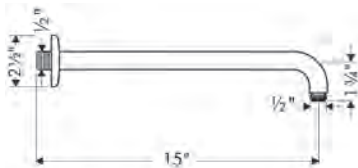

Showerarm Raindance 9"

- / Length: 9.06"
- / Brass
- / Version: 90° angle
- / Connection type: ½" NPT
- / Showerarm, Escutcheon, Assembly instructions

chrome	27422001	177
brushed nickel	27422821	234
polished nickel	27422831	224