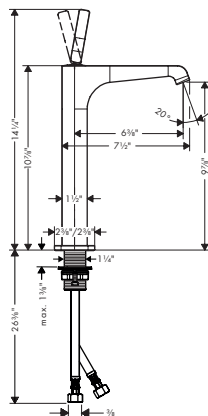

AXOR CITTERIO E Single-Hole Faucet 250, 1.2 GPM

chrome
matte black*
special finishes

36104001 1,531
36104671 2,021
36104xx1 2,296

- / Spray modes: Laminar spray
- / Flow: 1.2 GPM (4.5 L/Min)
- / Ceramic cartridge
- / Does not include: Pop-up assembly