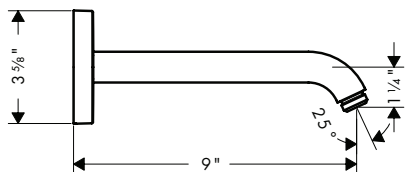

AXOR Showers

AXOR SHOWERSOLUTIONS Showerarm 9" Square

- / Length: 9.06"
- / Brass
- / Connection type: 1/2" NPT
- / Showerarm, Escutcheon, Mounting Material, Assembly instructions

Alternate Version

- / AXOR SHOWERSOLUTIONS Showerarm 15" Square