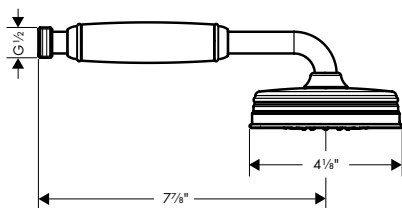

EcoRight Version

- / AXOR MONTREUX Handshower 100 1-Jet, 1.8 GPM

chrome	04695000	376
brushed gold optic	04695250	497
brushed black	04695340	497
chrome		
brushed nickel	04695820	497
polished nickel	04695830	478
Special Finishes	04695xx0	564