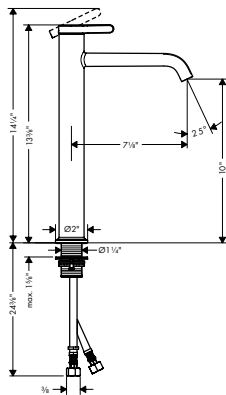

AXOR ONE Single-Hole Faucet 260, 1.2 GPM

- / Spray modes: Aerated spray
- / Flow: 1.2 GPM (4.5 L/Min)
- / Ceramic cartridge
- / Does not include: Pop-up assembly

Finish	Part No.	List $
chrome	48002001	1,065
brushed gold optic	48002251	1,406
brushed black	48002341	1,406
chrome		
matte black	48002671	1,406
brushed nickel	48002821	1,406
special finishes	48002xx1	1,598