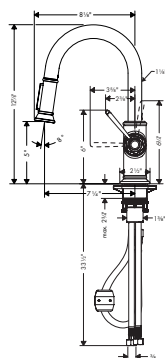

AXOR MONTREUX Prep Kitchen Faucet 2-Spray Pull-Down, 1.75 GPM

- / Swivel range 110° / 150°
- / Laminar spray, needle spray
- / Toggle spray diverter
- / MagFit magnetic sprayhead docking
- / Deck mounted
- / Flow: 1.75 GPM (6.6 L/Min)
- / Ceramic cartridge
- / 3/8" connections
- / Integrated double backflow prevention

Finish	Part No.	List $
chrome	16584001	1,007
brushed gold optic	16584251	1,329
brushed black	16584341	1,329
chrome		
steel optic	16584801	1,329
polished nickel	16584831	1,278