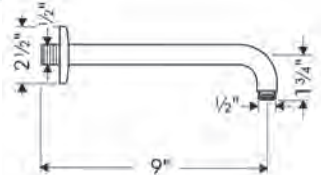

AXOR Starck

Showers

Finish

Part No.

List $

AXOR STARCK Showerhead 240 1-Jet, 1.75 GPM

- / Shower head size: 240 mm (9½")
- / Spray modes: Rain
- / 140 no-clog spray channels
- / Spray face finish: Fully-finished matching spray face
- / Flow: 1.75 GPM (6.6 L/Min)
- / Spray face removable for cleaning

chrome	26071001	1,142
brushed gold optic	26071251	1,458
polished black	26071331	1,451
chrome		
brushed black	26071341	1,458
chrome		
brushed nickel	26071821	1,508
polished gold optic	26071991	1,451
special finishes	26071xx1	1,713

AXOR STARCK Showerhead 240 1-Jet, 2.5 GPM

- / Shower head size: 240 mm (9½")
- / Spray modes: RainAir
- / 180 no-clog spray channels
- / Spray face finish: Fully-finished matching spray face
- / Flow: 2.5 GPM (9.5 L/Min)

chrome	28494001	1,187
brushed gold optic	28494251	1,568
polished black	28494331	1,509
chrome		
brushed black	28494341	1,568
chrome		
brushed nickel	28494821	1,568
polished gold optic	28494991	1,509
special finishes	28494xx1	1,780

Showerarm Raindance 15"

- / Length: 389 mm (15")
- / Brass
- / Version: 90° angle
- / Connection type: ½" NPT
- / Showerarm, Escutcheon, Assembly instructions

chrome	27413001	227
polished black	27413331	288
chrome		
brushed black	27413341	300
chrome		
brushed nickel	27413821	300
polished nickel	27413831	288
rubbed bronze	27413921	300
polished gold optic	27413991	288

Showerarm Raindance 9"

- / Length: 9.06"
- / Brass
- / Version: 90° angle
- / Connection type: ½" NPT
- / Showerarm, Escutcheon, Assembly instructions

chrome	27422001	177
brushed nickel	27422821	234
polished nickel	27422831	224