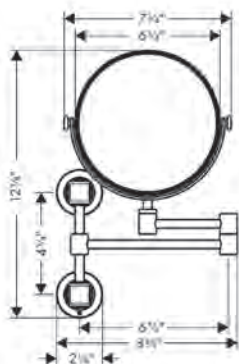

AXOR Montreux

AXOR MONTREUX Toilet Paper Holder

- / Wall-mounted
- / Metal
- / With mounting material
- / Concealed fastening
- / Diameter of drilled hole: 6 mm (1/4")

Finish	Part No.	List $
chrome	42036000	318
brushed nickel	42036820	421
polished nickel	42036830	405
Special Finishes	42036xx0	477

AXOR MONTREUX Shaving Mirror

- / Mirror Glass
- / Material frame: Metal
- / Arms swivel independently
- / With mounting material
- / Drilling distance: 35 mm (1 3/8")
- / Diameter of drilled hole: 6 mm (1/4")
- / Wall-mounted

chrome	42090000	812
brushed nickel	42090820	1,071
polished nickel	42090830	1,032
Special Finishes	42090xx0	1,218