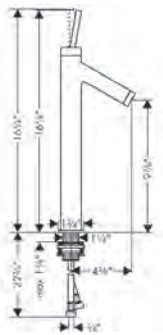

AXOR STARCK Single-Hole Faucet 250, 1.2 GPM

- / Spray modes: Aerated spray
- / Flow: 1.2 GPM (4.5 L/Min)
- / Ceramic cartridge
- / Does not include: Pop-up assembly

chrome	10129001	1,492
brushed gold optic	10129251	1,970
brushed black	10129341	1,970
chrome		
brushed nickel	10129821	1,970
special finishes	10129xx1	2,238