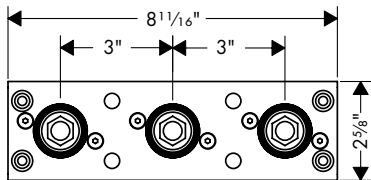

Rough, Thermostatic Trim Exposed/Concealed Installation for 2 Functions

45442181	196

- / Sound-decoupled installation
- / Minimum mounting depth: 1.8"
- / Maximum mounting depth: 74 mm