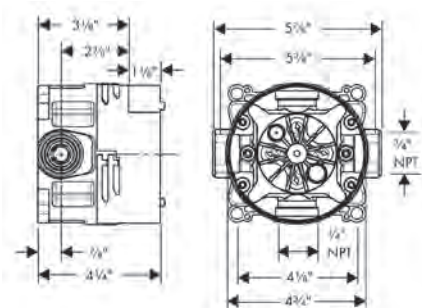

Optional Parts

- / Installation Set, iBox Universal Plus Rough

	01850181	198

	96615000	57