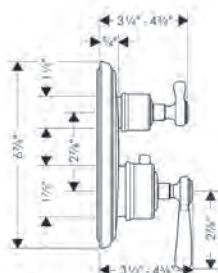

AXOR MONTREUX Thermostatic Trim with Volume Control and Diverter

- / Thermostatic cartridge, Shut-off/ diverter valve
- / Volume control and diverter for 2 outlets
- / Flow: 7.0 GPM (26.5 L/Min)
- / Anti-scald 100° safety stop

Required Parts

- / IBOX UNIVERSAL Rough, with Service Stops, 3/4"

Finish	Part No.	List $
chrome	16821001	1,468
brushed gold optic	16821251	1,939
brushed black	16821341	1,939
chrome		
brushed nickel	16821821	1,939
polished nickel	16821831	1,865
Special Finishes	16821xx1	2,202

01850181 198