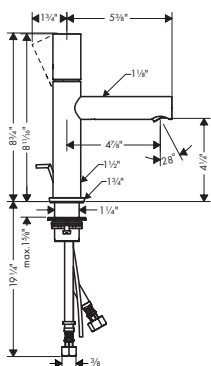

AXOR Uno

Faucets

AXOR UNO Single-Hole Faucet 110 with Zero Handle and Pop-Up Drain, 1.2 GPM

Finish

Part No.

List $

chrome
brushed nickel
Special Finishes

45001001
45001821
45001xx1

588
776
882

- / Spray modes: Laminar spray
- / Flow: 1.2 GPM (4.5 L/Min)
- / Ceramic cartridge
- / Includes pop-up drain