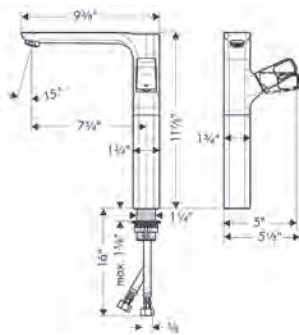

AXOR URQUIOLA Single-Hole Faucet 280, 1.2 GPM

- / Spray modes: Aerated spray
- / Flow: 1.2 GPM (4.5 L/Min)
- / Ceramic cartridge
- / Does not include: Pop-up assembly

This product is not available in the AXOR FinishPlus surfaces polished and brushed black chrome.

Finish
chrome
special finishes

Part No.
1 1035001
1 1035xx1

List $
1,786
2,679