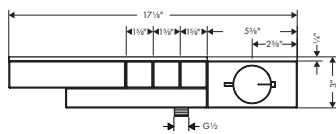

AXOR Edge

Finish Part No. List $

AXOR EDGE Thermostatic Trim for Exposed/Concealed Installation for 3 Functions - Diamond Cut

- / Thermostatic cartridge
- / Select push-button on/off control for 3 outlets
- / Outlets may be operated simultaneously
- / Flow rate by simultaneous use of all outlets: 1.75 GPM (6.6 L/Min)
- / Anti-scald 100° safety stop
- / Shelf color: frosted grey glass
- / Trim comes with Select buttons: handshower, PowderRain, and Rain

This product is not available in brushed AXOR FinishPlus surfaces.

Alternate Version

- / AXOR EDGE Thermostatic Trim for Exposed/Concealed Installation for 3 Functions

This product is not available in brushed AXOR FinishPlus surfaces.

Required Parts

- / Rough, Thermostatic Trim Exposed/Concealed Installation for 3 Functions

chrome	46141001	6,695
polished black	46141331	8,502
chrome	46141991	8,502
polished gold optic	46141991	8,502
special finishes	46141xx1	10,042

chrome	46140001	5,762
polished black	46140331	7,317
chrome	46140991	7,317
polished gold optic	46140991	7,317
special finishes	46140xx1	8,643

45443181	246

Rough, Thermostatic Trim Exposed/Concealed Installation for 3 Functions

- / Sound-decoupled installation

45443181	246

AXOR Edge