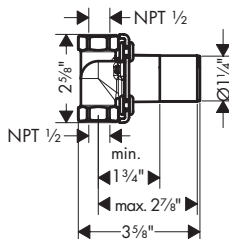

Rough, Thermostatic Trim Exposed/Concealed Installation for 3 Functions

- / Sound-decoupled installation

45443181	246