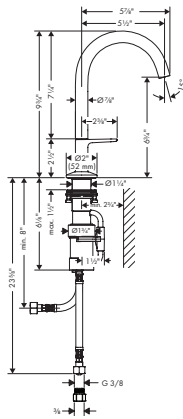

AXOR One

Select Faucets

Finish

Part No.

List $

AXOR ONE Single-Hole Faucet Select 170, 1.2 GPM

- / Spray modes: Aerated spray
- / Flow: 1.2 GPM (4.5 L/Min)
- / Select cartridge for easy, intuitive operation: Push handle to turn water on and off, and turn to adjust temperature
- / Does not include: Pop-up assembly

chrome	48020001	1,065
brushed gold optic	48020251	1,406
brushed black	48020341	1,406
chrome		
matte black	48020671	1,406
brushed nickel	48020821	1,406
special finishes	48020xx1	1,598