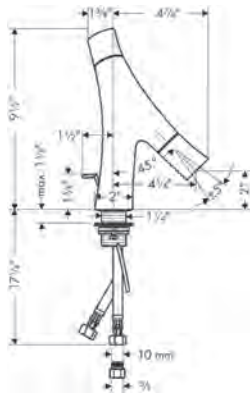

AXOR Starck Organic

Faucets

Finish

Part No.

List $

AXOR STARCK ORGANIC 2-Handle Faucet 50 with Pop-Up Drain, 1.2 GPM

chrome
special finishes

12014001
12014xx1

866
1,299

- / Spray modes: Shower spray pattern
- / Flow: 0.9 GPM (3.4 L/Min)
- / Flow boost setting: 1.2 GPM (4.5 L/Min)
- / Ceramic cartridge for volume control
- / Ceramic cartridge for temperature control
- / Separate controls for temperature and volume
- / Includes pop-up drain