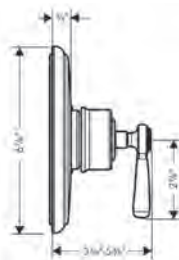

AXOR MONTREUX Pressure Balance Trim

- / Temperature and on/off control for 1 outlet
- / Flow: 5.44 GPM (20.6 L/Min)
- / Integrated bypass for use with diverter tub spouts

Required Parts

- / IBOX UNIVERSAL Rough, with Service Stops, 3/4"

Finish	Part No.	List $
chrome	16508001	666
brushed gold optic	16508251	878
brushed black	16508341	878
chrome		
brushed nickel	16508821	878
polished nickel	16508831	845
Special Finishes	16508xx1	999

01850181 198