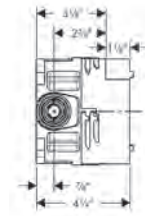

IBOX UNIVERSAL Rough, with Service Stops, 3/4" / 3/4" NPT / 180° rotationally-symmetric installation / Sound-decoupled installation		01850181	198
	Optional Parts / Installation Set, iBox Universal Plus Rough		96615000	57