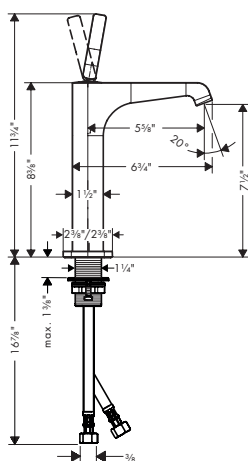

AXOR CITTERIO E Single-Hole Faucet 190, 1.2 GPM

chrome
special finishes

36103001 1,332
36103xx1 1,998

- / Spray modes: Laminar spray
- / Flow: 1.2 GPM (4.5 L/Min)
- / Ceramic cartridge
- / Does not include: Pop-up assembly