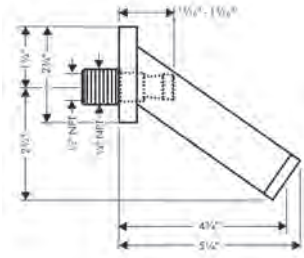

AXOR Starck