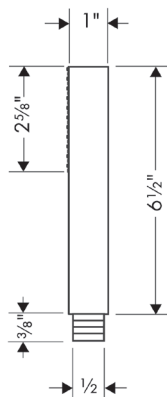

AXOR STARCK Baton Handshower 1-Jet, 2.5 GPM

- / Spray modes: Rain
- / 70 no-clog spray channels
- / Flow: 2.5 GPM (9.5 L/Min)

chrome	10531001	252
brushed gold optic	10531251	333
brushed black	10531341	333
chrome		
brushed nickel	10531821	333
special finishes	10531xx1	378

Alternate Version

- / AXOR STARCK Baton Handshower 2-jet, 2.5 GPM

chrome	28532001	393
brushed gold optic	28532251	518
polished black	28532331	498
chrome		
brushed black	28532341	518
chrome		
brushed nickel	28532821	518
polished gold optic	28532991	498
special finishes	28532xx1	589