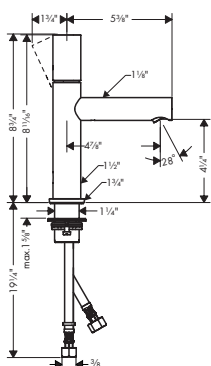

AXOR UNO Single-Hole Faucet 110 with Zero Handle, 1.2 GPM

chrome
brushed nickel
Special Finishes

45002001
45002821
45002xx1

575
759
862

- / Spray modes: Laminar spray
- / Flow: 1.2 GPM (4.5 L/Min)
- / Ceramic cartridge
- / Does not include: Pop-up assembly