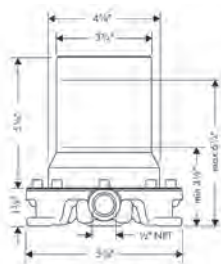

Rough, Freestanding Tub Filler

10452181 887

- / 1/2" NPT
- / Minimum mounting depth: 2.1"