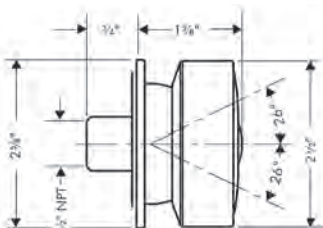

Bodyspray Square

- / Shower head size: 65 mm (2 1/2")
- / Flow: 2.5 GPM (9.5 L/Min)
- / 1/2" NPT
- / Material: Metal

chrome	28469001	294
brushed gold optic	28469251	388
brushed black	28469341	388
chrome		
brushed nickel	28469821	375
special finishes	28469xx1	441