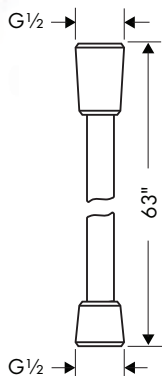

Handshower Hose Techniflex, 63"

/ High-quality shower hose
/ Pivot connector prevents hose from tangling
/ No-kink hose
/ Connection thread: G 1/2

chrome	28276003	71
brushed gold optic	28276253	94
brushed black	28276343	94
chrome	28276673	94
matte black		
brushed nickel	28276823	94
polished nickel	28276833	91
rubbed bronze	28276923	94
polished gold optic	28276993	91
special finishes	28276xx3	106

Alternate Version

/ Handshower Hose Techniflex, 80"

chrome	28274000	94
brushed nickel	28274820	125
polished nickel	28274830	120