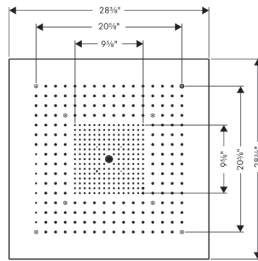

AXOR Showers

ShowerHeaven