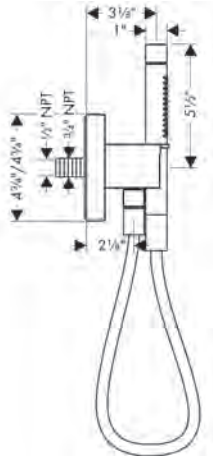

Includes

- / AXOR STARCK Techniflex Hose with Cylindrical Nut, 49" (# 28282000)