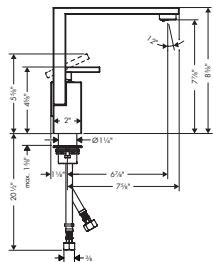

AXOR EDGE Single-Hole Faucet 190 - Diamond Cut, 1.2 GPM

- / Spray modes: Aerated spray
- / Flow: 1.2 GPM (4.5 L/min)
- / Ceramic cartridge
- / Does not include: Pop-up assembly

This product is not available in brushed AXOR FinishPlus surfaces.

Alternate Version

- / AXOR EDGE Single-Hole Faucet 190, 1.2 GPM

This product is not available in brushed AXOR FinishPlus surfaces.

chrome	46021001	2,306
polished black	46021331	2,927
chrome	46021991	2,927
polished gold optic special finishes	46021xx1	3,459

chrome	46020001	2,096
polished black	46020331	2,663
chrome	46020991	2,663
polished gold optic special finishes	46020xx1	3,144