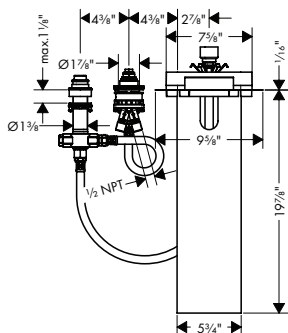

- / Rough, 3-Hole Roman Tub Set with Single Handle

15487181	671
----------	-----

Rough, 3-Hole Roman Tub Set with Single Handle

15487181	671
----------	-----

- / sBox for quiet, smooth and protected hose guidance
- / 1/2" NPT