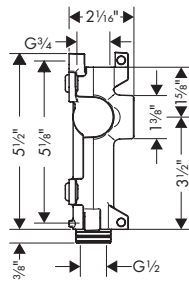

AXOR SHOWERSOLUTIONS Rough, Shelf 5" x 5"

40877180 240

- / In a joined installation, it serves as a water-conducting unit, and allows dimensionally-accurate positioning