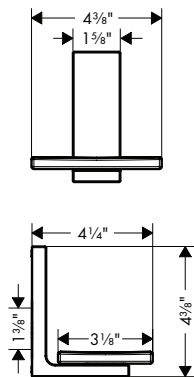

AXOR UNIVERSAL RECTANGULAR Soap Dish

- / Wall-mounted
- / Material shelf: Glass
- / Metal holder
- / With mounting material
- / Concealed fastening
- / Diameter of drilled hole: 6 mm (1/4")

Finish	Part No.	List $
chrome	42605000	369
brushed gold optic	42605250	487
polished black	42605330	469
chrome		
brushed black	42605340	487
chrome		
brushed nickel	42605820	487
polished gold optic	42605990	469
special finishes	42605xx0	553

NEW