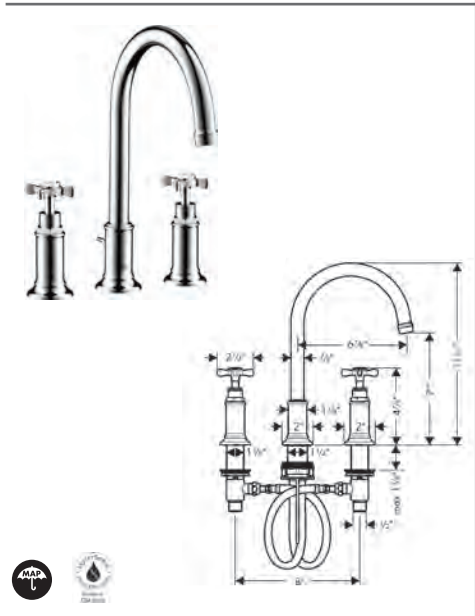

AXOR MONTREUX Widespread Faucet 180 with Cross Handles and Pop-Up Drain, 1.2 GPM

- / Swivel range 120°
- / Spray modes: Laminar spray
- / Flow: 1.2 GPM (4.5 L/Min)
- / 90° ceramic valves
- / Includes pop-up drain

chrome	16513001	1,419
brushed gold optic	16513251	1,873
brushed black	16513341	1,873
chrome		
brushed nickel	16513821	1,873
polished nickel	16513831	1,801
Special Finishes	16513xx1	2,128

AXOR Montreux