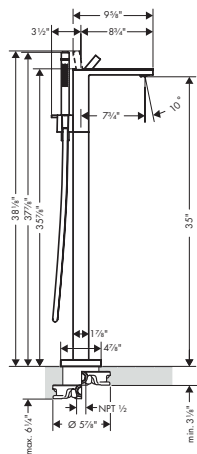

Freestanding Tub Filler Trim with 1.75 GPM Handshower without Plate

chrome 47442001 2,767
special finishes 47442xx1 4,150

- / Spray type mixer: Aerated spray
- / Spray type hand shower: Full, IntenseRain
- / Flow: 5.28 GPM (20 L/Min)
- / Ceramic cartridge
- / Diverter with automatic resetting
- / Integrated double backflow prevention

Includes

- / Baton Handshower 2-Jet, 1.75 GPM (# 04486000)
- / Techniflex Hose with Cylindrical Nut, 49" (# 28282000)

Required Parts

- / Rough, Freestanding Tub Filler 10452181 887