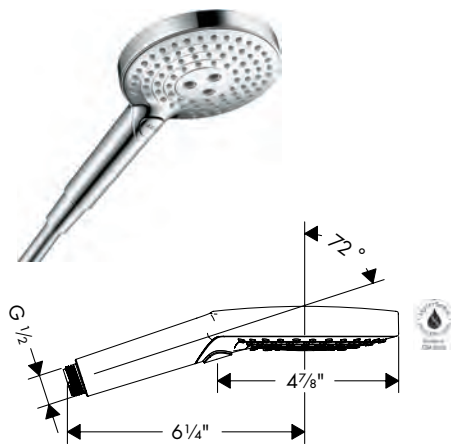

AXOR Citterio E

Showers

Finish Part No. List $

AXOR SHOWERSOLUTIONS Handshower 120 3-jet, 2.5 GPM

- / Spray modes: PowderRain, Rain, Whirl
- / 87 no-clog spray channels
- / Select button for comfortable alternation of spray modes
- / Flow: 2.5 GPM (9.5 L/Min)

chrome	26053001	205
brushed gold optic	26053251	271
polished black	26053331	271
chrome		
brushed black	26053341	271
chrome		
matte black	26053671	275
brushed nickel	26053821	357
polished gold optic	26053991	271
special finishes	26053xx1	307

EcoRight Version

- / AXOR SHOWERSOLUTIONS Handshower 120 3-Jet, 1.75 GPM

chrome	26052001	205
brushed gold optic	26052251	271
polished black	26052331	261
chrome		
brushed black	26052341	271
chrome		
matte black	26052671	271
brushed nickel	26052821	271
polished gold optic	26052991	261
special finishes	26052xx1	307