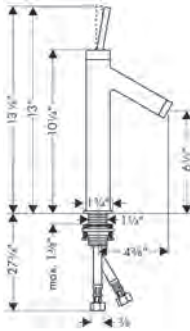

AXOR STARCK Single-Hole Faucet 170, 1.2 GPM

- / Spray modes: Aerated spray
- / Flow: 1.2 GPM (4.5 L/Min)
- / Ceramic cartridge
- / Does not include: Pop-up assembly

chrome	10123001	1,094
brushed gold optic	10123251	1,444
brushed black	10123341	1,444
chrome		
brushed nickel	10123821	1,444
special finishes	10123xx1	1,641