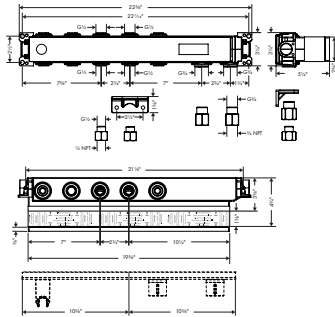

AXOR Showers

Finish

Part No.

List $

Rough, Thermostatic Module Select for 3 Functions

18311181

1,746

- / 3/4" NPT
- / Horizontal installation
- / Sound-decoupled installation
- / Minimum mounting depth: 87 mm (3 3/8")
- / Maximum mounting depth: 122 mm (4 7/8")