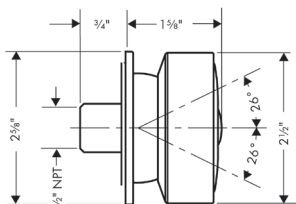

chrome	12673001	4,900
brushed black	12673341	6,468
chrome	12673671	6,468
matte black	12673801	6,468
steel optic		

AXOR Showers

Bodysprays

Bodyspray Square

- / Shower head size: 65 mm (2 1/2")
- / Flow: 2.5 GPM (9.5 L/Min)
- / 1/2" NPT
- / Material: Metal