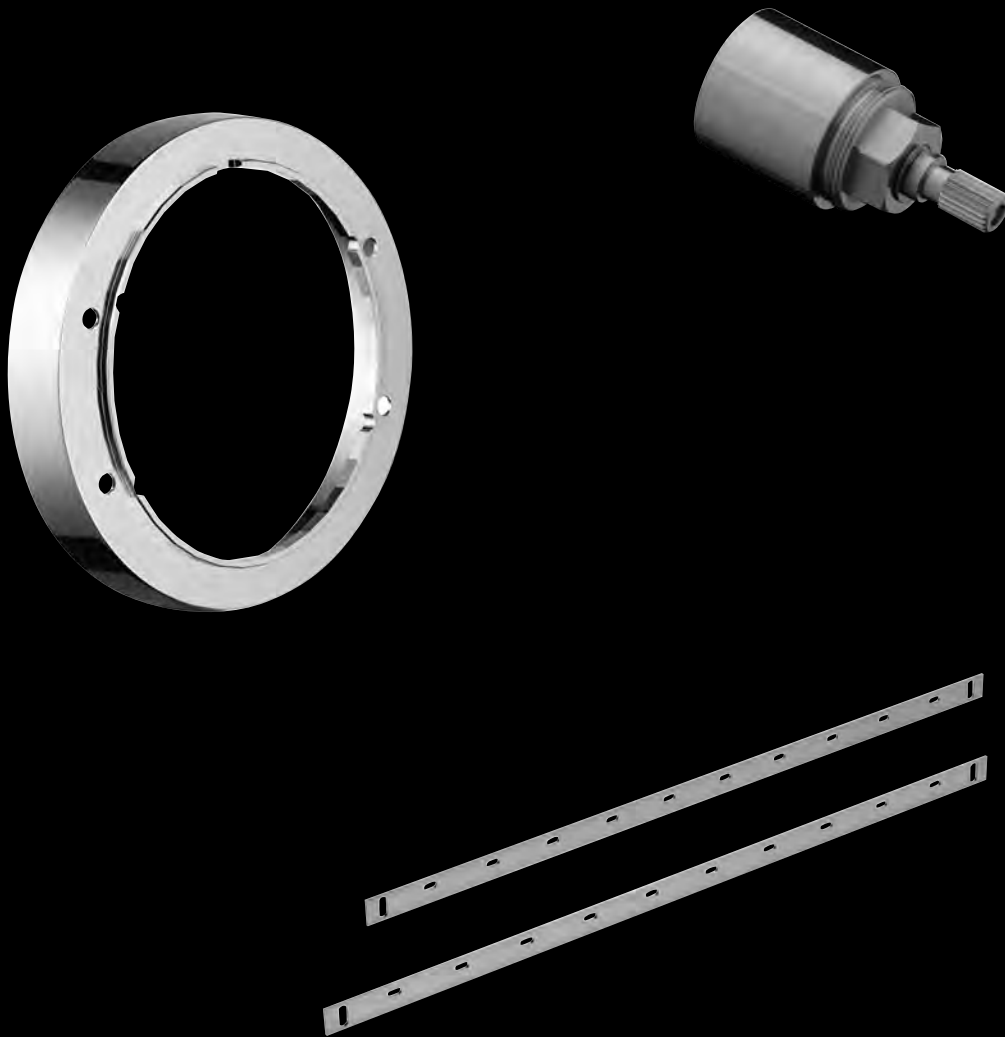

AXOR EXTENSIONS AND SERVICE PARTS