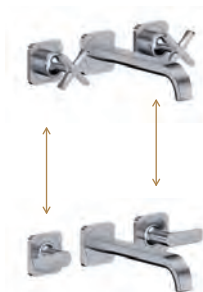

Mix of components

Combination of different design and product components.