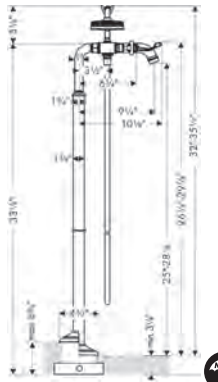

AXOR MONTREUX 2-Handle Freestanding Tub Filler Trim with Lever Handles and 1.8 GPM Handshower

- / Spray type mixer: Aerated spray
- / Spray type hand shower: RainAir
- / Flow: 4.76 GPM (18 L/Min)
- / 90° ceramic valves
- / Integrated double backflow prevention

Includes

- / AXOR MONTREUX Handshower 100
- 1-Jet, 1.8 GPM (# 04695xx1)
- / Metal Handshower Hose, 49" (# 28112xx0)

Required Parts

- / AXOR MONTREUX Rough, 2-Handle Freestanding Tub Filler

Finish	Part No.	List $
chrome	16563001	5,113
brushed gold optic	16563251	6,748
brushed black	16563341	6,748
chrome		
brushed nickel	16563821	6,748
polished nickel	16563831	6,494
Special Finishes	16563xx1	7,669