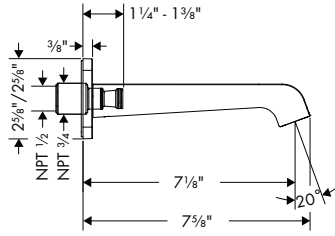

AXOR Citterio E