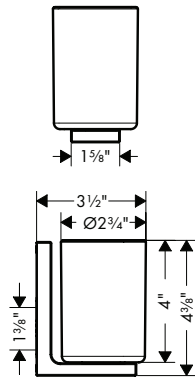

AXOR Universal Accessories

AXOR Universal Rectangular Accessories

NEW

AXOR UNIVERSAL RECTANGULAR Toothbrush Tumbler

- / Wall-mounted
- / Glass
- / Metal holder
- / With mounting material
- / Concealed fastening
- / Diameter of drilled hole: 6 mm (1/4")

Finish	Part No.	List $
chrome	42604000	461
brushed gold optic	42604250	609
polished black	42604330	585
chrome		
brushed black	42604340	609
chrome		
brushed nickel	42604820	609
polished gold optic	42604990	585
special finishes	42604xx0	691

NEW