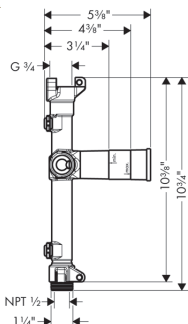

- / Flow: 5.55 GPM (21 L/Min)
- / Solid Brass

	Required Parts		
	/ AXOR SHOWERSOLUTIONS Rough, Tub Spout 10" x 5"	10941181	334

AXOR Showers

AXOR Showers

Finish

Part No.

List \$

AXOR SHOWERSOLUTIONS Rough, Tub Spout 10" x 5"