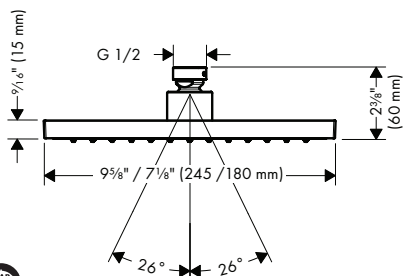

AXOR Showers

AXOR Conscious Showers

NEW

AXOR SHOWERSOLUTIONS Showerhead 245/185 1-Jet, 2.5 GPM

- / Shower head size: 245 x 185 mm (9 5/8" x 7 1/8")
- / Spray modes: Rain
- / Spray face finish: Fully-finished matching spray face
- / Flow: 2.5 GPM (9.5 L/Min)
- / Showerhead removable for cleaning

Required Parts (choose one)

- / AXOR SHOWERSOLUTIONS Showerarm 9" Square see page 89 26430xx1
- / AXOR SHOWERSOLUTIONS Showerarm 15" see page 86 26436xx1
- / AXOR SHOWERSOLUTIONS Extension Pipe for Ceiling Mount, 4" see page 92 26437xx1
- / AXOR SHOWERSOLUTIONS Extension Pipe for Ceiling Mount, 12" see page 91 26438xx1
- / AXOR SHOWERSOLUTIONS Showerarm 9" softsquare see page 90 26968xx1
- / AXOR SHOWERSOLUTIONS Showerarm 15" softsquare see page 87 26967xx1
- / AXOR SHOWERSOLUTIONS Extension Pipe for Ceiling Mount, softsquare- 4" see page 92 26965xx1
- / AXOR SHOWERSOLUTIONS Extension Pipe for Ceiling Mount, softsquare- 12" see page 91 26966xx1

EcoRight Version

/ AXOR SHOWERSOLUTIONS Showerhead 245/185 1-Jet, 1.75 GPM

chrome	35371001	850
brushed gold optic	35371251	1,122
polished black chrome	35371331	1,080
brushed black chrome	35371341	1,122
matte black	35371671	1,122
brushed nickel	35371821	1,122
polished gold optic	35371991	1,080
special finishes	35371xx1	1,275

/ AXOR SHOWERSOLUTIONS Showerhead 245/185 1-Jet, 1.5 GPM

chrome	35372001	850
brushed gold optic	35372251	1,122
polished black chrome	35372331	1,080
brushed black chrome	35372341	1,122
matte black	35372671	1,122
brushed nickel	35372821	1,122
polished gold optic	35372991	1,080
special finishes	35372xx1	1,275

Finish	Part No.	List $
chrome	35370001	850
brushed gold optic	35370251	1,122
polished black chrome	35370331	1,080
brushed black chrome	35370341	1,122
matte black	35370671	1,122
brushed nickel	35370821	1,122
polished gold optic	35370991	1,080
special finishes	35370xx1	1,275