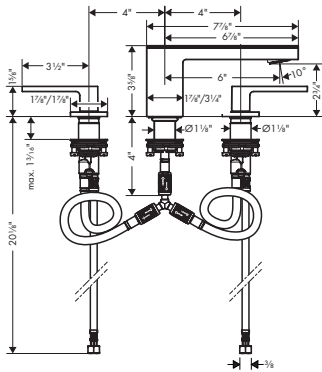

Widespread Faucet 70 without Plate, 1.2 GPM

chrome	47052001	1,631
special finishes	47052xx1	2,446

- / Spray modes: PowderRain spray
- / Flow: 1.2 GPM (4.5 L/Min)
- / 90° ceramic valves
- / Does not include: Plate, Pop-up assembly