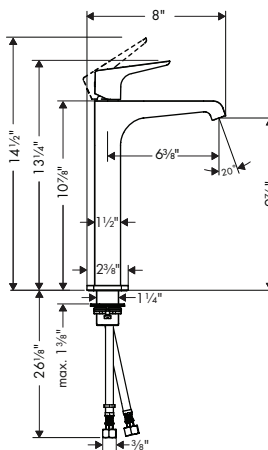

AXOR CITTERIO E Single-Hole Faucet 250 with Lever Handle, 1.2 GPM

chrome
matte black*
special finishes

36113001 1,441
36113671 1,902
36113xx1 2,161

- / Spray modes: Laminar spray
- / Flow: 1.2 GPM (4.5 L/Min)
- / Ceramic cartridge
- / Does not include: Pop-up assembly

AXOR Citterio E