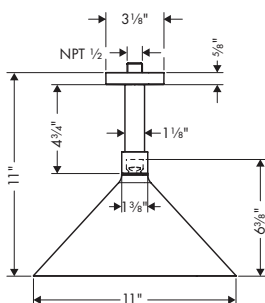

AXOR SHOWERS/FRONT Showerhead 240 2-Jet with Ceiling Connector, 2.5 GPM

chrome
special finishes

26022001
26022xx1

1,073
1,609

- / Consists of: Showerhead, ceiling connector
- / Shower head size: 279 mm (11")
- / Spray modes: RainAir, Rain
- / Select button for comfortable alternation of spray modes
- / 134 no-clog spray channels
- / Spray face finish: Fully-finished matching spray face
- / Flow: 2.5 GPM (9.5 L/Min)
- / Spray face removable for cleaning

AXOR SHOWERS/FRONT Showerhead 240 2-Jet with Showerarm Trim, 2.5 GPM

chrome
special finishes

26021001
26021xx1

1,492
2,238