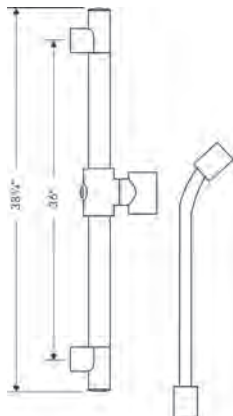

Includes

- / AXOR STARCK Techniflex Hose with Cylindrical Nut, 63" (# 28286xx0)

chrome	27830000	575
brushed gold optic	27830250	759
brushed black	27830340	759
chrome	27830820	594
brushed nickel	27830820	594
special finishes	27830xx0	862