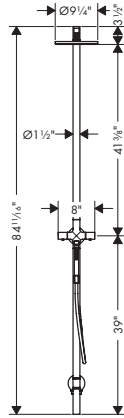

AXOR Starck

NEW