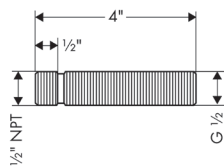

AXOR Showers

Finish

Part No.

List $

AXOR SHOWERS/FRONT Showerpipe 240 2-Jet, 2.5 GPM

chrome
special finishes

26020001
26020xx1

4,920
7,380

- / Consists of: Showerhead, Handshower, Thermostatic shower mixer, Handshower hose, Slider, Wallbar
- / Spray type overhead shower: Rain, RainAir
- / Spray modes hand shower: Rain
- / Shower height adjusts 11"
- / Flow: 2.5 GPM (9.5 L/Min)
- / Shower bar diameter: 25 mm (1")
- / Height-adjustable hand shower holder
- / Shower arm swivels left and right
- / Anti-scald 100° safety stop
- / Integrated volume controls
- / Outlets may be operated simultaneously
- / Exposed installation
- / Thermostatic cartridge
- / Intrinsically safe against backflow
- / 2 functions

Includes

- / AXOR SHOWERS/FRONT Handshower 85 1-Jet, 2.5 GPM (# 26025000)
- / Handshower Hose Techniflex, 63" (# 28276xx3)

Required Parts

- / Showerpipe Basic Set

16181181

87

Showerpipe Basic Set

16181181

87