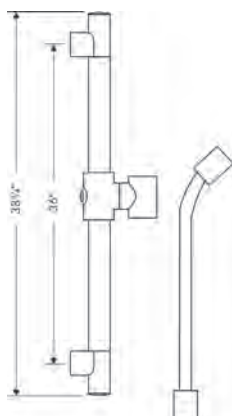

Wallbars

AXOR STARCK Wallbar 36"

- / Consists of: Wallbar, Handshower hose, Slider
- / Profile stand pipe: round
- / Stand pipe: 985 mm (38 3/4")
- / Shower bar diameter: 25 mm (1")
- / Shower hose length: 1600 mm (63")
- / Angle-adjustable holder pivots left and right, slides easily and locks in place