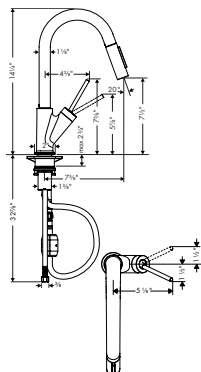

AXOR STARCK Bar Faucet, 1.5 GPM

- / Swivel range 150°
- / Aerated spray
- / Deck mounted
- / Flow: 1.5 GPM (5.7 L/Min)
- / Joystick ceramic cartridge
- / 3/8" connections

Finish	Part No.	List $
chrome	10826001	878
brushed gold optic	10826251	1,159
brushed black	10826341	1,159
chrome		
steel optic	10826801	1,159
polished nickel	10826831	1,115