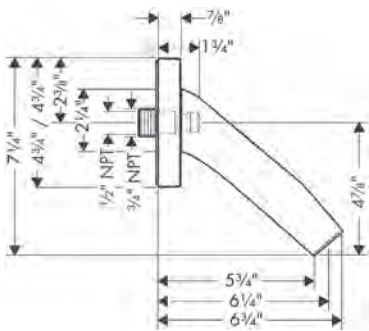

AXOR Starck Organic

Finish

Part No.

List $

Rough, 4-Hole Thermostatic Roman Tub Set

/ 1/2" NPT

15460181

1,786

AXOR STARCK ORGANIC Tub Spout

/ Solid Brass
/ Includes: 1/2" female and 3/4" male adaptor

chrome
special finishes

12417001
12417xx1

570
855

AXOR Starck Organic