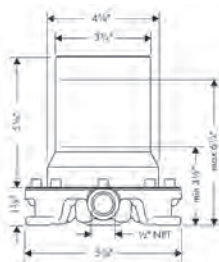

Rough, Freestanding Tub Filler

- / 1/2" NPT
- / Minimum mounting depth: 2.1"

10452181 887