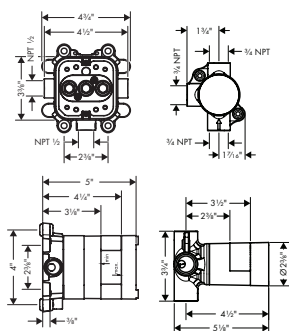

AXOR SHOWERSOLUTIONS Basic set for overhead shower with shower arm

35361181	763