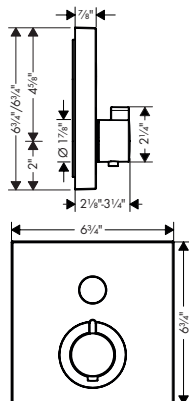

AXOR Showers

ShowerSelect Trims

AXOR SHOWERSELECT Thermostatic Trim Square for 1 Function

- / Thermostatic cartridge, Start/stop cartridge
- / Select push-button on/off control for 1 outlet
- / Flow: 7.0 GPM (26.5 L/Min)
- / Optimized for water-efficient shower products
- / Anti-scald 100° safety stop
- / Thermostat is delivered with On/Off button

Required Parts

- / IBOX UNIVERSAL Rough, with Service Stops, 3/4"

Finish	Part No.	List $
chrome	36714001	1,471
brushed gold optic	36714251	1,941
brushed black	36714341	1,941
chrome		
brushed nickel	36714821	1,941
special finishes	36714xx1	2,206

01850181	198

AXOR Showers