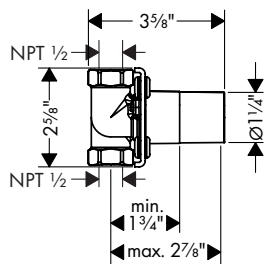

Rough, Thermostatic Trim Exposed/Concealed Installation for 2 Functions

45442181	196

- / Sound-decoupled installation
- / Minimum mounting depth: 1.8"
- / Maximum mounting depth: 74 mm