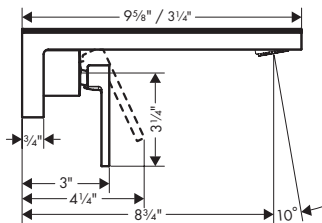

Required Parts

- / Rough, Wall-Mounted Single-Handle Faucet 13622181 383