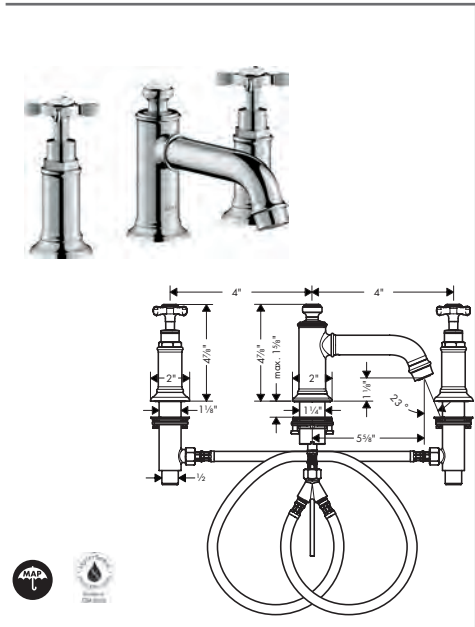

AXOR Montreux

AXOR MONTREUX Widespread Faucet 30 with Cross Handles and Pop-Up Drain, 1.2 GPM

- / Spray modes: Laminar spray
- / Flow: 1.2 GPM (4.5 L/Min)
- / 90° ceramic valves
- / Includes pop-up drain

Finish	Part No.	List $
chrome	16536001	1,135
brushed gold optic	16536251	1,498
brushed black	16536341	1,498
chrome		
brushed nickel	16536821	1,498
polished nickel	16536831	1,441
Special Finishes	16536xx1	1,702