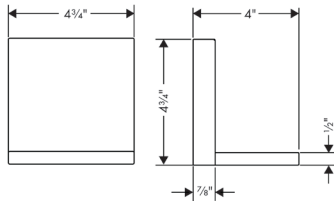

87

AXOR Showers

AXOR ShowerCollection accessories designed by Philippe Starck

Finish Part No. List \$

AXOR SHOWERSOLUTIONS Shelf 5" x 5"

chrome 40873000 913
special finishes 40873xx0 1,369

- / For use with either vertical or horizontal installation of the basic set
- / When positioning the shelf between waterconducting parts (# 10755xx1, # 10751xx1, # 10942xx1, # 10972xx1, # 10651xx1, # 28491xx1) in joined installation (3/8" distance), it is recommended to use basic set # 40877180
- / Suitable for installation with or without basic set # 40877180
- / Material frame: Solid Brass
- / Material shelf: Metal
- / With mounting material
- / Concealed fastening
- / Diameter of drilled hole: 6 mm (1/4")