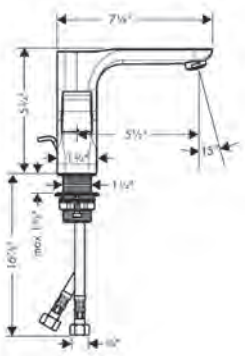

AXOR URQUIOLA 2-Handle Faucet 120 with Pop-Up Drain, 1.2 GPM

- / Spray modes: Aerated spray
- / Flow: 1.2 GPM (4.5 L/Min)
- / 90° ceramic valves
- / Includes pop-up drain

This product is not available in the AXOR FinishPlus surfaces polished and brushed black chrome.

Finish
chrome
special finishes

Part No.
1 1024001
1 1024xx1

List $
1,286
1,929