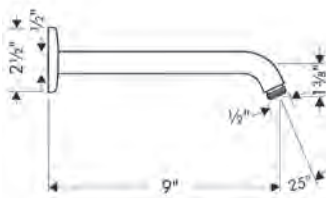

AXOR SHOWERSOLUTIONS Handshower 120 3-jet, 2.5 GPM

- / Spray modes: PowderRain, Rain, Whirl
- / 87 no-clog spray channels
- / Select button for comfortable alternation of spray modes
- / Flow: 2.5 GPM (9.5 L/Min)

chrome	26053001	205
brushed gold optic	26053251	271
polished black	26053331	271
chrome		
brushed black	26053341	271
chrome		
matte black	26053671	275
brushed nickel	26053821	357
polished gold optic	26053991	271
special finishes	26053xx1	307