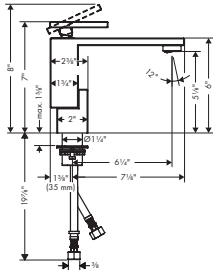

AXOR EDGE Single-Hole Faucet 130 - Diamond Cut, 1.2 GPM

- / Spray modes: Aerated spray
- / Flow: 1.2 GPM (4.5 L/Min)
- / Ceramic cartridge
- / Does not include: Pop-up assembly

This product is not available in brushed AXOR FinishPlus surfaces.

Alternate Version

- / AXOR EDGE Single-Hole Faucet 130, 1.2 GPM

This product is not available in brushed AXOR FinishPlus surfaces.

Finish	Part No.	List $
chrome	46011001	2,096
polished black	46011331	2,663
chrome	46011991	2,663
polished gold optic special finishes	46011xx1	3,144

chrome	46010001	1,621
polished black	46010331	2,059
chrome	46010991	2,059
polished gold optic special finishes	46010xx1	2,431