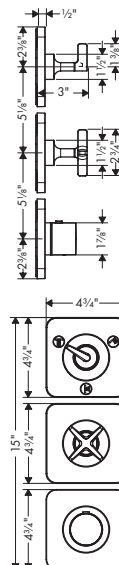

AXOR CITTERIO E Thermostatic Module Trim 15" x 5" for 3 Functions

Finish	Part No.	List $
chrome	36704001	1,921
matte black*	36704671	2,501
special finishes	36704xx1	2,881

1. **Functions**
2. / Thermostatic cartridge
   - / Volume control and diverter for 3 outlets
   - / Outlets may not be operated simultaneously
   - / Flow: 10.5 GPM (40.0 L/Min)
   - / Anti-scald 100° safety stop

Required Parts

/ AXOR CITTERIO E Rough, Thermostatic Module 15" x 5" for 3 Functions	36708181	1,595

AXOR Citterio E