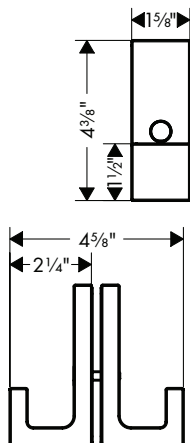

AXOR UNIVERSAL RECTANGULAR Soap Dispenser

- / Material container: Plastic
- / Type of soap: liquid soap
- / 600 ml capacity
- / With mounting material

Finish	Part No.	List $
chrome	42610000	507
brushed gold optic	42610250	669
polished black	42610330	644
chrome		
brushed black	42610340	669
chrome		
brushed nickel	42610820	669
polished gold optic	42610990	644
special finishes	42610xx0	760

NEW