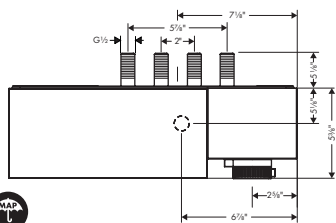

AXOR Edge

Finish Part No. List $

AXOR EDGE Thermostatic Trim for Exposed/Concealed Installation for 3 Functions - Diamond Cut

- / Thermostatic cartridge
- / Select push-button on/off control for 3 outlets
- / Outlets may be operated simultaneously
- / Flow rate by simultaneous use of all outlets: 1.75 GPM (6.6 L/Min)
- / Anti-scald 100° safety stop
- / Shelf color: frosted grey glass
- / Trim comes with Select buttons: handshower, PowderRain, and Rain

This product is not available in brushed AXOR FinishPlus surfaces.

Alternate Version

- / AXOR EDGE Thermostatic Trim for Exposed/Concealed Installation for 3 Functions

This product is not available in brushed AXOR FinishPlus surfaces.

Required Parts

- / Rough, Thermostatic Trim Exposed/Concealed Installation for 3 Functions

chrome	46141001	6,695
polished black	46141331	8,502
chrome	46141991	8,502
polished gold optic	46141991	8,502
special finishes	46141xx1	10,042

chrome	46140001	5,762
polished black	46140331	7,317
chrome	46140991	7,317
polished gold optic	46140991	7,317
special finishes	46140xx1	8,643

45443181	246

Rough, Thermostatic Trim Exposed/Concealed Installation for 3 Functions

- / Sound-decoupled installation

45443181	246

AXOR Edge