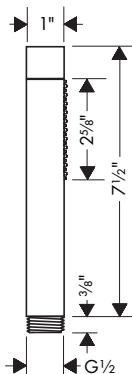

chrome	28532001	393
brushed gold optic	28532251	518
polished black	28532331	498
chrome		
brushed black	28532341	518
chrome		
matte black	28532671	518
brushed nickel	28532821	518
polished gold optic	28532991	498
special finishes	28532xx1	589

EcoRight Version

- / AXOR STARCK Baton Handshower 2-jet, 1.75 GPM

chrome	04486000	393
brushed gold optic	04486250	518
polished black	04486330	498
chrome		
brushed black	04486340	518
chrome		
matte black	04486670	518
brushed nickel	04486820	518
polished gold optic	04486990	498
special finishes	04486xx0	589