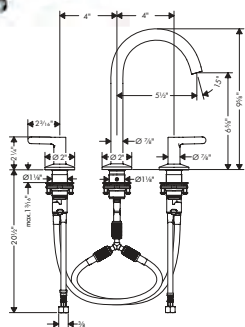

AXOR ONE Widespread Faucet 170, 1.2 GPM

- / Swivel range 120°
- / Spray modes: Aerated spray
- / Flow: 1.2 GPM (4.5 L/Min)
- / 90° ceramic valves
- / Does not include: Pop-up assembly

Finish	Part No.	List $
chrome	48050001	1,384
brushed gold optic	48050251	1,827
brushed black	48050341	1,827
chrome		
matte black	48050671	1,827
brushed nickel	48050821	1,827
special finishes	48050xx1	2,076