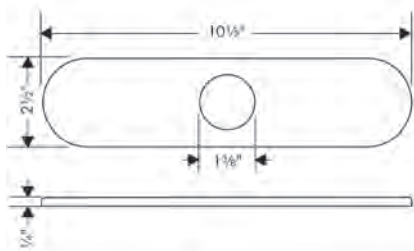

Base Plate for Single-Hole Kitchen Faucets, 10"

/ For concealing basin holes

chrome	14019001	100
brushed gold optic	14019251	132
brushed black	14019341	132
chrome		
matte black	14019671	132
polished nickel	14019831	127
steel optic	14019861	132