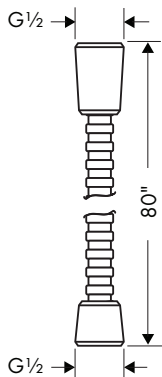

Metal Handshower Hose, 80"

- / Metal shower hose
- / Pivot connector prevents hose from tangling
- / No-kink hose
- / Connection thread: G 1/2

chrome	28120000	170
brushed gold optic	28120250	224
brushed black	28120340	224
chrome		
brushed nickel	28120820	224
special finishes	28120xx0	255

Alternate Version

- / Metal Handshower Hose, 49"

chrome	28112000	132
brushed gold optic	28112250	174
brushed black	28112340	174
chrome		
brushed nickel	28112820	174
polished nickel	28112830	168
special finishes	28112xx0	198

- / Metal Handshower Hose, 63"

chrome	28116000	160
brushed gold optic	28116250	212
brushed black	28116340	212
chrome		
brushed nickel	28116820	212
polished nickel	28116830	204
special finishes	28116xx0	240