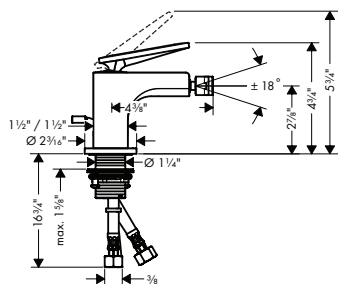

AXOR Citterio

AXOR CITTERIO Single-Hole Bidet Faucet - Rhombic Cut

- / Consists of: Single-lever bidet faucet, Pop-up assembly
- / Spout height: 73 mm
- / Pivoting aerator
- / Spray modes: Aerated spray
- / Ceramic cartridge
- / Includes pop-up drain

Finish	Part No.	List $
chrome	39201001	1,188
brushed gold optic	39201251	1,622
brushed black	39201341	1,622
chrome		
brushed nickel	39201821	1,622

Alternate Version

- / AXOR CITTERIO Single-Hole Bidet Faucet

chrome	39214001	1,078
brushed gold optic	39214251	1,471
brushed black	39214341	1,471
chrome		
brushed nickel	39214821	1,471
Special Finishes	39214xx1	1,617