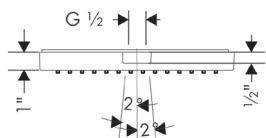

AXOR Showers

AXOR SHOWERSOLUTIONS Showerhead 240 1-Jet, 2.5 GPM

- / Shower head size: 240 x 240 mm (9 1/2" x 9 1/2")
- / Spray modes: RainAir
- / 196 no-clog spray channels
- / Spray face finish: Fully-finished matching spray face
- / Flow: 2.5 GPM (9.5 L/Min)
- / Spray face removable for cleaning

Required Parts

- / AXOR SHOWERSOLUTIONS Extension Pipe for Ceiling Mount

Finish	Part No.	List $
chrome	10926001	1,919
brushed gold optic	10926251	2,533
polished black	10926331	2,436
chrome		
brushed black	10926341	2,533
chrome		
brushed nickel	10926821	2,533
polished gold optic	10926991	2,436
special finishes	10926xx1	2,878

chrome	26414001	633
brushed gold optic	26414251	834
polished black	26414331	803
chrome		
brushed black	26414341	834
chrome		
brushed nickel	26414821	834
polished gold optic	26414991	803
special finishes	26414xx1	949