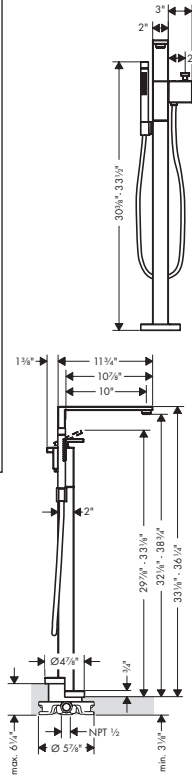

Alternate Version

Rough, Freestanding Tub Filler

- / 1/2" NPT
- / Minimum mounting depth: 2.1"

10452181	887
----------	-----

AXOR Edge

Finish Part No. List \$

AXOR EDGE 3-Hole Roman Tub Set Trim with 1.75 GPM Handshower - Diamond Cut