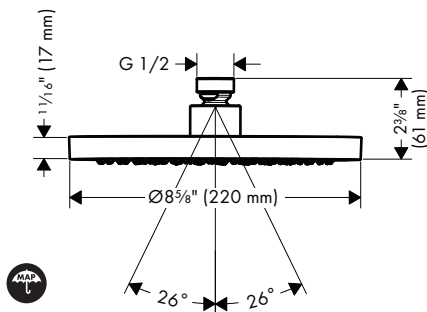

AXOR Showers

AXOR Conscious Showers

NEW

AXOR SHOWERSOLUTIONS Showerhead 220 1-Jet, 2.5 GPM

- / Shower head size: 220 mm (8⁵/₈"
- / Spray modes: Rain
- / Spray face finish: Fully-finished matching spray face
- / Flow: 2.5 GPM (9.5 L/Min)
- / Showerhead removable for cleaning

Required Parts (choose one)

- / AXOR SHOWERSOLUTIONS Showerarm 9" Round see page 88 26435xx1
- / Raindance Showerarm 9" see page 90 27422xx1
- / AXOR SHOWERSOLUTIONS Showerarm 15" Round see page 86 26431xx1
- / AXOR SHOWERSOLUTIONS Extension Pipe for Ceiling Mount, 4" Round see page 92 26432xx1
- / AXOR SHOWERSOLUTIONS Extension Pipe for Ceiling Mount, 12" Round see page 91 26433xx1

EcoRight Version

/ AXOR SHOWERSOLUTIONS Showerhead 220 1-Jet, 1.75 GPM

chrome	35368001	800
brushed gold optic	35368251	1,056
brushed black chrome	35368341	1,056
matte black	35368671	1,056
brushed nickel	35368821	1,056
special finishes	35368xx1	1,200

/ AXOR SHOWERSOLUTIONS Showerhead 220 1-Jet, 1.5 GPM

chrome	35369001	800
brushed gold optic	35369251	1,056
brushed black chrome	35369341	1,056
matte black	35369671	1,056
brushed nickel	35369821	1,056
special finishes	35369xx1	1,200

Finish Part No. List $

AXOR Showers