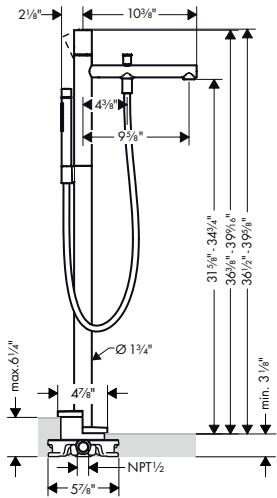

AXOR Uno

Bath

Finish

Part No.

List $

AXOR UNO Freestanding Tub Filler Trim with Zero Handle and 1.75 GPM Handshower

chrome
brushed nickel
Special Finishes

45416001
45416821
45416xx1

2,134
2,817
3,201

- / Spray type hand shower: IntenseRain, Full
- / Flow: 5.81 GPM (22 L/Min)
- / Ceramic cartridge
- / Integrated double backflow prevention

Includes

- / AXOR STARCK Baton Handshower 2-Jet, 1.75 GPM (# 04486xx1)
- / AXOR STARCK Techniflex Hose with Cylindrical Nut, 49" (# 28282xx0)

Required Parts

- / Rough, Freestanding Tub Filler

10452181

887