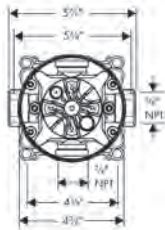

IBOX UNIVERSAL Rough, with Service Stops, 3/4" / 3/4" NPT / 180° rotationally-symmetric installation / Sound-decoupled installation		01850181	198
	Optional Parts / Installation Set, iBox Universal Plus Rough		96615000	57