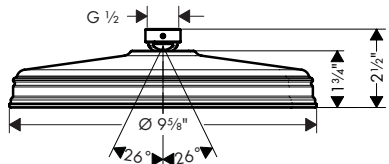

15936181 321

AXOR Montreux

Showers

AXOR MONTREUX Showerhead 240 1-Jet, 1.75 GPM

- / Shower head size: 240 mm (9 1/2")
- / Spray modes: Rain
- / 140 no-clog spray channels
- / Spray face finish: Fully-finished matching spray face
- / Flow: 1.75 GPM (6.6 L/Min)
- / Spray face removable for cleaning