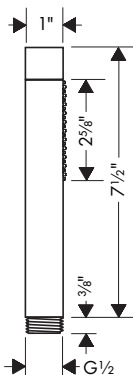

AXOR Starck Organic

Showers

AXOR STARCK Baton Handshower 2-Jet, 2.5 GPM

- / Spray modes: Rain, Mono
- / 82 no-clog spray channels
- / Continuous spray mode adjustment
- / Spray face finish: grey
- / Flow: 2.5 GPM (9.5 L/Min)

Finish	Part No.	List $
chrome	28532001	393
brushed gold optic	28532251	518
polished black	28532331	498
chrome		
brushed black	28532341	518
chrome		
matte black	28532671	518
brushed nickel	28532821	518
polished gold optic	28532991	498
special finishes	28532xx1	589

EcoRight Version

- / AXOR STARCK Baton Handshower 2-Jet, 1.75 GPM

chrome	04486000	393
brushed gold optic	04486250	518
polished black	04486330	498
chrome		
brushed black	04486340	518
chrome		
matte black	04486670	518
brushed nickel	04486820	518
polished gold optic	04486990	498
special finishes	04486xx0	589

AXOR STARCK Baton Handshower 1-Jet, 2.5 GPM

- / Spray modes: Rain
- / 70 no-clog spray channels
- / Flow: 2.5 GPM (9.5 L/Min)

chrome	10531001	252
brushed gold optic	10531251	333
brushed black	10531341	333
chrome		
brushed nickel	10531821	333
special finishes	10531xx1	378

Alternate Version

- / AXOR STARCK Baton Handshower 2-Jet, 2.5 GPM

chrome	28532001	393
brushed gold optic	28532251	518
polished black	28532331	498
chrome		
brushed black	28532341	518
chrome		
matte black	28532671	518
brushed nickel	28532821	518
polished gold optic	28532991	498
special finishes	28532xx1	589