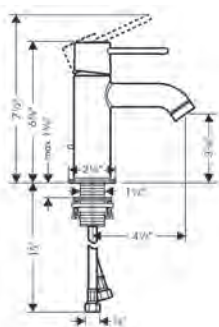

AXOR UNO Single-Hole Faucet 90 with Pop-Up Drain, 1.2 GPM

chrome
brushed nickel
Special Finishes

3802001
38020821
38020xx1

900
1,187
1,350

- / Spray modes: Aerated spray
- / Flow: 1.2 GPM (4.5 L/Min)
- / Ceramic cartridge
- / Includes pop-up drain