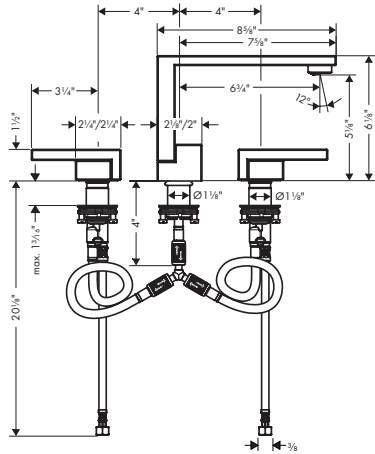

AXOR Edge

AXOR EDGE Widespread Faucet 130 - Diamond Cut, 1.2 GPM

- / Spray modes: Aerated spray
- / Flow: 1.2 GPM (4.5 L/ min)
- / 90° ceramic valves
- / Does not include: Pop-up assembly

This product is not available in brushed AXOR FinishPlus surfaces.

Alternate Version

- / AXOR EDGE Widespread Faucet 130, 1.2 GPM

This product is not available in brushed AXOR FinishPlus surfaces.

Finish	Part No.	List $
chrome	46051001	2,852
polished black	46051331	3,621
chrome		
polished gold optic	46051991	3,621
special finishes	46051xx1	4,278

chrome	46050001	2,592
polished black	46050331	3,291
chrome		
polished gold optic	46050991	3,291
special finishes	46050xx1	3,888

AXOR Edge