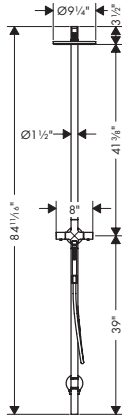

AXOR Showers

NEW

AXOR STARCK Showerpipe 240 1-Jet, 2.5 GPM

- / Consists of: shower column, overhead shower, baton hand shower, Thermostatic shower mixer, shower hose
- / Spray modes: PowderRain
- / Spray modes hand shower: Rain, Mono
- / Flow: 2.5 GPM (9.5 L/Min)
- / Shut-off/ diverter valve
- / Integrated volume control/ diverter for 2 functions
- / Installation: Wall-mounted
- / Integrated double backflow prevention
- / 2 functions

Includes

- / AXOR STARCK Baton Handshower 2-Jet, 2.5 GPM (# 28532xx1)
- / Metal effect shower hose 1.25 m with conical nuts (# 28622xx0)

EcoRight Version

- / AXOR STARCK Showerpipe 240 1-Jet, 1.75 GPM

Finish	Part No.	List $
chrome	12672001	4,900
brushed black	12672341	6,468
chrome	12672671	6,468
matte black	12672801	6,468
steel optic		

chrome	12673001	4,900
brushed black	12673341	6,468
chrome	12673671	6,468
matte black	12673801	6,468
steel optic