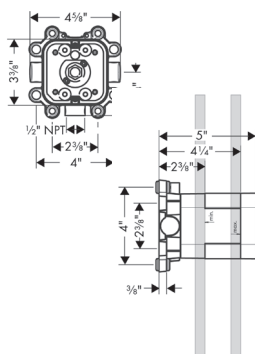

Required Parts

- / AXOR SHOWERSOLUTIONS Rough, Showerhead 240 1-Jet with Showerarm

	10921181	334

AXOR SHOWERSOLUTIONS Rough, Showerhead 240 1-Jet with Showerarm

- / Minimum mounting depth: 61 mm
- / Maximum mounting depth: 108 mm
- / ½" NPT

	10921181	334