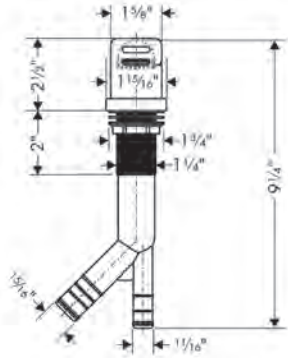

AXOR Kitchen

Kitchen Accessories

Air Gap

Finish	Part No.	List $
chrome	04214000	63
brushed gold optic	04214250	83
brushed black	04214340	83
chrome		
matte black	04214670	83
steel optic	04214800	83
polished nickel	04214830	80