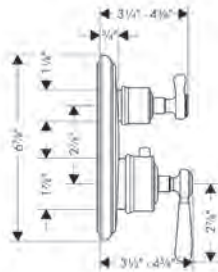

AXOR Montreux

Trims

AXOR MONTREUX Thermostatic Trim with Volume Control

- / Thermostatic cartridge, Ceramic cartridge
- / Volume control for 1 outlet
- / Flow: 6.0 GPM (22.7 L/Min)
- / Anti-scald 100° safety stop

Required Parts

- / IBOX UNIVERSAL Rough, with Service Stops, 3/4"

Finish	Part No.	List $
chrome	16801001	1,307
brushed gold optic	16801251	1,726
brushed black	16801341	1,726
chrome		
brushed nickel	16801821	1,726
polished nickel	16801831	1,660
Special Finishes	16801xx1	1,960

01850181 198