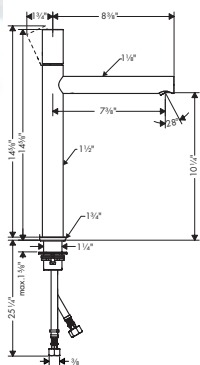

AXOR UNO Single-Hole Faucet 260 with Zero Handle, 1.2 GPM

chrome
brushed nickel
Special Finishes

45004001
45004821
45004xx1

776
1,024
1,164

- / Spray modes: Laminar spray
- / Flow: 1.2 GPM (4.5 L/Min)
- / Ceramic cartridge
- / Does not include: Pop-up assembly