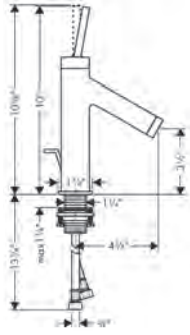

AXOR Starck

Faucets

AXOR STARCK Single-Hole Faucet 90 with Pop-Up Drain, 1.2 GPM

- / Spray modes: Aerated spray
- / Flow: 1.2 GPM (4.5 L/Min)
- / Ceramic cartridge
- / Includes pop-up drain

Finish	Part No.	List $
chrome	10111001	1,009
brushed gold optic	10111251	1,332
brushed black	10111341	1,332
chrome		
brushed nickel	10111821	1,332
special finishes	10111xx1	1,513