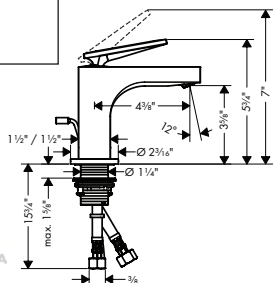

AXOR CITTERIO Single-Hole Faucet 90 with Pop-Up Drain-Rhombic Cut, 1.2 GPM

- / Consists of: Single-handle faucet, Pop-up assembly
- / Spray modes: Laminar spray
- / Angle-adjustable spray
- / Flow: 1.2 GPM (4.5 L/Min)
- / Ceramic cartridge
- / Includes pop-up drain

Finish	Part No.	List $
chrome	39001001	990
brushed gold optic	39001251	1,307
brushed black	39001341	1,307
chrome brushed nickel	39001821	1,307

Alternate Version

- / AXOR CITTERIO Single-Hole Faucet 90 with Pop-Up Drain, 1.2 GPM

chrome	39022001	880
brushed gold optic	39022251	1,162
brushed black	39022341	1,162
chrome brushed nickel	39022821	1,162
Special Finishes	39022xx1	1,320