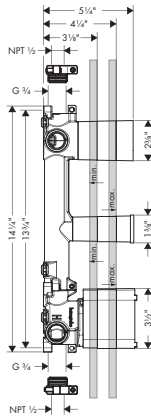

AXOR CITTERIO E Rough, Thermostatic Module 15" x 5" for 2 Functions

	36701181	1,595

1. **Functions**
2. / 2 outlets (no shared function)
   - / 3/4" NPT
   - / Horizontal or vertical installation
   - / Quick connection for easy, leak-free installation