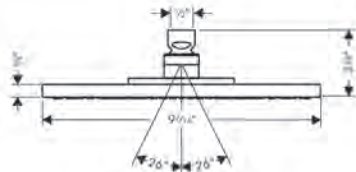

AXOR Uno

Showers

AXOR STARCK Showerhead 240 1-Jet, 2.5 GPM

- / Shower head size: 240 mm
- / Spray modes: RainAir
- / 180 no-clog spray channels
- / Spray face finish: Fully-finished matching spray face
- / Flow: 2.5 GPM (9.5 L/Min)

Finish	Part No.	List $
chrome	28494001	1,187
brushed gold optic	28494251	1,568
polished black	28494331	1,509
chrome		
brushed black	28494341	1,568
chrome		
brushed nickel	28494821	1,568
polished gold optic	28494991	1,509
Special Finishes	28494xx1	1,780