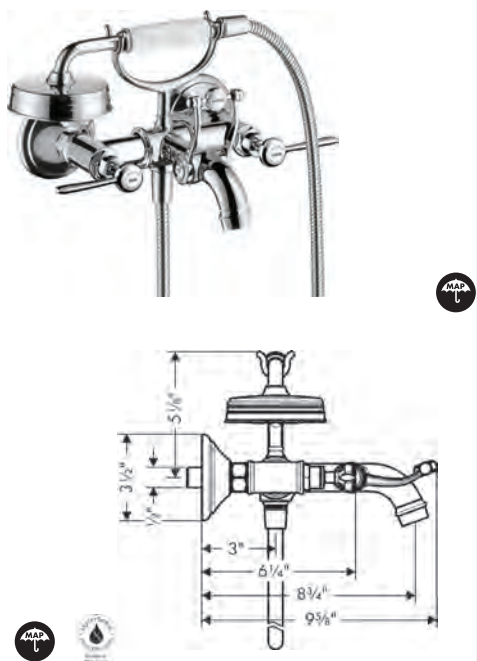

- / AXOR MONTREUX Handshower 100 1-Jet, 1.8 GPM (# 04695xx1)
- / Metal Handshower Hose, 49" (# 28112xx0)

Finish	Part No.	List \$
chrome	16561001	2,306
brushed gold optic	16561251	3,044
brushed black	16561341	3,044
chrome		
brushed nickel	16561821	3,044
polished nickel	16561831	2,927
Special Finishes	16561xx1	3,459