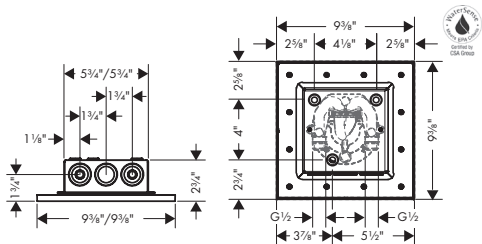

EcoRight Version

- / AXOR SHOWERSOLUTIONS Showerhead 250 Square 2-Jet, 1.75 GPM

chrome	35315001	1,727
brushed gold optic	35315251	2,279
polished black	35315331	2,193
chrome		
brushed black	35315341	2,279
chrome		
brushed nickel	35315821	2,279
polished gold optic	35315991	2,193
special finishes	35315xx1	2,590

Required Parts

- / AXOR SHOWERSOLUTIONS Rough, Showerhead, Flush Ceiling Mount 35363181 503

AXOR SHOWERSOLUTIONS Rough, Showerhead, Flush Ceiling Mount

- / ServiceCard with sieve and flow restrictor can be removed without tools for cleaning

35363181	503