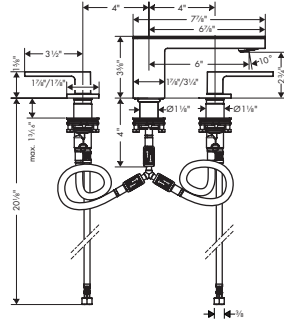

Widespread Faucet 70, 1.2 GPM

chrome/mirror glass	47050001	1,919
chrome/black glass	47050601	1,919

- / Plate of glass made of safety glass
- / Spray modes: PowderRain spray
- / Flow: 1.2 GPM (4.5 L/Min)
- / 90° ceramic valves
- / Does not include: Pop-up assembly

Includes

- / Widespread Faucet 70 without Plate, 1.2 GPM (# 47052001)
- / Plate 200 Glass (# 47900xxx)