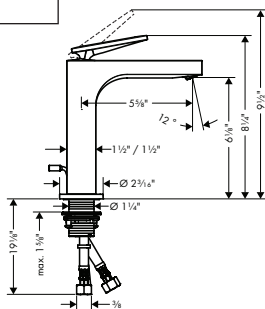

AXOR Citterio

Faucets

AXOR CITTERIO Single-Hole Faucet 90 with Pop-Up Drain-Rhombic Cut, 1.2 GPM

- / Consists of: Single-handle faucet, Pop-up assembly
- / Spray modes: Laminar spray
- / Angle-adjustable spray
- / Flow: 1.2 GPM (4.5 L/Min)
- / Ceramic cartridge
- / Includes pop-up drain

Finish	Part No.	List $
chrome	39001001	990
brushed gold optic	39001251	1,307
brushed black	39001341	1,307
chrome brushed nickel	39001821	1,307

Alternate Version

- / AXOR CITTERIO Single-Hole Faucet 90 with Pop-Up Drain, 1.2 GPM

chrome	39022001	880
brushed gold optic	39022251	1,162
brushed black	39022341	1,162
chrome brushed nickel	39022821	1,162
Special Finishes	39022xx1	1,320

AXOR CITTERIO Single-Hole Faucet 160 with Pop-Up Drain-Rhombic Cut, 1.2 GPM

- / Consists of: Single-handle faucet, Pop-up assembly
- / Spray modes: Laminar spray
- / Angle-adjustable spray
- / Flow: 1.2 GPM (4.5 L/Min)
- / Ceramic cartridge
- / Includes pop-up drain

chrome	39071001	1,183
brushed gold optic	39071251	1,561
brushed black	39071341	1,561
chrome brushed nickel	39071821	1,561

Alternate Version

- / AXOR CITTERIO Single-Hole Faucet 160 with Pop-Up Drain, 1.2 GPM

chrome	39023001	1,078
brushed gold optic	39023251	1,423
brushed black	39023341	1,423
chrome brushed nickel	39023821	1,423
Special Finishes	39023xx1	1,617