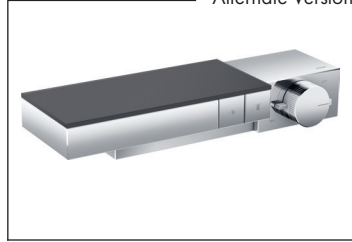

	01850181	198
--	----------	-----

	96615000	57
--	----------	----

AXOR Edge

Finish

Part No.

List \$

Alternate Version

AXOR EDGE Thermostatic Trim for Exposed/Concealed Installation for 2 Functions - Diamond Cut