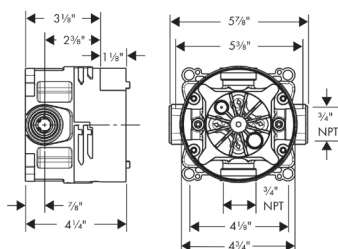

IBOX UNIVERSAL Rough, with Service Stops, 3/4"

- / 3/4" NPT
- / 180° rotationally-symmetric installation
- / Sound-decoupled installation

Optional Parts

- / Installation Set, iBox Universal Plus Rough

01850181	198

96615000	57