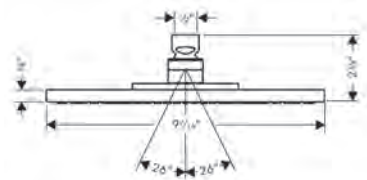

Showerarm Raindance 15"

- / Length: 389 mm (15")
- / Brass
- / Version: 90° angle
- / Connection type: ½" NPT
- / Showerarm, Escutcheon, Assembly instructions

chrome	27413001	227
polished black	27413331	288
chrome		
brushed black	27413341	300
chrome		
brushed nickel	27413821	300
polished nickel	27413831	288
rubbed bronze	27413921	300
polished gold optic	27413991	288