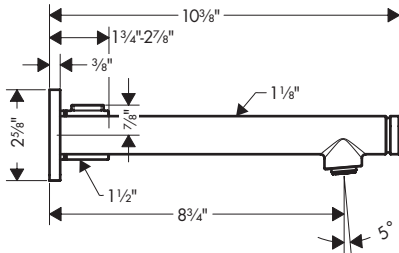

Required Parts

/ Rough, Wall-Mounted Single-Handle Faucet	13622181	383

Rough, Wall-Mounted Single-Handle Faucet

- / Install valve left or right
- / 1/2" NPT

13622181	383