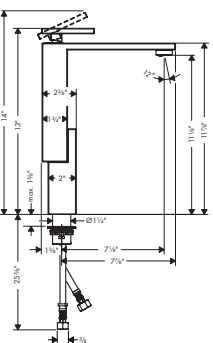

AXOR EDGE Single-Hole Faucet 280 - Diamond Cut, 1.2 GPM

- / Spray modes: Aerated spray
- / Flow: 1.2 GPM (4.5 L/min)
- / Ceramic cartridge
- / Does not include: Pop-up assembly

This product is not available in brushed AXOR FinishPlus surfaces.

Alternate Version

- / AXOR EDGE Single-Hole Faucet 280, 1.2 GPM

This product is not available in brushed AXOR FinishPlus surfaces.

chrome	46031001	2,318
polished black	46031331	2,944
chrome	46031991	2,944
polished gold optic special finishes	46031xx1	3,477

chrome	46030001	2,106
polished black	46030331	2,675
chrome	46030991	2,675
polished gold optic special finishes	46030xx1	3,159