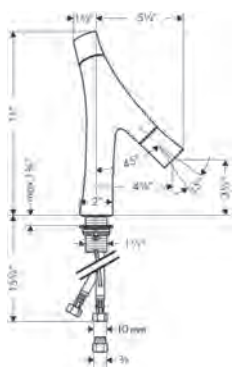

AXOR STARCK ORGANIC 2-Handle Faucet 80, 1.2 GPM

chrome
special finishes

12011001
12011xx1

866
1,299

- / Spray modes: Shower spray pattern
- / Flow: 0.9 GPM (3.4 L/Min)
- / Flow boost setting: 1.2 GPM (4.5 L/Min)
- / Ceramic cartridge for volume control
- / Ceramic cartridge for temperature control
- / Separate controls for temperature and volume
- / Does not include: Pop-up assembly