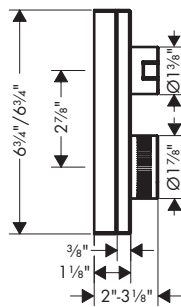

AXOR EDGE Thermostatic Trim with Volume Control and Diverter - Diamond Cut	chrome	46761001	2,254
		polished black	46761331	2,862
	Alternate Version / AXOR EDGE Thermostatic Trim with Volume Control and Diverter	chrome	46760001	2,049
		polished black	46760331	2,602
		chrome	46761991	2,862
		polished gold optic	46761xx1	3,381
	/ Thermostatic cartridge, Shut-off/ diverter valve / Volume control and diverter for 2 outlets / Flow: 5.81 GPM (22 L/Min) / Anti-scald 100° safety stop			
	This product is not available in brushed AXOR FinishPlus surfaces.			
	Required Parts			
	/ IBOX UNIVERSAL Rough, with Service Stops, 3/4"		01850181	198