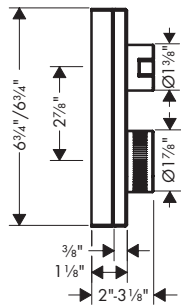

AXOR Edge

Trims		Finish	Part No.	List $
	AXOR EDGE Thermostatic Trim with Volume Control - Diamond Cut	chrome	46751001	2,266
		polished black	46751331	2,878
	Alternate Version / AXOR EDGE Thermostatic Trim with Volume Control	chrome	46750001	2,060
		polished black	46750331	2,616
		chrome	46751991	2,878
		polished gold optic	46751xx1	3,399
	/ Thermostatic cartridge, Ceramic cartridge / Volume control for 1 outlet / Flow: 5.81 GPM (22 L/Min) / Anti-scald 100° safety stop			
	This product is not available in brushed AXOR FinishPlus surfaces.			
	Required Parts			
	/ IBOX UNIVERSAL Rough, with Service Stops, 3/4"		01850181	198