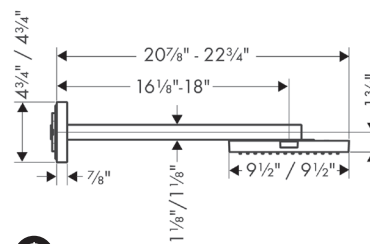

AXOR SHOWERSOLUTIONS Showerhead 240 1-Jet with Showerarm Trim, 2.5 GPM

- / Consists of: Showerhead, Showerarm, Escutcheon
- / Shower head size: 240 x 240 mm (9½" x 9½")
- / Spray modes: RainAir
- / 196 no-clog spray channels
- / Spray face finish: Fully-finished matching spray face
- / Flow: 2.5 GPM (9.5 L/Min)
- / Spray face removable for cleaning
- / Does not include: Rough

chrome	10925001	2,352
brushed gold optic	10925251	3,105
polished black	10925331	2,987
chrome		
brushed black	10925341	3,105
chrome		
brushed nickel	10925821	3,105
polished gold optic	10925991	2,987
special finishes	10925xx1	3,528