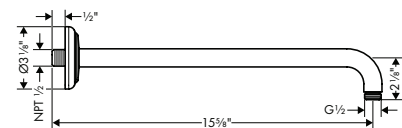

AXOR MONTREUX Showerarm 15"

- / Length: 389 mm (15")
- / Brass
- / Version: 90° angle
- / Connection type: 1/2" NPT
- / Escutcheon, Mounting plate

chrome	04746000	348
brushed gold optic	04746250	459
brushed black	04746340	459
chrome	04746820	459
brushed nickel	04746830	443
polished nickel	04746830	443
Special Finishes	04746xx0	522