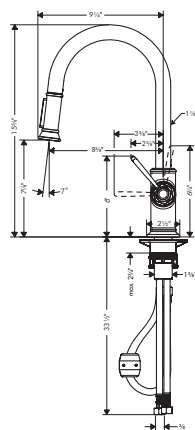

AXOR MONTREUX HighArc Kitchen Faucet 2-Spray Pull-Down, 1.75 GPM

- / Swivel range 110° / 150°
- / Laminar spray, needle spray
- / Toggle spray diverter
- / MagFit magnetic sprayhead docking
- / Deck mounted
- / Flow: 1.75 GPM (6.6 L/Min)
- / Ceramic cartridge
- / 3/8" connections
- / Integrated double backflow prevention
- / Extension length up to 30" (50cm)

Finish	Part No.	List $
chrome	16581001	1,090
brushed gold optic	16581251	1,439
brushed black	16581341	1,439
chrome		
steel optic	16581801	1,439
polished nickel	16581831	1,385