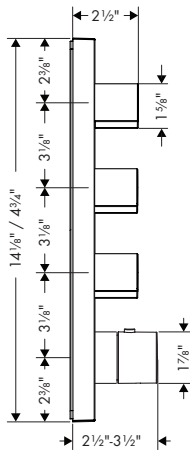

AXOR SHOWERSOLUTIONS Thermostatic Module Trim 15" x 5" for 3 Functions

chrome	10751001	2,117
brushed gold optic	10751251	2,794
brushed black	10751341	2,794
chrome		
special finishes	10751xx1	3,175

- / Thermostatic cartridge
- / Outlets may be operated simultaneously
- / Flow: 16.0 GPM (60.6 L/Min)
- / Anti-scald 100° safety stop

Required Parts

- / AXOR SHOWERSOLUTIONS Rough, Thermostatic Module 14" x 5"

10750181

1,520