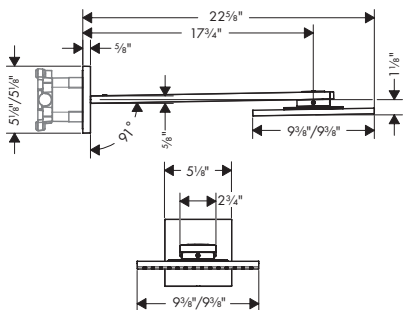

Finish

Part No.

List \$

AXOR SHOWERSOLUTIONS Showerhead 250 Square 2-Jet with Showerarm Trim, 2.5 GPM

- / Consists of: Showerhead, Showerarm, Green Diverter
- / Shower head size: 250 x 250 mm (9 7/8" x 9 7/8")
- / Spray modes: PowderRain, Intense PowderRain
- / Select button on thermostat
- / dynamic spray nozzles move out while using
- / Flow: 2.5 GPM (9.5 L/Min)
- / Showerhead removable for cleaning
- / ServiceCard with sieve can be removed without tools for cleaning