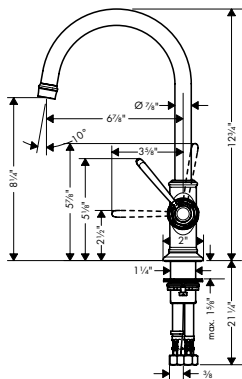

AXOR MONTREUX Single-Hole Faucet 210, 1.2 GPM

- / Swivel range 120°
- / Spray modes: Aerated spray
- / Flow: 1.2 GPM (4.5 L/Min)
- / Ceramic cartridge
- / Does not include: Pop-up assembly

Finish	Part No.	List $
chrome	16518001	955
brushed gold optic	16518251	1,261
brushed black	16518341	1,261
chrome		
brushed nickel	16518821	1,261
polished nickel	16518831	1,214
Special Finishes	16518xx1	1,432