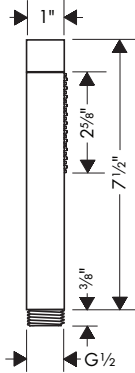

AXOR Starck

Finish

Part No.

List $

AXOR STARCK Baton Handshower 2-Jet, 2.5 GPM

- / Spray modes: Rain, Mono
- / 82 no-clog spray channels
- / Continuous spray mode adjustment
- / Spray face finish: grey
- / Flow: 2.5 GPM (9.5 L/Min)

chrome	28532001	393
brushed gold optic	28532251	518
polished black	28532331	498
chrome		
brushed black	28532341	518
chrome		
matte black	28532671	518
brushed nickel	28532821	518
polished gold optic	28532991	498
special finishes	28532xx1	589

EcoRight Version

- / AXOR STARCK Baton Handshower 2-Jet, 1.75 GPM

chrome	04486000	393
brushed gold optic	04486250	518
polished black	04486330	498
chrome		
brushed black	04486340	518
chrome		
matte black	04486670	518
brushed nickel	04486820	518
polished gold optic	04486990	498
special finishes	04486xx0	589

Alternate Version

- / AXOR STARCK Baton Handshower 1-Jet, 2.5 GPM

chrome	10531001	252
brushed gold optic	10531251	333
brushed black	10531341	333
chrome		
brushed nickel	10531821	333
special finishes	10531xx1	378