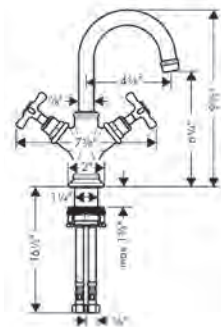

AXOR MONTREUX 2-Handle Faucet 160 with Pop-Up Drain, 1.2 GPM

- / Swivel range 150°
- / Spray modes: Laminar spray
- / Flow: 1.2 GPM (4.5 L/Min)
- / 90° ceramic valves
- / Includes pop-up drain

Finish	Part No.	List $
chrome	16505001	899
brushed gold optic	16505251	1,186
brushed black	16505341	1,186
chrome		
brushed nickel	16505821	1,186
polished nickel	16505831	1,141
Special Finishes	16505xx1	1,348