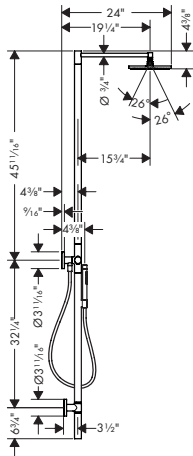

AXOR Showers

NEW

AXOR STARCK Showerpipe 240 1-Jet, 2.5 GPM

- / Consists of: shower column, overhead shower, baton hand shower, Thermostatic shower mixer, shower hose
- / Spray modes: PowderRain
- / Spray modes hand shower: Rain, Mono
- / Flow: 2.5 GPM (9.5 L/Min)
- / Shut-off/ diverter valve
- / Integrated volume control/ diverter for 2 functions
- / Installation: Wall-mounted
- / Integrated double backflow prevention
- / 2 functions

Includes

- / AXOR STARCK Baton Handshower 2-Jet, 2.5 GPM (# 28532xx1)
- / Metal effect shower hose 1.25 m with conical nuts (# 28622xx0)

EcoRight Version

- / AXOR STARCK Showerpipe 240 1-Jet, 1.75 GPM

Finish	Part No.	List $
chrome	12672001	4,900
brushed black	12672341	6,468
chrome	12672671	6,468
matte black	12672801	6,468
steel optic		

chrome	12673001	4,900
brushed black	12673341	6,468
chrome	12673671	6,468
matte black	12673801	6,468
steel optic