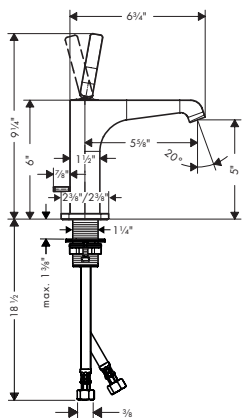

AXOR Citterio E

Faucets

AXOR CITTERIO E Single-Hole Faucet 125 with Pop-Up Drain, 1.2 GPM

Finish

Part No.

List $

chrome
matte black*
special finishes

36100001 1,058
36100671 1,397
36100xx1 1,587

- / Spray modes: Laminar spray
- / Flow: 1.2 GPM (4.5 L/Min)
- / Ceramic cartridge
- / Includes pop-up drain