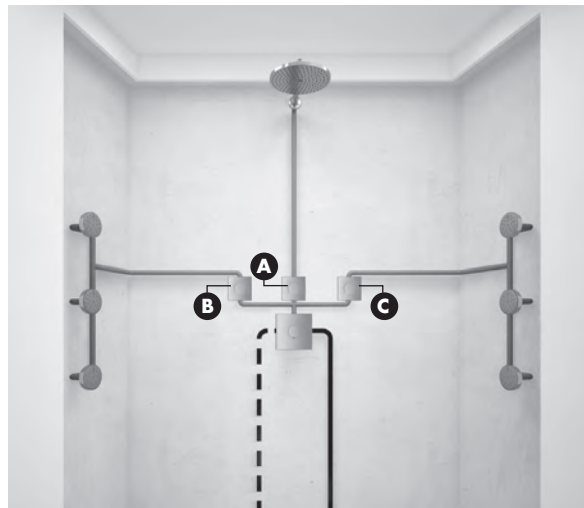

Controls Multiple Functions

Fix Fit Wall Outlet

The 1/2" Fix Fit Wall Outlet combines the benefits of a volume control and a wall outlet.

A Fix Fit Wall Outlet can be mounted near a shower bench or across from the main valving, eliminating the need to install an additional valve and a separate wall outlet.

A Controls handshower