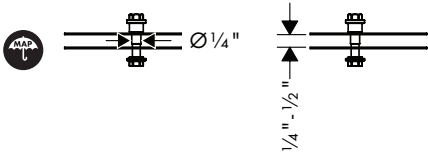

**AXOR UNIVERSAL
SOFTSQUARE Mounting Set for
Two-Sided Glass Installation**

42841000

59

- / Glass thickness: 6 - 12 mm (1/4" - 1/2")
- / Diameter of drilled hole: 6 mm (1/4")