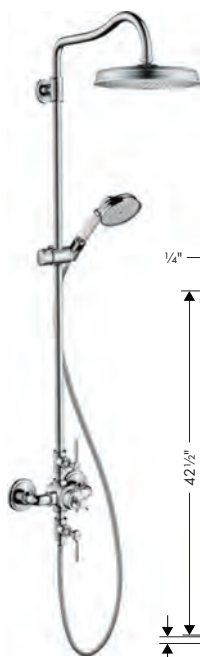

AXOR MONTREUX Showerpipe 240 1-Jet, 1.8 GPM

- / Consists of: Showerhead, Handshower, Thermostatic shower mixer, Handshower hose, Slider, Wallbar
- / Spray type overhead shower: Rain
- / Spray modes hand shower: RainAir
- / Flow: 1.8 GPM (6.8 L/Min)
- / Shower bar diameter: 0,86 inch
- / Height-adjustable hand shower holder
- / Anti-scald 100° safety stop
- / Integrated volume controls
- / Outlets may not be operated simultaneously
- / Exposed installation
- / Thermostatic cartridge
- / Intrinsically safe against backflow
- / Stand pipe: 1060 mm (41 3/4")
- / 2 functions

chrome	16574001	3,331
brushed gold optic	16574251	4,397
brushed black	16574341	4,397
chrome	16574821	4,397
brushed nickel	16574831	4,230
polished nickel	16574831	4,230
Special Finishes	16574xx1	4,996

Includes

- / AXOR MONTREUX Showerhead 240 1-Jet, 1.75 GPM (# 28374xx1)
- / AXOR MONTREUX Handshower 100 1-Jet, 1.8 GPM (# 04695xx1)
- / Metal Handshower Hose, 63" (# 28116xx0)