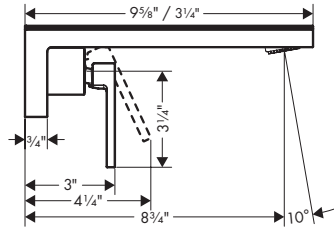

Required Parts

- / Rough, Wall-Mounted Single-Handle Faucet

13622181

383

Rough, Wall-Mounted Single-Handle Faucet

13622181

383