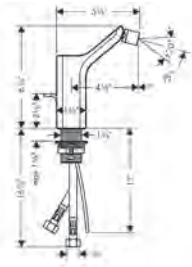

AXOR Urquiola

Finish

Part No.

List $

AXOR URQUIOLA Single-Hole Bidet Faucet

chrome
special finishes

11220001
11220xx1

1,286
1,929

- / Spout height: 157 mm (6 1/8")
- / Pivoting aerator
- / Flow: 1.5 GPM (5.7 L/Min)
- / Ceramic cartridge
- / Includes pop-up drain

This product is not available in the AXOR FinishPlus surfaces polished and brushed black chrome.