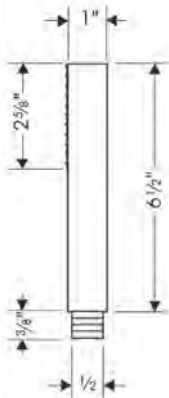

AXOR STARCK Baton Handshower 1-Jet, 2.5 GPM

- / Spray modes: Rain
- / 70 no-clog spray channels
- / Flow: 2.5 GPM (9.5 L/Min)

chrome	10531001	252
brushed gold optic	10531251	333
brushed black	10531341	333
chrome		
brushed nickel	10531821	333
special finishes	10531xx1	378

Alternate Version

- / AXOR STARCK Baton Handshower 2-Jet, 2.5 GPM

chrome	28532001	393
brushed gold optic	28532251	518
polished black	28532331	498
chrome		
brushed black	28532341	518
chrome		
matte black	28532671	518
brushed nickel	28532821	518
polished gold optic	28532991	498
special finishes	28532xx1	589