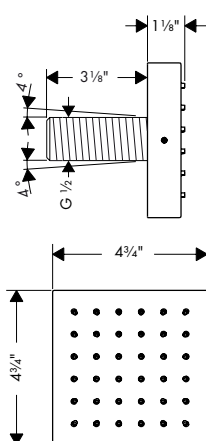

AXOR SHOWERSOLUTIONS Shower Module 5" x 5" Square

- / Shower head size: 120 mm (4 3/4")
- / 3-position adjustable spray
- / Flow: 2.5 GPM (9.5 L/Min)
- / 1/2" NPT
- / In a joined installation (10mm distance) the use of basic set # 28486181 is recommended
- / In a freely arranged installation, connection via a G 1/2 inner thread is possible
- / Material: Metal

chrome	28491001	695
brushed gold optic	28491251	918
brushed black	28491341	918
chrome		
brushed nickel	28491821	918
special finishes	28491xx1	1,042