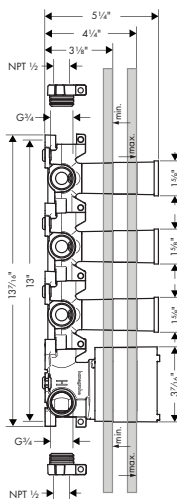

AXOR SHOWERSOLUTIONS Rough, Thermostatic Module 14" x 5"

10750181

1,520

- / 3/4" NPT
- / Horizontal or vertical installation
- / Quick connection for easy, leak-free installation