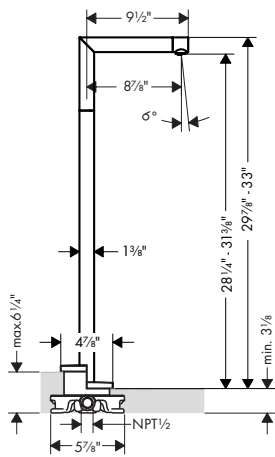

AXOR UNO Tub Spout Freestanding

chrome
brushed nickel
Special Finishes

45412001
45412821
45412xx1

1,168
1,543
1,752

- / Flow: 4.76 GPM (18 L/Min)
- / Solid Brass

Required Parts

- / Rough, Freestanding Tub Filler

10452181

887