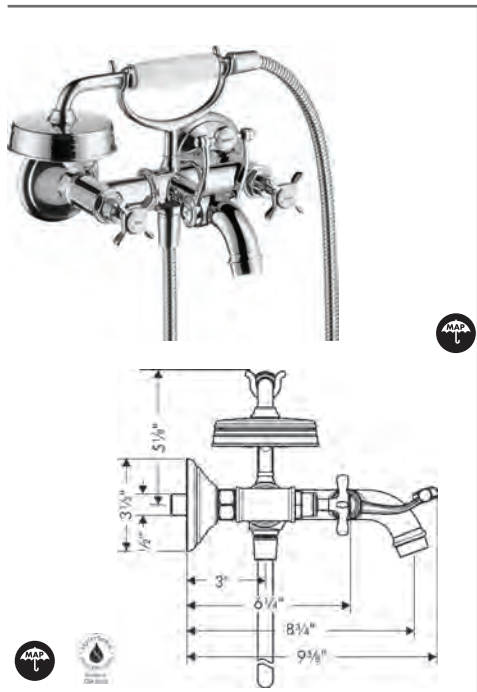

AXOR Montreux

AXOR MONTREUX 2-Handle Wall-Mounted Tub Filler with Cross Handles and 1.8 GPM Handshower

- / Flow: 5.28 GPM (20 L/Min)
- / 90° ceramic valves
- / Integrated double backflow prevention

Includes

- / AXOR MONTREUX Handshower 100 1-Jet, 1.8 GPM (# 04695xx1)
- / Metal Handshower Hose, 49" (# 28112xx0)

Finish	Part No.	List $
chrome	16561001	2,306
brushed gold optic	16561251	3,044
brushed black	16561341	3,044
chrome		
brushed nickel	16561821	3,044
polished nickel	16561831	2,927
Special Finishes	16561xx1	3,459