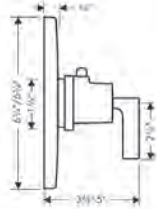

AXOR Citterio

	Finish	Part No.	List $
	chrome	39711001	1,602
	brushed gold optic	39711251	2,116
	brushed black	39711341	2,116
	chrome		
	brushed nickel	39711821	2,116
	Special Finishes	39711xx1	2,403
AXOR CITTERIO Thermostatic Trim HighFlow with Lever Handle / Thermostatic cartridge / Flow: 13.0 GPM (49.2 L/Min) / Anti-scald 100° safety stop			
Required Parts / IBOX UNIVERSAL Rough, with Service Stops, 3/4"			
		01850181	198