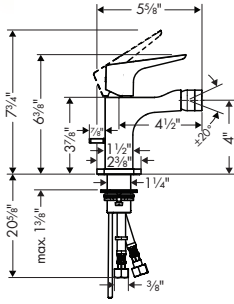

AXOR Citterio E

AXOR CITTERIO E Single-Hole Bidet Faucet with Lever Handle

Finish

Part No.

List $

chrome
special finishes

36121001
36121xx1

951
1,426

- / Spout height: 101 mm
- / Pivoting aerator
- / Flow: 1.5 GPM (5.7 L/Min)
- / Ceramic cartridge
- / Includes pop-up drain