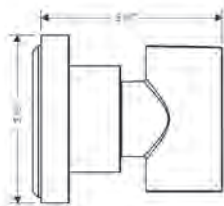

AXOR CITTERIO Handshower Holder

/ Wall-mounted

chrome	39525000	215
brushed gold optic	39525250	283
brushed black	39525340	283
chrome	39525820	283
brushed nickel		
special finishes	39525xx0	322