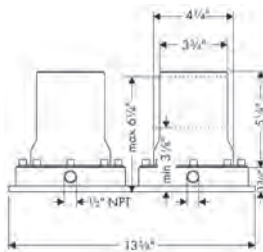

AXOR MONTREUX Rough, 2-Handle Freestanding Tub Filler

- / 1/2" NPT

16549181	1,439