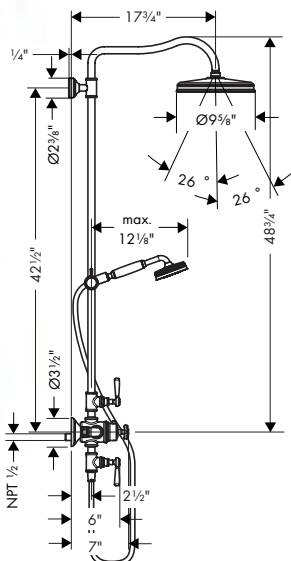

AXOR MONTREUX Showerpipe 240 1-Jet, 1.8 GPM

- / Consists of: Showerhead, Handshower, Thermostatic shower mixer, Handshower hose, Slider, Wallbar
- / Spray type overhead shower: Rain
- / Spray modes hand shower: RainAir
- / Flow: 1.8 GPM (6.8 L/Min)
- / Shower bar diameter: 0,86 inch
- / Height-adjustable hand shower holder
- / Anti-scald 100° safety stop
- / Integrated volume controls
- / Outlets may not be operated simultaneously
- / Exposed installation
- / Thermostatic cartridge
- / Intrinsically safe against backflow
- / Stand pipe: 1060 mm (41 3/4")
- / 2 functions

chrome	16574001	3,331
brushed gold optic	16574251	4,397
brushed black	16574341	4,397
chrome	16574821	4,397
brushed nickel	16574831	4,230
polished nickel	16574831	4,230
Special Finishes	16574xx1	4,996

Includes

- / AXOR MONTREUX Showerhead 240 1-Jet, 1.75 GPM (# 28374xx1)
- / AXOR MONTREUX Handshower 100 1-Jet, 1.8 GPM (# 04695xx1)
- / Metal Handshower Hose, 63" (# 28116xx0)