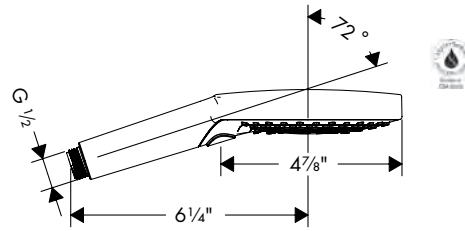

AXOR Citterio M

	Finish	Part No.	List $
	AXOR SHOWERSOLUTIONS Handshower 120 3-jet, 2.5 GPM		
	chrome	26053001	205
	brushed gold optic	26053251	271
	polished black	26053331	271
	chrome	26053341	271
	brushed black		
	chrome	26053671	275
	brushed nickel	26053821	357
	polished gold optic	26053991	271
	special finishes	26053xx1	307

EcoRight Version

/ AXOR SHOWERSOLUTIONS Handshower 120 3-jet, 1.75 GPM

chrome	26052001	205
brushed gold optic	26052251	271
polished black	26052331	261
chrome	26052341	271
brushed black		
chrome	26052671	271
matte black	26052821	271
brushed nickel	26052991	261
polished gold optic	26052991	261
special finishes	26052xx1	307