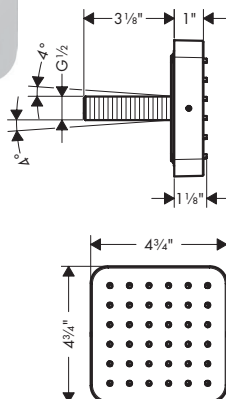

AXOR CITTERIO E Shower Module 5" x 5" softsquare

- / Shower head size: 120 mm (4 3/4")
- / 3-position adjustable spray
- / Flow: 2.5 GPM (9.5 L/Min)
- / 1/2" NPT
- / In a joined installation (10mm distance) the use of basic set # 28486181 is recommended
- / In a freely arranged installation, connection via a G 1/2 inner thread is possible
- / Material: Metal

chrome	36822001	809
special finishes	36822xx1	1,213