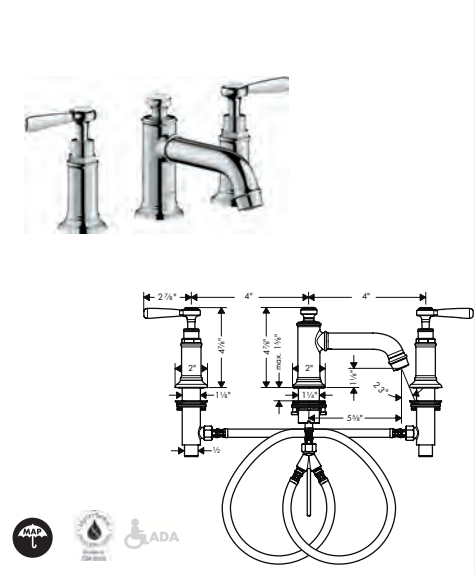

AXOR MONTREUX Widespread Faucet 30 with Lever Handles and Pop-Up Drain, 1.2 GPM

- / Spray modes: Laminar spray
- / Flow: 1.2 GPM (4.5 L/Min)
- / 90° ceramic valves
- / Includes pop-up drain

chrome	16535001	1,135
brushed gold optic	16535251	1,498
brushed black	16535341	1,498
chrome		
brushed nickel	16535821	1,498
polished nickel	16535831	1,441
Special Finishes	16535xx1	1,702