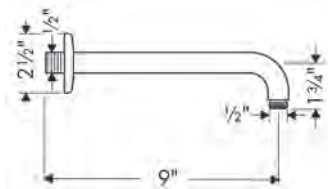

Showerarm Raindance 9"

- / Length: 9.06"
- / Brass
- / Version: 90° angle
- / Connection type: 1/2" NPT
- / Showerarm, Escutcheon, Assembly instructions

chrome	27422001	177
brushed nickel	27422821	234
polished nickel	27422831	224