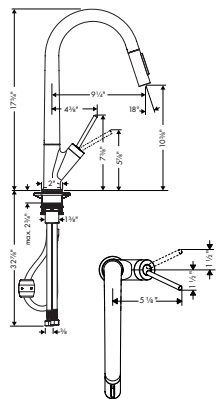

AXOR STARCK HighArc Kitchen Faucet 2-Spray Pull-Down, 1.75 GPM

- / Swivel range 150°
- / Laminar spray, needle spray
- / Toggle spray diverter
- / MagFit magnetic sprayhead docking
- / Deck mounted
- / Flow: 1.75 GPM (6.6 L/Min)
- / Joystick ceramic cartridge
- / 3/8" connections
- / Integrated double backflow prevention
- / Extension length up to 30" (50cm)

Finish	Part No.	List $
chrome	10821001	1,160
brushed gold optic	10821251	1,531
brushed black	10821341	1,531
chrome		
steel optic	10821801	1,531
polished nickel	10821831	1,473