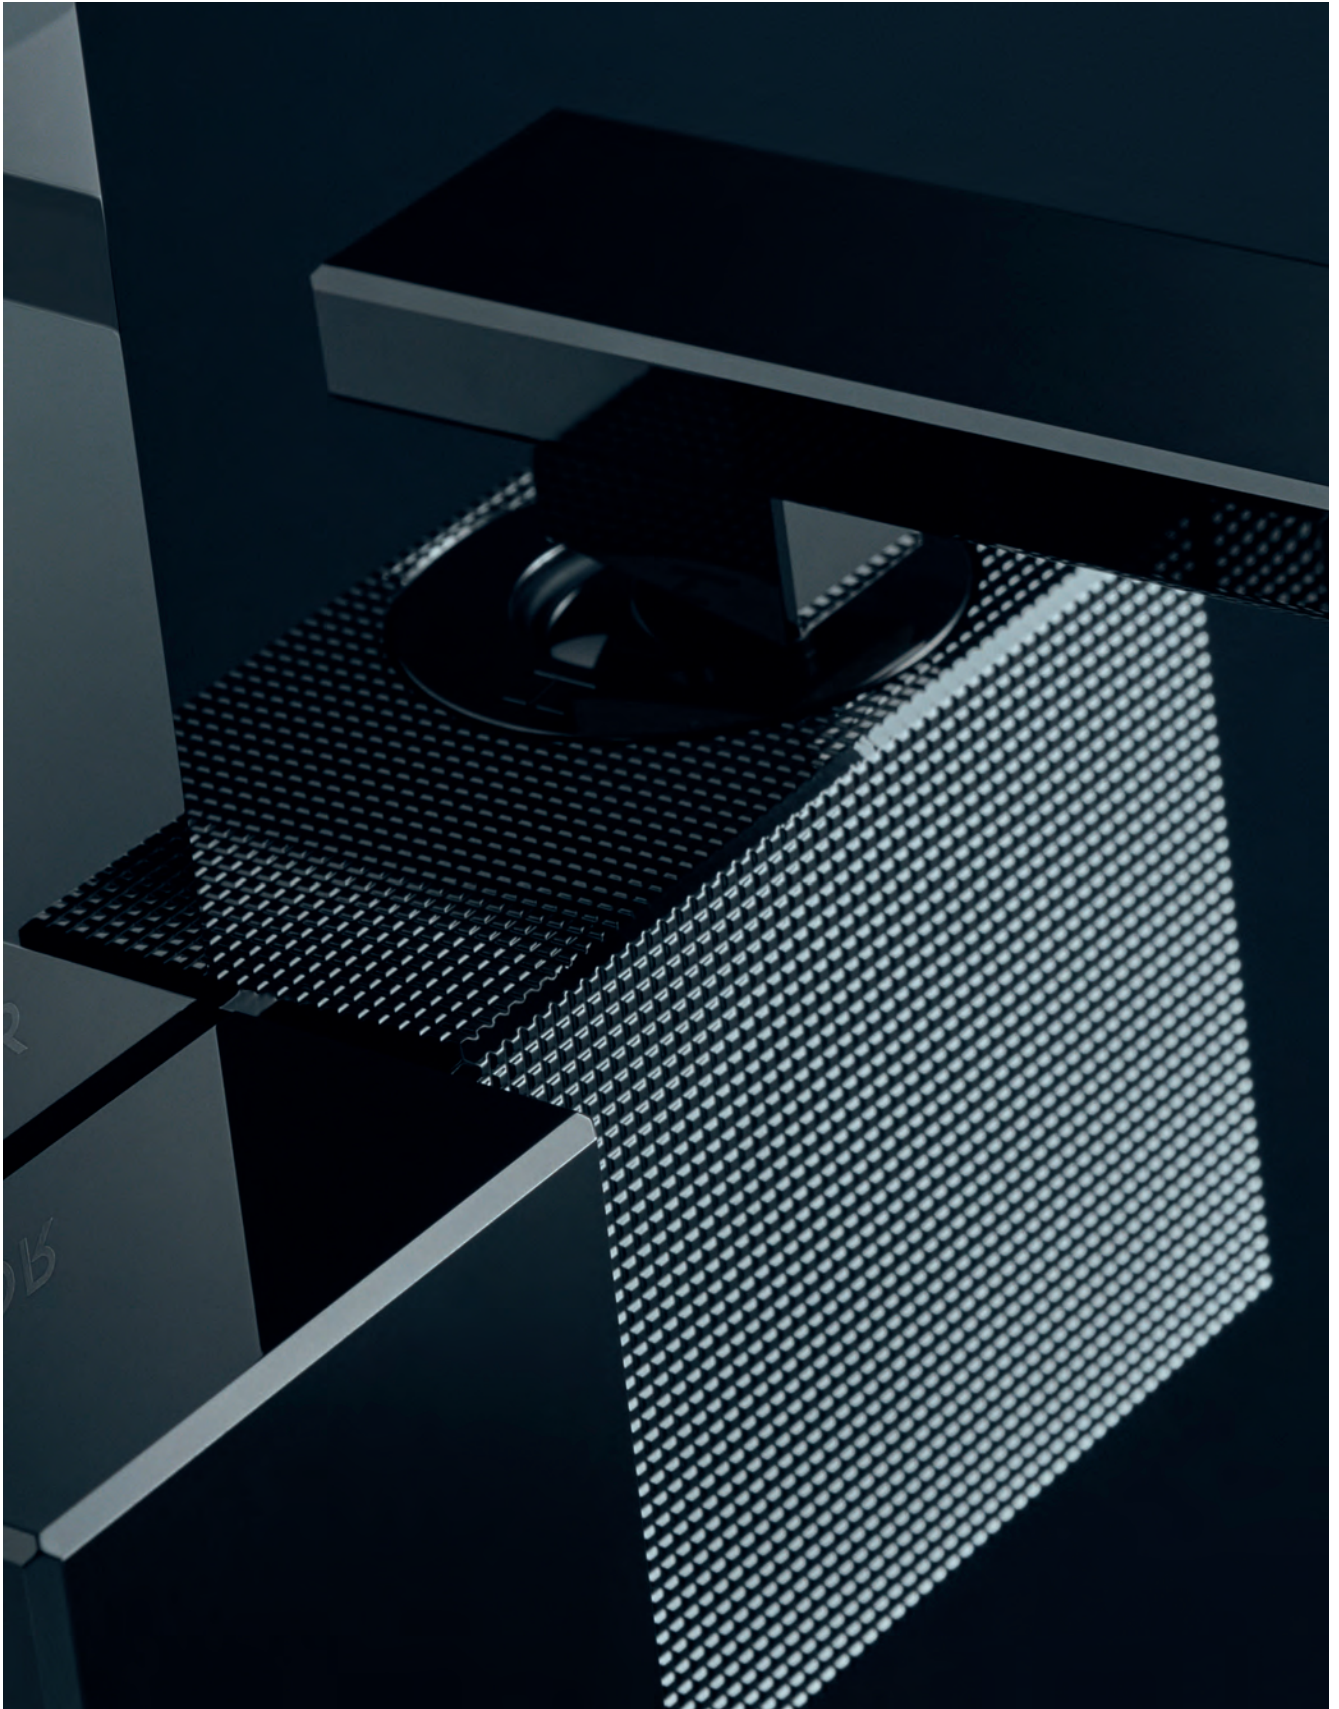

Sculptural with high gloss - AXOR Edge is a dazzling jewel with a special radiance. Artistically designed, and manufactured with diamond-tipped cutting tools. At the beginning of its creation, the ambition was to create a faucet as a piece of sculpture, with high-gloss surfaces that scatter incoming light. The architectural design brings the cube, which references the avant-garde movements of the early 20th century, into the current era. Simultaneously solid and delicate, luxuriously refined, with smooth, mirror-like surfaces that combine with sculptural structures. A jewel that captures the exciting tension between understated and luxurious.