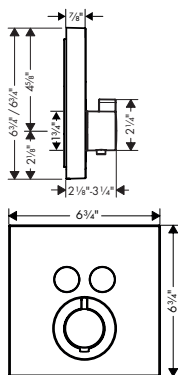

AXOR SHOWERSOLUTIONS Thermostatic Trim Square for 2 Functions

- / Thermostatic cartridge, Start/stop cartridge
- / Select push-button on/off control for 2 outlets
- / Outlets may be operated simultaneously
- / Flow: 8.0 GPM (30.3 L/Min) / 2.0 GPM (7.6 L/Min)
- / Optimized for water-efficient shower products
- / Anti-scald 100° safety stop
- / Thermostat is delivered with buttons Rain large and hand shower
- / Optional accessory to limit total flow to 2.0 GPM @ 80 psi where required

Required Parts

- / IBOX UNIVERSAL Rough, with Service Stops, 3/4"

Finish	Part No.	List $
chrome	36715001	1,601
brushed gold optic	36715251	2,113
brushed black	36715341	2,113
chrome		
brushed nickel	36715821	2,113
special finishes	36715xx1	2,401

01850181	198