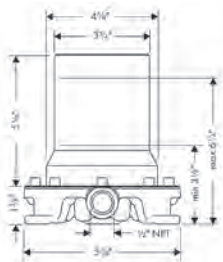

Rough, Freestanding Tub Filler

- / 1/2" NPT
- / Minimum mounting depth: 2.1"

10452181	887