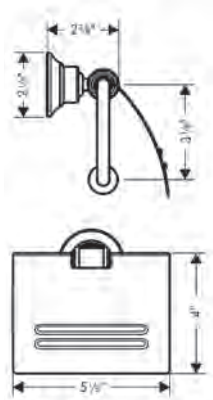

AXOR Montreux

AXOR MONTREUX Toilet Paper Holder

- / Wall-mounted
- / Metal
- / With mounting material
- / Concealed fastening
- / Diameter of drilled hole: 6 mm (1/4")

Finish	Part No.	List \$
chrome	42036000	318
brushed nickel	42036820	421
polished nickel	42036830	405
Special Finishes	42036xx0	477