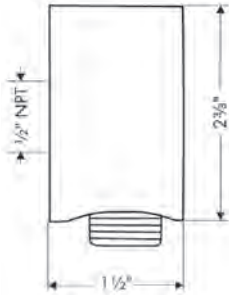

AXOR Citterio M

AXOR SHOWERSOLUTIONS Wall Outlet with Check Valves

- / For all 1/2" hoses
- / 1/2" NPT
- / For shower hoses with conical nut on both sides

Finish	Part No.	List $
chrome	27451001	114
brushed gold optic	27451251	150
brushed black	27451341	150
chrome		
brushed nickel	27451821	150
polished nickel	27451831	145
special finishes	27451xx1	171