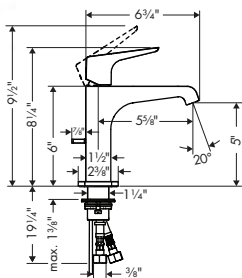

AXOR CITTERIO E Single-Hole Faucet 125 with Lever Handle and Pop-Up Drain, 1.2 GPM

chrome
matte black*
special finishes

36110001 955
36110671 1,261
36110xx1 1,432

- / Spray modes: Laminar spray
- / Flow: 1.2 GPM (4.5 L/Min)
- / Ceramic cartridge
- / Includes pop-up drain