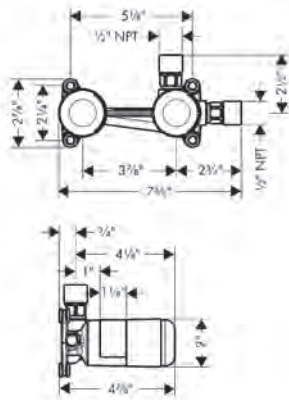

Rough, Wall-Mounted Single-Handle Faucet

13622181

383

- / Install valve left or right
- / 1/2" NPT