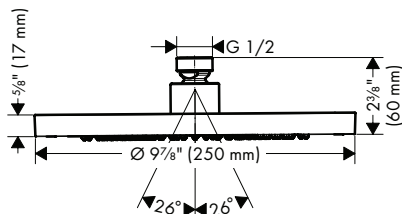

AXOR Showers

NEW

AXOR SHOWERSOLUTIONS Showerhead 245 1-Jet 2.5 GPM

- / Shower head size: 250 mm (9 7/8")
- / Spray modes: Rain
- / Flow: 2.5 GPM (9.5 L/Min)
- / Spray face removable for cleaning

Finish	Part No.	List $
chrome	35384001	850
brushed gold optic	35384251	1,122
brushed black chrome	35384341	1,122
matte black	35384671	1,122
brushed nickel	35384821	1,122
special finishes	35384xx1	1,275

Required Parts (choose one)

- / AXOR SHOWERSOLUTIONS Showerarm 9" Round see page 88 26435xx1
- / Raindance Showerarm 9" see page 90 27422xx1
- / AXOR SHOWERSOLUTIONS Showerarm 15" see page 87 26431xx1
- / AXOR SHOWERSOLUTIONS Extension Pipe for Ceiling Mount, 4" see page 92 26432xx1
- / AXOR SHOWERSOLUTIONS Extension Pipe for Ceiling Mount, 12" see page 91 26433xx1

EcoRight Version

/ AXOR SHOWERSOLUTIONS Showerhead 245 1-Jet 1.75 GPM

Finish	Part No.	List $
chrome	35385001	850
brushed gold optic	35385251	1,122
brushed black chrome	35385341	1,122
matte black	35385671	1,122
brushed nickel	35385821	1,122
special finishes	35385xx1	1,275

/ AXOR SHOWERSOLUTIONS Showerhead 245 1-Jet 1.5 GPM

Finish	Part No.	List $
chrome	35386001	850
brushed gold optic	35386251	1,122
brushed black chrome	35386341	1,122
matte black	35386671	1,122
brushed nickel	35386821	1,122
special finishes	35386xx1	1,275