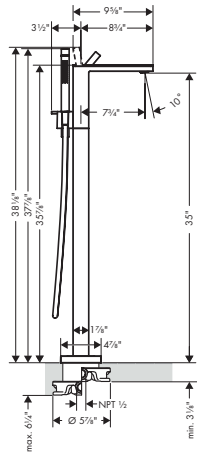

AXOR MyEdition

Bath

Finish Part No. List $

Freestanding Tub Filler Trim with 1.75 GPM Handshower

chrome/mirror glass 47440001 3,255
chrome/black glass 47440601 3,255

- / Plate of glass made of safety glass
- / Spray type mixer: Aerated spray
- / Spray type hand shower: Full, IntenseRain
- / Flow: 5.28 GPM (20 L/Min)
- / Ceramic cartridge
- / Diverter with automatic resetting
- / Integrated double backflow prevention

Includes

- / Baton Handshower 2-Jet, 1.75 GPM (# 04486000)
- / Techniflex Hose with Cylindrical Nut, 49" (# 28282000)

Required Parts

- / Rough, Freestanding Tub Filler 10452181 887