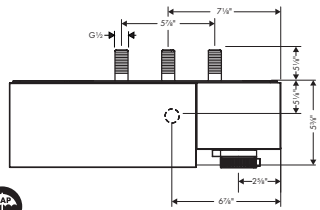

AXOR EDGE Thermostatic Trim for Exposed/Concealed Installation for 2 Functions - Diamond Cut

- / Thermostatic cartridge
- / Select push-button on/off control for 2 outlets
- / Outlets may be operated simultaneously
- / Flow rate by simultaneous use of all outlets: 1.75 GPM (6.6 L/Min)
- / Anti-scald 100° safety stop
- / Shelf color: frosted grey glass
- / Trim comes with Select buttons: handshower and Rain

This product is not available in brushed AXOR FinishPlus surfaces.

Alternate Version

- / AXOR EDGE Thermostatic Trim for Exposed/Concealed Installation for 2 Functions

chrome	46240001	5,473
polished black	46240331	6,950
chrome	46240991	6,950
polished gold optic special finishes	46240xx1	8,209

This product is not available in brushed AXOR FinishPlus surfaces.

Required Parts

- / Rough, Thermostatic Trim Exposed/Concealed Installation for 2 Functions

45442181	196