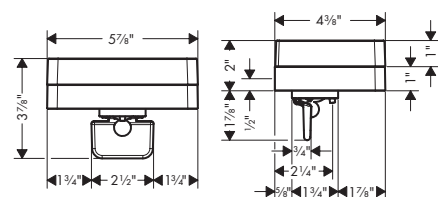

AXOR UNIVERSAL SOFTSQUARE Soap Dispenser with Shelf

chrome	42819000	450
matte black*	42819670	592
brushed nickel	42819820	592
special finishes	42819xx0	675

- / Material container: Glass
- / Type of soap: liquid soap
- / 6 oz. capacity
- / With mounting material

Optional Parts

/ AXOR UNIVERSAL SOFTSQUARE Adapter Set	chrome	42870000	101
	matte black*	42870670	133
	brushed nickel	42870820	133
	special finishes	42870xx0	151

*New finish