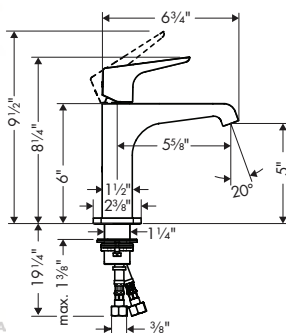

AXOR CITTERIO E Single-Hole Faucet 125 with Lever Handle, 1.2 GPM

chrome
matte black*
special finishes

36111001 951
36111671 1,255
36111xx1 1,426

- / Spray modes: Laminar spray
- / Flow: 1.2 GPM (4.5 L/Min)
- / Ceramic cartridge
- / Does not include: Pop-up assembly