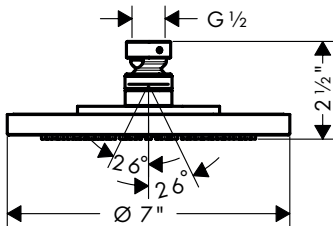

AXOR STARCK Showerhead 180 1-Jet, 2.5 GPM PowderRain

- / Shower head size: 180 mm (7")
- / Spray modes: PowderRain
- / 75 no-clog spray channels
- / Spray face finish: Fully-finished matching spray face
- / Flow: 2.5 GPM (9.5 L/Min)

chrome	28615001	913
brushed gold optic	28615251	1,206
brushed black	28615341	1,206
chrome		
brushed nickel	28615821	1,206
special finishes	28615xx1	1,369

EcoRight Version

- / AXOR STARCK Showerhead 180 1-Jet, 1.75 GPM PowderRain

chrome	28618001	913
brushed gold optic	28618251	1,206
brushed black	28618341	1,206
chrome		
brushed nickel	28618821	1,206
special finishes	28618xx1	1,369