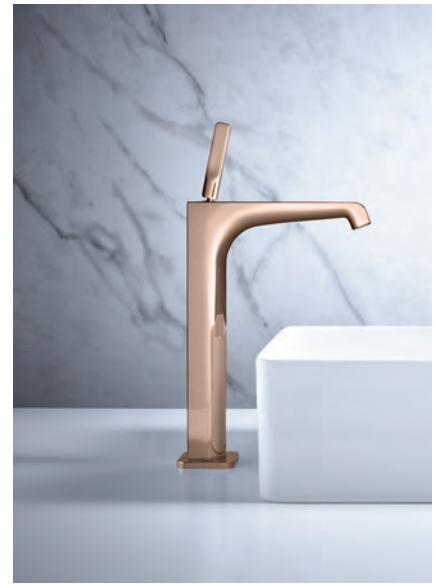

FROM PERSONALITIES - FOR PERSONALITIES

The AXOR success story

For almost 30 years, AXOR has been helping architects, interior designers and discerning customers to express their personality. AXOR has changed the design and understanding of faucets and bathrooms like no other brand – from a functional sanitary room to an individual place of well-being.

In 1981, Klaus Grohe commissioned the first designer faucet for the Hansgrohe Group: Allegroh, designed by Esslinger Design, which went on to become the famous Frog Design studio. The first faucet collection in colour, UNO, was recognised as an innovative sensation by the market. In the 1990s, design became synonymous with prestige and Klaus Grohe recognised its potential for the sanitary industry. This began the AXOR success story as a design brand offering luxurious products – inspired and created by internationally renowned designers – that enhance the kitchen and the bathroom.

- 2006 AXOR Massaud and AXOR Montreux
- 2007 AXOR Citterio M
- 2008 AXOR ShowerCollection – the first shower product range
- 2009 AXOR Urquiola
- 2012 AXOR Starck Organic
- 2013 AXOR WaterDream and product launch of AXOR Showers designed by Front and Nendo

1993

Establishment of the AXOR Brand

2003

AXOR Citterio