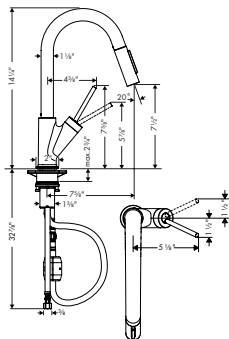

AXOR STARCK Prep Kitchen Faucet 2-Spray Pull-Down, 1.75 GPM

- / Swivel range 150°
- / Laminar and needle spray
- / Toggle spray diverter
- / MagFit magnetic sprayhead docking
- / Deck mounted
- / Flow: 1.75 GPM (6.6 L/Min)
- / Joystick ceramic cartridge
- / 3/8" connections
- / Integrated double backflow prevention

Finish	Part No.	List $
chrome	10824001	1,102
brushed gold optic	10824251	1,455
brushed black	10824341	1,455
chrome		
steel optic	10824801	1,455
polished nickel	10824831	1,400