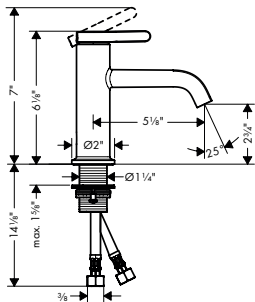

AXOR One

Faucets

AXOR ONE Single-Hole Faucet 70, 1.2 GPM

- / Spray modes: Aerated spray
- / Flow: 1.2 GPM (4.5 L/Min)
- / Ceramic cartridge
- / Does not include: Pop-up assembly

Finish	Part No.	List $
chrome	48001001	828
brushed gold optic	48001251	1,093
brushed black	48001341	1,093
chrome		
matte black	48001671	1,093
brushed nickel	48001821	1,093
special finishes	48001xx1	1,242