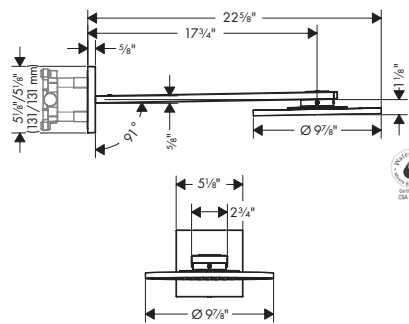

AXOR SHOWERSOLUTIONS Showerhead 250 2- Jet with Showerarm Trim, 2.5 GPM

chrome	35296001	1,974
brushed gold optic	35296251	2,605
brushed black	35296341	2,605
chrome		
brushed nickel	35296821	2,605
special finishes	35296xx1	2,961

- / Consists of: Showerhead, Showerarm, Green Diverter
- / Shower head size: 250 mm (9 7/8")
- / Spray modes: PowderRain, Intense PowderRain
- / Adjustment with shift on thermostat
- / dynamic spray nozzles move out while using
- / Flow: 2.5 GPM (9.5 L/Min)
- / Showerhead removable for cleaning
- / ServiceCard with sieve can be removed without tools for cleaning

EcoRight Version

AXOR SHOWERSOLUTIONS Showerhead 250 2- Jet with Showerarm Trim, 1.75 GPM	chrome	35364001	1,974
	brushed gold optic	35364251	2,605
	brushed black	35364341	2,605
	chrome		
	brushed nickel	35364821	2,605
	special finishes	35364xx1	2,961

Required Parts

/ AXOR SHOWERSOLUTIONS Basic set for overhead shower with shower arm	35361181	763