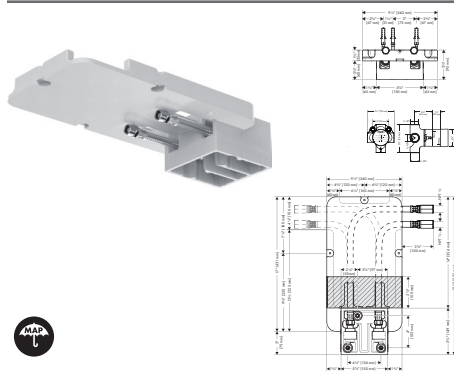

AXOR Showers

AXOR SHOWERSOLUTIONS Showerhead 250 2-Jet, 2.5 GPM

- / Consists of: Showerhead, Green Diverter
- / Shower head size: 250 mm (9⁷/₈")
- / Spray modes: PowderRain, Intense PowderRain
- / Adjustment with shift on thermostat
- / dynamic spray nozzles move out while using
- / Flow: 2.5 GPM (9.5 L/Min)
- / Showerhead removable for cleaning
- / ServiceCard with sieve can be removed without tools for cleaning

Finish	Part No.	List $
chrome	35298001	1,727
brushed gold optic	35298251	2,279
brushed black	35298341	2,279
chrome		
brushed nickel	35298821	2,279
special finishes	35298xx1	2,590

EcoRight Version

- / AXOR SHOWERSOLUTIONS Showerhead 250 2-Jet, 1.75 GPM

chrome	35366001	1,727
brushed gold optic	35366251	2,279
brushed black	35366341	2,279
chrome		
brushed nickel	35366821	2,279
special finishes	35366xx1	2,590

Required Parts

- / AXOR SHOWERSOLUTIONS Rough, Showerhead, Flush Ceiling Mount 35363181 503

AXOR SHOWERSOLUTIONS Showerhead 250 Square 2-Jet, 2.5 GPM

- / Consists of: Showerhead, Green Diverter
- / Shower head size: 250 x 250 mm (9⁷/₈" x 9⁷/₈")
- / Spray modes: PowderRain, Intense PowderRain
- / Select button on thermostat
- / dynamic spray nozzles move out while using
- / Flow: 2.5 GPM (9.5 L/Min)
- / Showerhead removable for cleaning

chrome	35313001	1,727
brushed gold optic	35313251	2,279
polished black	35313331	2,193
chrome		
brushed black	35313341	2,279
chrome		
brushed nickel	35313821	2,279
polished gold optic	35313991	2,193
special finishes	35313xx1	2,590

EcoRight Version

- / AXOR SHOWERSOLUTIONS Showerhead 250 Square 2-Jet, 1.75 GPM

chrome	35315001	1,727
brushed gold optic	35315251	2,279
polished black	35315331	2,193
chrome		
brushed black	35315341	2,279
chrome		
brushed nickel	35315821	2,279
polished gold optic	35315991	2,193
special finishes	35315xx1	2,590