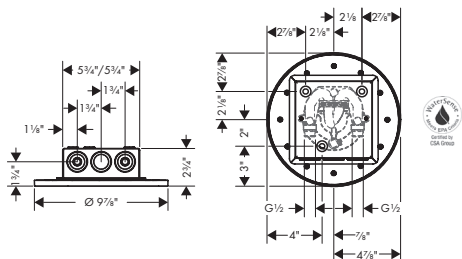

AXOR Showers

AXOR SHOWERSOLUTIONS Showerhead 250 2-Jet, 2.5 GPM

- / Consists of: Showerhead, Green Diverter
- / Shower head size: 250 mm (9⁷/₈")
- / Spray modes: PowderRain, Intense PowderRain
- / Adjustment with shift on thermostat
- / dynamic spray nozzles move out while using
- / Flow: 2.5 GPM (9.5 L/Min)
- / Showerhead removable for cleaning
- / ServiceCard with sieve can be removed without tools for cleaning

Finish	Part No.	List $
chrome	35298001	1,727
brushed gold optic	35298251	2,279
brushed black	35298341	2,279
chrome		
brushed nickel	35298821	2,279
special finishes	35298xx1	2,590

EcoRight Version

- / AXOR SHOWERSOLUTIONS Showerhead 250 2-Jet, 1.75 GPM

chrome	35366001	1,727
brushed gold optic	35366251	2,279
brushed black	35366341	2,279
chrome		
brushed nickel	35366821	2,279
special finishes	35366xx1	2,590

Required Parts

- / AXOR SHOWERSOLUTIONS Rough, Showerhead, Flush Ceiling Mount 35363181 503

AXOR SHOWERSOLUTIONS Showerhead 250 Square 2-Jet, 2.5 GPM

- / Consists of: Showerhead, Green Diverter
- / Shower head size: 250 x 250 mm (9⁷/₈" x 9⁷/₈")
- / Spray modes: PowderRain, Intense PowderRain
- / Select button on thermostat
- / dynamic spray nozzles move out while using
- / Flow: 2.5 GPM (9.5 L/Min)
- / Showerhead removable for cleaning

chrome	35313001	1,727
brushed gold optic	35313251	2,279
polished black	35313331	2,193
chrome		
brushed black	35313341	2,279
chrome		
brushed nickel	35313821	2,279
polished gold optic	35313991	2,193
special finishes	35313xx1	2,590