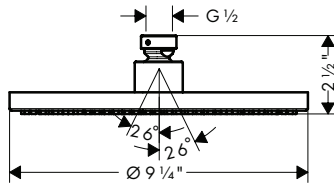

35363181	503
----------	-----

AXOR Showers

More AXOR Showerheads

AXOR STARCK Showerhead 240 1-Jet, 2.5 GPM PowderRain

- / Shower head size: 240 mm (9½")
- / Spray modes: PowderRain
- / 180 no-clog spray channels
- / Spray face finish: Fully-finished matching spray face
- / Flow: 2.5 GPM (9.5 L/Min)