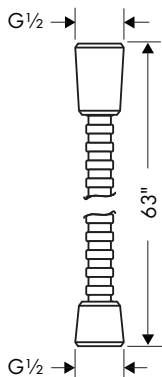

AXOR Showers

Metal Handshower Hose, 63"

- / Metal shower hose
- / Pivot connector prevents hose from tangling
- / No-kink hose
- / Connection thread: G 1/2

Finish	Part No.	List $
chrome	28116000	160
brushed gold optic	28116250	212
brushed black	28116340	212
chrome		
brushed nickel	28116820	212
polished nickel	28116830	204
special finishes	28116xx0	240

Alternate Version

- / Metal Handshower Hose, 49"

chrome	28112000	132
brushed gold optic	28112250	174
brushed black	28112340	174

- / Metal Handshower Hose, 80"

chrome		
brushed nickel	28112820	174
polished nickel	28112830	168
special finishes	28112xx1	198
chrome	28120000	170
brushed gold optic	28120250	224
brushed black	28120340	224
chrome		
brushed nickel	28120820	224
special finishes	28120xx0	255