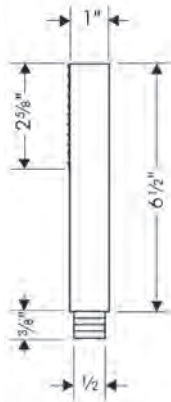

AXOR STARCK Baton Handshower 1-Jet, 2.5 GPM

- / Spray modes: Rain
- / 70 no-clog spray channels
- / Flow: 2.5 GPM (9.5 L/Min)

chrome	10531001	252
brushed gold optic	10531251	333
brushed black	10531341	333
chrome		
brushed nickel	10531821	333
special finishes	10531xx1	378

Alternate Version

- / AXOR STARCK Baton Handshower 2-Jet, 2.5 GPM

chrome	28532001	393
brushed gold optic	28532251	518
polished black	28532331	498
chrome		
brushed black	28532341	518
chrome		
brushed nickel	28532821	518
polished gold optic	28532991	498
special finishes	28532xx1	589