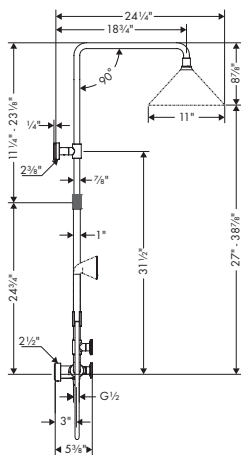

AXOR Showers

Finish

Part No.

List $

AXOR SHOWERS/FRONT Showerpipe 240 2-Jet, 2.5 GPM

chrome
special finishes

26020001
26020xx1

4,920
7,380

- / Consists of: Showerhead, Handshower, Thermostatic shower mixer, Handshower hose, Slider, Wallbar
- / Spray type overhead shower: Rain, RainAir
- / Spray modes hand shower: Rain
- / Shower height adjusts 11"
- / Flow: 2.5 GPM (9.5 L/Min)
- / Shower bar diameter: 25 mm (1")
- / Height-adjustable hand shower holder
- / Shower arm swivels left and right
- / Anti-scald 100° safety stop
- / Integrated volume controls
- / Outlets may be operated simultaneously
- / Exposed installation
- / Thermostatic cartridge
- / Intrinsically safe against backflow
- / 2 functions

Includes

- / AXOR SHOWERS/FRONT Handshower 85 1-Jet, 2.5 GPM (# 26025000)
- / Handshower Hose Techniflex, 63" (# 28276xx3)

Required Parts

- / Showerpipe Basic Set

16181181

87

Showerpipe Basic Set

16181181

87