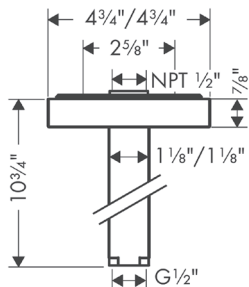

AXOR SHOWERSOLUTIONS Extension Pipe for Ceiling Mount

- / Length: 273 mm (10 3/4")
- / Brass
- / Connection type: 1/2" NPT
- / Ceiling connector, Escutcheon, Mounting Material, Assembly instructions

chrome	26414001	633
brushed gold optic	26414251	834
polished black	26414331	803
chrome		
brushed black	26414341	834
chrome		
brushed nickel	26414821	834
polished gold optic	26414991	803
special finishes	26414xx1	949