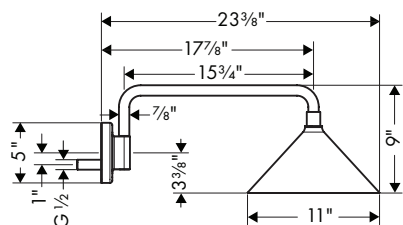

- / Consists of: Showerhead, Showerarm
- / Shower head size: 279 mm (11")
- / Spray modes: RainAir, Rain
- / Select button for comfortable alternation of spray modes
- / 134 no-clog spray channels
- / Spray face finish: Fully-finished matching spray face
- / Shower arm swivels 150°
- / Flow: 2.5 GPM (9.5 L/Min)
- / Spray face removable for cleaning

Required Parts

- / AXOR SHOWERS/FRONT Rough, Showerhead 240 2-Jet with Showerarm and LampShower 275 1-Jet with Showerarm

26909181

609