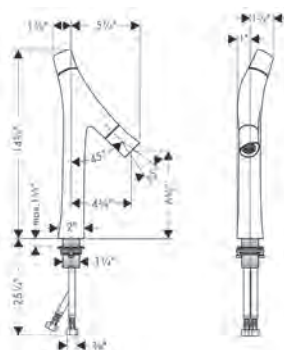

AXOR STARCK ORGANIC 2-Handle Faucet 170, 1.2 GPM

chrome
special finishes

12012001
12012xx1

1,132
1,698

- / Spray modes: Shower spray pattern
- / Flow: 0.9 GPM (3.4 L/Min)
- / Flow boost setting: 1.2 GPM (4.5 L/Min)
- / Ceramic cartridge for volume control
- / Ceramic cartridge for temperature control
- / Separate controls for temperature and volume
- / Does not include: Pop-up assembly