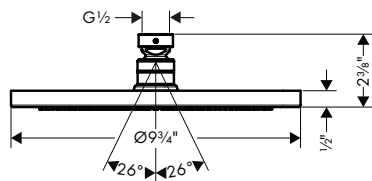

AXOR STARCK Showerhead 240 1-Jet, 2.5 GPM

- / Shower head size: 240 mm (9½")
- / Spray modes: RainAir
- / 180 no-clog spray channels
- / Spray face finish: Fully-finished matching spray face
- / Flow: 2.5 GPM (9.5 L/Min)

chrome	28494001	1,187
brushed gold optic	28494251	1,568
polished black	28494331	1,509
chrome		
brushed black	28494341	1,568
chrome		
brushed nickel	28494821	1,568
polished gold optic	28494991	1,509
special finishes	28494xx1	1,780