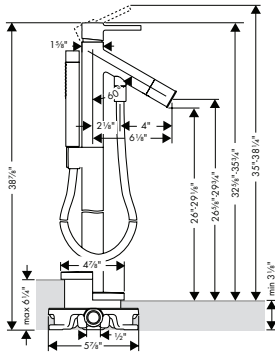

AXOR Starck

Bath

AXOR STARCK Freestanding Tub Filler Trim with 1.75 GPM Handshower

- / Spray type hand shower: Full, IntenseRain
- / Flow: 5.81 GPM (22 L/Min)
- / Ceramic cartridge
- / Integrated double backflow prevention

Includes

- / AXOR STARCK Baton Handshower 2-Jet, 1.75 GPM (# 04486xx1)
- / AXOR STARCK Techniflex Hose with Cylindrical Nut, 49" (# 28282xx0)

Required Parts

- / Rough, Freestanding Tub Filler

Finish	Part No.	List $
chrome	12456001	3,015
brushed gold optic	12456251	3,980
brushed black	12456341	3,980
chrome		
brushed nickel	12456821	3,980
special finishes	12456xx1	4,522

10452181 887