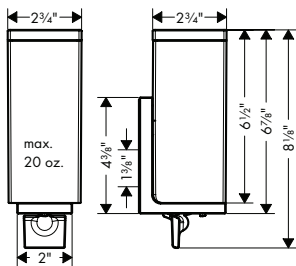

AXOR Universal Accessories

AXOR Universal Rectangular Accessories

NEW

AXOR UNIVERSAL RECTANGULAR Toothbrush Tumbler

- / Wall-mounted
- / Glass
- / Metal holder
- / With mounting material
- / Concealed fastening
- / Diameter of drilled hole: 6 mm (1/4")

Finish	Part No.	List $
chrome	42604000	461
brushed gold optic	42604250	609
polished black	42604330	585
chrome		
brushed black	42604340	609
chrome		
brushed nickel	42604820	609
polished gold optic	42604990	585
special finishes	42604xx0	691

NEW

AXOR UNIVERSAL RECTANGULAR Soap Dish

- / Wall-mounted
- / Material shelf: Glass
- / Metal holder
- / With mounting material
- / Concealed fastening
- / Diameter of drilled hole: 6 mm (1/4")

Finish	Part No.	List $
chrome	42605000	369
brushed gold optic	42605250	487
polished black	42605330	469
chrome		
brushed black	42605340	487
chrome		
brushed nickel	42605820	487
polished gold optic	42605990	469
special finishes	42605xx0	553

NEW

AXOR UNIVERSAL RECTANGULAR Soap Dispenser

- / Material container: Plastic
- / Type of soap: liquid soap
- / 600 ml capacity
- / With mounting material

Finish	Part No.	List $
chrome	42610000	507
brushed gold optic	42610250	669
polished black	42610330	644
chrome		
brushed black	42610340	669
chrome		
brushed nickel	42610820	669
polished gold optic	42610990	644
special finishes	42610xx0	760

NEW

AXOR UNIVERSAL RECTANGULAR Shower Door Handle

- / Metal
- / Metal holder
- / With mounting material
- / Glass thickness: 6 - 12 mm (1/4" - 1/2")
- / Diameter of drilled hole: 6 mm (1/4")
- / Concealed fastening

Finish	Part No.	List $
chrome	42639000	484
brushed gold optic	42639250	639
polished black	42639330	615
chrome		
brushed black	42639340	639
chrome		
brushed nickel	42639820	639
polished gold optic	42639990	615
special finishes	42639xx0	726