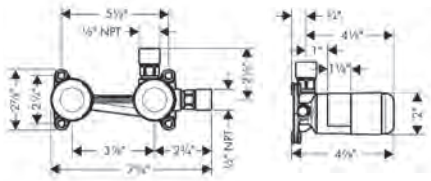

AXOR Uno

Finish Part No. List $

AXOR UNO Wall-Mounted Faucet Trim Select, 1.2 GPM

- / Spray modes: Aerated spray
- / Flow: 1.2 GPM (4.5 L/Min)
- / Start/stop cartridge
- / Separation of temperature control and open/close

chrome	45113001	636
brushed nickel	45113821	840
Special Finishes	45113xx1	954

Required Parts

/ Rough, Wall-Mounted Single-Handle Faucet	13622181	383

Rough, Wall-Mounted Single-Handle Faucet

- / Install valve left or right
- / 1/2" NPT

13622181	383