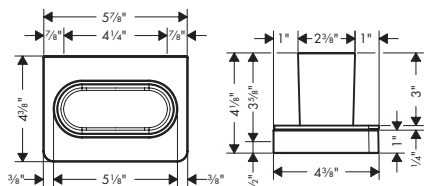

AXOR Universal Accessories

AXOR Universal Softsquare accessories

AXOR UNIVERSAL SOFTSQUARE Toothbrush Tumbler

Finish	Part No.	List $
chrome	42834000	348
matte black*	42834670	459
brushed nickel	42834820	459
special finishes	42834xx0	522

- / Wall-mounted
- / Adaptor set # 42870xx0 must be used when installing on a rail
- / Glass
- / Metal holder
- / With mounting material
- / Concealed fastening
- / Diameter of drilled hole: 6 mm (1/4")

Optional Parts

/ AXOR UNIVERSAL SOFTSQUARE Adapter Set	chrome	42870000	101
	matte black*	42870670	133
	brushed nickel	42870820	133
	special finishes	42870xx0	151