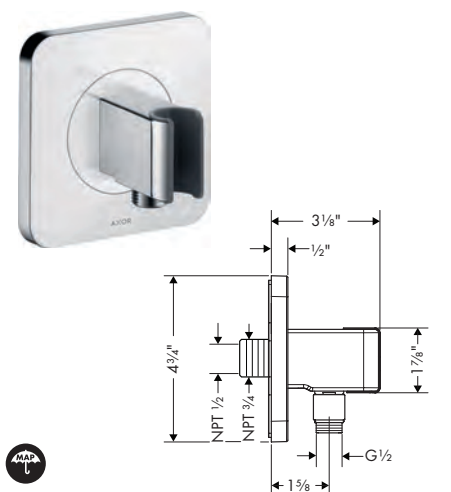

AXOR CITTERIO E Handshower Holder with Outlet 5" x 5"

- / For all 1/2" hoses
- / Metal connection angle
- / 1/2" NPT
- / For shower hoses with conical nut on both sides

chrome	36724001	388
matte black*	36724671	512
special finishes	36724xx1	582