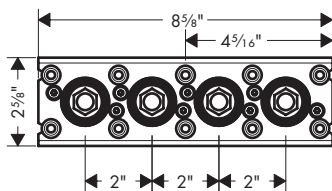

Rough, Thermostatic Trim Exposed/Concealed Installation for 3 Functions

- / Sound-decoupled installation

45443181	246