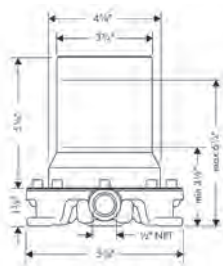

Rough, Freestanding Tub Filler

- / 1/2" NPT
- / Minimum mounting depth: 2.1"

10452181

887