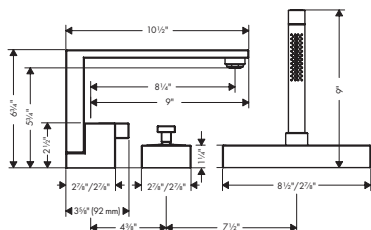

Required Parts

- / Rough, 3-Hole Roman Tub Set with Single Handle

15487181	671

Rough, 3-Hole Roman Tub Set with Single Handle

15487181	671