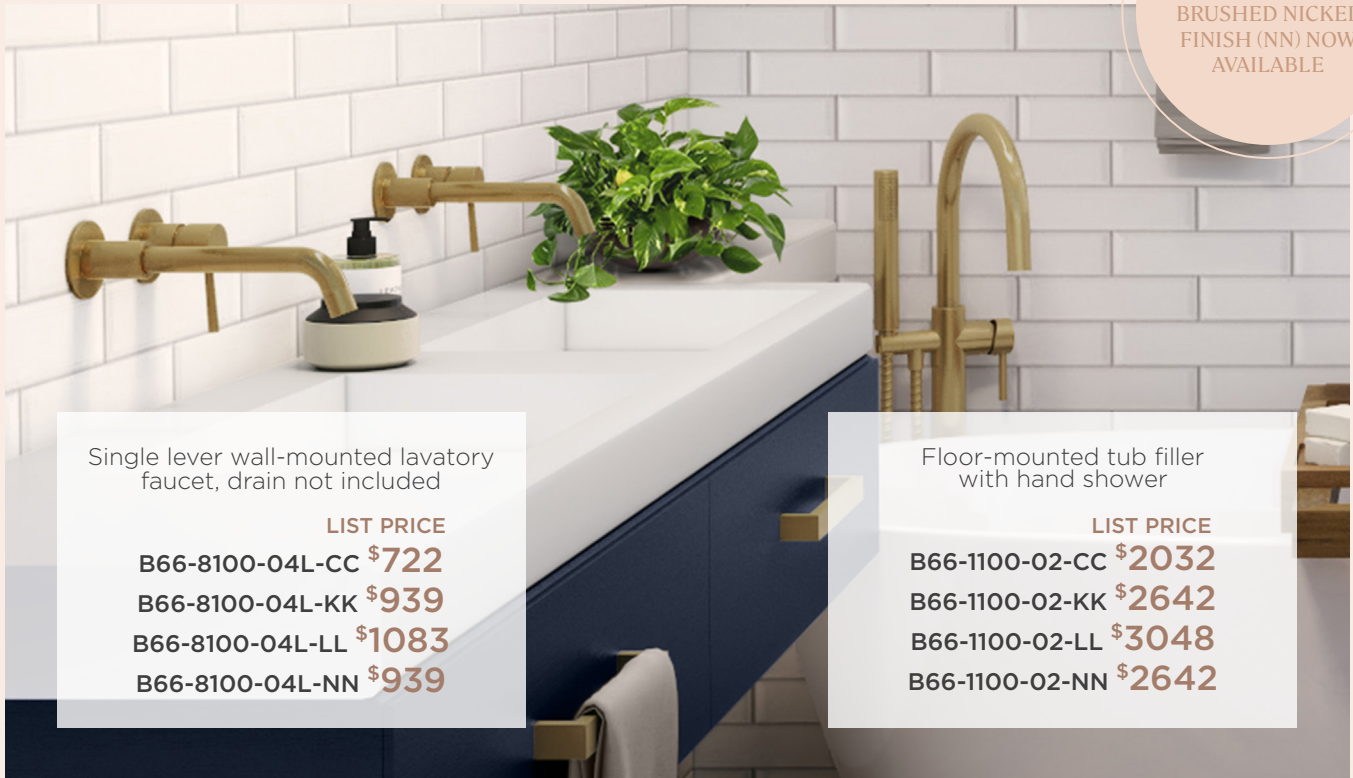

ZIP × B66

NEW!
BRUSHED NICKEL
FINISH (NN) NOW
AVAILABLE

Single lever wall-mounted lavatory faucet, drain not included

1. **LIST PRICE**
   B66-8100-04L-CC $722
   B66-8100-04L-KK $939
   B66-8100-04L-LL $1083
   B66-8100-04L-NN $939

Floor-mounted tub filler with hand shower

1. **LIST PRICE**
   B66-1100-02-CC $2032
   B66-1100-02-KK $2642
   B66-1100-02-LL $3048
   B66-1100-02-NN $2642

1. **LIST PRICE**
   B66-1005-00L-CC $428
   B66-1005-00L-KK $556
   B66-1005-00L-LL $642
   B66-1005-00L-NN $556

1. **LIST PRICE**
   B66-1005-1PL-CC $476
   B66-1005-1PL-KK $619
   B66-1005-1PL-LL $714
   B66-1005-1PL-NN $619

1. **LIST PRICE**
   B66-8009-00L-CC $819
   B66-8009-00L-KK $1064
   B66-8009-00L-LL $1228
   B66-8009-00L-NN $1064

1. **LIST PRICE**
   B66-1010-01L-CC $443
   B66-1010-01L-KK $575
   B66-1010-01L-LL $665
   B66-1010-01L-NN $575

1. **LIST PRICE**
   B66-1010-1PL-CC $491
   B66-1010-1PL-KK $638
   B66-1010-1PL-LL $737
   B66-1010-1PL-NN $638

1. **LIST PRICE**
   B66-1249-00-CC $1075
   B66-1249-00-KK $1398
   B66-1249-00-LL $1613
   B66-1249-00-NN $1398