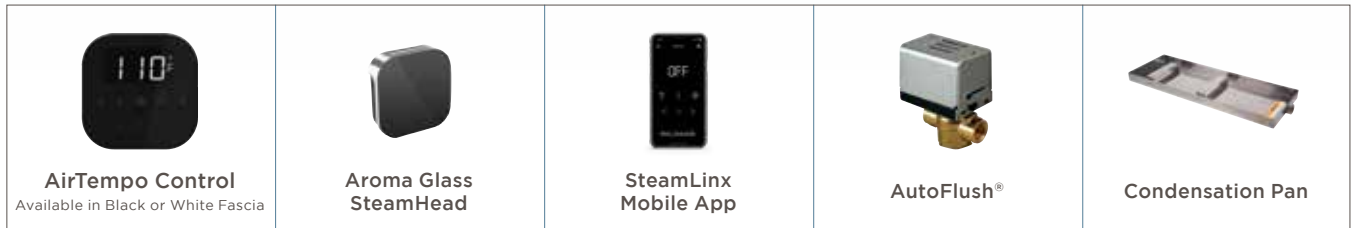

# AirButler™ Packages

Works with all MrSteam controls when SteamLinx® is installed.

The 100% waterproof AirTempo remote control is wireless, making it ideal for retrofits. Enjoy a sleek and elegant control that mounts effortlessly just about anywhere, all wrapped into one convenient, easy-to-order, cost-saving package.